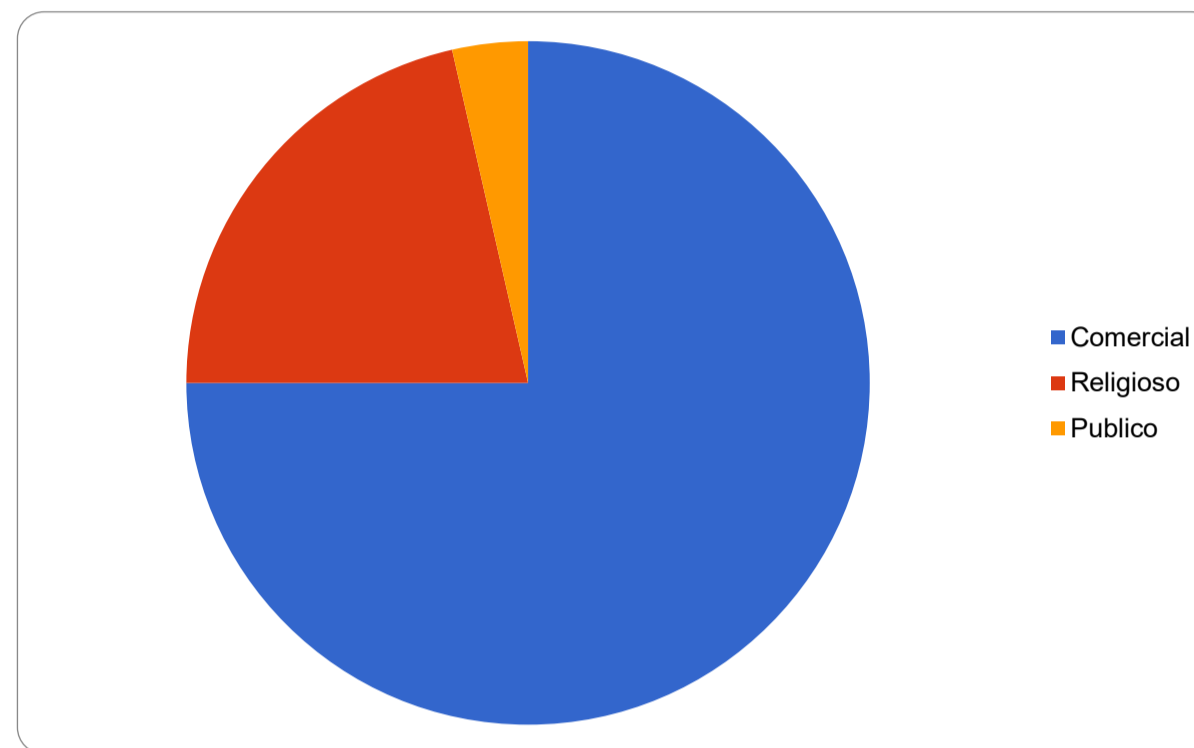

Tipo		
Comercial	21	55,26%
Religioso	6	15,79%
Publico	1	2,63%
TOTAL	27	

Grupo		
REPRETEL	4	10,53%
Enlace TV	3	7,89%
Teleplus	2	5,26%
Teletica	2	5,26%
Multimedios	2	5,26%
5 Grupos - Concesiones Nacionales	13	34,21%

Libre		
Libre	12	27,91%

Elaboración: Sebastian Fournier Artavia - RedMICA - UNED, 2020
Fuente: MICITT, Atlas AM/FM de SUTEL y sitios web oficiales de las emisoras
Tabla de Frecuencias AM/FM/TV Costa Rica