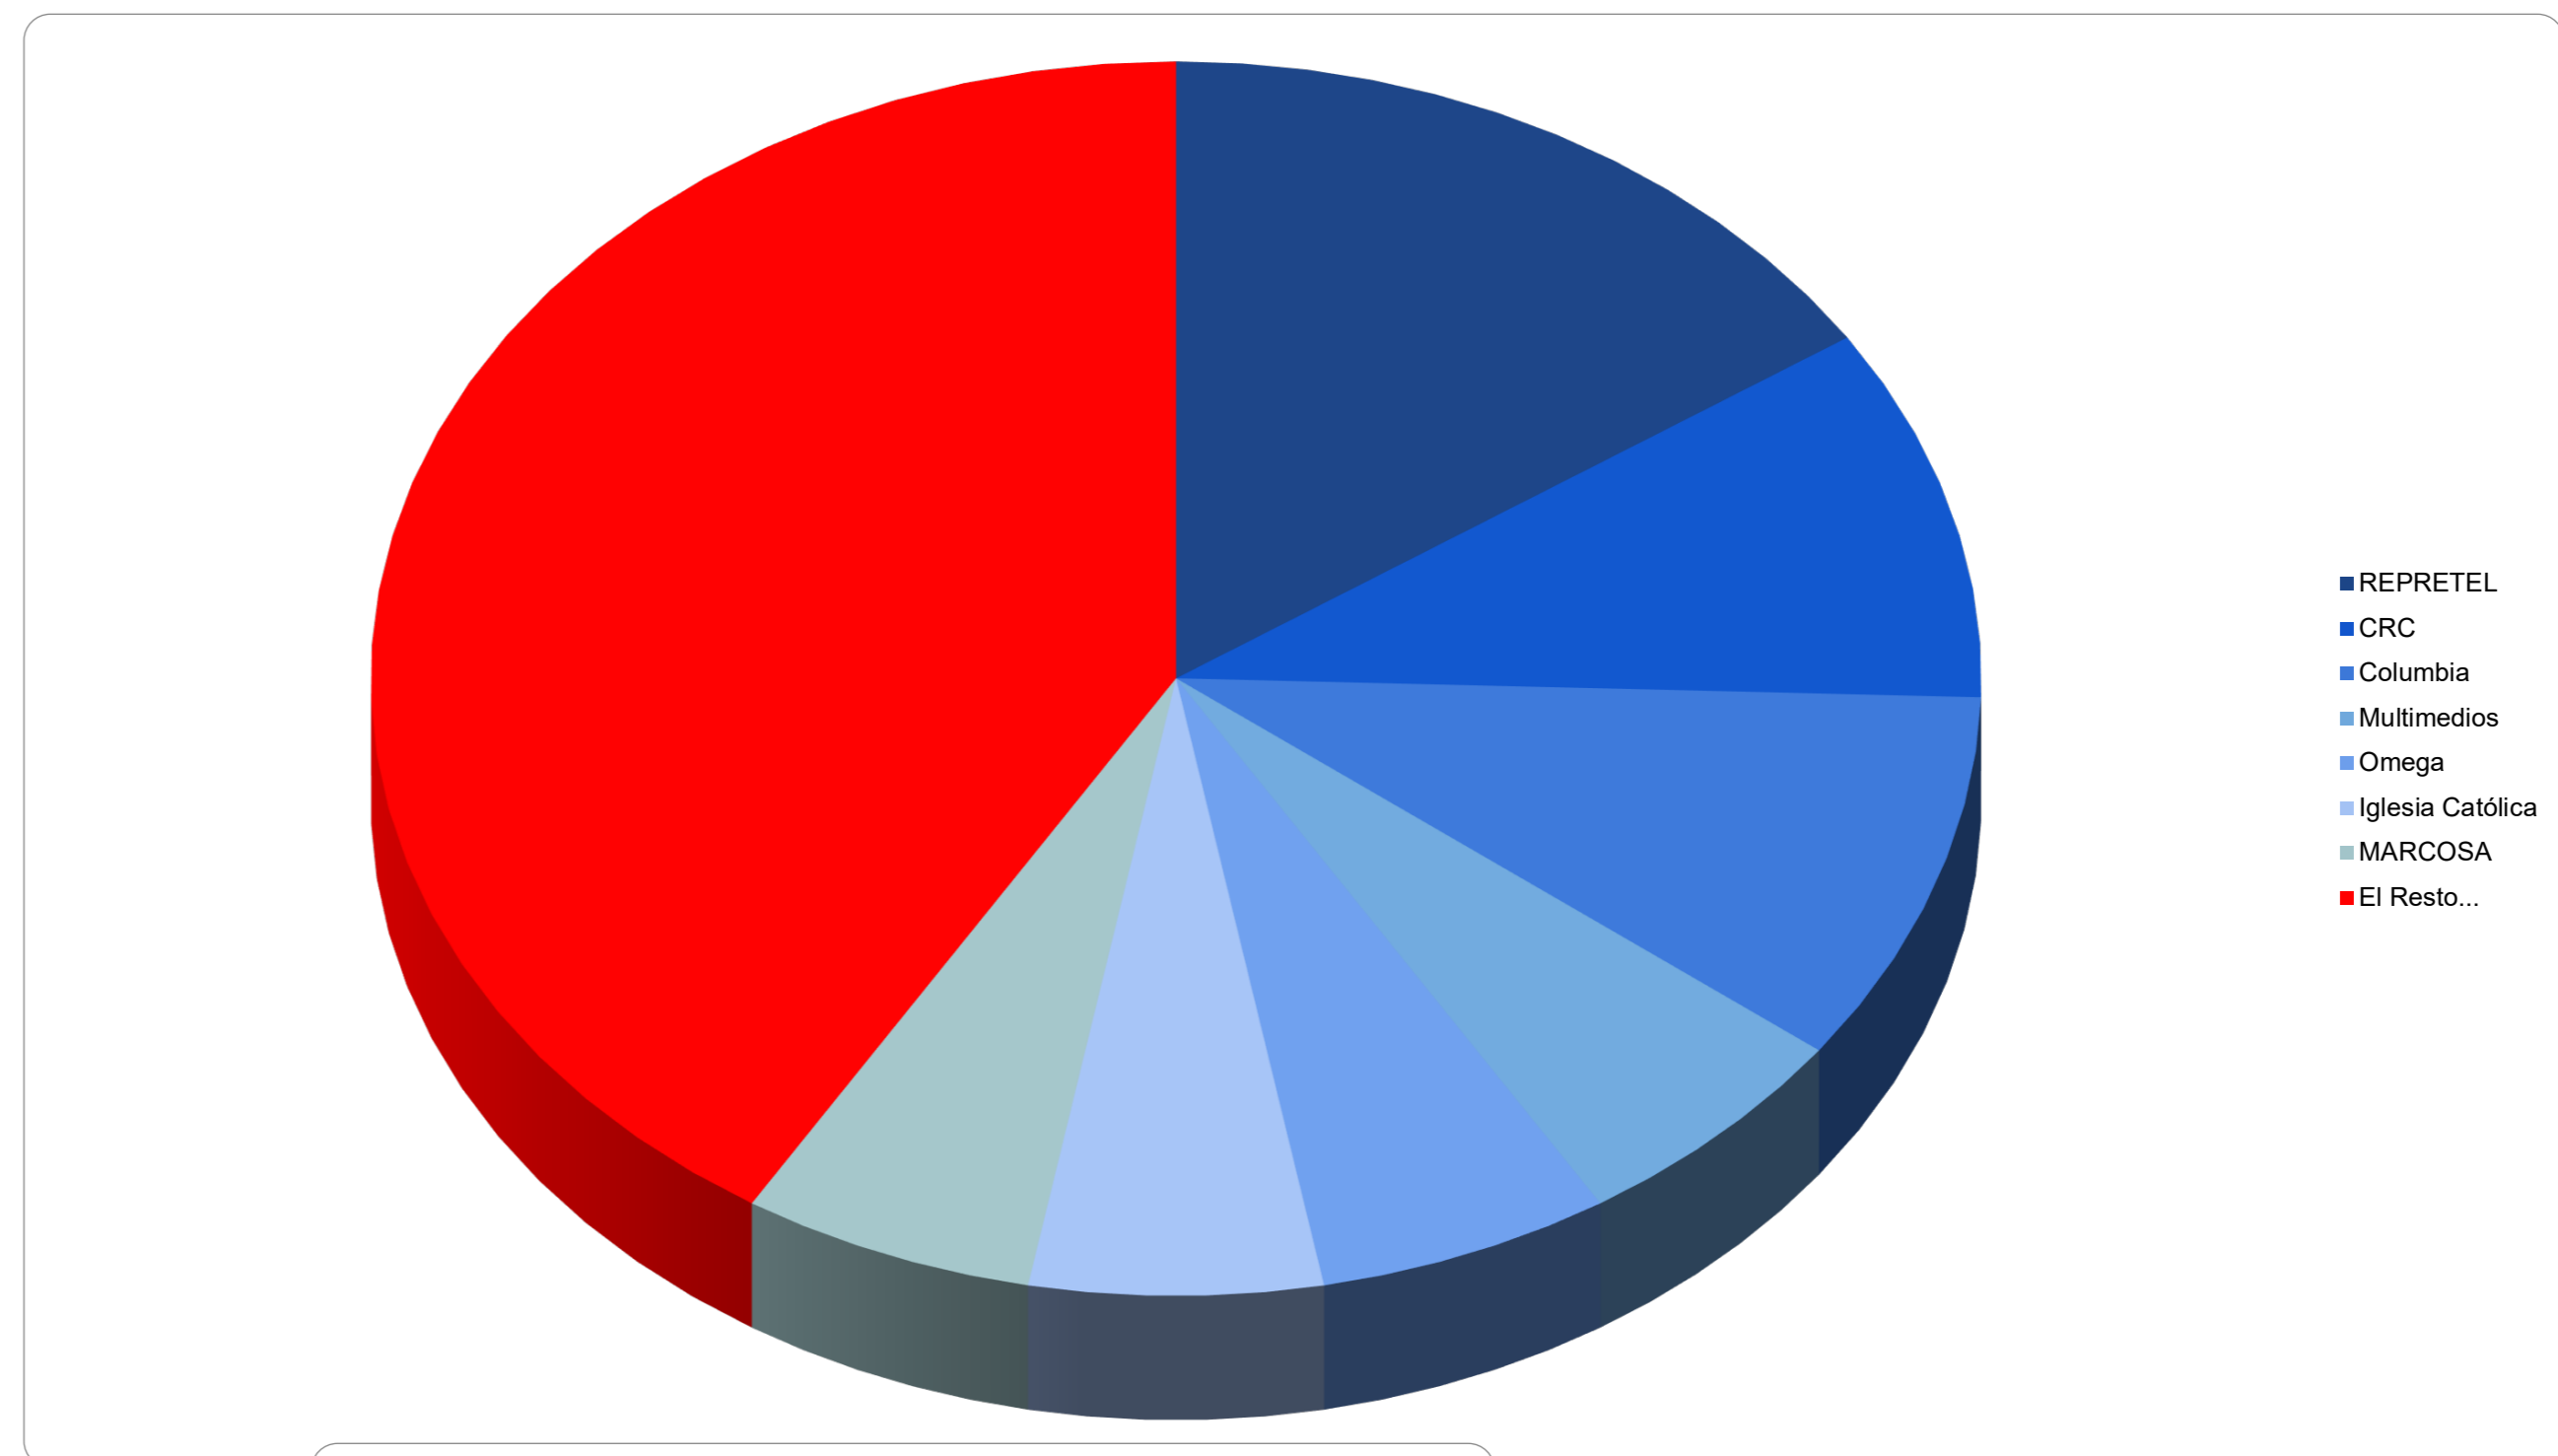

Elaboración: Sebastian Fournier Artavia - RedMICA - UNED, 2020
Fuente: MICITT, Atlas AM/FM de SUTEL y sitios web oficiales de las emisoras
Tabla de Frecuencias AM/FM/TV Costa Rica

Tipo	FM	
Comercial	36	70,59%
Religiosa	8	15,69%
Publica	4	7,84%
Mixto	3	5,88%
Comunitaria	0	0,00%
TOTAL	51	100,00%

Grupo	FM	
REPRETEL	8	15,69%
CRC	5	9,80%
Columbia	5	9,80%
Multimedios	3	5,88%
Omega	3	5,88%
Iglesia Católica	3	5,88%
El Resto...	21	41,18%
7 Grupos	30	58,82%

Grupo	FM	
7 Grupos	30	58,82%
El Resto...	21	41,18%

Tipo		
Music	30	52,63%
Religioso	0	0,00%
Talk	7	12,28%
Public	0	0,00%
Local	1	1,75%

Tipo		
Local	5	8,77%
Nacional	46	80,70%