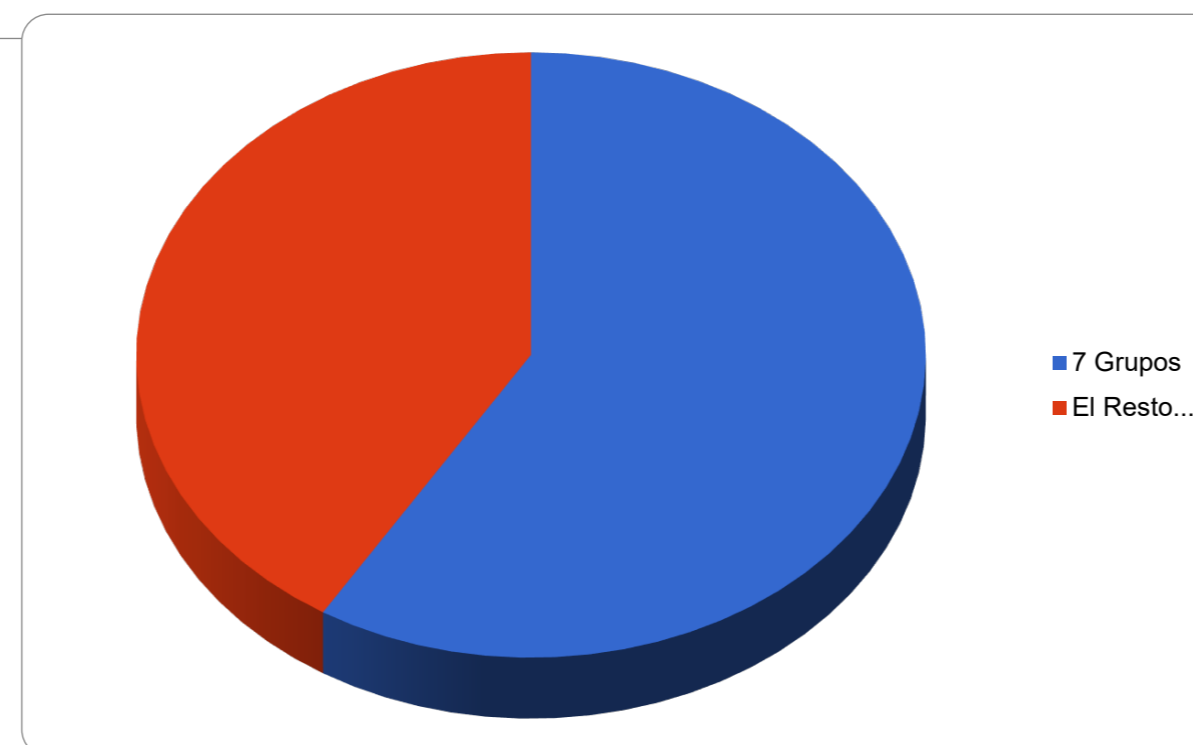

Elaboración: Sebastian Fournier Artavia - RedMICA - UNED, 2020
Fuente: MICITT, Atlas AM/FM de SUTEL y sitios web oficiales de las emisoras
Tabla de Frecuencias AM/FM/TV Costa Rica

Tipo	FM	
Comercial	36	70,59%
Religiosa	8	15,69%
Publica	4	7,84%
Mixto	3	5,88%
Comunitaria	0	0,00%
TOTAL	51	100,00%

Grupo	FM	
REPRETEL	8	15,69%
CRC	5	9,80%
Columbia	5	9,80%
Multimedios	3	5,88%
Omega	3	5,88%
Iglesia Católica	3	5,88%
El Resto...	21	41,18%
7 Grupos	30	58,82%

Grupo	FM	
7 Grupos	30	58,82%
El Resto...	21	41,18%

Tipo		
Music	30	52,63%
Religioso	0	0,00%
Talk	7	12,28%
Public	0	0,00%
Local	1	1,75%

Tipo		
Local	5	8,77%
Nacional	46	80,70%