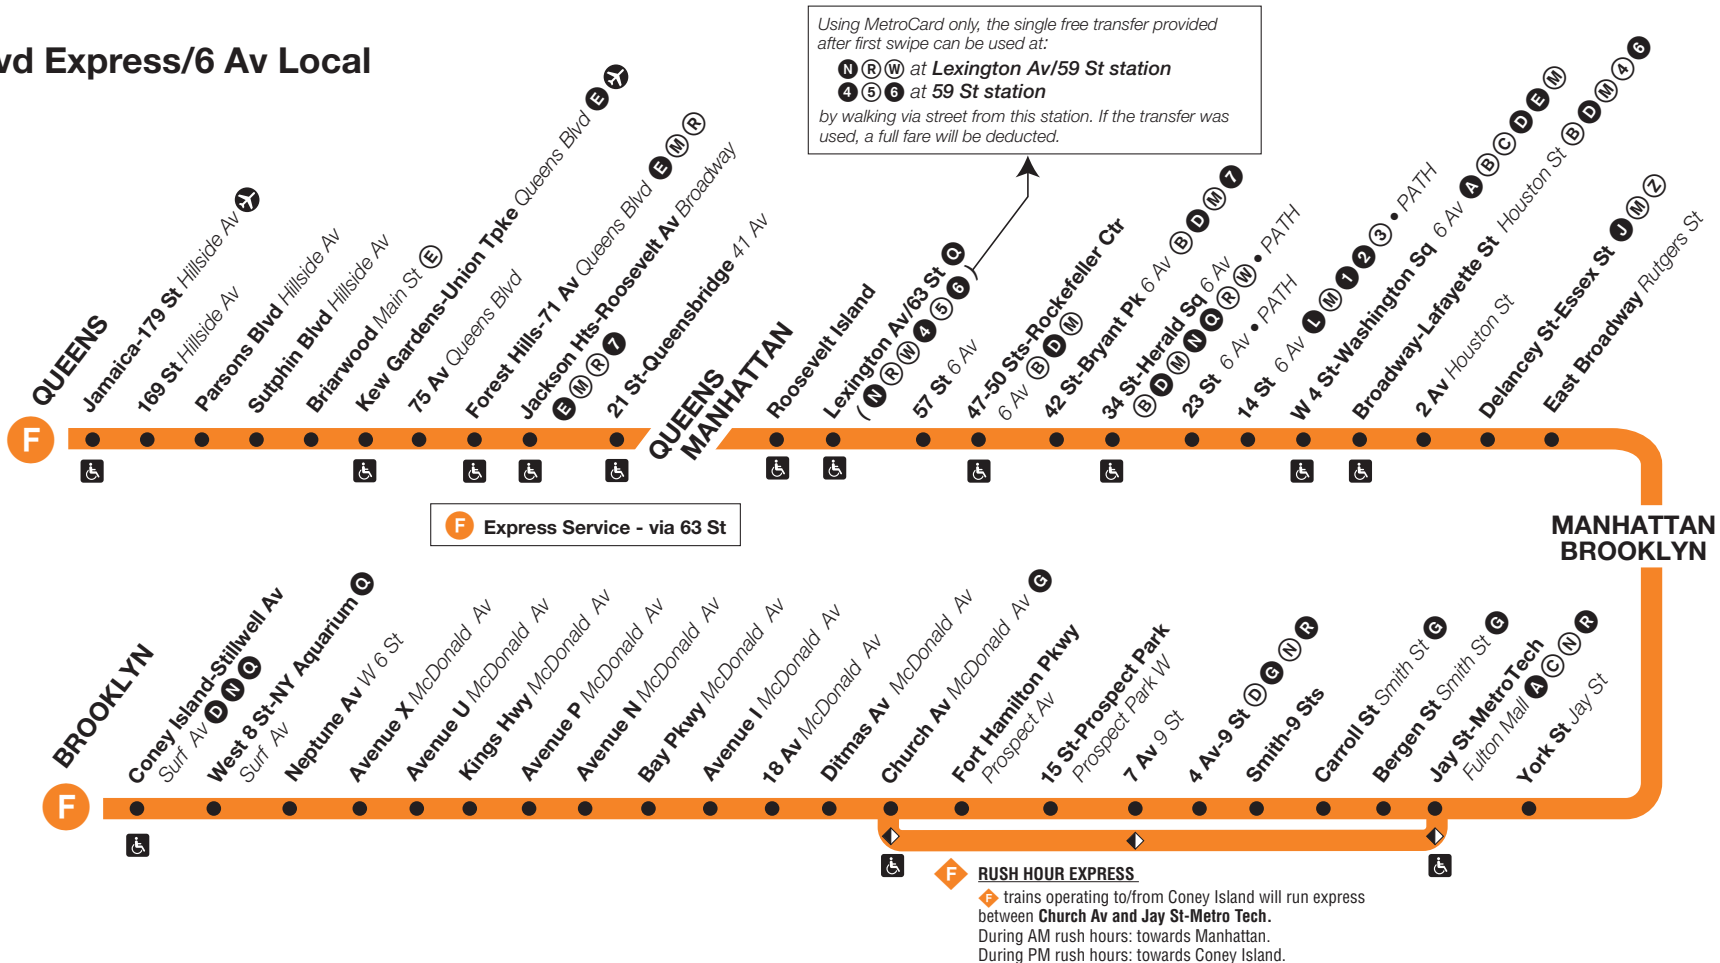

F Queens Blvd Express/6 Av Local

Station Service

- **FULL-TIME**
  Train always operates and always stops here.
- ◀▶ **ONE-WAY WEEKDAY RUSH HOUR**
  Train operates in one direction (to Manhattan AM, from Manhattan PM).
- **ACCESSIBLE STATION**

Transfers

- A Full-time
- A Part-time
- ✈ Transportation to airport available.

tr00fa19247_cs