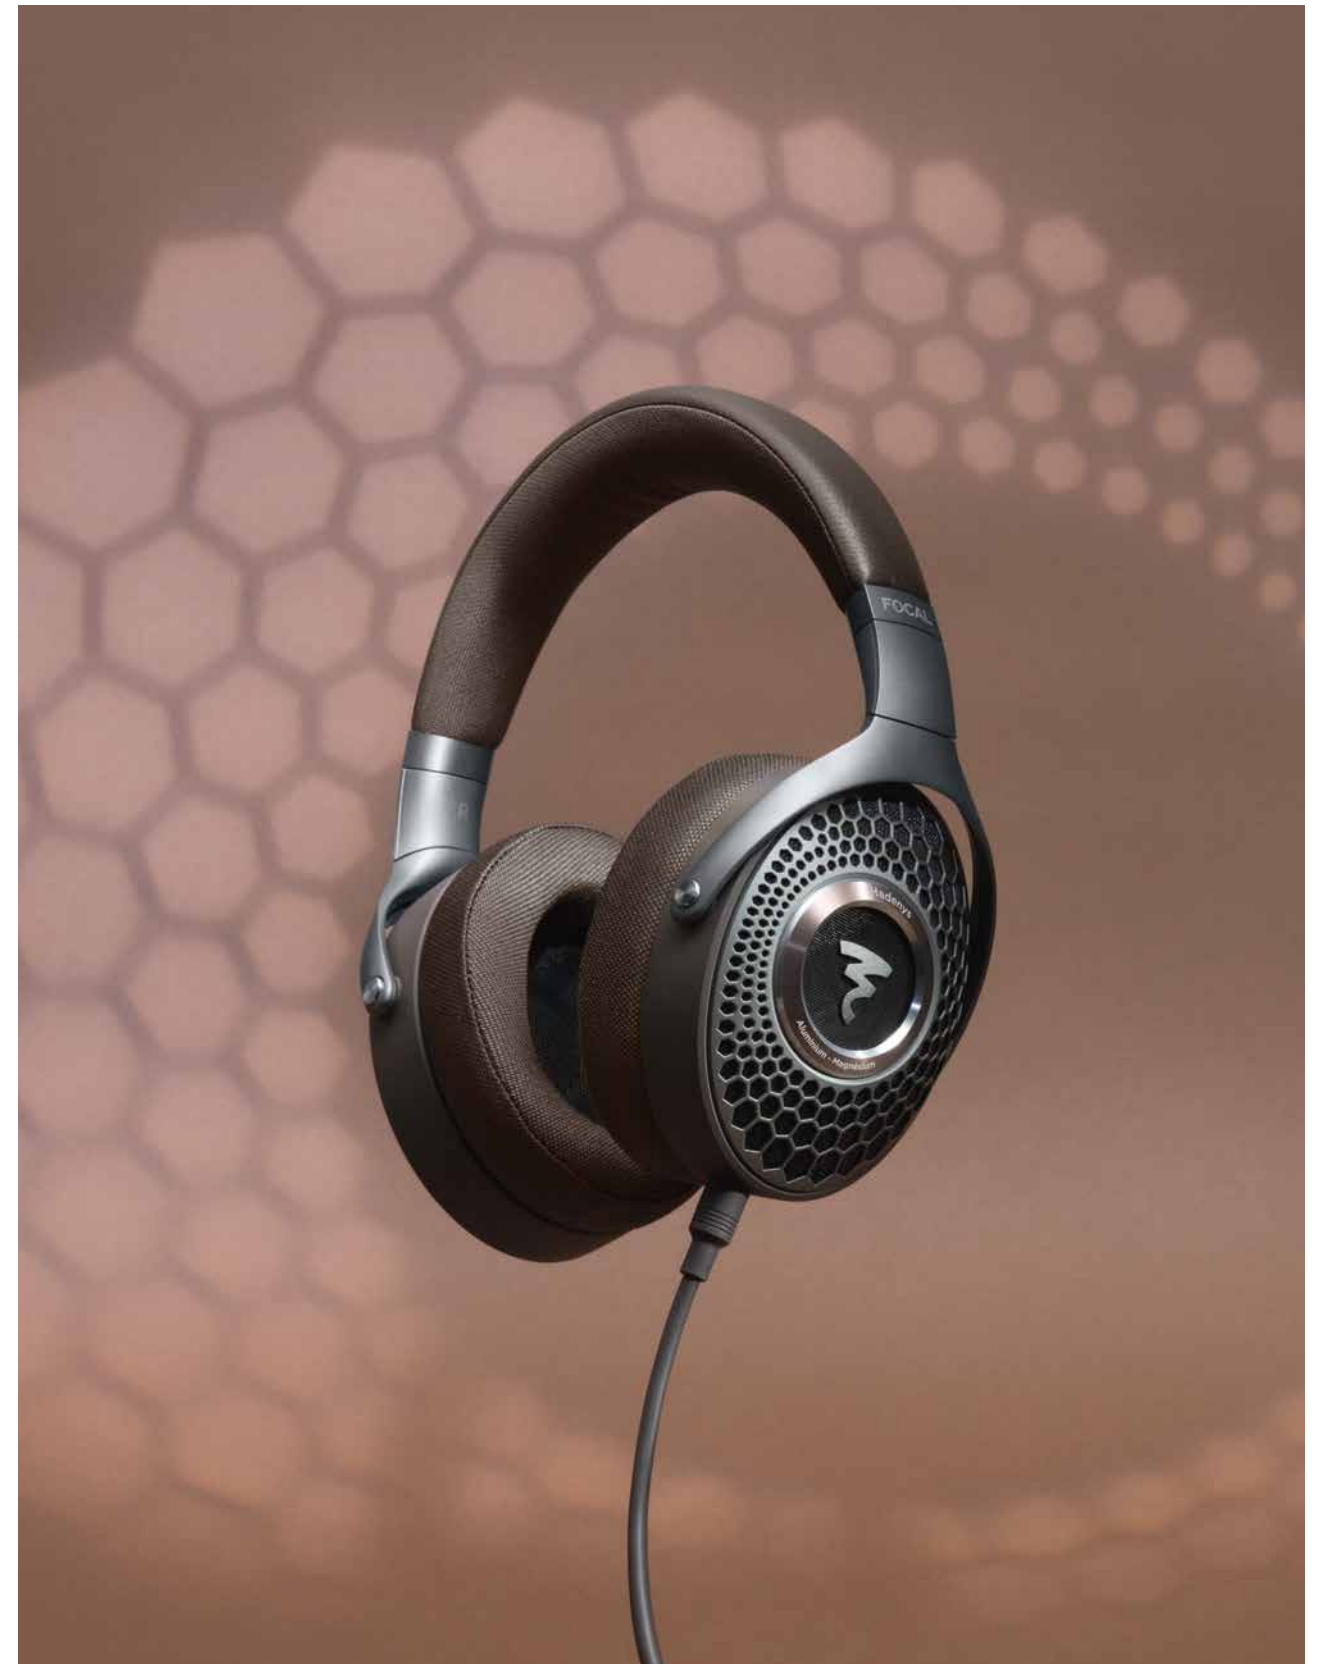

04.

HADENYS

From the origins of sound

Passive open-back headphones, Hadenys are known for their exceptional aesthetics, performance, and rich nuances. They incorporate sophisticated materials such as genuine leather, magnesium and aluminium that guarantee lightness, robustness, comfort and a great fit. Equipped with Focal's patented 'M'-shaped dome speaker drivers, they reproduce a warm and dynamic sound, for pure listening at home.