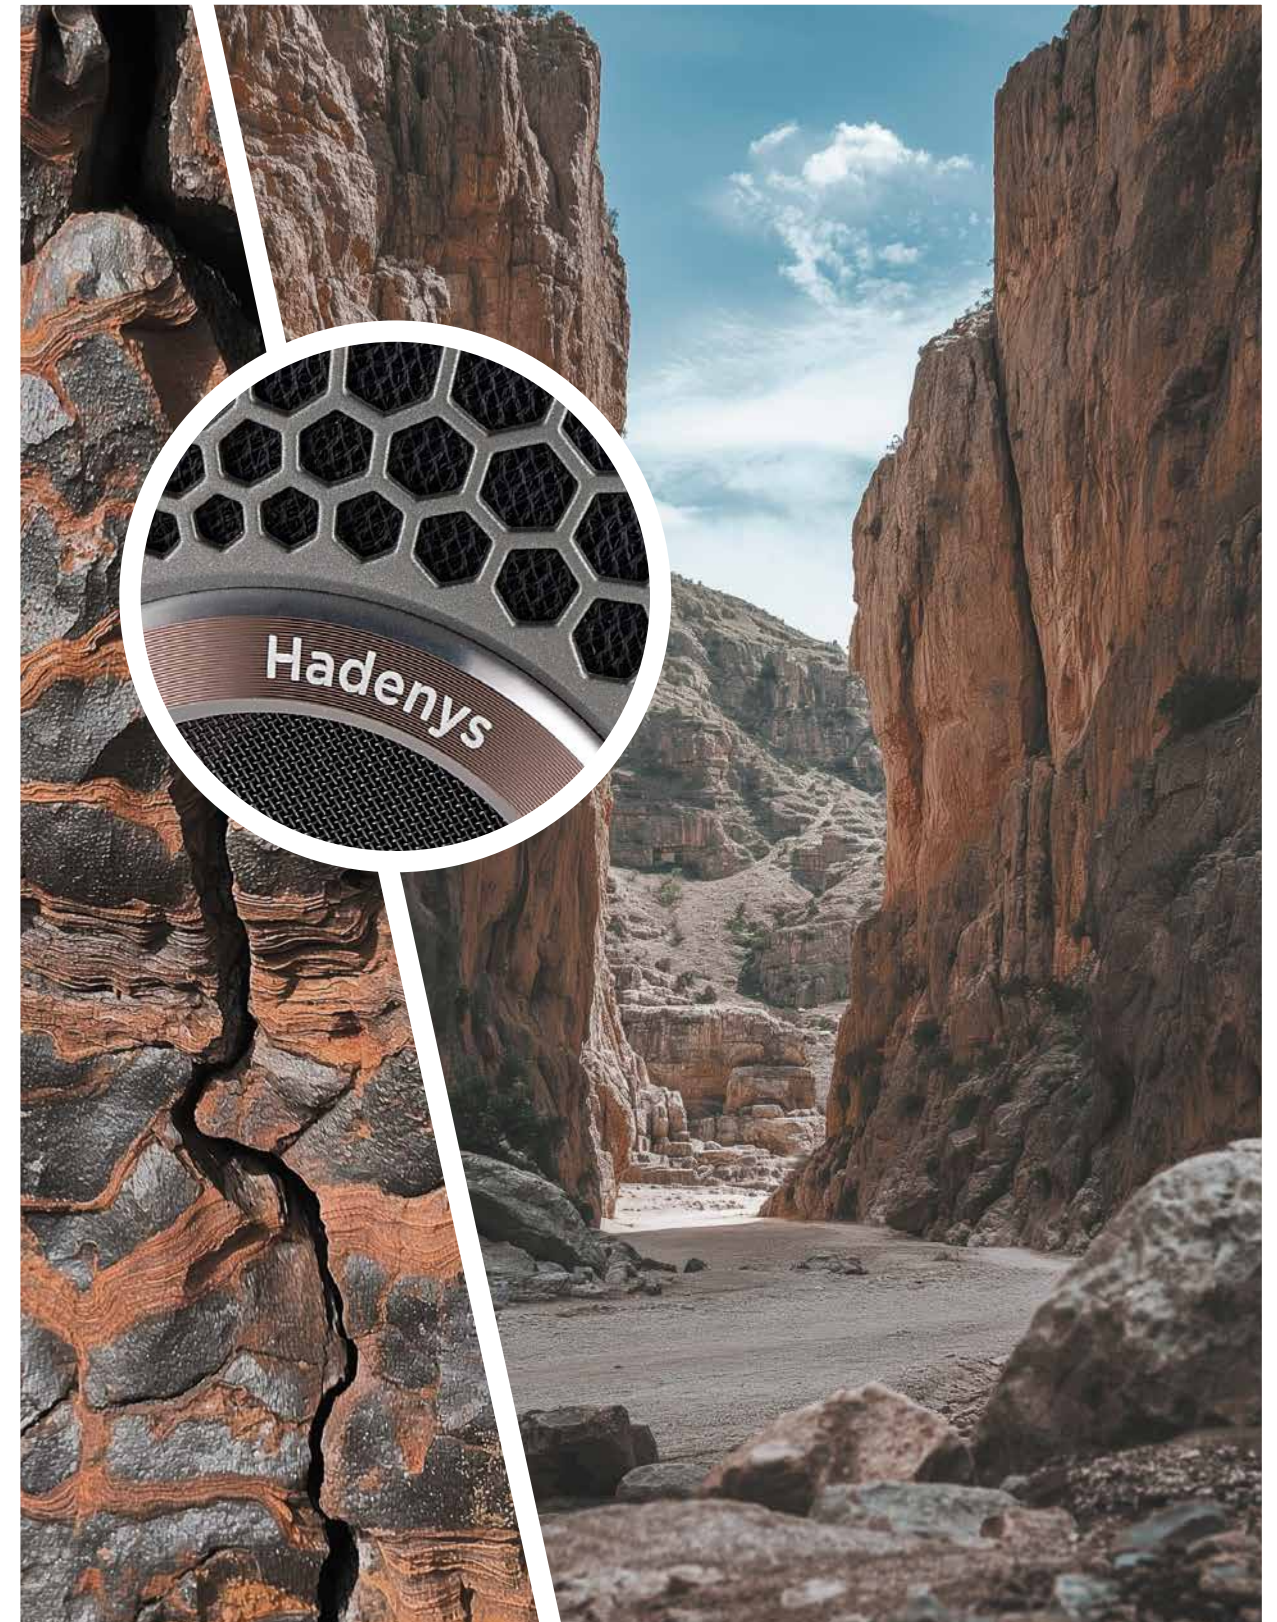

---

Real leather

Honeycomb grille

Light magnesium yoke

Woven textile

Solid aluminium

Denim effect carrying case