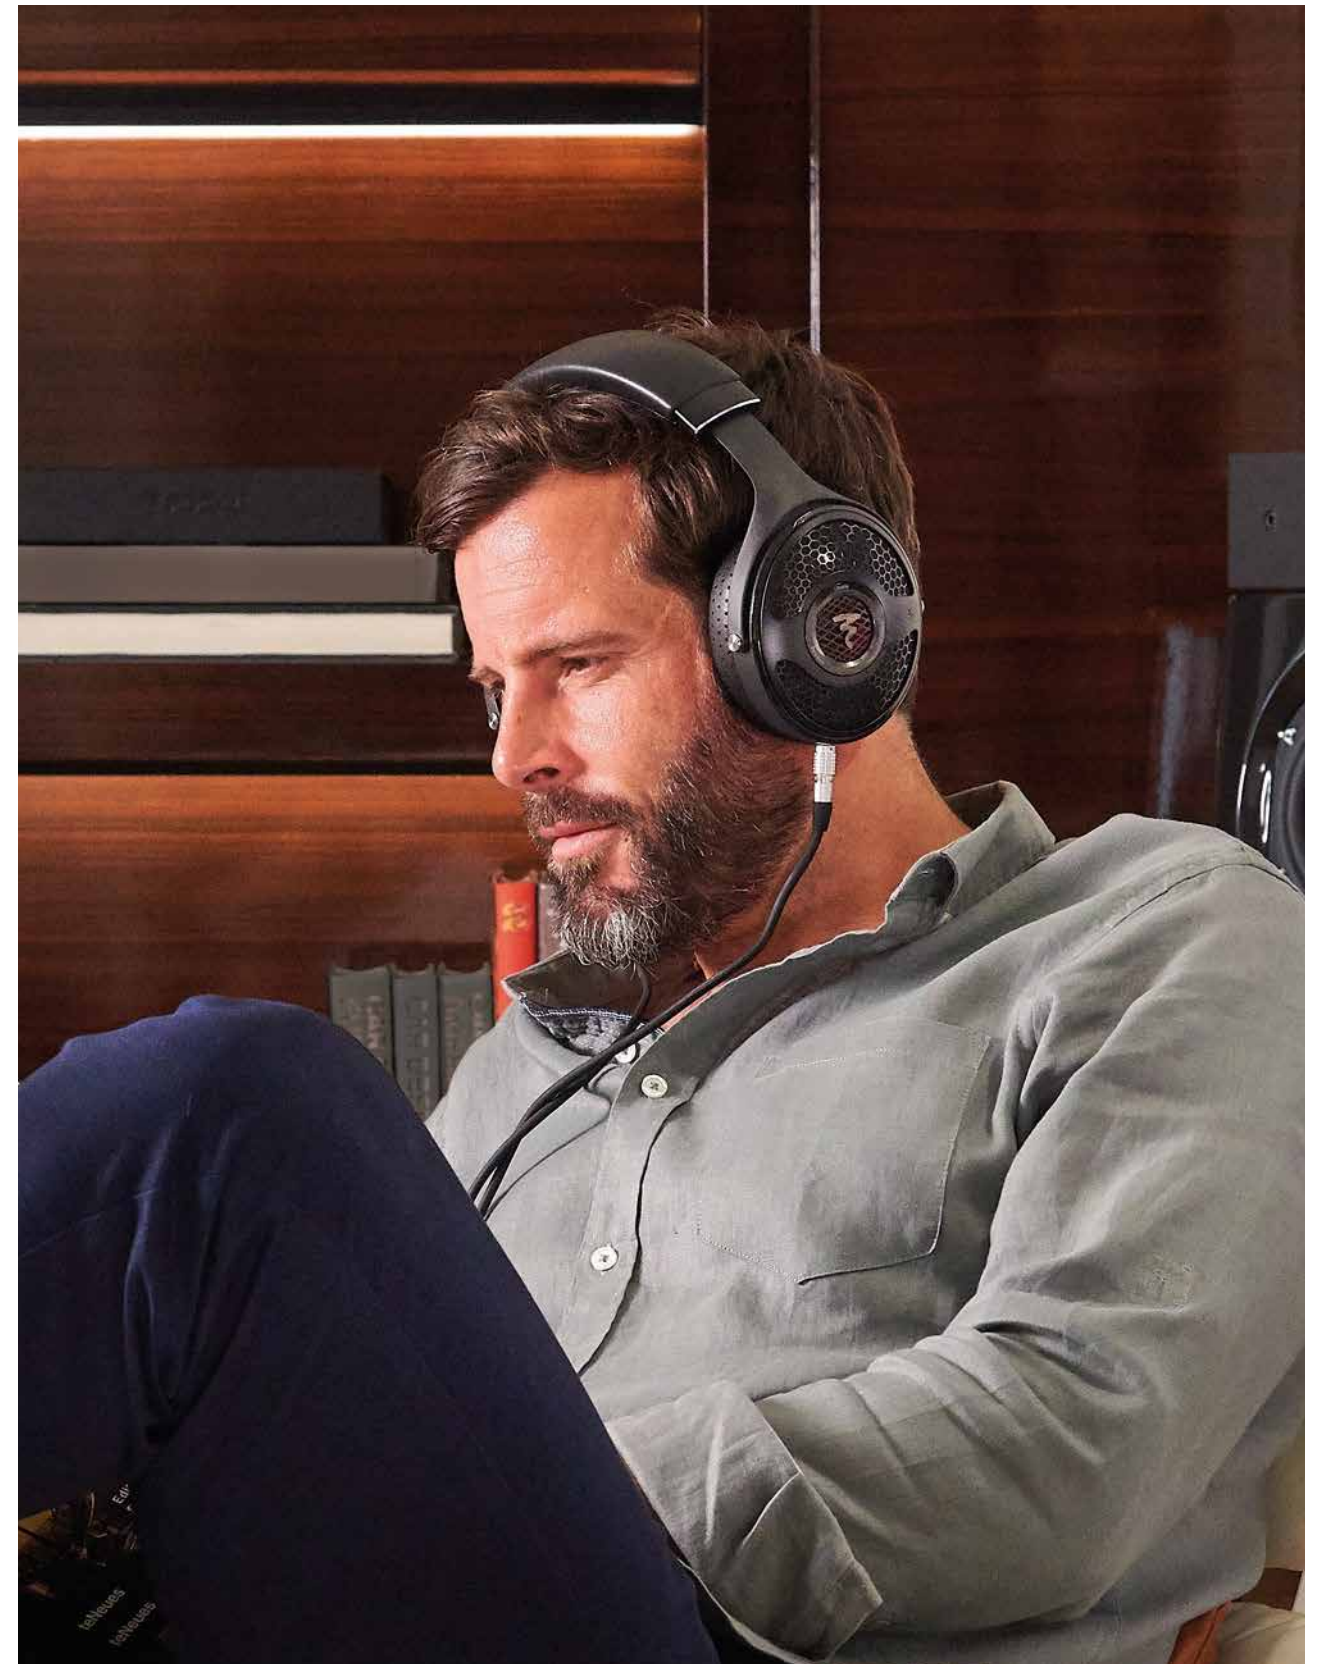

---

01. UTOPIA

Pure sound at its finest

Utopia are Focal's flagship headphones. Thanks to their innovative speaker drivers, the listening experience is stunningly realistic. The leather, as well as the woven carbon fibre of the headband, lend an elegant touch to the high-performing, highly comfortable Utopia. The honeycomb grilles and the Black Chrome colour ring highlight subtle details of the design, such as the 'Yin and Yang' on the exterior of the earcup, which represents the perfect harmony between high technology and design.