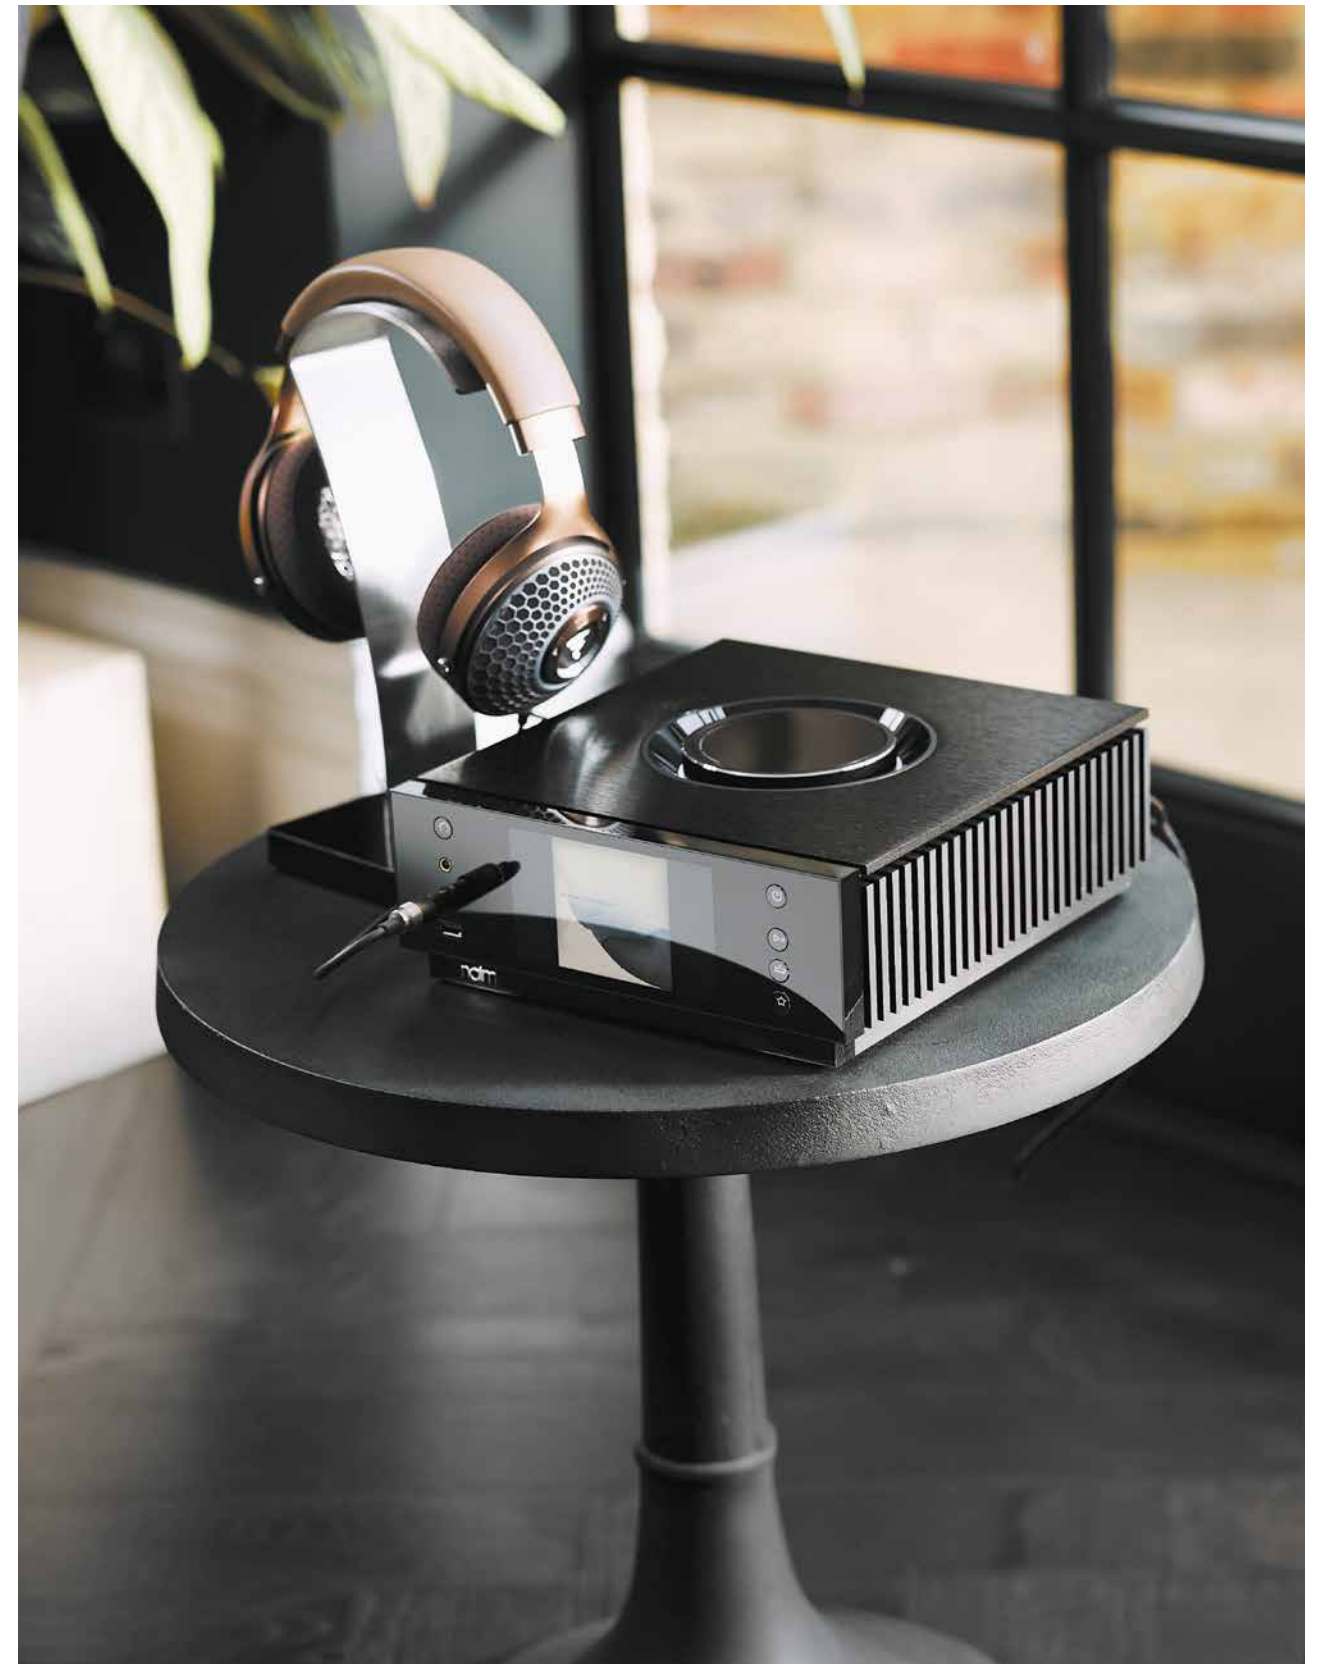

07.

UNITI ATOM

Headphone Edition

Built-to-last in Britain in the Naim workshops, Uniti Atom Headphone Edition is designed to be the ultimate solo listening source at home. This innovative all-in-one system combines beautiful design with stunning functionalities and all the streaming features you need (Qobuz, TIDAL, Spotify®). Simply connect it to your wi-fi, plug in your favourite headphones and escape into a world of superior-quality music streaming, radio, podcasts and more.