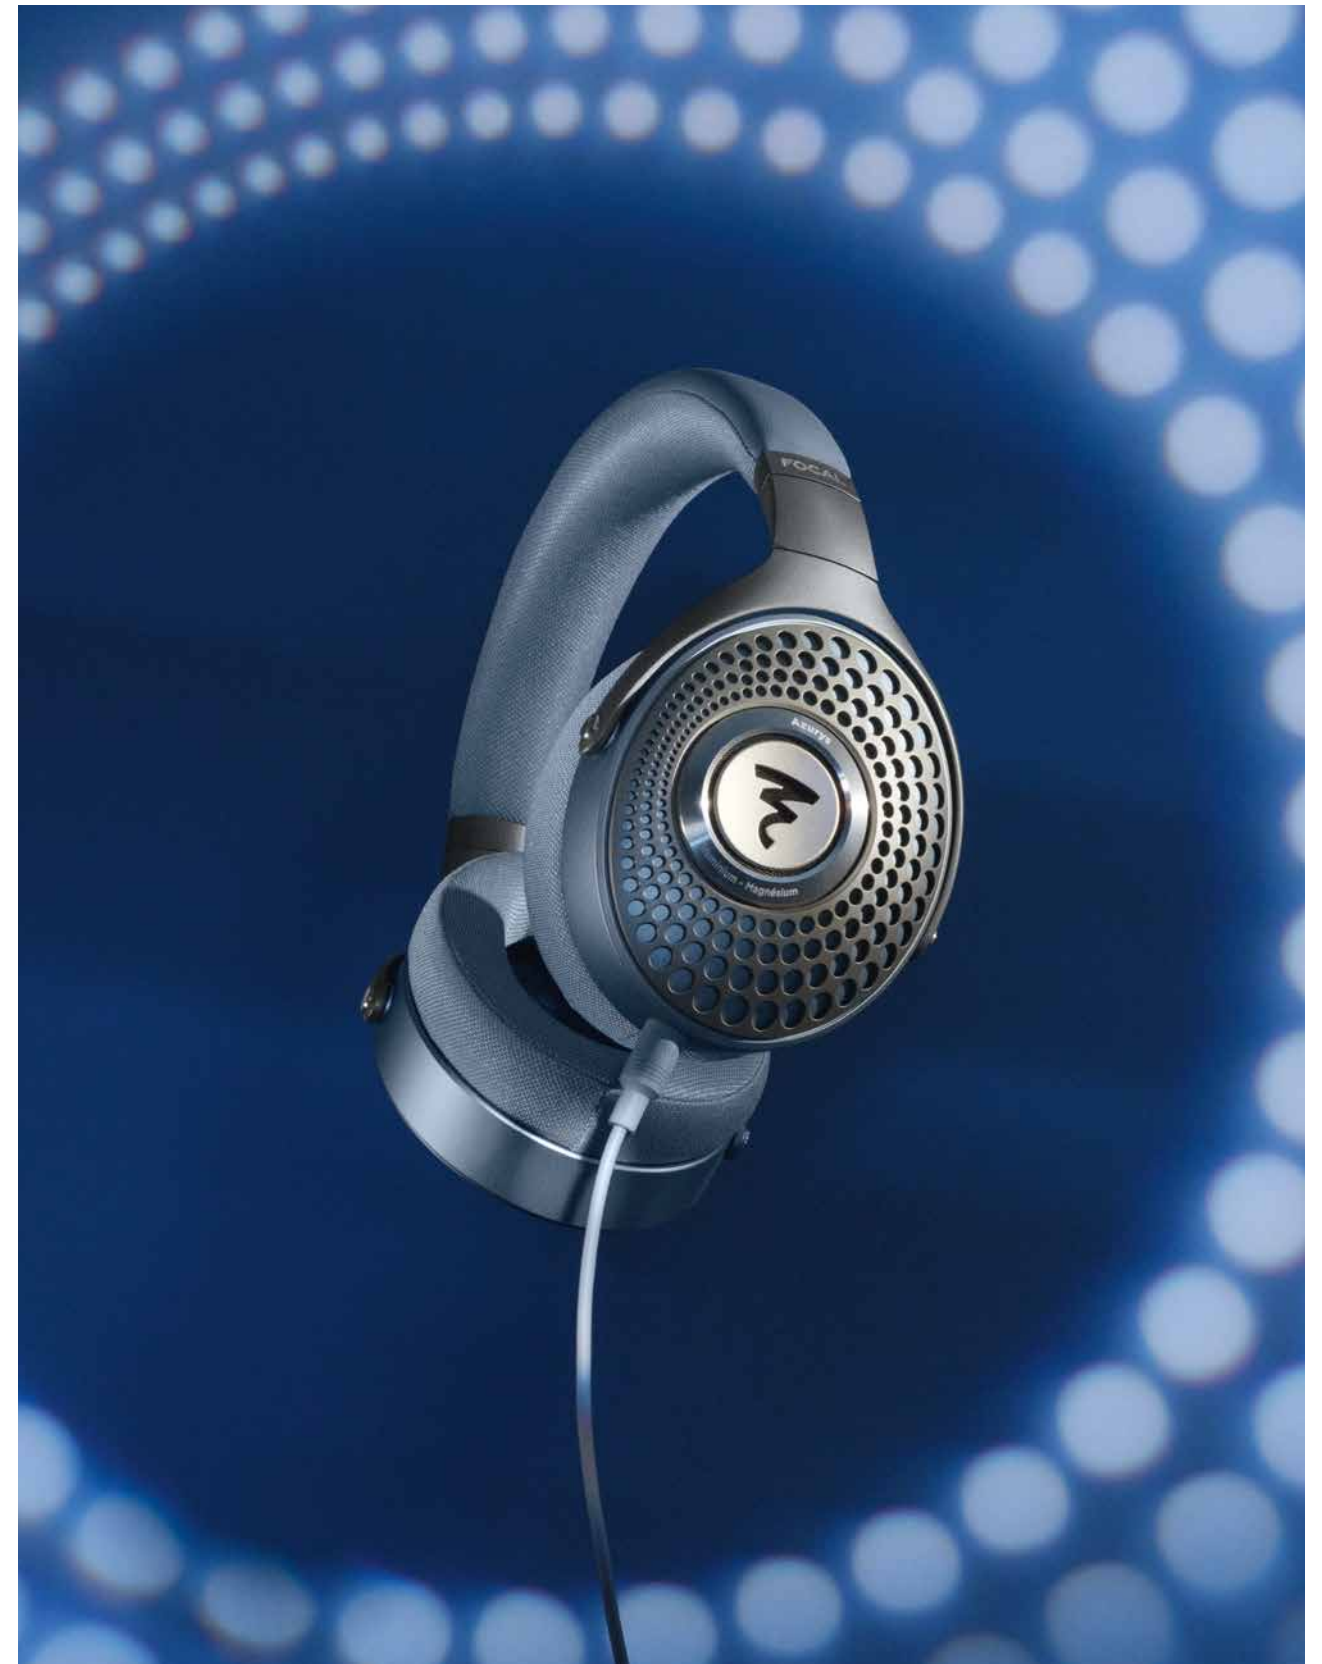

05.

AZURYS

All the sound colours

Suitable for use at home or on the go, Azurys are wired passive closed-back headphones that are as refined as they are high-performance. With 'M'-shaped dome speaker drivers, a magnesium yoke, a headband made of leather and woven fabric, and a unique blue colour, these headphones are the perfect blend of sound technology, quality materials, comfort, and style, making it easy to enjoy Focal high-fidelity sound in any setting.