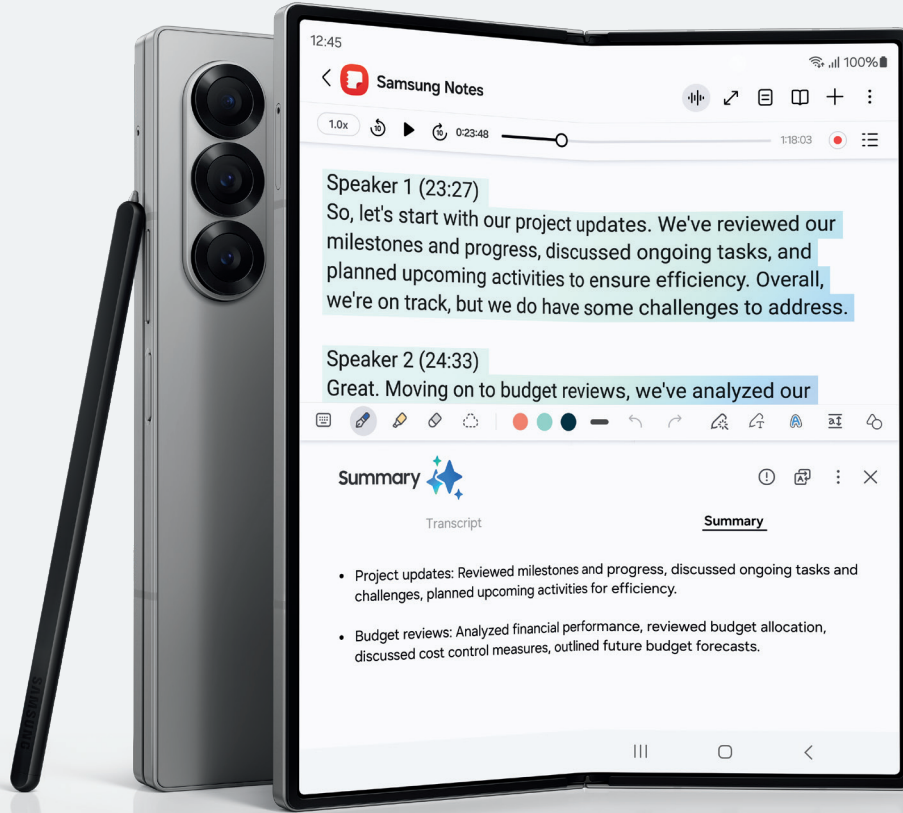

SAMSUNG

Galaxy Z Fold6

Galaxy AI ✨ is here for business

A new era of AI for business is unfolding

**Two screens.
Zero language barrier.**

Immerse yourself in fluent conversations using Interpreter with Galaxy AI on Galaxy Z Fold6. Speak with clients, customers or reps in another language face-to-face with live translations you can both see.

A big screen for big discoveries

Make huge discoveries when you use Circle to Search with Google on the large screen of Galaxy Z Fold6. Researching the latest market trends and newly released products is easier than ever on the expansive display. Simply circle content on your screen to learn more.

**Conference, review and chat –
all on one screen**

Unfold Galaxy Z Fold6 and open up multiple possibilities. Videoconference, review stock market trades, transcribe notes and more on up to three windows at once.

Summarize in the blink of AI

Simplify your day-to-day with the large screen of Galaxy Z Fold6. Note Assist with Galaxy AI organizes, outlines and summarizes your notes for you.

SAMSUNG

Galaxy Z Fold6

Color