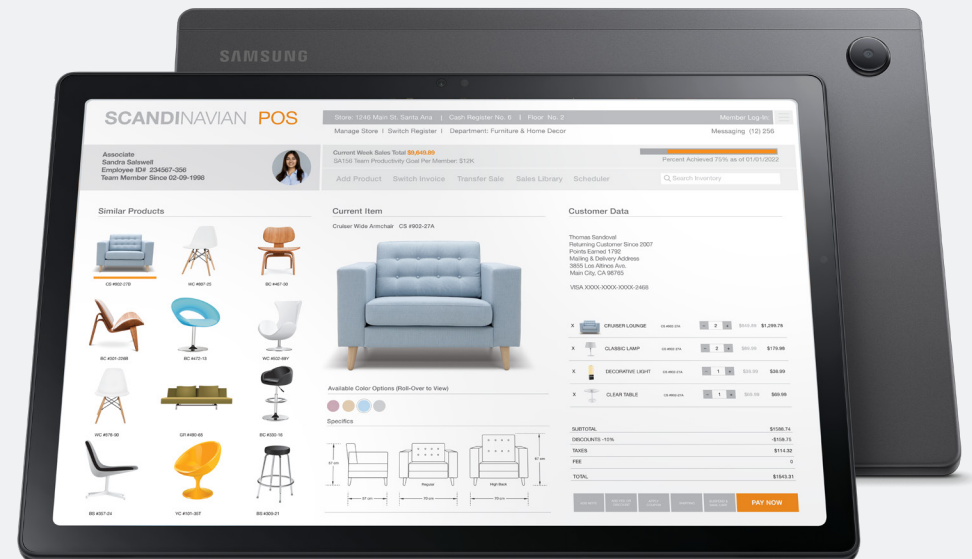

Mobile productivity for all

Intuitive and powerful performance

Features like an immersive 10.5" display, long-lasting battery, easy one-handed use and a versatile camera with an auto-focus rear camera will enhance your workday.

Boost business productivity

Storage options allow team members to keep everything important at hand, while light weight ensures easy portability.

Safety, security and management

Hardware-based security helps protect data, while management tools and services help IT to keep teams running smoothly.