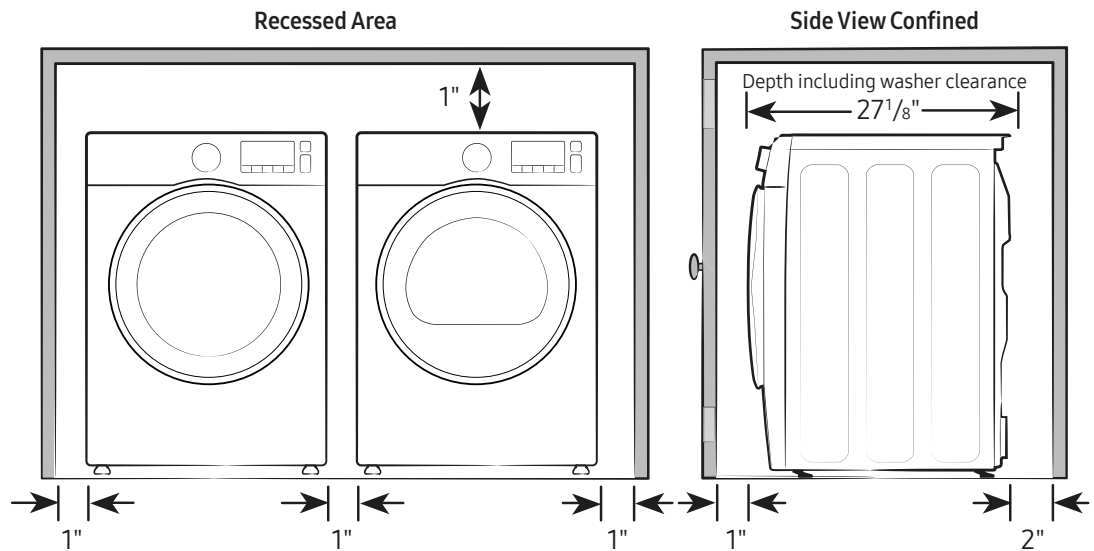

Alcove or closet installation

Minimum clearances for closet and alcove installations:

Actual color may vary. Design, specifications, and color availability are subject to change without notice. Non-metric weights and measurements are approximate.

©2021 Samsung Electronics America, Inc., 85 Challenger Road, Ridgefield Park, NJ 07660. Tel: 800-SAMSUNG.samsung.com. Samsung is a registered trademark of Samsung Electronics Co., Ltd.