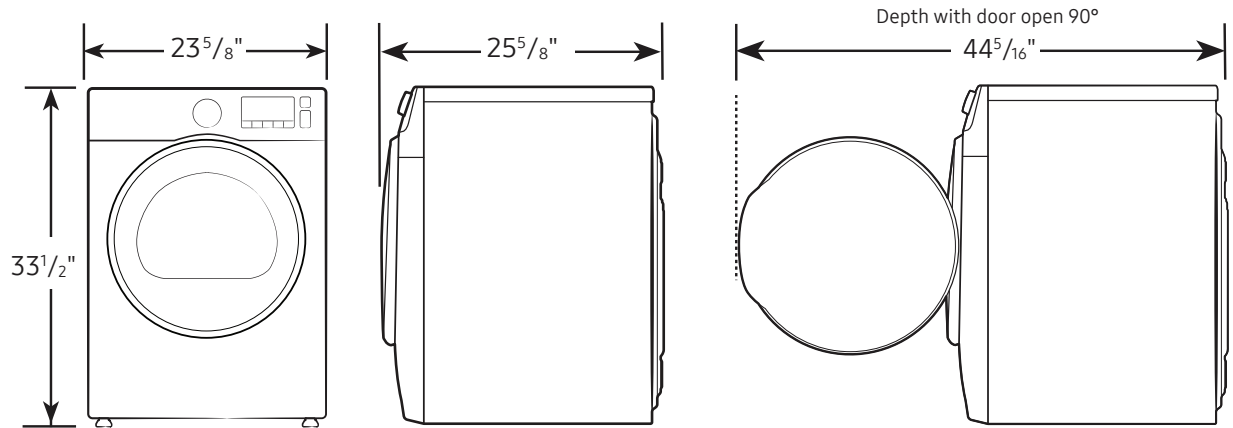

Dimensions: 26¹/₄" x 35" x 27¹/₂"

Weight: 121 lbs

Heat Pump Dryer

Heat Pump Dryer	Model #	UPC Code
White	DV22N6800HW	887276292458

Electric Dryer

White	DV22K6800EW	887276124537
-------	-------------	--------------

Dimensions

Installation Specifications – Side-by-Side or Stand-Alone

If the washer and dryer are installed together or the dryer alone, the closet front must have two unobstructed air openings for a combined minimum total area of 72-inch². Your washer alone does not require a specific air opening.