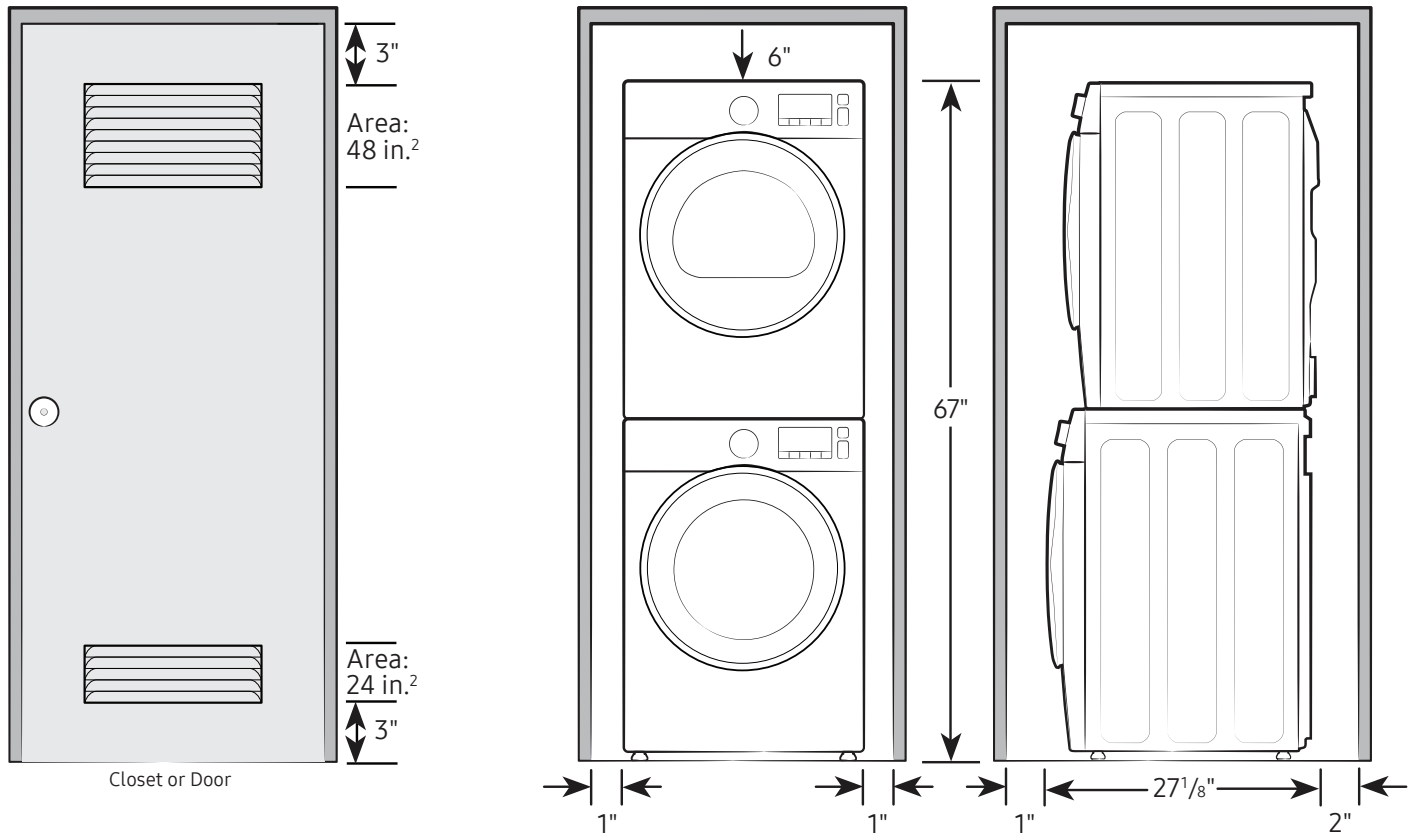

Samsung 4.0 cu. ft. Capacity Heat Pump Dryer with Sensor Dry

Installation Specifications – Stacked Pair

Clearances indicated are for stacked pairs. The closet front must have two unobstructed air openings for a combined minimum total area of 72-inch².

Connection Dimensions

Back and side views of stacked pair

LEGEND:
● Cold Water Connection
● Hot Water Connection

Actual color may vary. Design, specifications, and color availability are subject to change without notice. Non-metric weights and measurements are approximate.