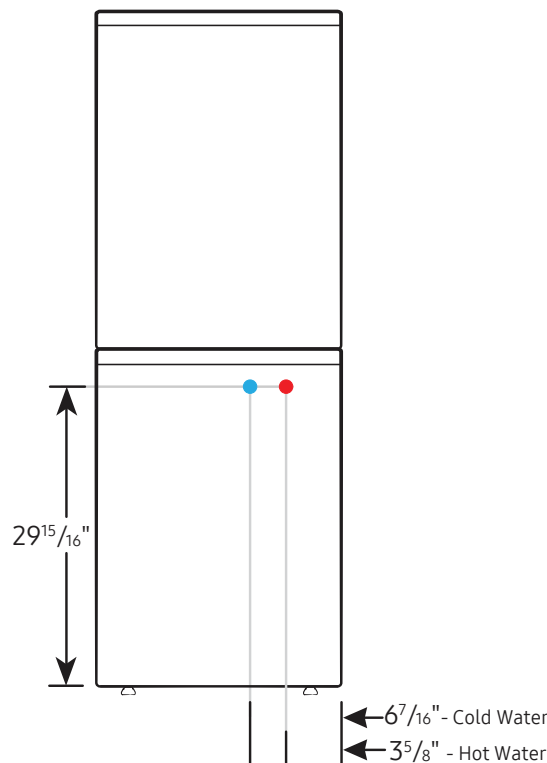

Samsung 4.0 cu. ft. Capacity Heat Pump Dryer with Sensor Dry

Installation Specifications – Stacked Pair

Clearances indicated are for stacked pairs. The closet front must have two unobstructed air openings for a combined minimum total area of 72-inch².

Connection Dimensions

Back and side views of stacked pair

LEGEND:
● Cold Water Connection
● Hot Water Connection

Actual color may vary. Design, specifications, and color availability are subject to change without notice. Non-metric weights and measurements are approximate.