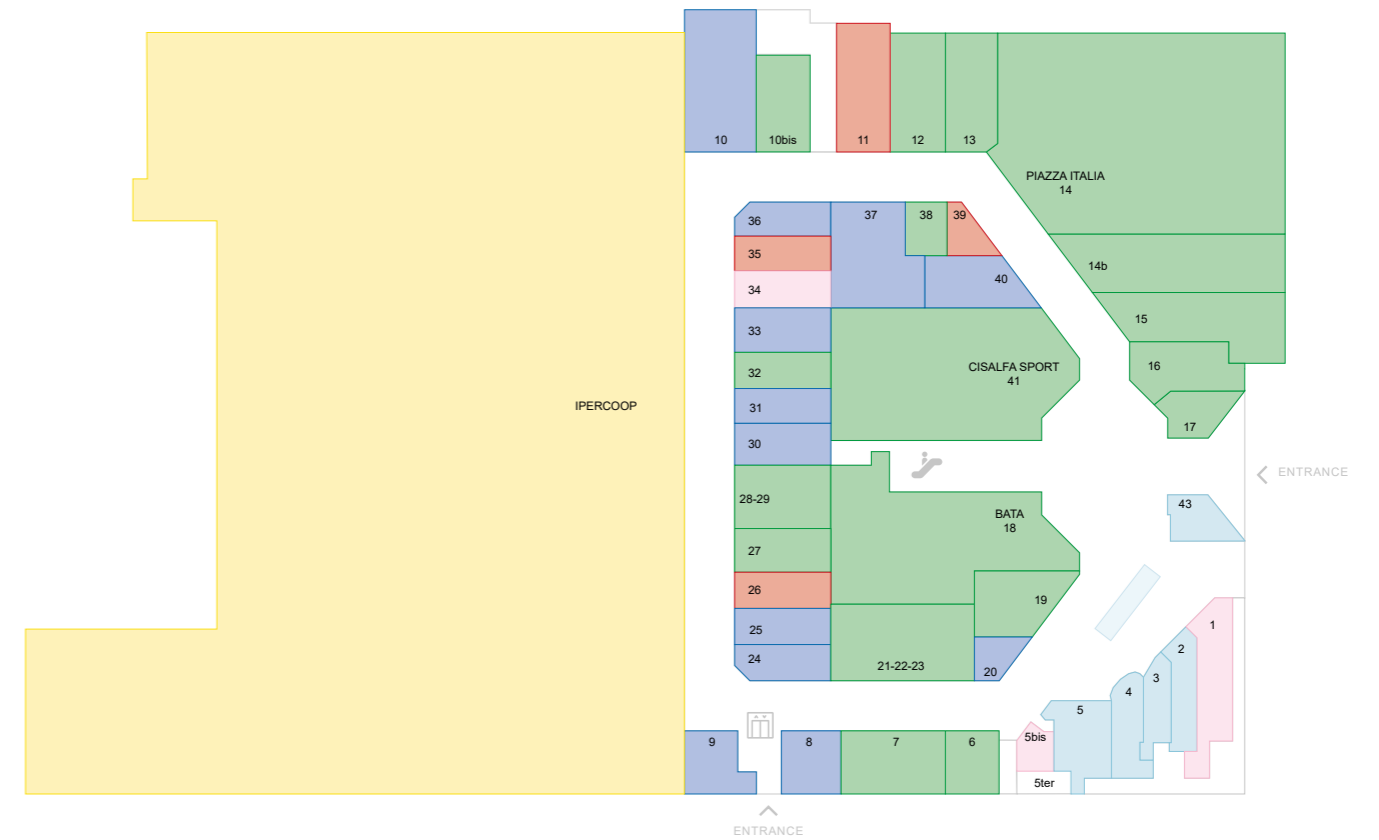

Tuscia

Tangenziale Ovest Loc. Riello
01100, Viterbo (VT)
W: www.centrocommercialetuscia.it

Activity	Management
Format	Shopping centre small
Owner	MELF S.a.r.l. (PRADERA)
Opening date	1998
Total GLA	18,700 sqm
No of shops	44
Levels	1
Parking lots	1,100
Key anchors	RETAIL: Ipercoop - Piazza Italia - Cisolfa - Bata Superstore

Isochrones	Inhabitants		Cumulated inhabitants	
	n	%	n	%
00' - 10'	57,343	37.74	57,343	37.74
10' - 20'	36,478	24.01	93,821	61.75
20' - 30'	58,124	38.25	151,945	100.00
TOTAL	151,945	100.00	151,945	-

Istat data on isochrone map by Urbistat - updated at 31/12/2022