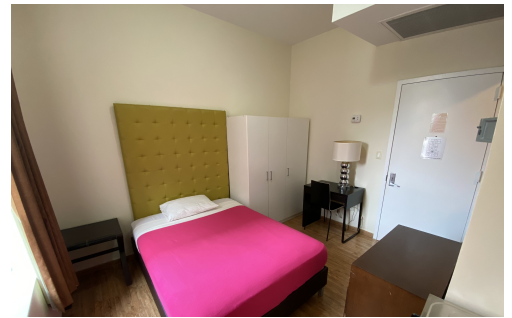

ACCOMMODATION IN NEW YORK CENTRAL PARK

WEST SIDE STUDIOS

ACCOMMODATION TYPE:

This residence offers small, studio style single and twin rooms with private bathrooms and efficiency style kitchenettes.

SERVICES AVAILABLE:

24 hour concierge, security, wifi, linen and cleaning service

EXTRA COST OF SERVICES:

$75 for extra cleanings

BEDROOM:

Studio style with single bed or loft / bunk depending on room

KITCHEN:

Efficiency kitchenettes are provided in each room with a small fridge, two burners, and a sink

FACILITIES:

24 hour concierge and security, lounge, work/office space with access to printer, roof top access (seasonal)

EXTRA COST OF FACILITIES:

Laundry is $4 for a wash and dry; $75 for extra cleaning

FAMOUS LANDMARKS NEARBY:

Central Park, Riverside Park, Beacon Theater, and Columbia University

VISITORS OR GUESTS ALLOWED?

Yes

NOISE RESTRICTIONS?

Quiet after 22:00

SMOKING ALLOWED IN THE RESIDENCE?

No

24-HOUR SECURITY?

Yes

ROOM CLEANING:

Cleaned on arrival, students are responsible for cleaning their own rooms, one free cleaning every 4 weeks on request; additional charge $75 for extra cleaning

LINEN CHANGING:

No

AVAILABILITY:

Year round

MINIMUM NUMBER OF WEEKS?

1 week

CHECK-IN AND CHECK-OUT TIMES:

Check-in: Saturday & Sunday 16:00 - 21:00 / Check-out: Saturday 10:00

ROOM DEPOSIT?

None

ACCOMMODATION LOCATION	By foot	By bike	By bus	By subway/train
Time to the school:	40-50 min	15 min	30 min	20 min
Time to the nearest café / restaurant:	< 5 min	< 5 min	< 5 min	< 5 min
Time to the nearest supermarket:	< 5 min	< 5 min	< 5 min	< 5 min
Time to the nearest post office:	< 5 min	< 5 min	< 5 min	< 5 min
Time to the nearest ATM / bank:	< 5 min	< 5 min	< 5 min	< 5 min
Time to the nearest sports center:	< 5 min	< 5 min	< 5 min	< 5 min
Time to the nearest hospital:	15 min	5-10 min	5-10 min	< 5 min
Time to the city center:	< 5 min	< 5 min	< 5 min	< 5 min
Time to the main airport:	N/A	N/A	90 minutes	90 minutes