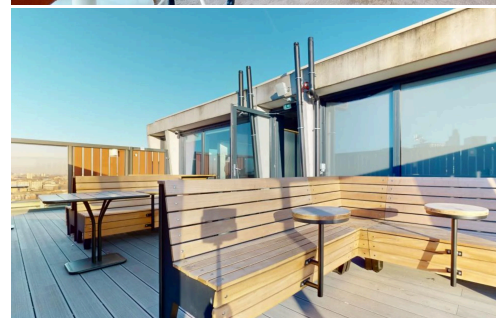

ACCOMMODATION IN LONDON

IQ ALDGATE

ACCOMMODATION TYPE:

Aldgate offers modern studio accommodation to students in London, with onsite social spaces.

SERVICES AVAILABLE:

Laundry

EXTRA COST OF SERVICES:

Washing costs £3.70 and drying costs £1.40

BEDROOM:

Small double bed, desk & chair, wardrobe and ensuite bathroom

KITCHEN:

Microwave, sink, hob, fridge, dining area with a chair.

FACILITIES:

Games room, sky lounge, karaoke room and cinema room.

EXTRA COST OF FACILITIES:

N/A

FAMOUS LANDMARKS NEARBY:

Museum of London, St Paul's Cathedral and Buckingham Palace

VISITORS OR GUESTS ALLOWED?

Yes, 2 nights maximum

NOISE RESTRICTIONS?

Yes (From 23:00 every day)

SMOKING ALLOWED IN THE RESIDENCE?

Outside only

24-HOUR SECURITY?

Yes

ROOM CLEANING:

On arrival only

LINEN CHANGING:

On arrival only

AVAILABILITY:

07/09/2024 to 30/08/2025

MINIMUM NUMBER OF WEEKS?

1 week

CHECK-IN AND CHECK-OUT TIMES:

Check In is from 13:00 on Saturdays, Check Out is 10:00 on Saturdays

ROOM DEPOSIT?

No - Card details taken on arrival and charged only when damage occurs

ACCOMMODATION LOCATION	By foot	By bike	By bus	By subway/train
Time to the school (London Covent Garden):	N/A	25 minutes	35 minutes	20 minutes
Time to the nearest café / restaurant:	2 minutes	N/A	N/A	N/A
Time to the nearest supermarket:	2 minutes	N/A	N/A	N/A
Time to the nearest post office:	3 minutes	N/A	N/A	N/A
Time to the nearest ATM / bank:	2 minutes	N/A	N/A	N/A
Time to the nearest sports center:	1 minute	N/A	N/A	N/A
Time to the nearest hospital:	35 minutes	10 minutes	20 minutes	N/A
Time to the city center:	50 minutes	25 minutes	35 minutes	20 minutes
Time to the main airport:	N/A	N/A	N/A	70 minutes (Heathrow)

For the most up-to-date transport prices, please visit the TFL Website