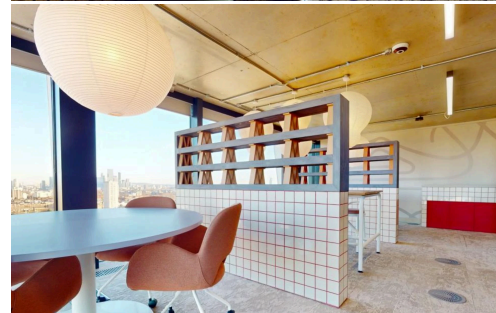

ACCOMMODATION IN LONDON

IQ ALDGATE

ACCOMMODATION TYPE:

Aldgate offers modern studio accommodation to students in London, with onsite social spaces.

SERVICES AVAILABLE:

Laundry

EXTRA COST OF SERVICES:

Washing costs £3.70 and drying costs £1.40

BEDROOM:

Small double bed, desk & chair, wardrobe and ensuite bathroom

KITCHEN:

Microwave, sink, hob, fridge, dining area with a chair.

FACILITIES:

Games room, sky lounge, karaoke room and cinema room.

EXTRA COST OF FACILITIES:

N/A

FAMOUS LANDMARKS NEARBY:

Museum of London, St Paul's Cathedral and Buckingham Palace

VISITORS OR GUESTS ALLOWED?

Yes, 2 nights maximum

NOISE RESTRICTIONS?

Yes (From 23:00 every day)

SMOKING ALLOWED IN THE RESIDENCE?

Outside only

24-HOUR SECURITY?

Yes

ROOM CLEANING:

On arrival only

LINEN CHANGING:

On arrival only

AVAILABILITY:

07/09/2024 to 30/08/2025

MINIMUM NUMBER OF WEEKS?

1 week

CHECK-IN AND CHECK-OUT TIMES:

Check In is from 13:00 on Saturdays, Check Out is 10:00 on Saturdays

ROOM DEPOSIT?

No - Card details taken on arrival and charged only when damage occurs

ACCOMMODATION LOCATION	By foot	By bike	By bus	By subway/train
Time to the school (London Covent Garden):	N/A	25 minutes	35 minutes	20 minutes
Time to the nearest café / restaurant:	2 minutes	N/A	N/A	N/A
Time to the nearest supermarket:	2 minutes	N/A	N/A	N/A
Time to the nearest post office:	3 minutes	N/A	N/A	N/A
Time to the nearest ATM / bank:	2 minutes	N/A	N/A	N/A
Time to the nearest sports center:	1 minute	N/A	N/A	N/A
Time to the nearest hospital:	35 minutes	10 minutes	20 minutes	N/A
Time to the city center:	50 minutes	25 minutes	35 minutes	20 minutes
Time to the main airport:	N/A	N/A	N/A	70 minutes (Heathrow)

For the most up-to-date transport prices, please visit the TFL Website