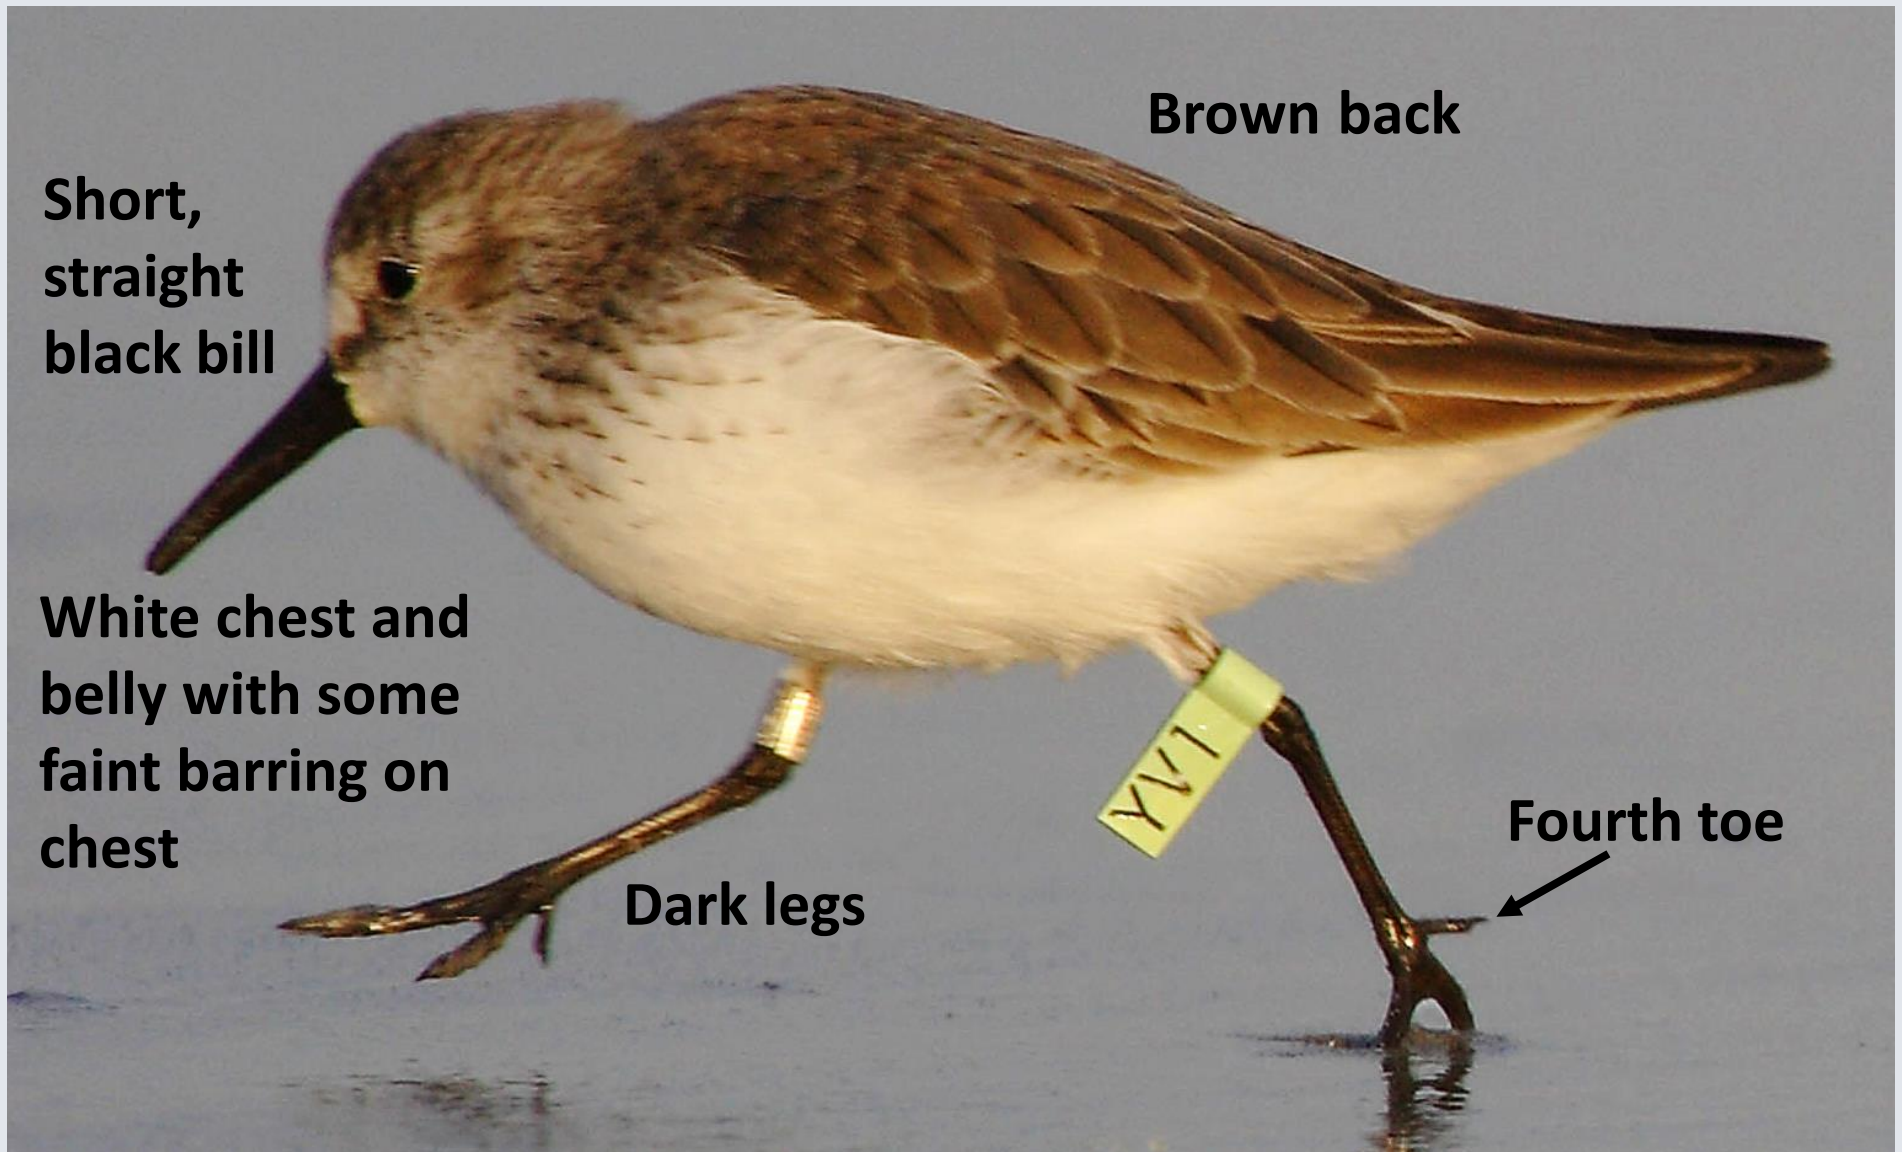

Semipalmated Sandpiper

Calidris pusilla

Emanuel Tiberi

Semipalmated refers to the semi-webbed toes of this sandpiper

~25 g

Semipalmated Sandpiper

Calidris pusilla

Alternate Plumage

**Reddish-brown
crown**

**Gray-brown back with
some rusty mottling**

**Short,
straight,
black bill**

**White chest
with some
brown
speckling**

White belly

Black legs

Semipalmated Sandpiper

Calidris pusilla

Basic Plumage

Semipalmated
Sandpiper
Calidris pusilla

Chris Bennet

Eva Tavera

**Solid black tail
stripe bordered by
white feathers**

Size comparison to other shorebirds

Semipalmated Sandpiper

Dunlin