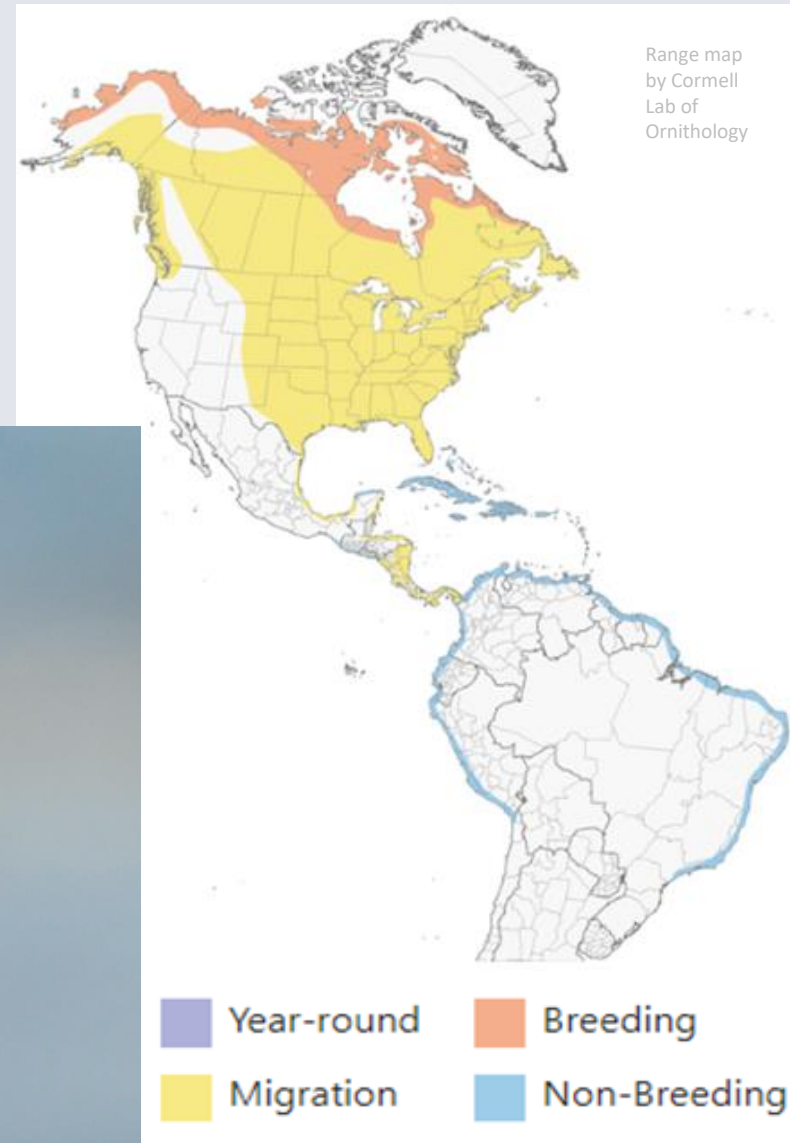

Semipalmated Sandpiper

Calidris pusilla

Emanuel Tiberi

Semipalmated refers to the semi-webbed toes of this sandpiper

~25 g

Semipalmated Sandpiper

Calidris pusilla

Alternate Plumage

**Reddish-brown
crown**

**Gray-brown back with
some rusty mottling**

**Short,
straight,
black bill**

**White chest
with some
brown
speckling**

White belly

Black legs

Semipalmated Sandpiper

Calidris pusilla

Basic Plumage

Semipalmated
Sandpiper
Calidris pusilla

Chris Bennet

Eva Tavera

**Solid black tail
stripe bordered by
white feathers**

Size comparison to other shorebirds

Semipalmated Sandpiper

Dunlin

Least Sandpiper

Semipalmated Sandpiper