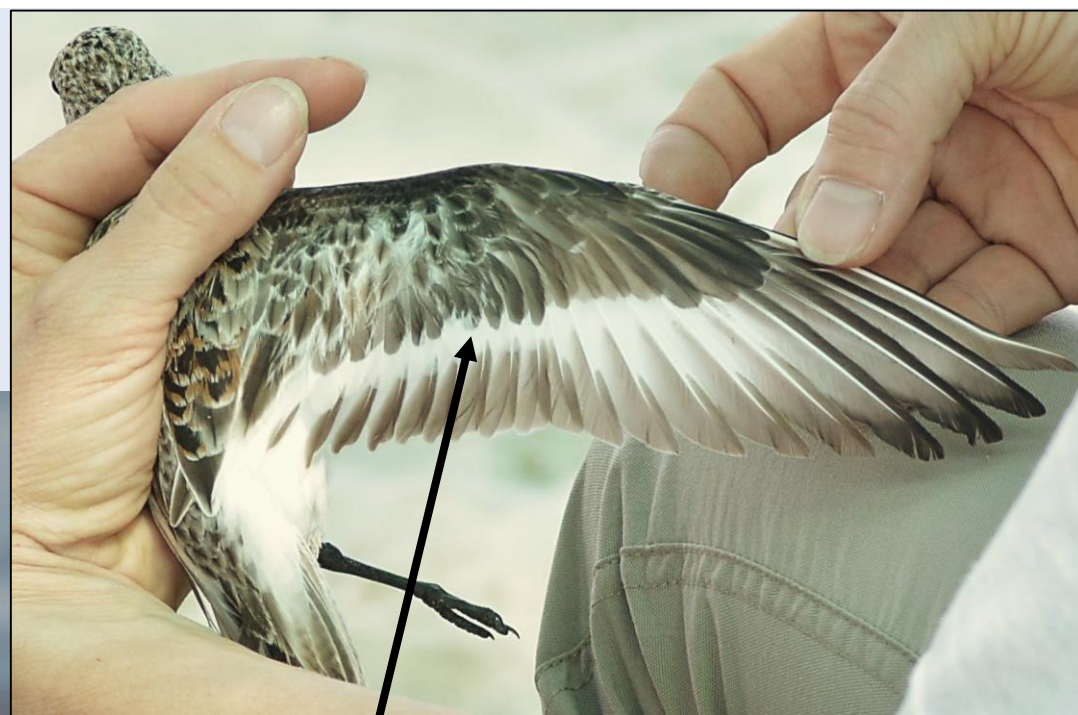

Chris Bennet

Like ruddy turnstones, the sex of some sanderlings can be determined by differences in breeding plumage. Males tend to be bright reddish-brown on the breast, throat, and head. Females are generally a dull brown although there is much variation in the species regarding plumage and bill size and shape.

Sanderling

Calidris alba

Alternate Plumage ♂

Sanderling

Calidris alba

Alternate Plumage ♀

Chris Bennet

Sanderling

Calidris alba

Basic Plumage

Sanderling

Calidris alba

Greg Breese

Broad white wing stripe

©photo by Jean Hall

Sanderlings in the field