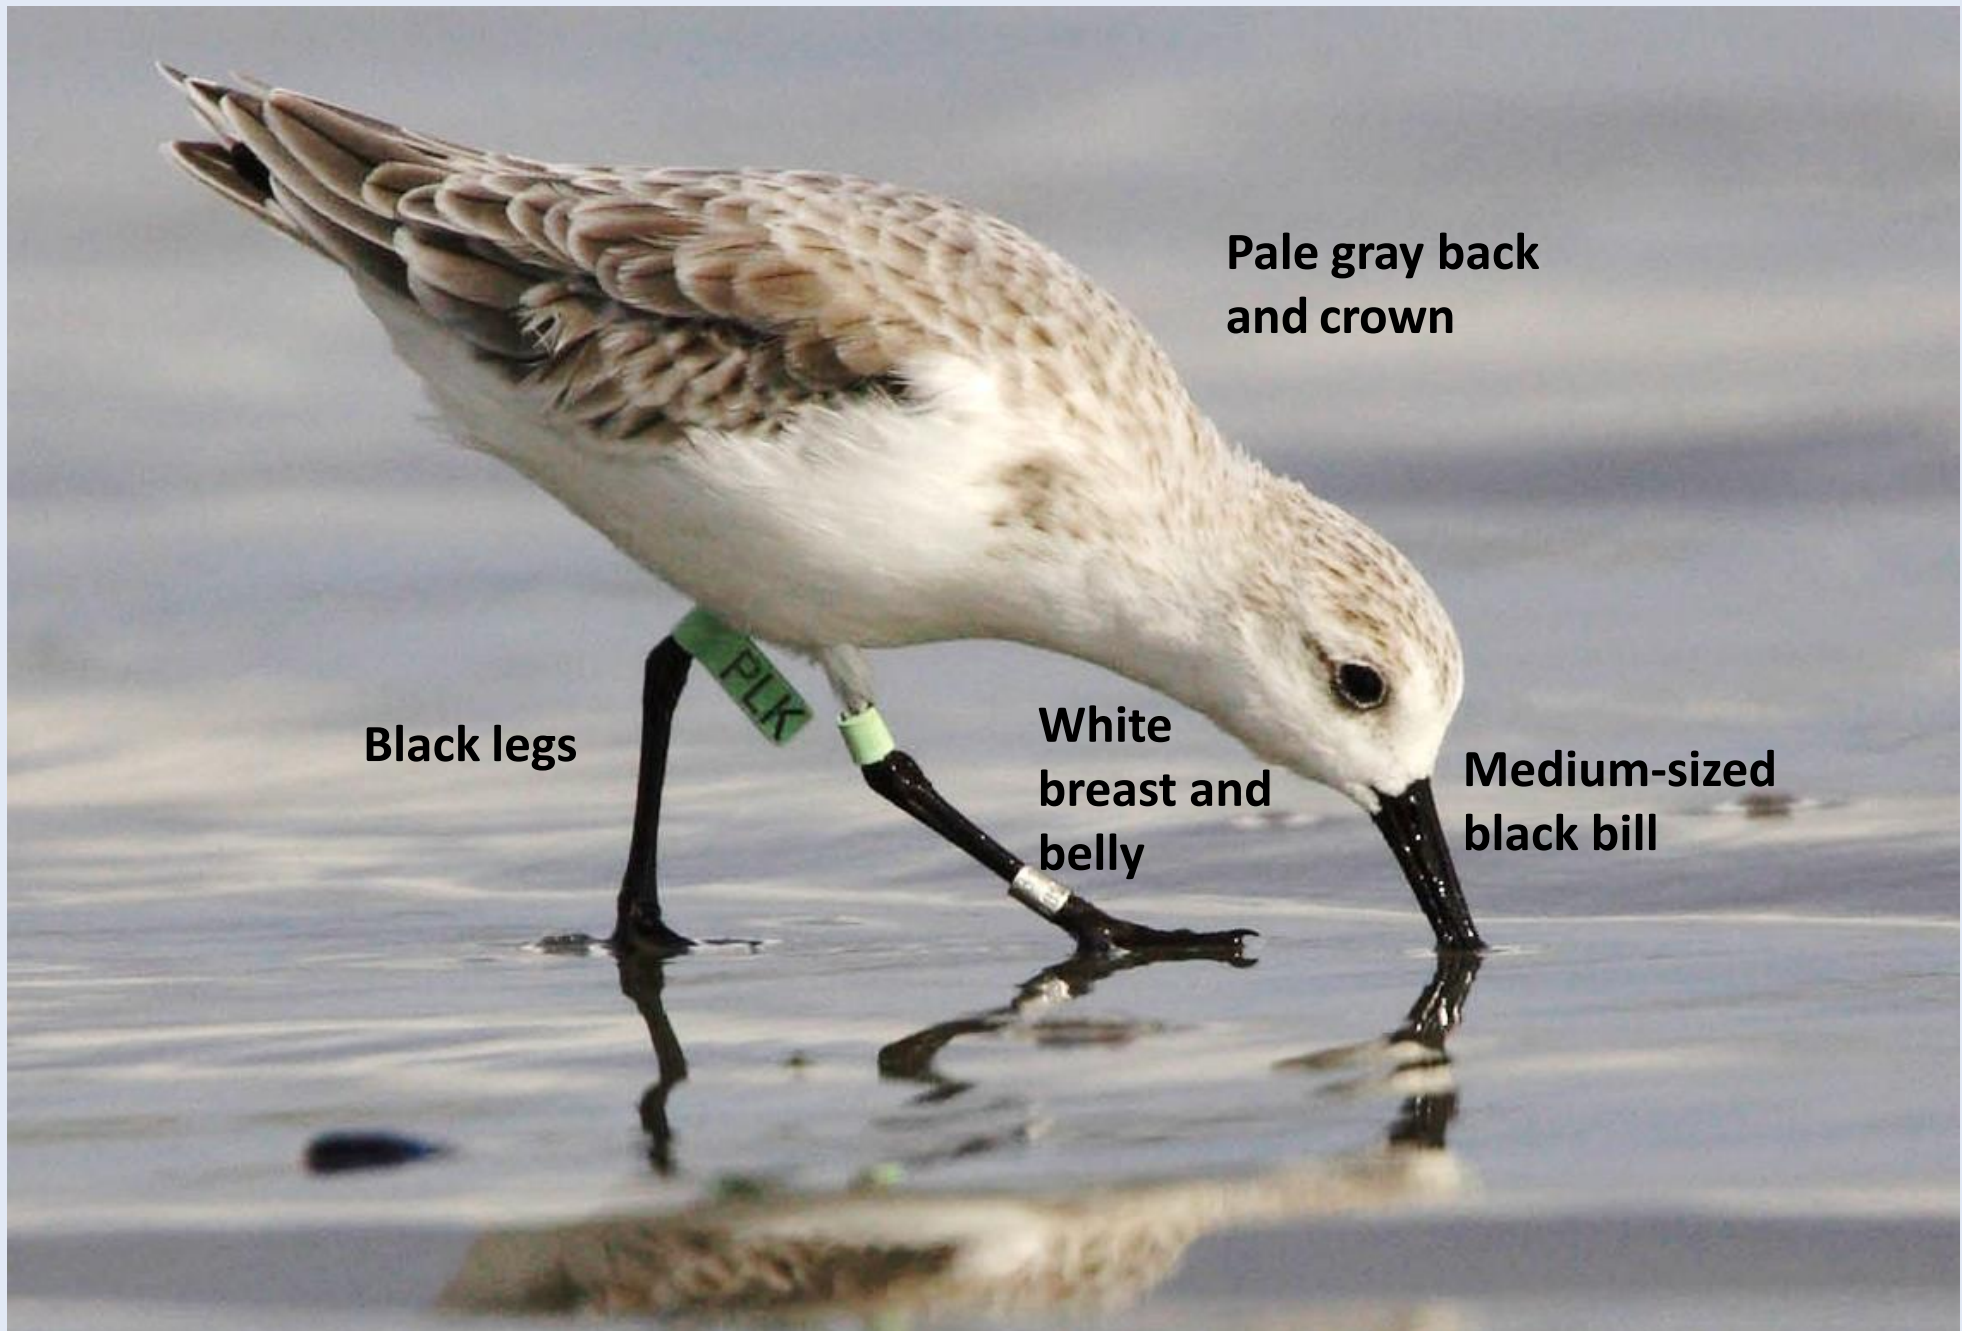

Chris Bennet

Like ruddy turnstones, the sex of some sanderlings can be determined by differences in breeding plumage. Males tend to be bright reddish-brown on the breast, throat, and head. Females are generally a dull brown although there is much variation in the species regarding plumage and bill size and shape.

Sanderling

Calidris alba

Alternate Plumage ♂

Sanderling

Calidris alba

Alternate Plumage ♀

Chris Bennet

Sanderling

Calidris alba

Basic Plumage

Sanderling

Calidris alba

Greg Breese

Broad white wing stripe

©photo by Jean Hall

Sanderlings in the field