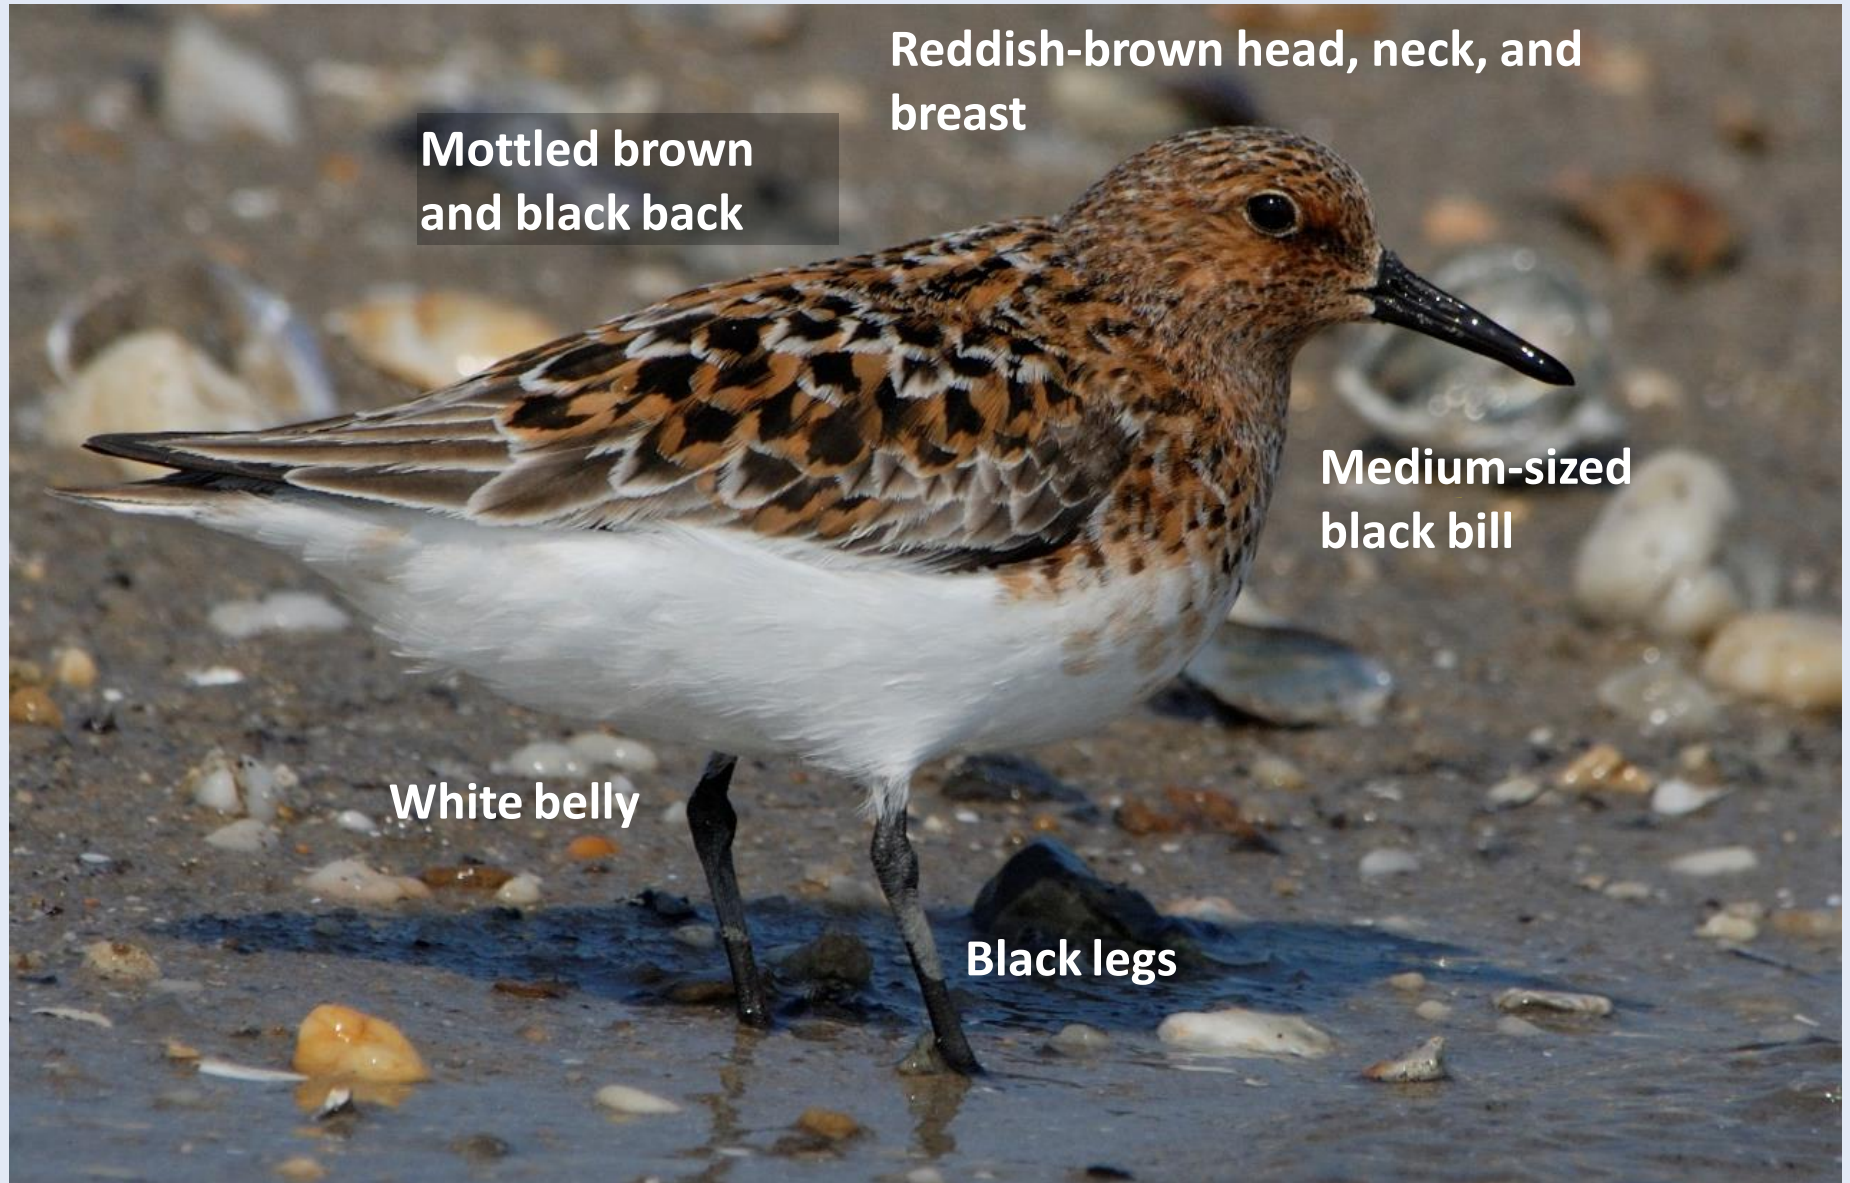

Sanderling

Calidris alba

Hannah Tripp

This robin-sized bird can be found in Delaware in every month of the year.

~60 g

Sanderling

Calidris alba

Chris Bennet

Chris Bennet

Like ruddy turnstones, the sex of some sanderlings can be determined by differences in breeding plumage. Males tend to be bright reddish-brown on the breast, throat, and head. Females are generally a dull brown although there is much variation in the species regarding plumage and bill size and shape.

Sanderling

Calidris alba

Alternate Plumage ♂

Sanderling

Calidris alba

Alternate Plumage ♀

Chris Bennet

Sanderling

Calidris alba

Basic Plumage

Sanderling

Calidris alba

Greg Breese

Broad white wing stripe

©photo by Jean Hall

Sanderlings in the field