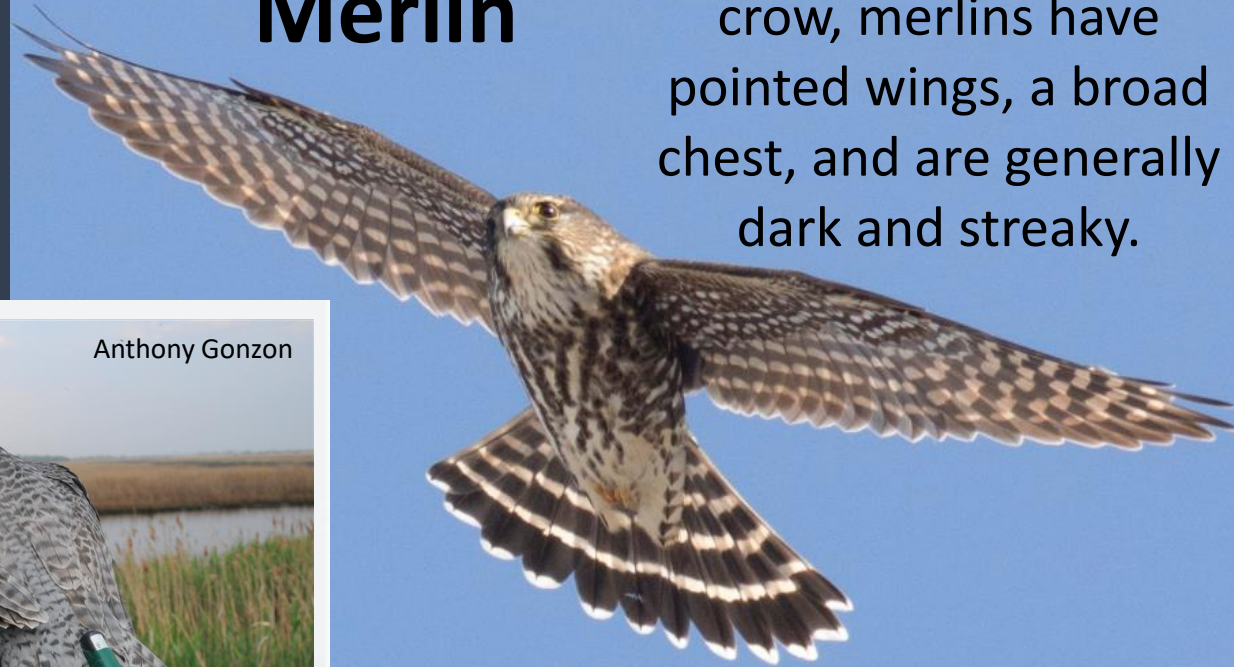

## Sanderling

Rob  
Robinson

Laughing  
Gull

Hannah  
Tripp

Herring Gull

Ring-billed Gull

Chris  
Bennet

Great Black-  
Backed Gull

Chris  
Bennet

Rob  
Robinson

Forster's  
Tern

Least Tern

Kevin  
Kalasz

Andre  
Duvien

Royal Tern

Black Skimmer

## Merlin

Slightly smaller than a crow, merlins have pointed wings, a broad chest, and are generally dark and streaky.

David Brown- McCaulay Library

Anthony Gonzon

Anthony Gonzon