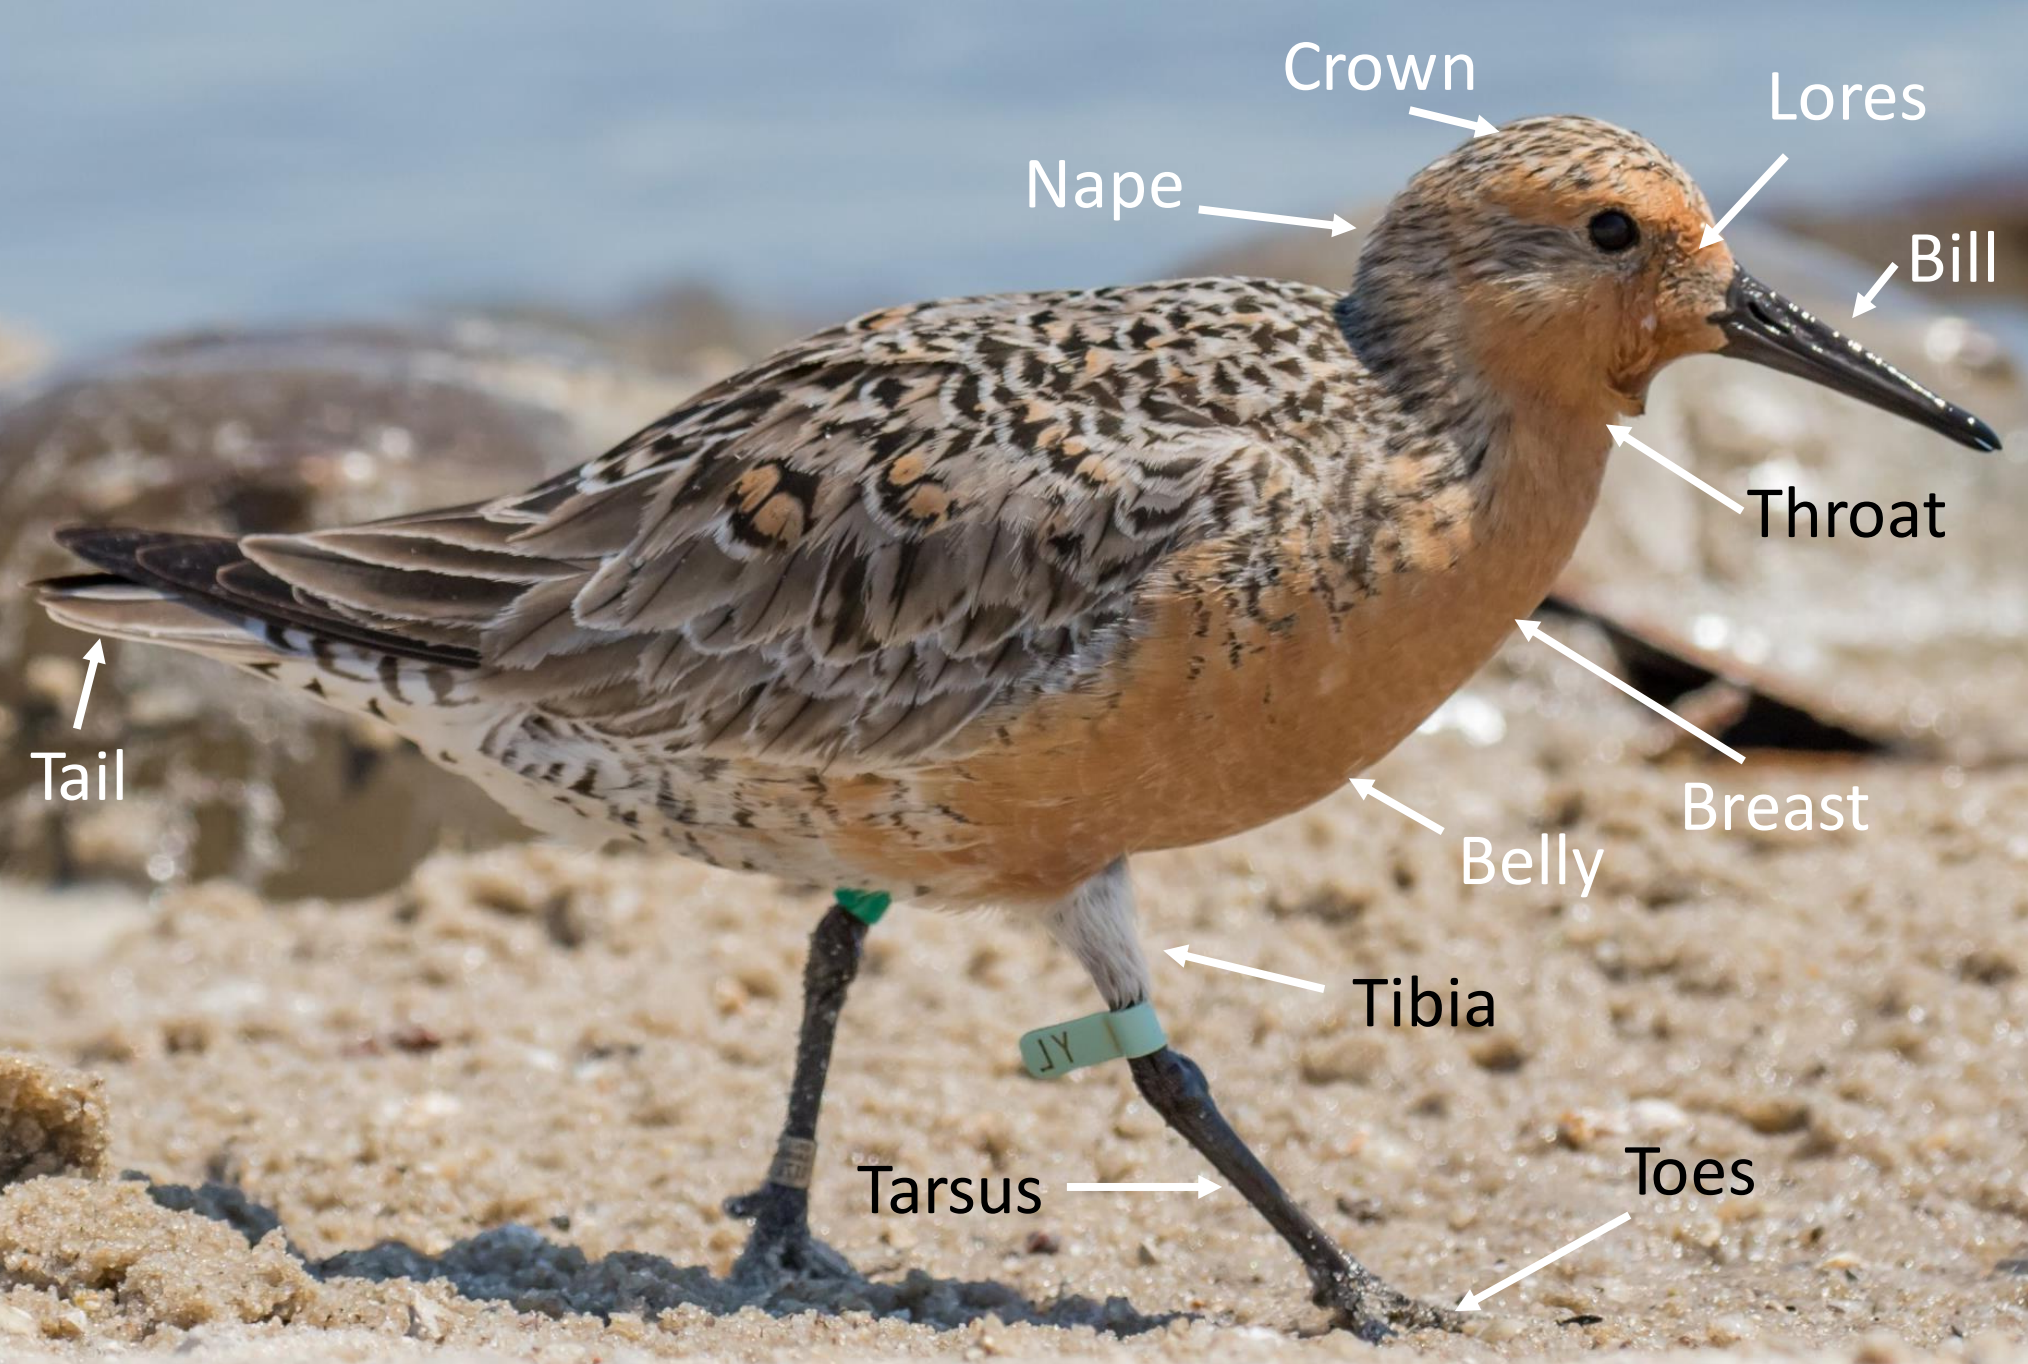

# Introduction to Delaware Bay Shorebirds

## Order Charadriiformes

- There are 19 families and 383 species under the order Charadriiform.
- Many birds in Charadriiform live near water or are pelagic.
- Shorebird, or wader, is a term for birds in the order Charadriiforme that live, feed, and breed on shorelines of oceans, bays, rivers, and/or lakes.

# Bird Topography

Crown

Lores

Nape

Bill

Throat

Tail

Breast

# Molt *the process of growing new feathers that (usually) push out and replace old ones*

- Shorebirds molt twice each year
- Pre-basic molt occurs from late summer to early fall
- Pre-alternate molt occurs from late winter to early spring
- Incomplete molt – only body and head feathers replaced
- Complete molt – all feathers are replaced .