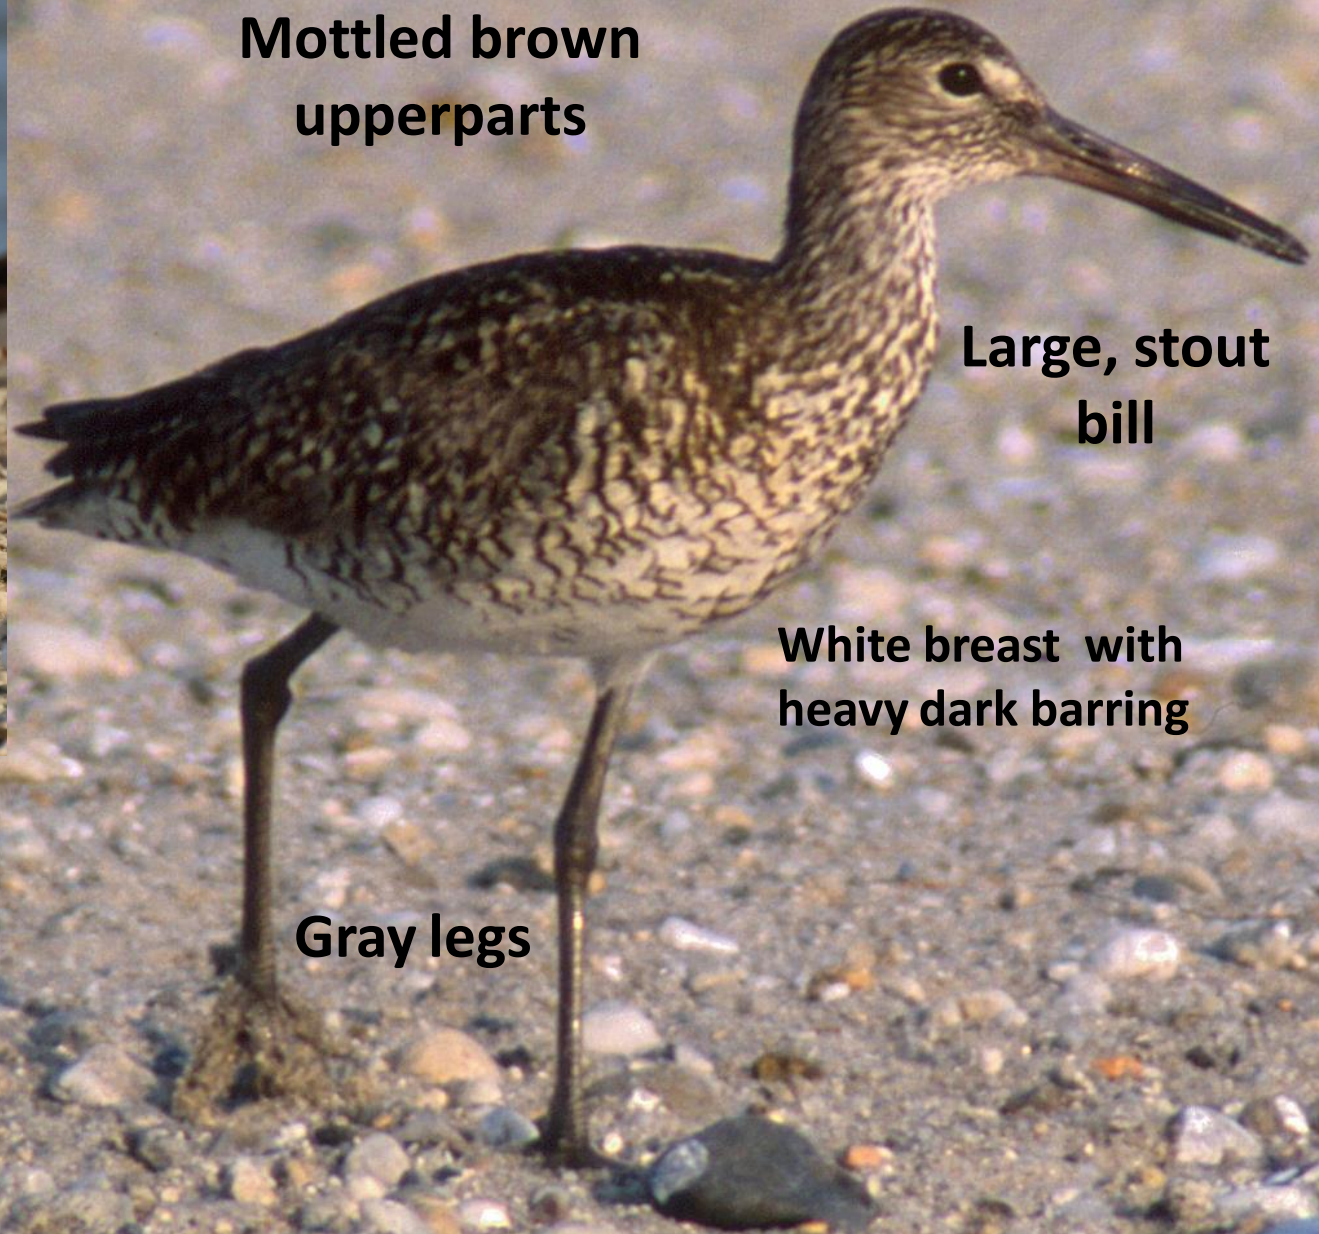

## Basic Plumage

Brown back and crown

Relatively short,  
fine-tipped,  
down-curved  
bill

Yellow-green legs

White belly

# Spotted Sandpiper

*Actitis macularius*

Rob Robinson

Medium-sized  
shorebird with  
unique bobbing  
behavior

Orangish  
bill

Dark belly  
spots on adults

©photo by Jean Hall

Rob Robinson

# Willet

*Catoptrophorus semipalmatus*

~215 g

Alternate Plumage

**Bold black & white  
wing pattern**

©photo by Jean Hall

**Mottled brown  
upperparts**

**Large, stout  
bill**

**White breast with  
heavy dark barring**

**Gray legs**