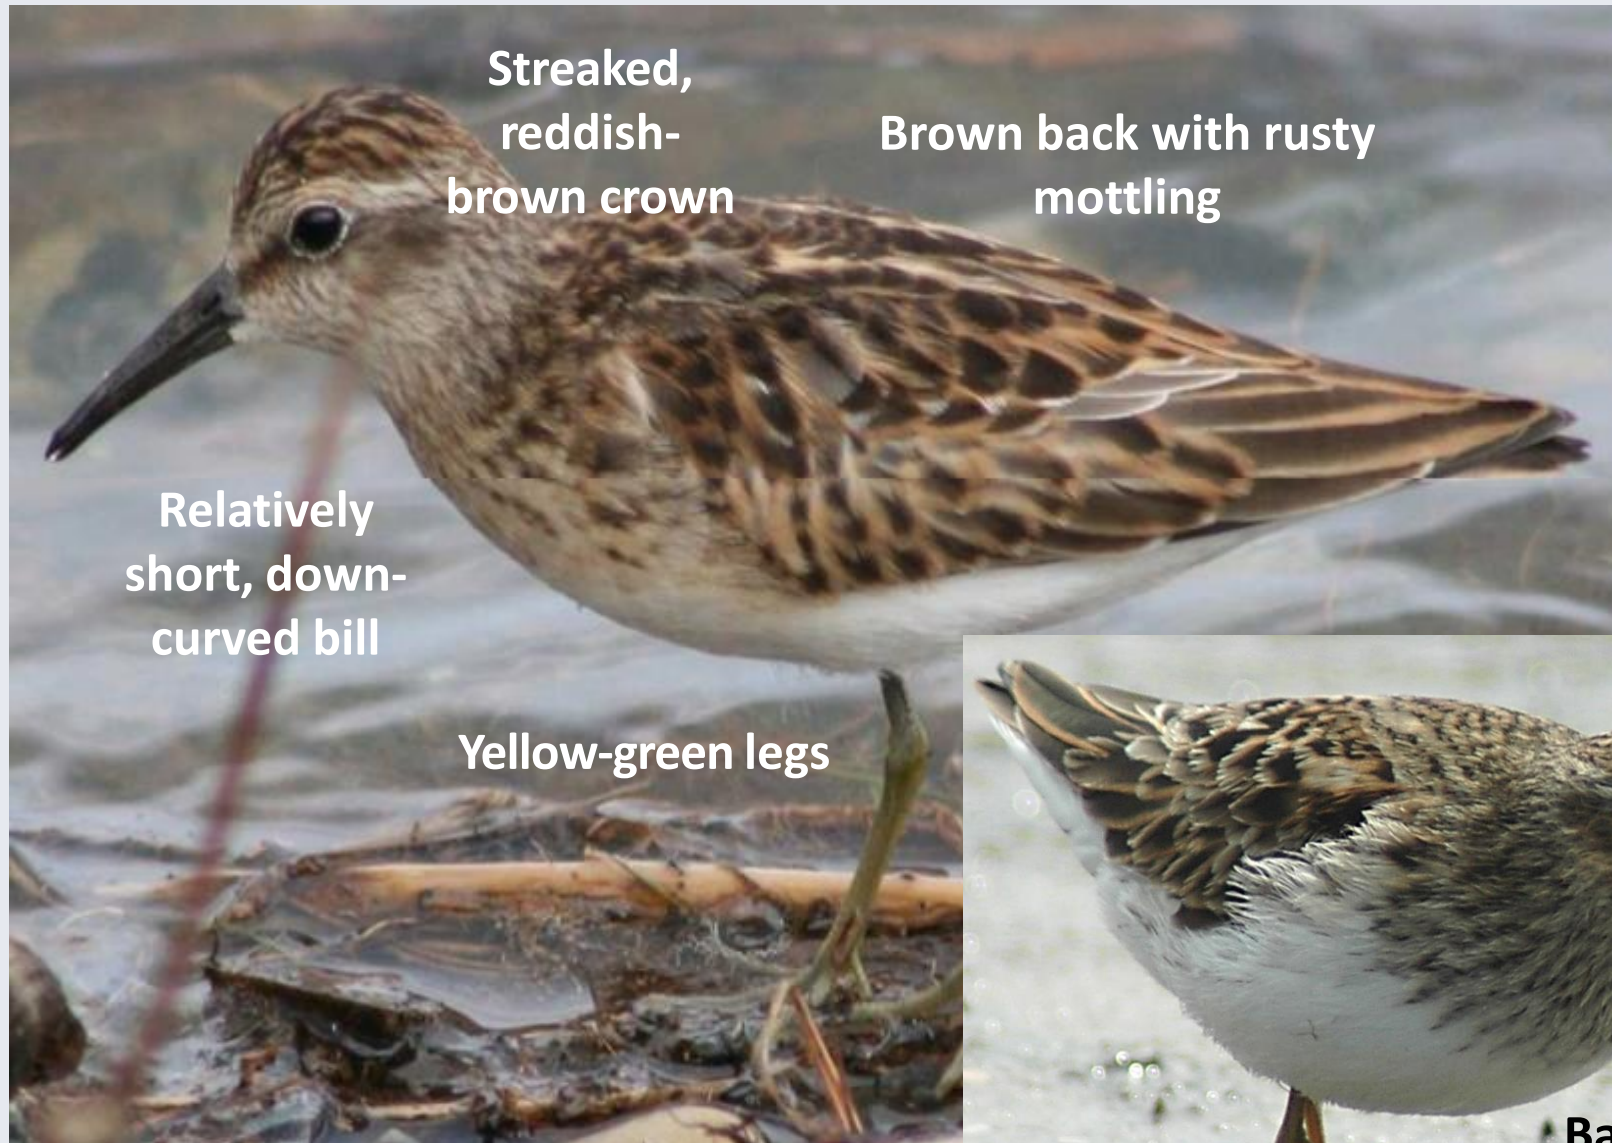

## Alternate Plumage

**Reddish-brown  
back and crown**

**Long down-  
curved bill**

**White face and  
breast with fine  
brown streaks**

**Black legs**

**Black belly patch**

**~60 g**

# Dunlin

*Calidris alpina*

## Basic Plumage

# Least Sandpiper

*Calidris minutilla*

~20 g

Alternate Plumage

Streaked,  
reddish-  
brown crown

Brown back with rusty  
mottling

Relatively  
short, down-  
curved bill

Yellow-green legs