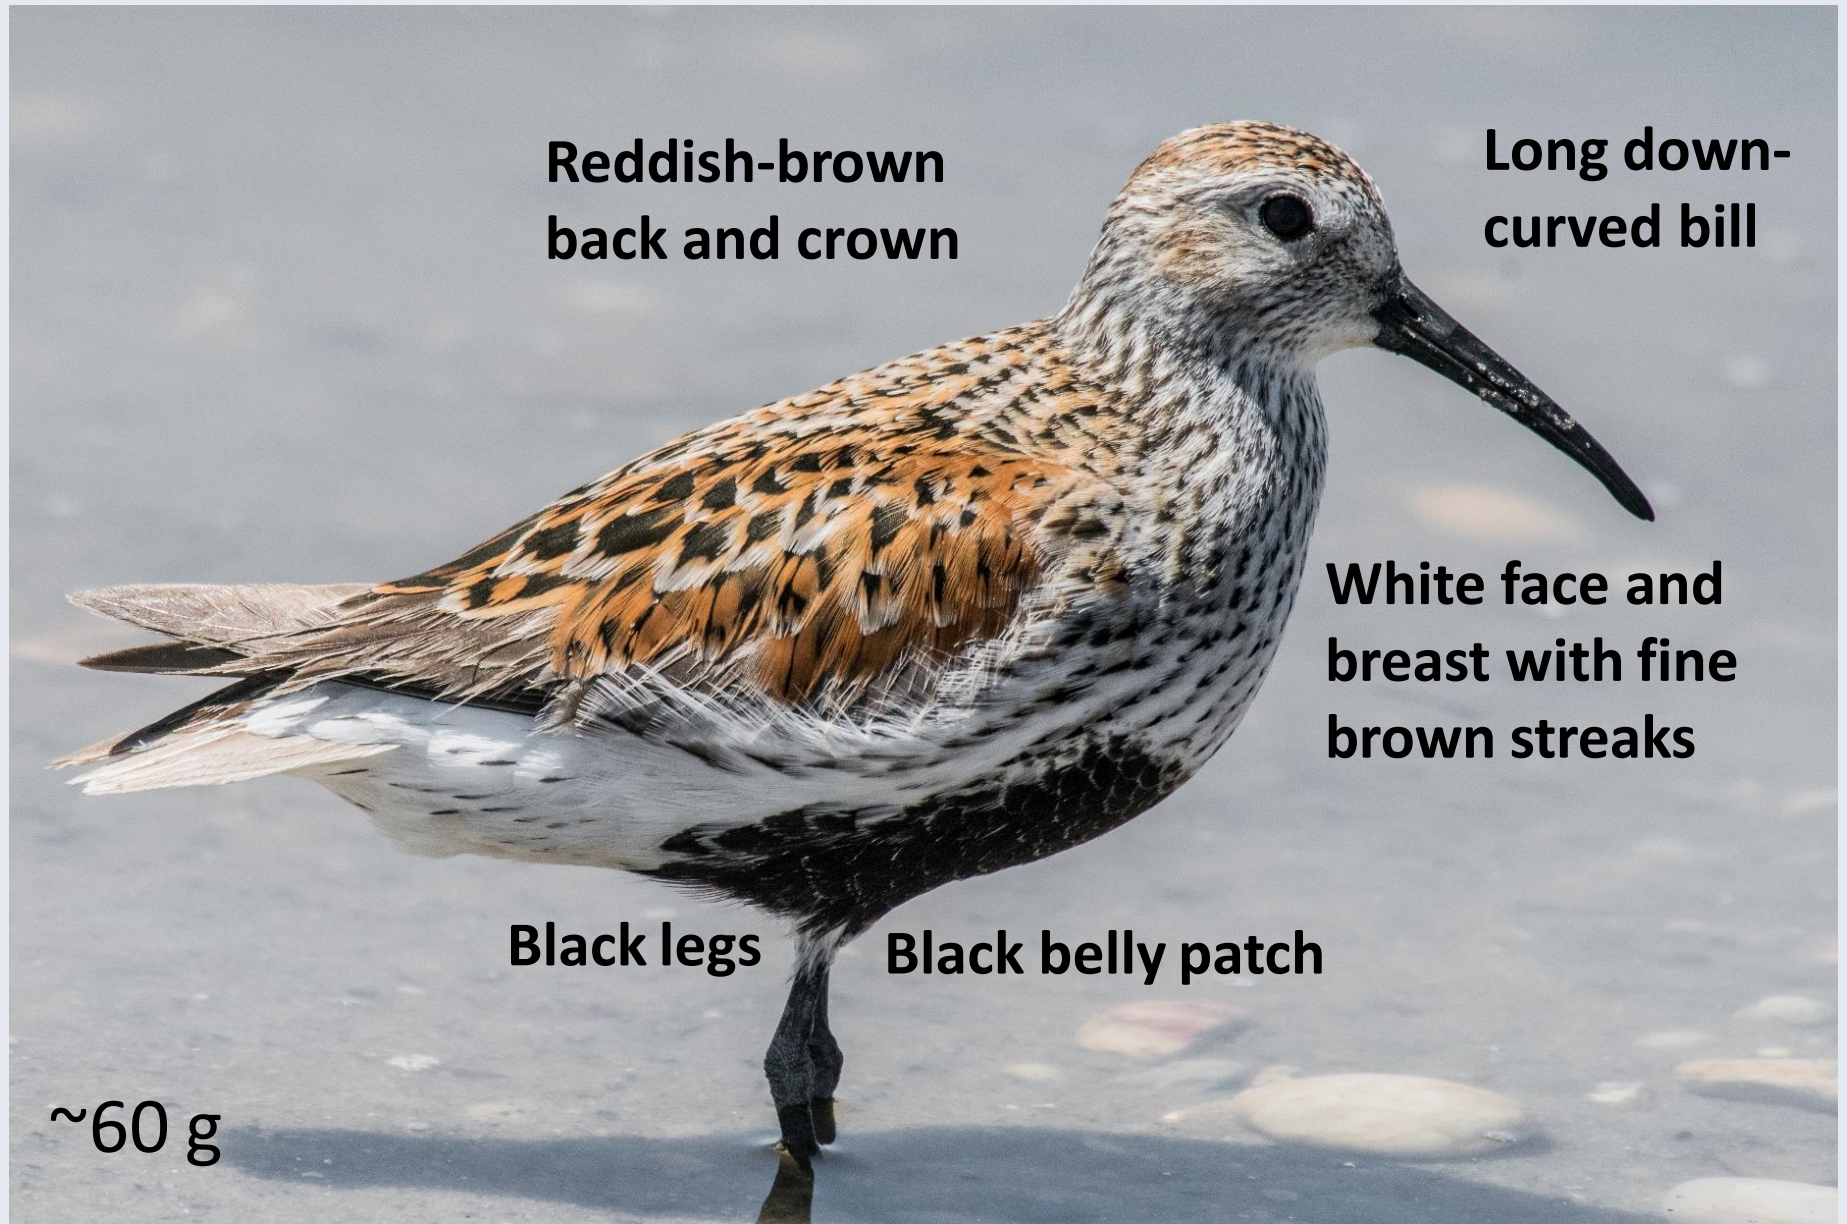

# Other Common Sandpipers in Delaware (*Calidris* and *Catoptrophorus*)

## Alternate Plumage

**Reddish-brown  
back and crown**

**Long down-  
curved bill**

**White face and  
breast with fine  
brown streaks**

**Black legs**

**Black belly patch**

**~60 g**

## Basic Plumage

Brown back and crown

Relatively short,  
fine-tipped,  
down-curved  
bill

Yellow-green legs

White belly

# Spotted Sandpiper

*Actitis macularius*

Rob Robinson

Medium-sized  
shorebird with  
unique bobbing  
behavior

Orangish  
bill

Dark belly  
spots on adults

©photo by Jean Hall

Rob Robinson