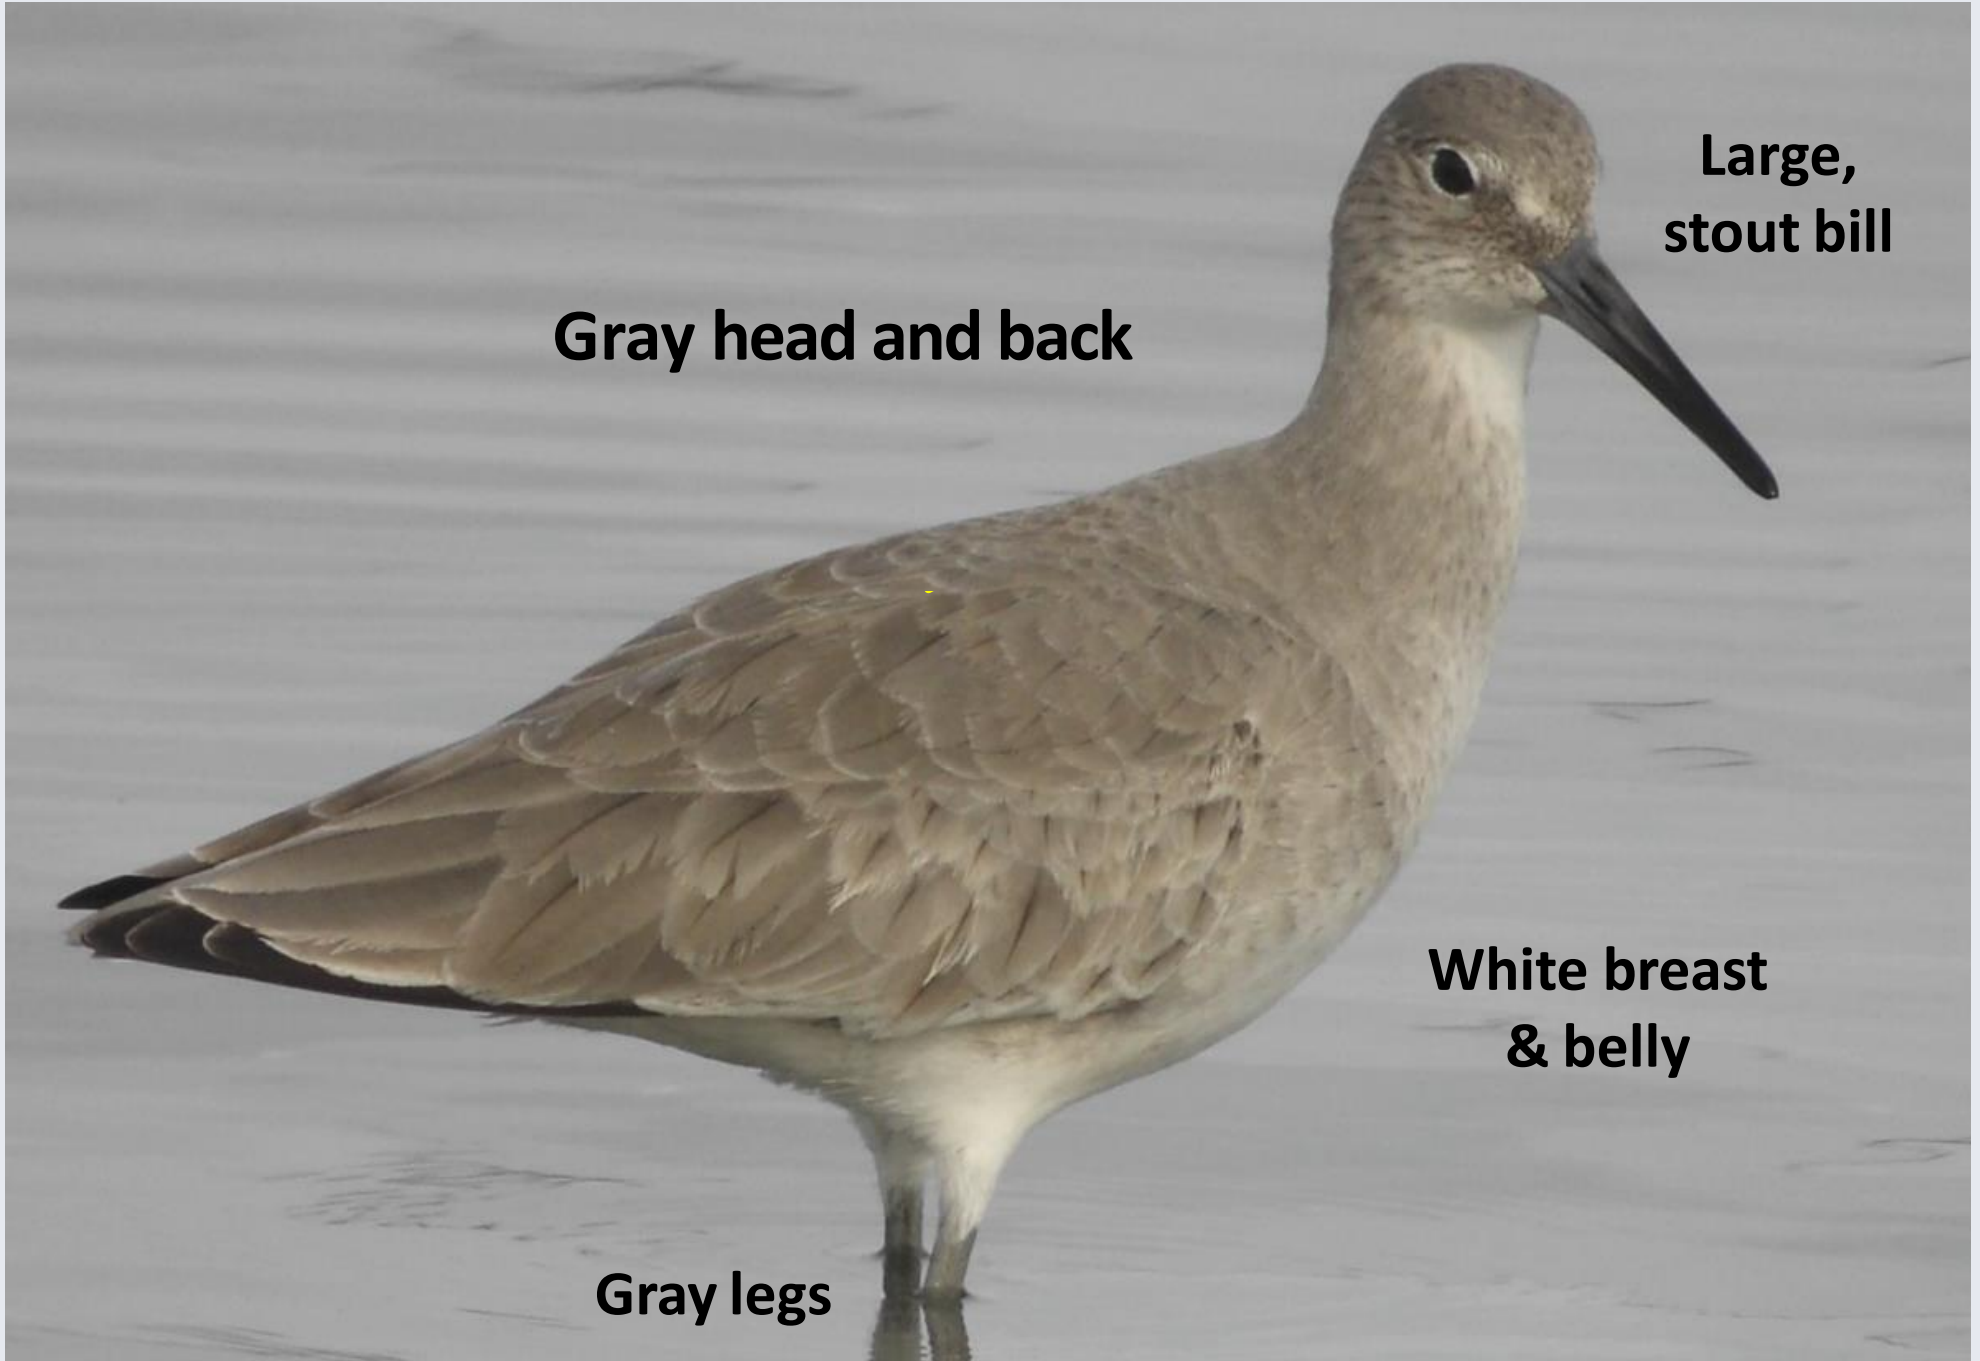

Willet

Catoptrophorus semipalmatus

Basic Plumage

**Large,
stout bill**

Gray head and back

**White breast
& belly**

Gray legs