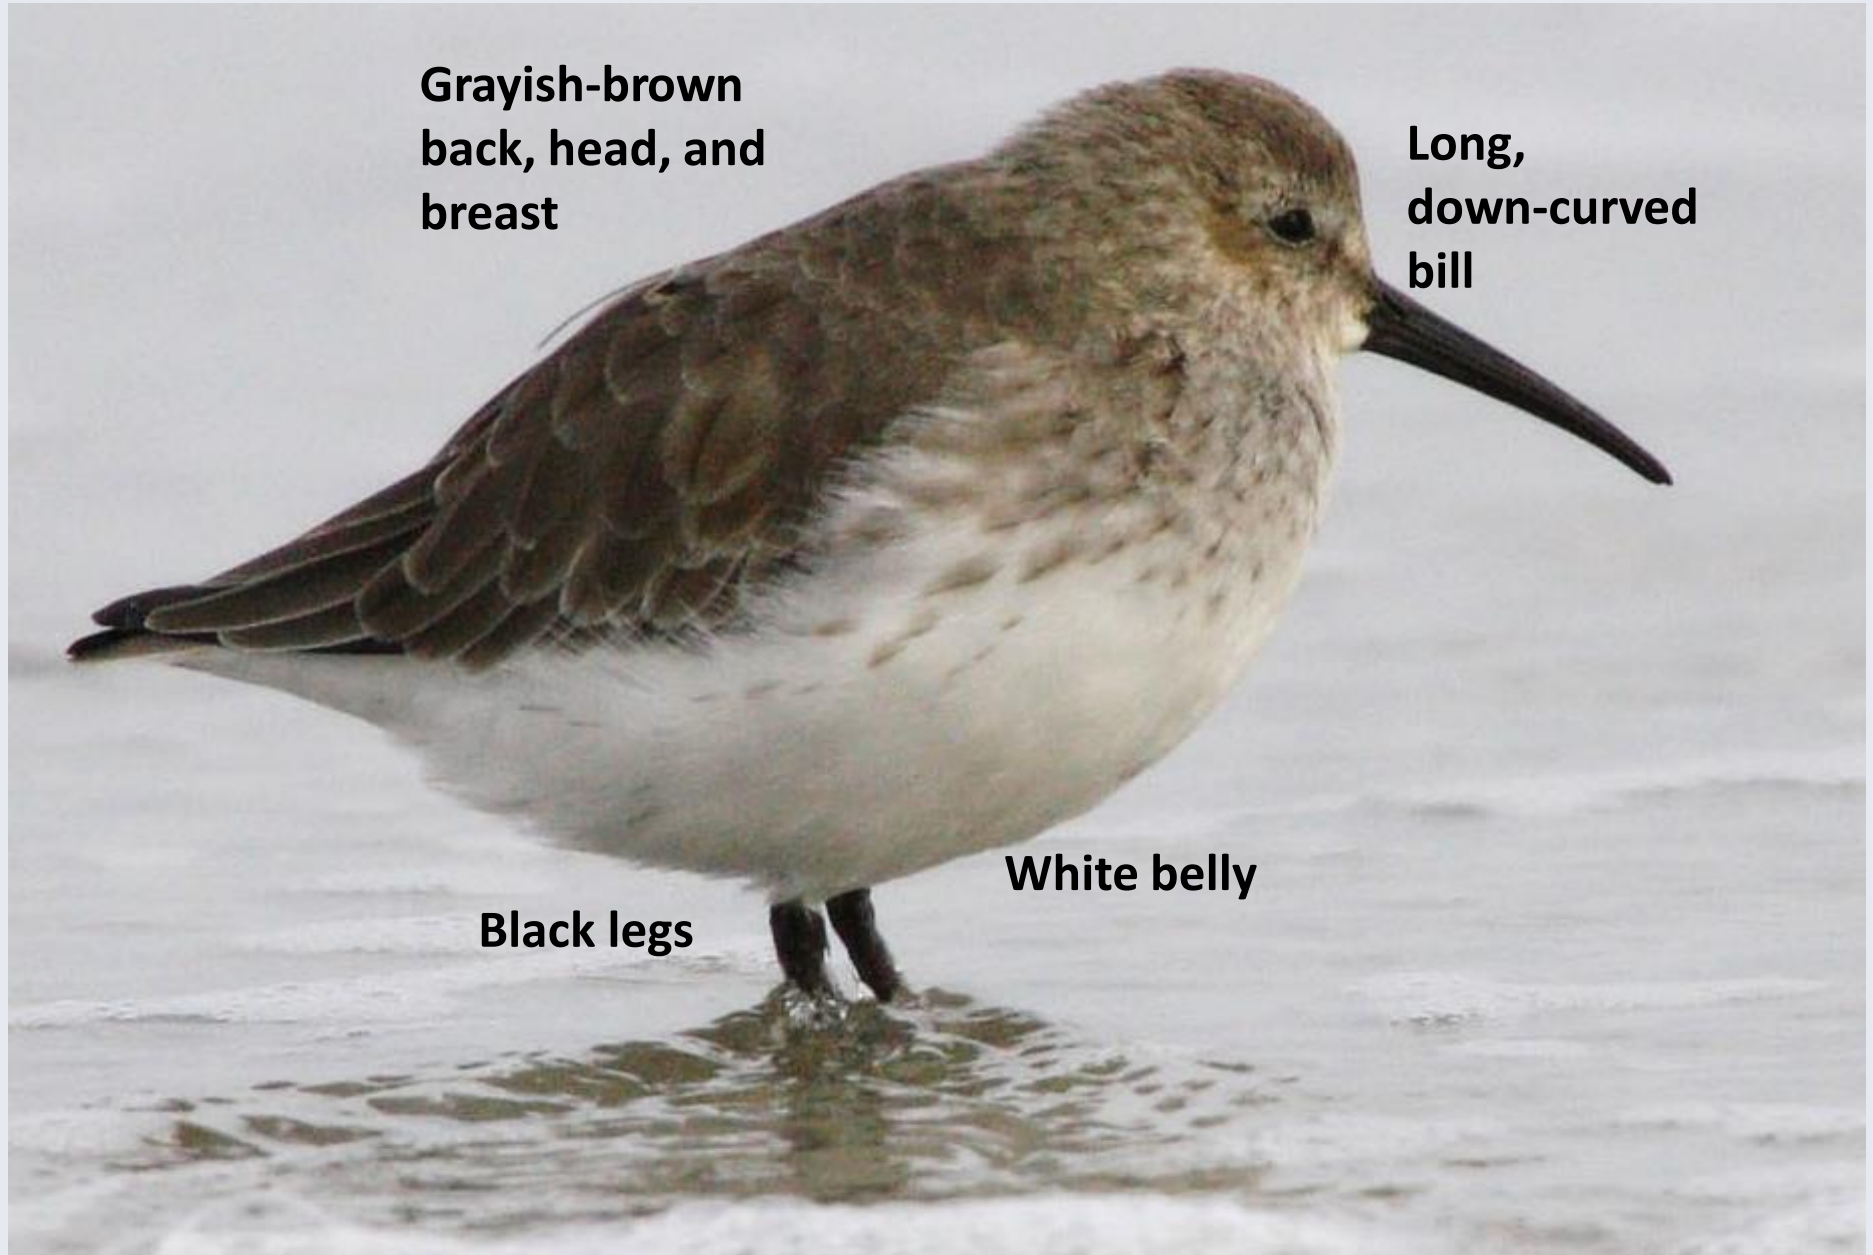

Dunlin

Calidris alpina

Basic Plumage