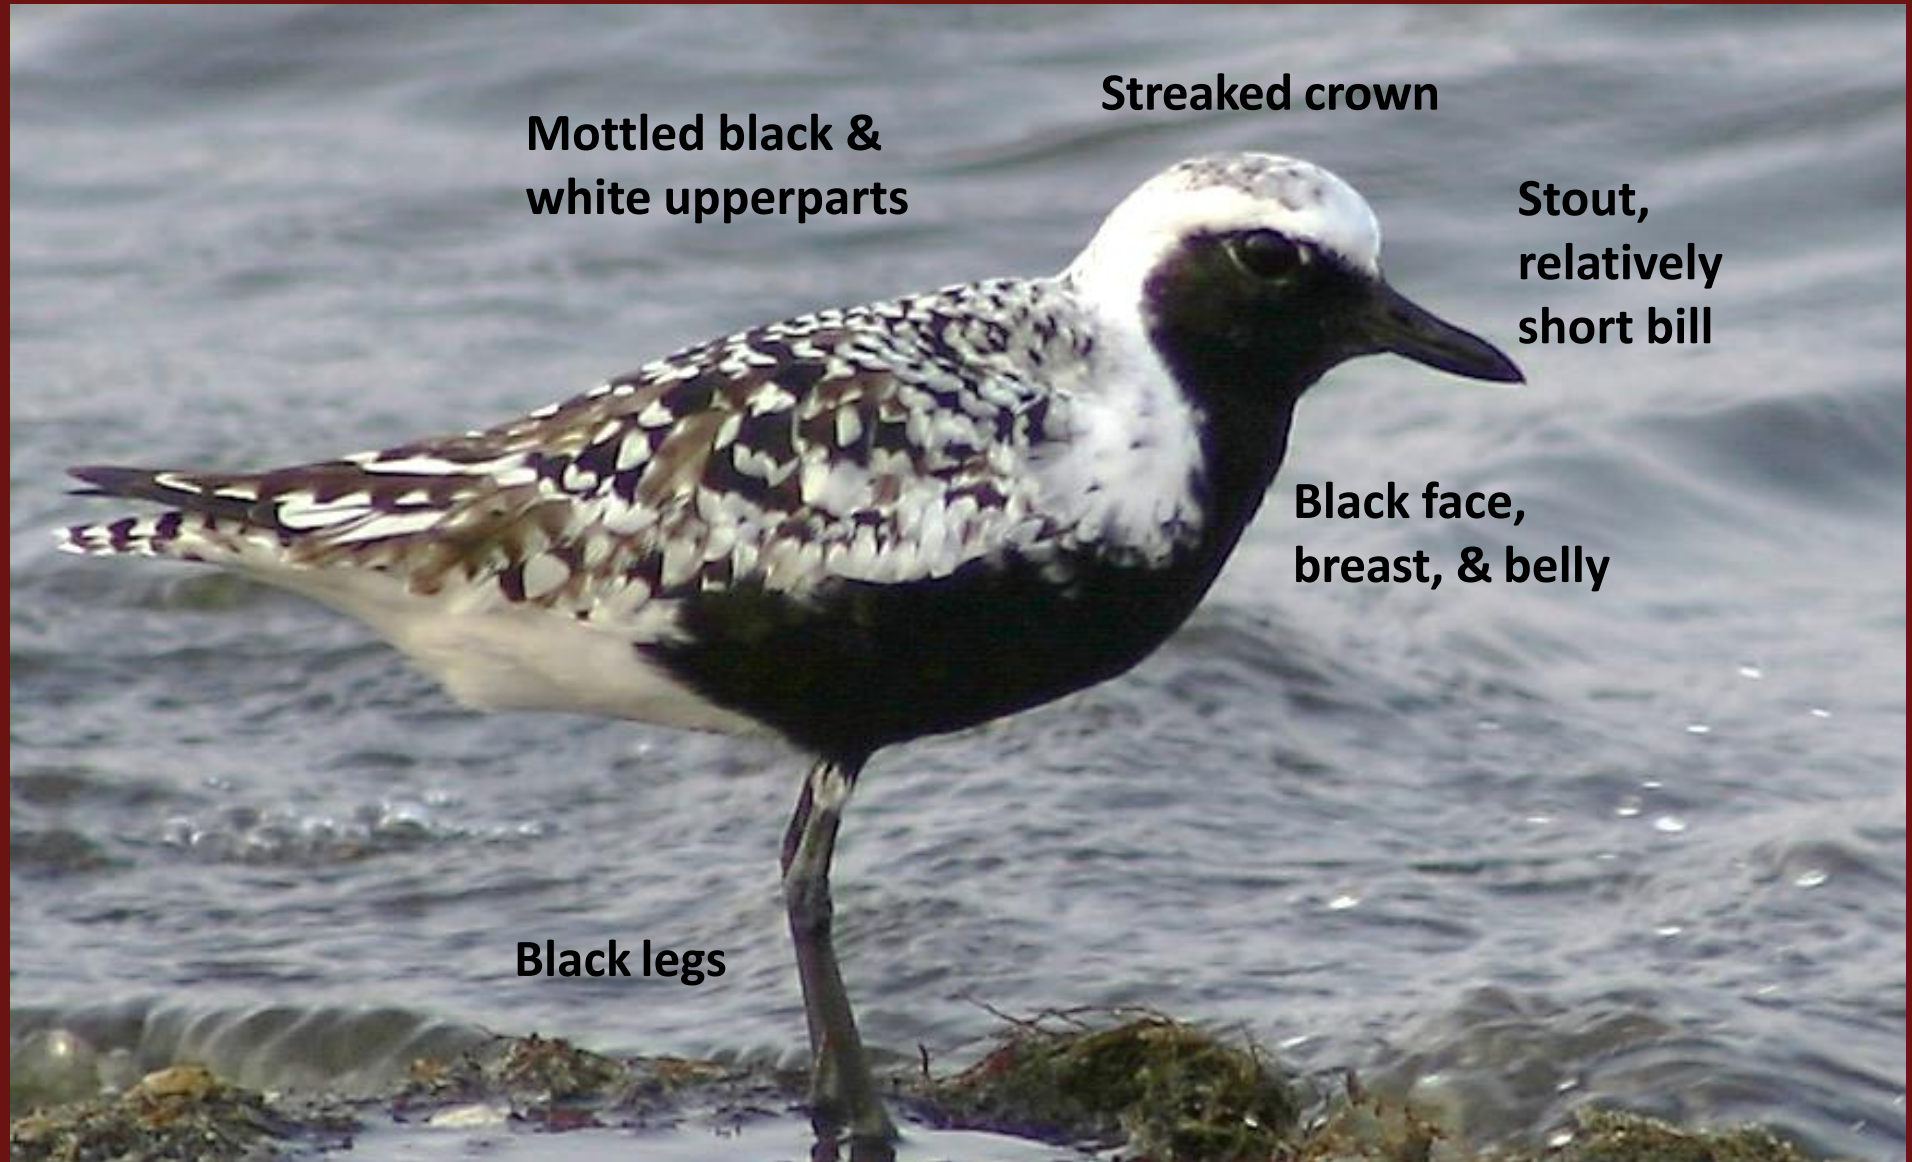

Charadrius semipalmatus

Basic Plumage

Black-bellied Plover

Pluvialis squatarola

Alternate Plumage

Mottled black &
white upperparts

Streaked crown

Stout,
relatively
short bill

Black face,
breast, & belly

Black legs

Chris Bennett

~240 g

Black-bellied Plover

Pluvialis squatarola

Basic Plumage

Bill Buchanan