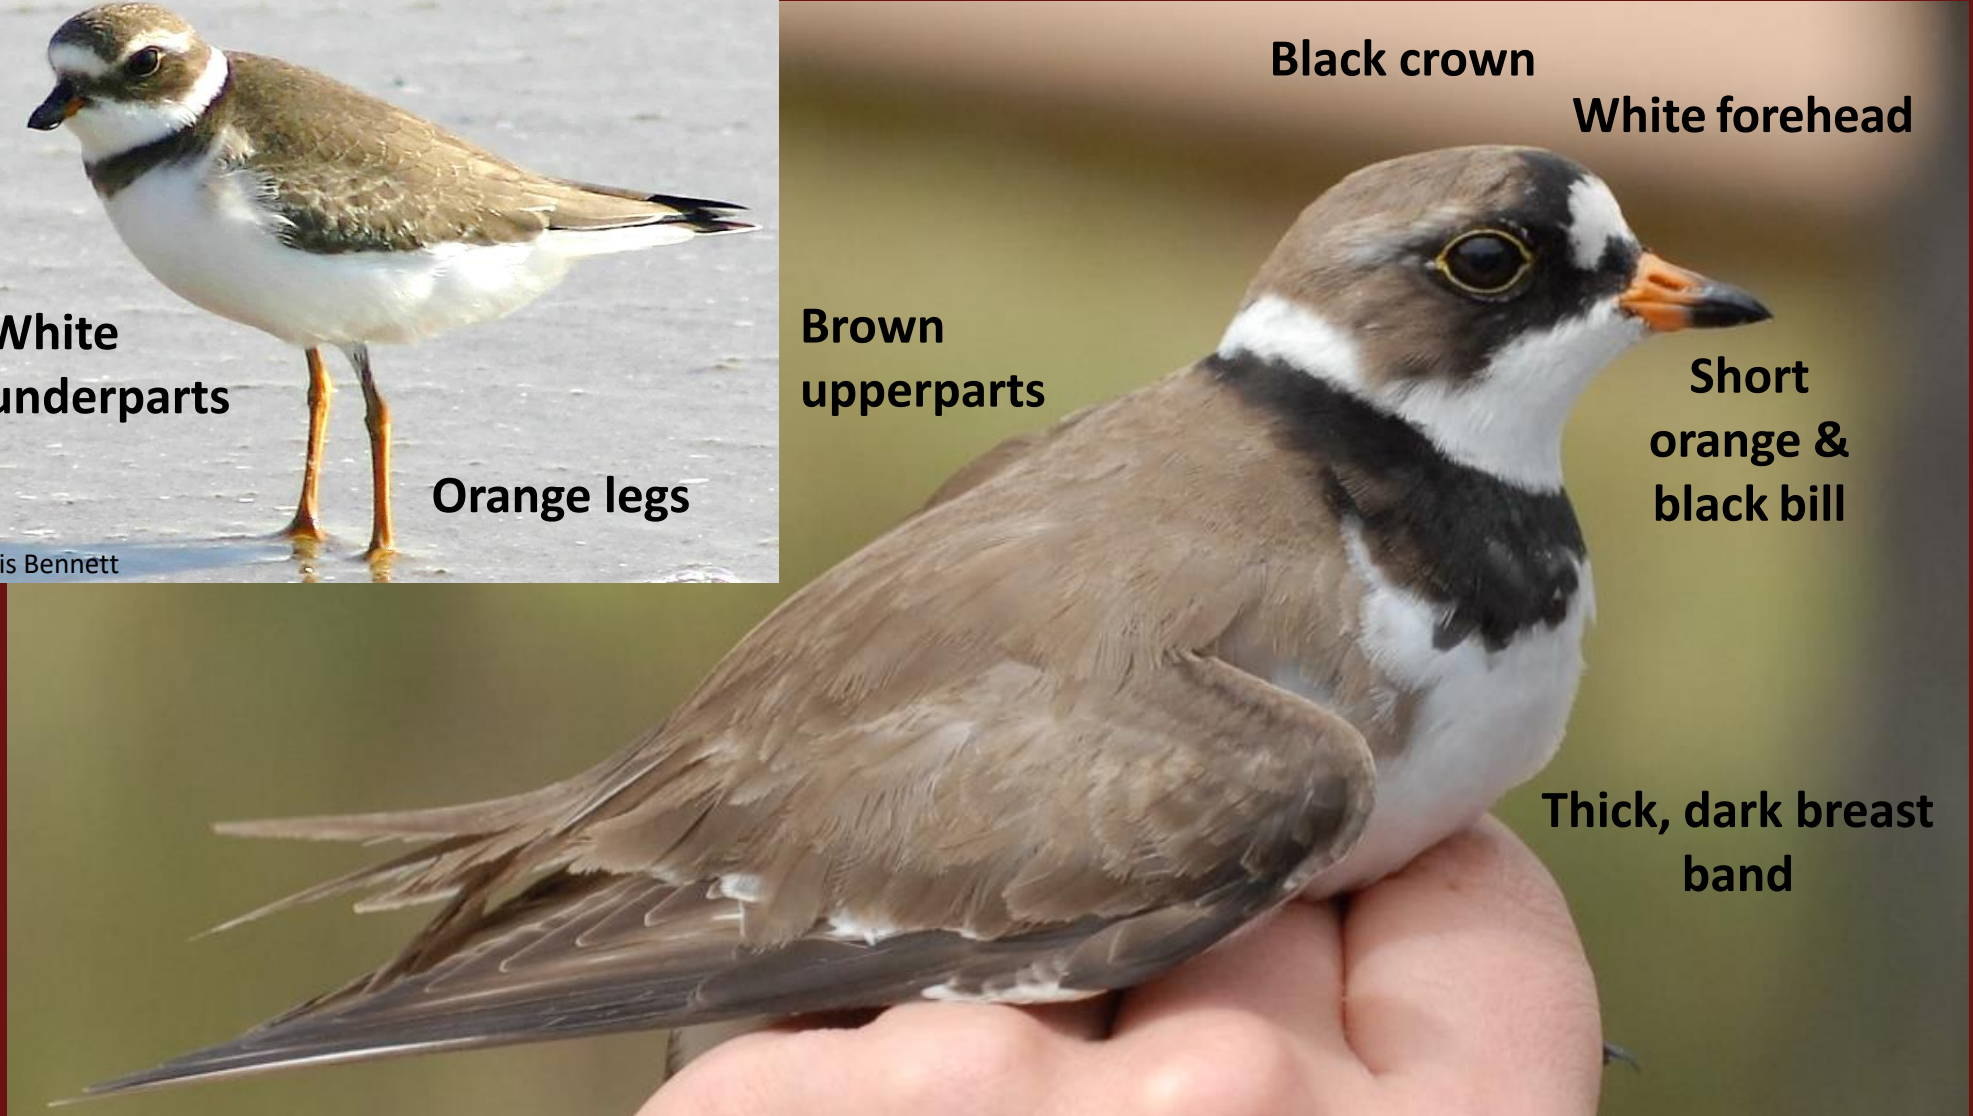

Gulls (*Larus*) and Plovers (*Charadrius* and *Pluvialis*)

Piping Plover

Charadrius melodus

Alternate Plumage

Grey upperparts

Black crown stripe

Short, orange bill with black tip

Black neck band

White belly

Orange legs

Semipalmated Plover

Charadrius semipalmatus

~45 g

Alternate Plumage

White
underparts

Orange legs

Chris Bennett

Brown
upperparts

Black crown

White forehead

Short
orange &
black bill

Thick, dark breast
band

Ruth Walker

Semipalmated Plover

Charadrius semipalmatus

Basic Plumage

Black-bellied Plover

Pluvialis squatarola

Alternate Plumage

Mottled black &
white upperparts

Streaked crown

Stout,
relatively
short bill