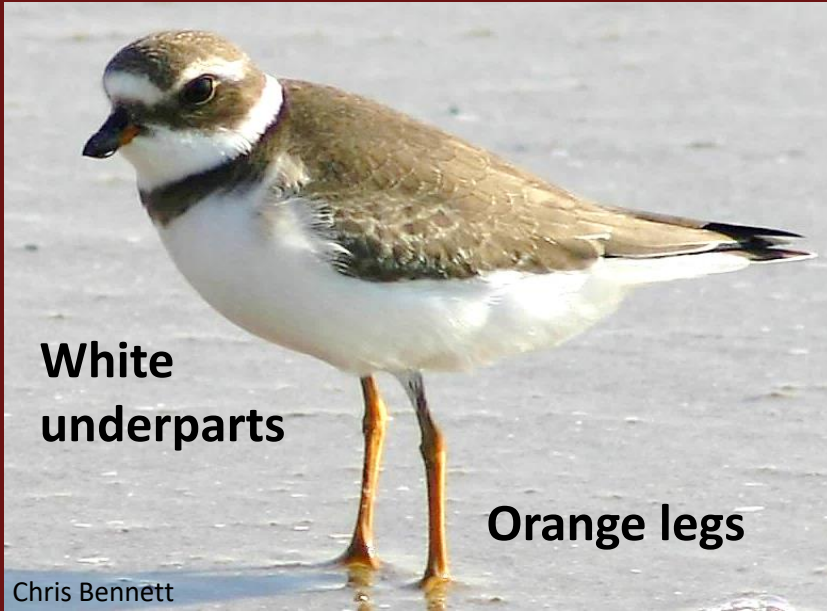

Gulls (*Larus*) and Plovers (*Charadrius* and *Pluvialis*)

Piping Plover

Charadrius melodus

Alternate Plumage

Grey upperparts

Black crown stripe

Short, orange bill with black tip

Black neck band

White belly

Orange legs

Semipalmated Plover

Charadrius semipalmatus

~45 g

Alternate Plumage

White
underparts

Orange legs

Charadrius semipalmatus

Basic Plumage

Black-bellied Plover

Pluvialis squatarola

Alternate Plumage

Mottled black &
white upperparts

Streaked crown

Stout,
relatively
short bill