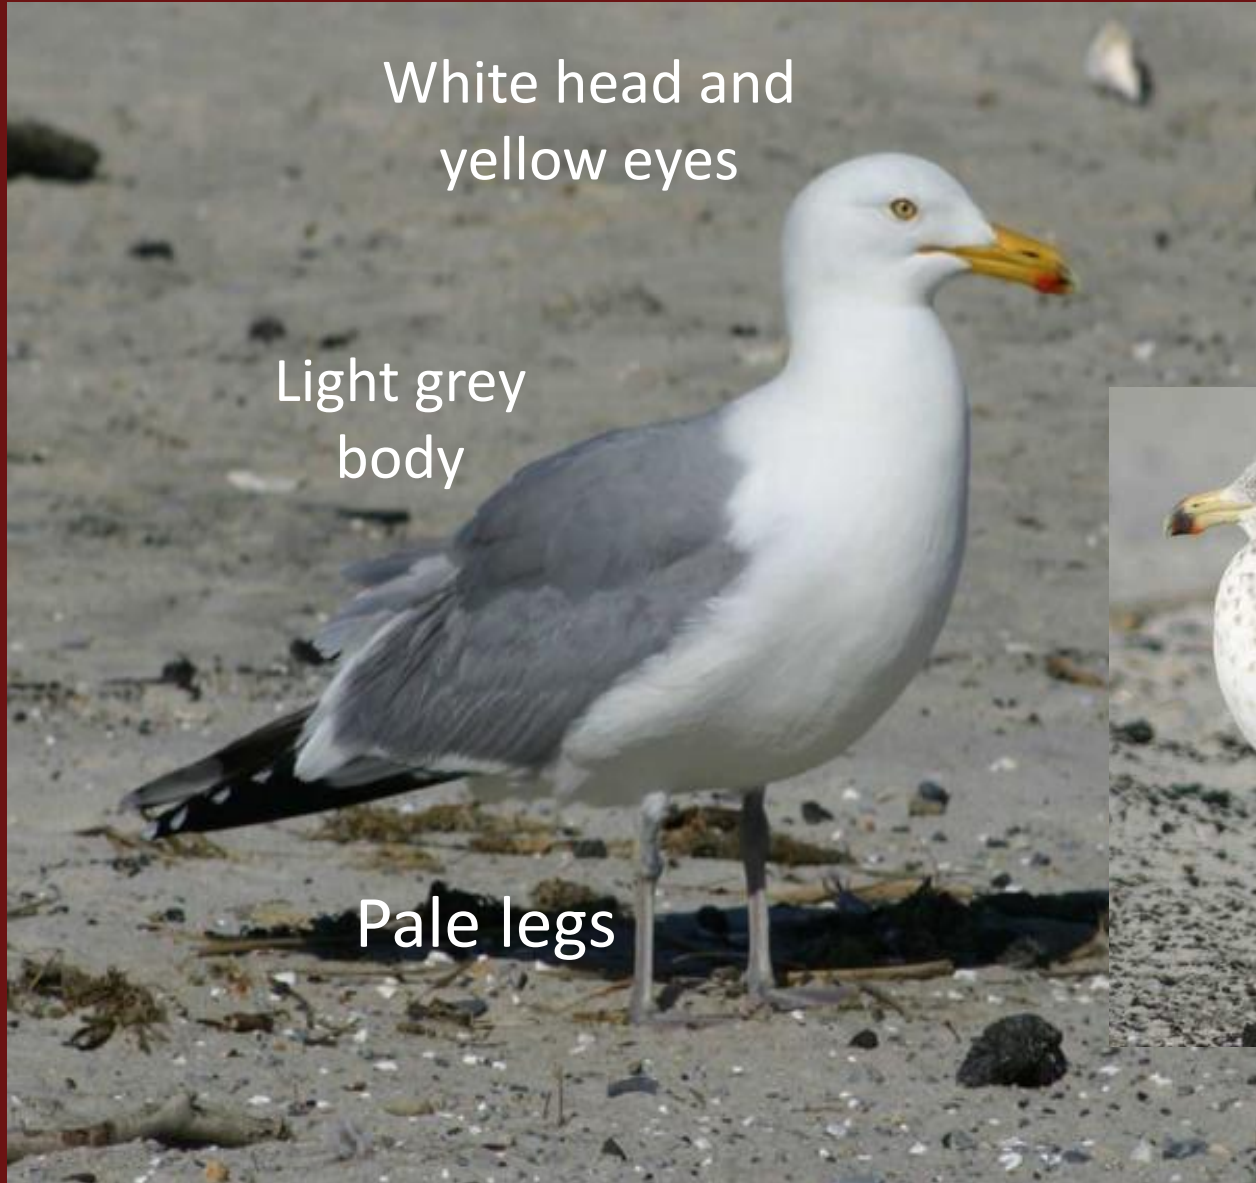

Few to no white spots on primaries

320 g

Chris Bennett

Ring-billed Gull

Larus delawarensis

Alternate Plumage

White head with light eyes

Black band on
yellow bill

Yellow legs

Chris Bennett

520 g

Attains adult plumage (illustrated here) in three years. Immature plumages vary by age.

Basic Plumage

Tan streaking on
the head

Chris Bennett

Herring Gull

Larus argentatus

Alternate Plumage

Attains adult plumage (illustrated here) in four years. Immature plumages vary by age

Basic Plumage

Chris Bennett

Chris Bennett

1,150 g

Great Black-backed Gull