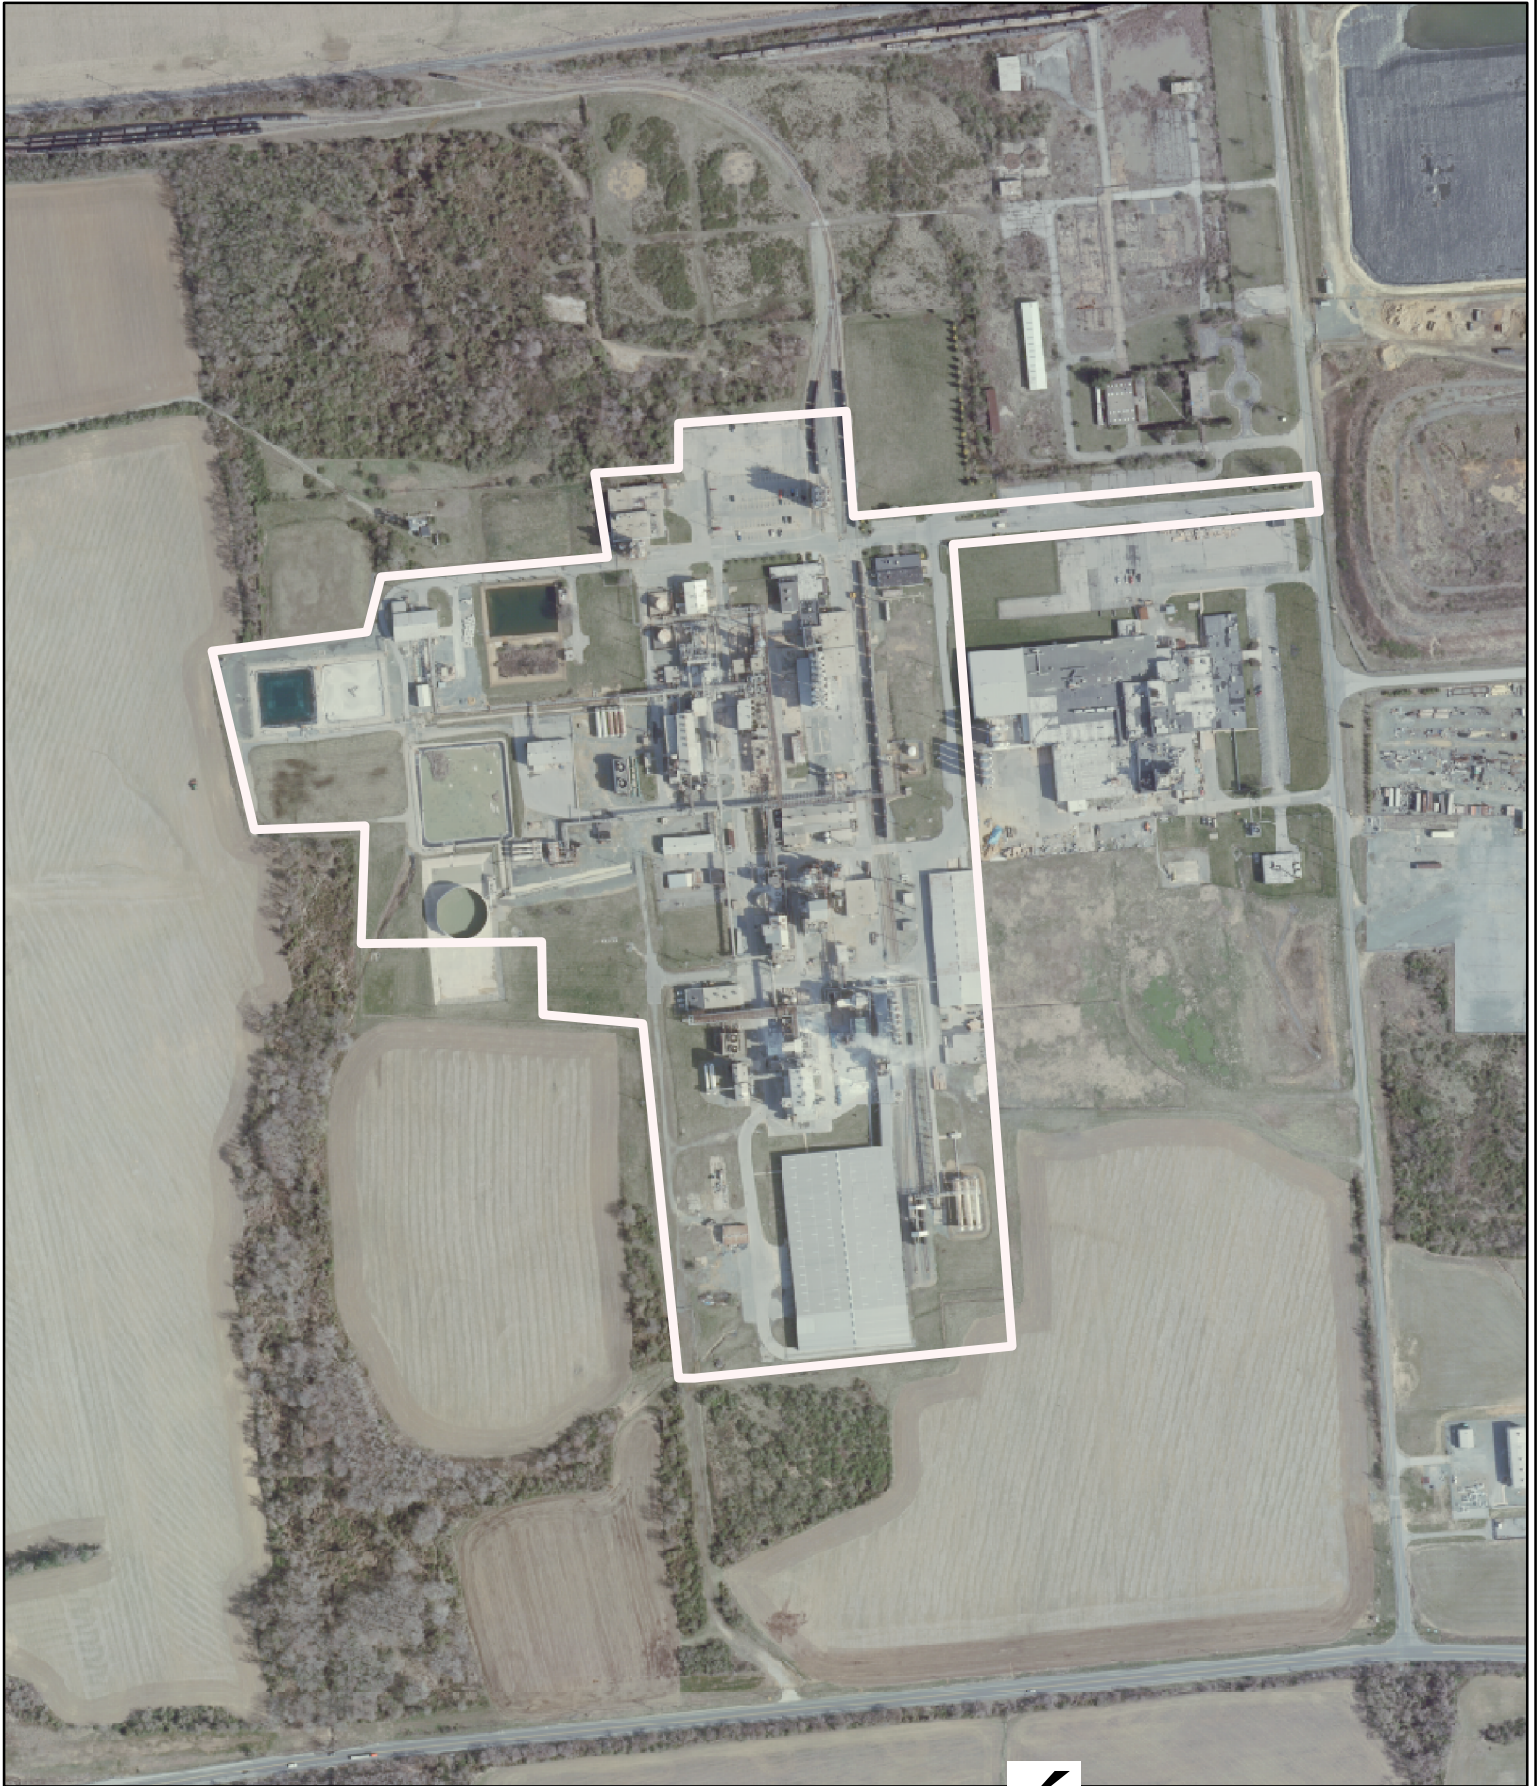

Formosa Plastics

0 0.1 0.2 Miles