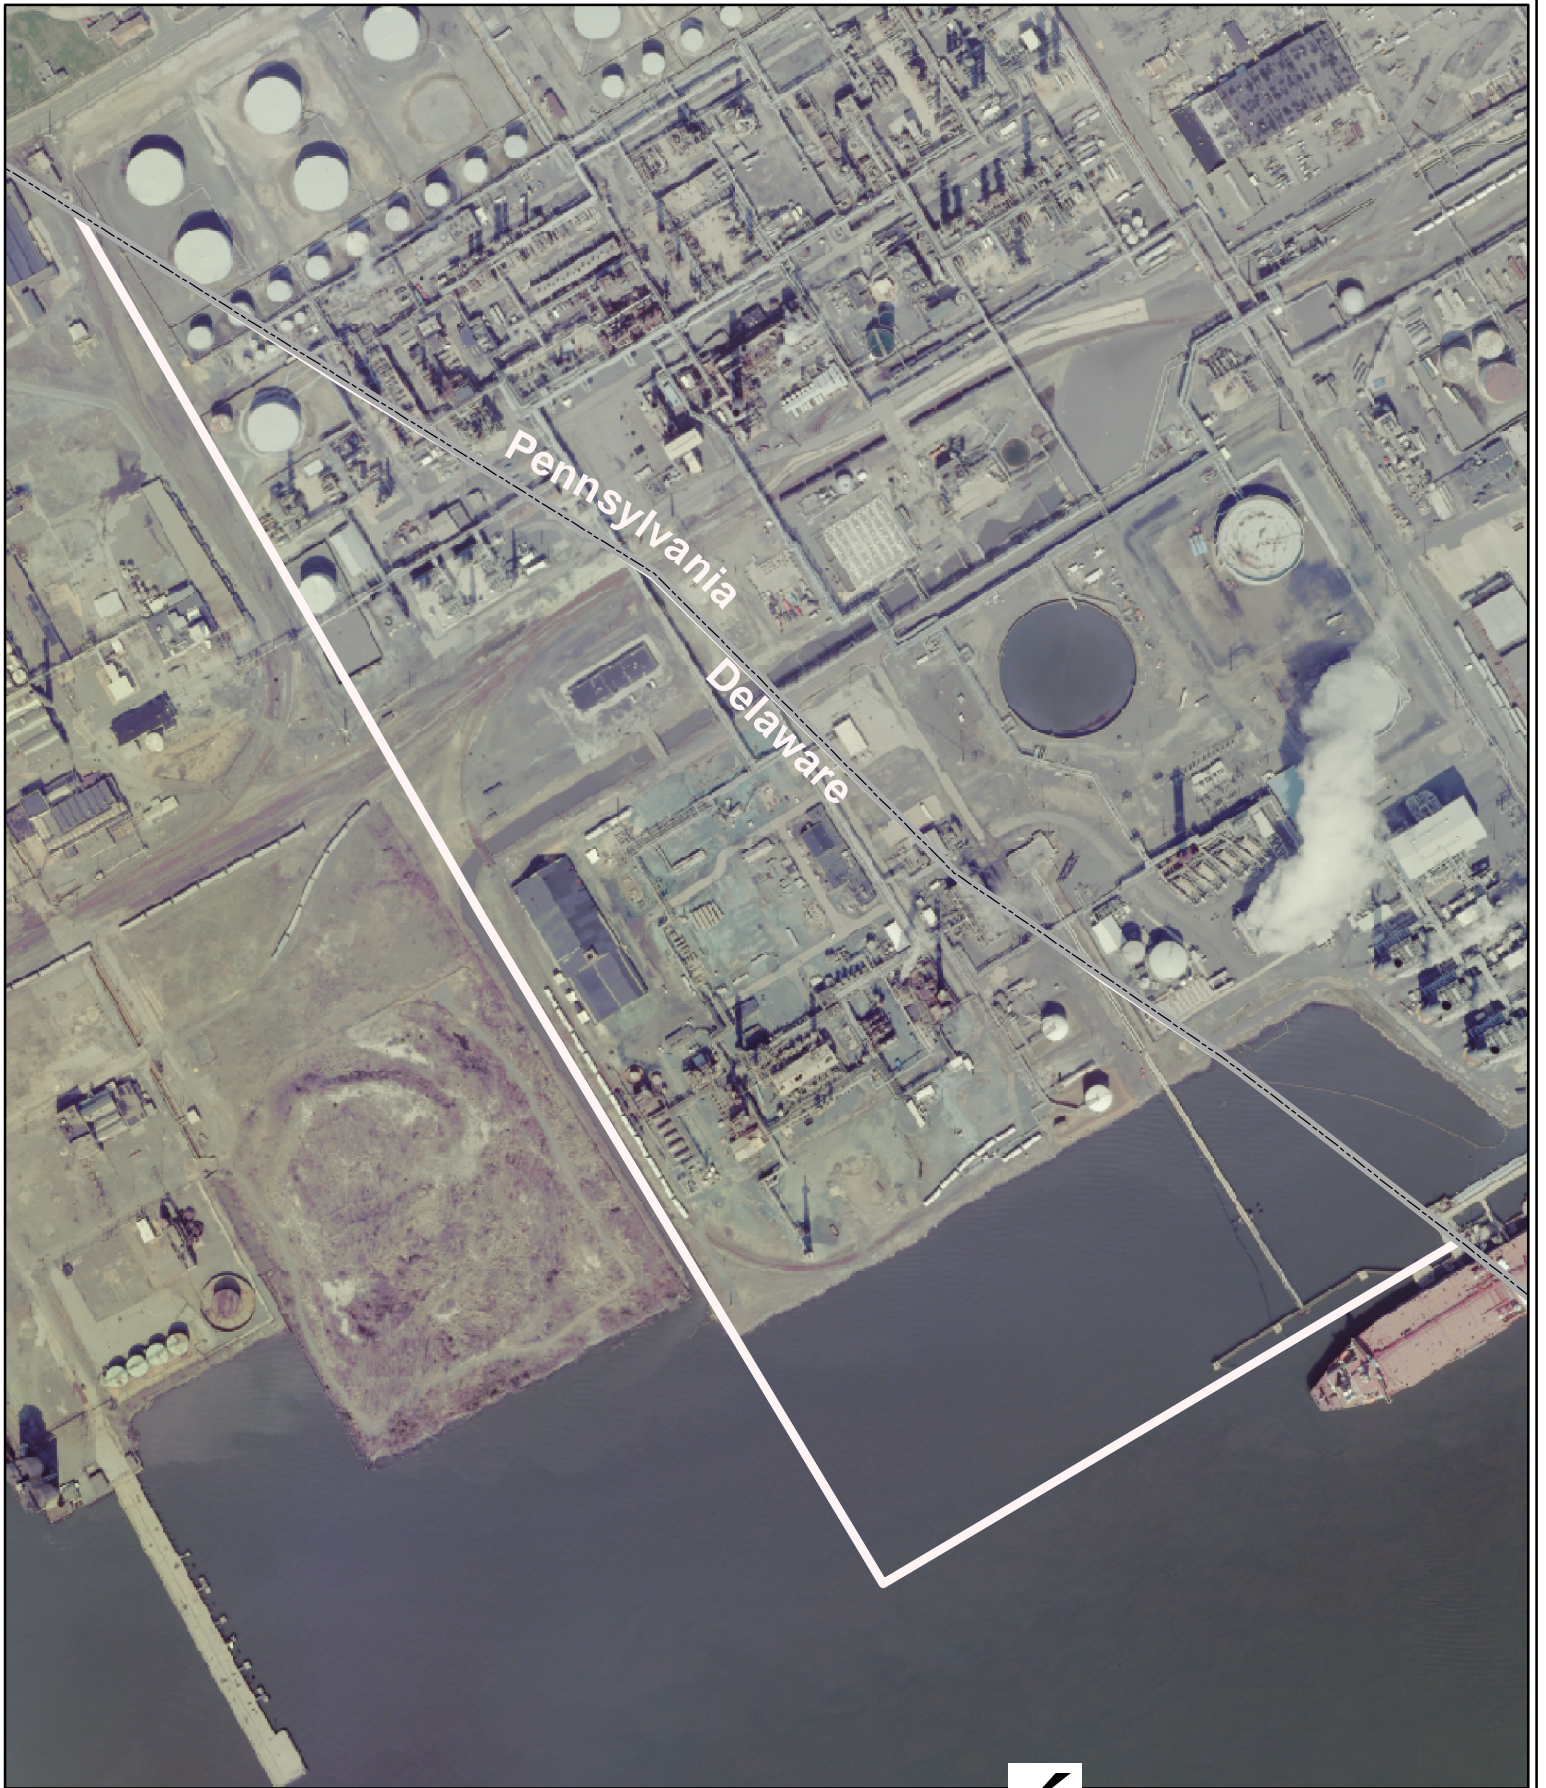

The Coastal Strip

(Area regulated by the Delaware Coastal Zone Act Chapter 70, Title 7, Delaware Code)

Legend

-  Coastal Zone
-  Coastal Zone - Water
-  Coastal Zone - Land
-  Not regulated by Coast Zone Act

 N

Boundary at the mouth of the Delaware Bay is in dispute.

This map is prepared primarily for internal DNREC resource management purposes. The information contained hereon is preliminary and is subject to change or modification at any time. Use of this information by others is at their own risk and the DNREC in no way guarantees the accuracy of the information.

Sun Oil

0 0.15 0.3 Miles

General Chemical

0 0.1 0.2 Miles

Ocean Port Industries

0 0.15 0.3 Miles

Citi Steel

0 0.2 0.4 Miles

DuPont - Edgemoor

0 0.25 0.5 Miles

Port of Wilmington

0 0.4 0.8 Miles

Uniqema

0

0.4

0.8 Miles