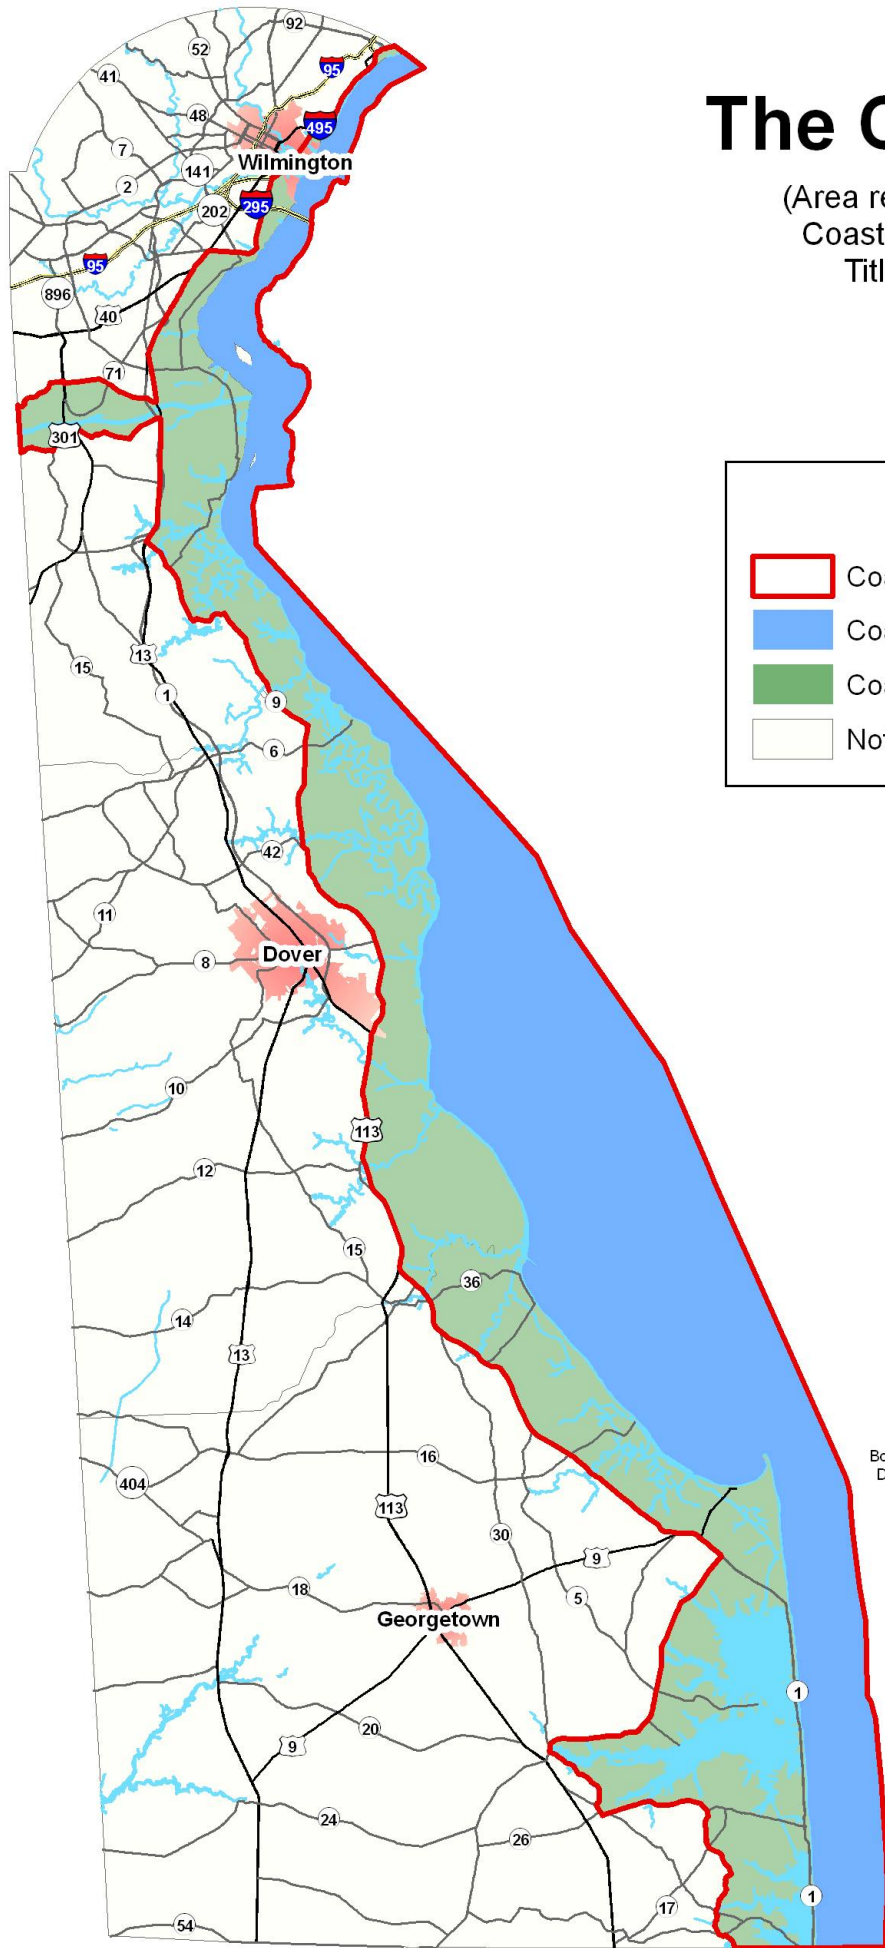

The Coastal Strip

(Area regulated by the Delaware Coastal Zone Act Chapter 70, Title 7, Delaware Code)

Legend

-  Coastal Zone
-  Coastal Zone - Water
-  Coastal Zone - Land
-  Not regulated by Coast Zone Act

 N

Boundary at the mouth of the Delaware Bay is in dispute.

This map is prepared primarily for internal DNREC resource management purposes. The information contained hereon is preliminary and is subject to change or modification at any time. Use of this information by others is at their own risk and the DNREC in no way guarantees the accuracy of the information.

Sun Oil

0 0.15 0.3 Miles

General Chemical

0 0.1 0.2 Miles

Ocean Port Industries

0 0.15 0.3 Miles

Citi Steel

0 0.2 0.4 Miles

DuPont - Edgemoor

0 0.25 0.5 Miles

Port of Wilmington

0 0.4 0.8 Miles

Uniqema

0

0.4

0.8 Miles