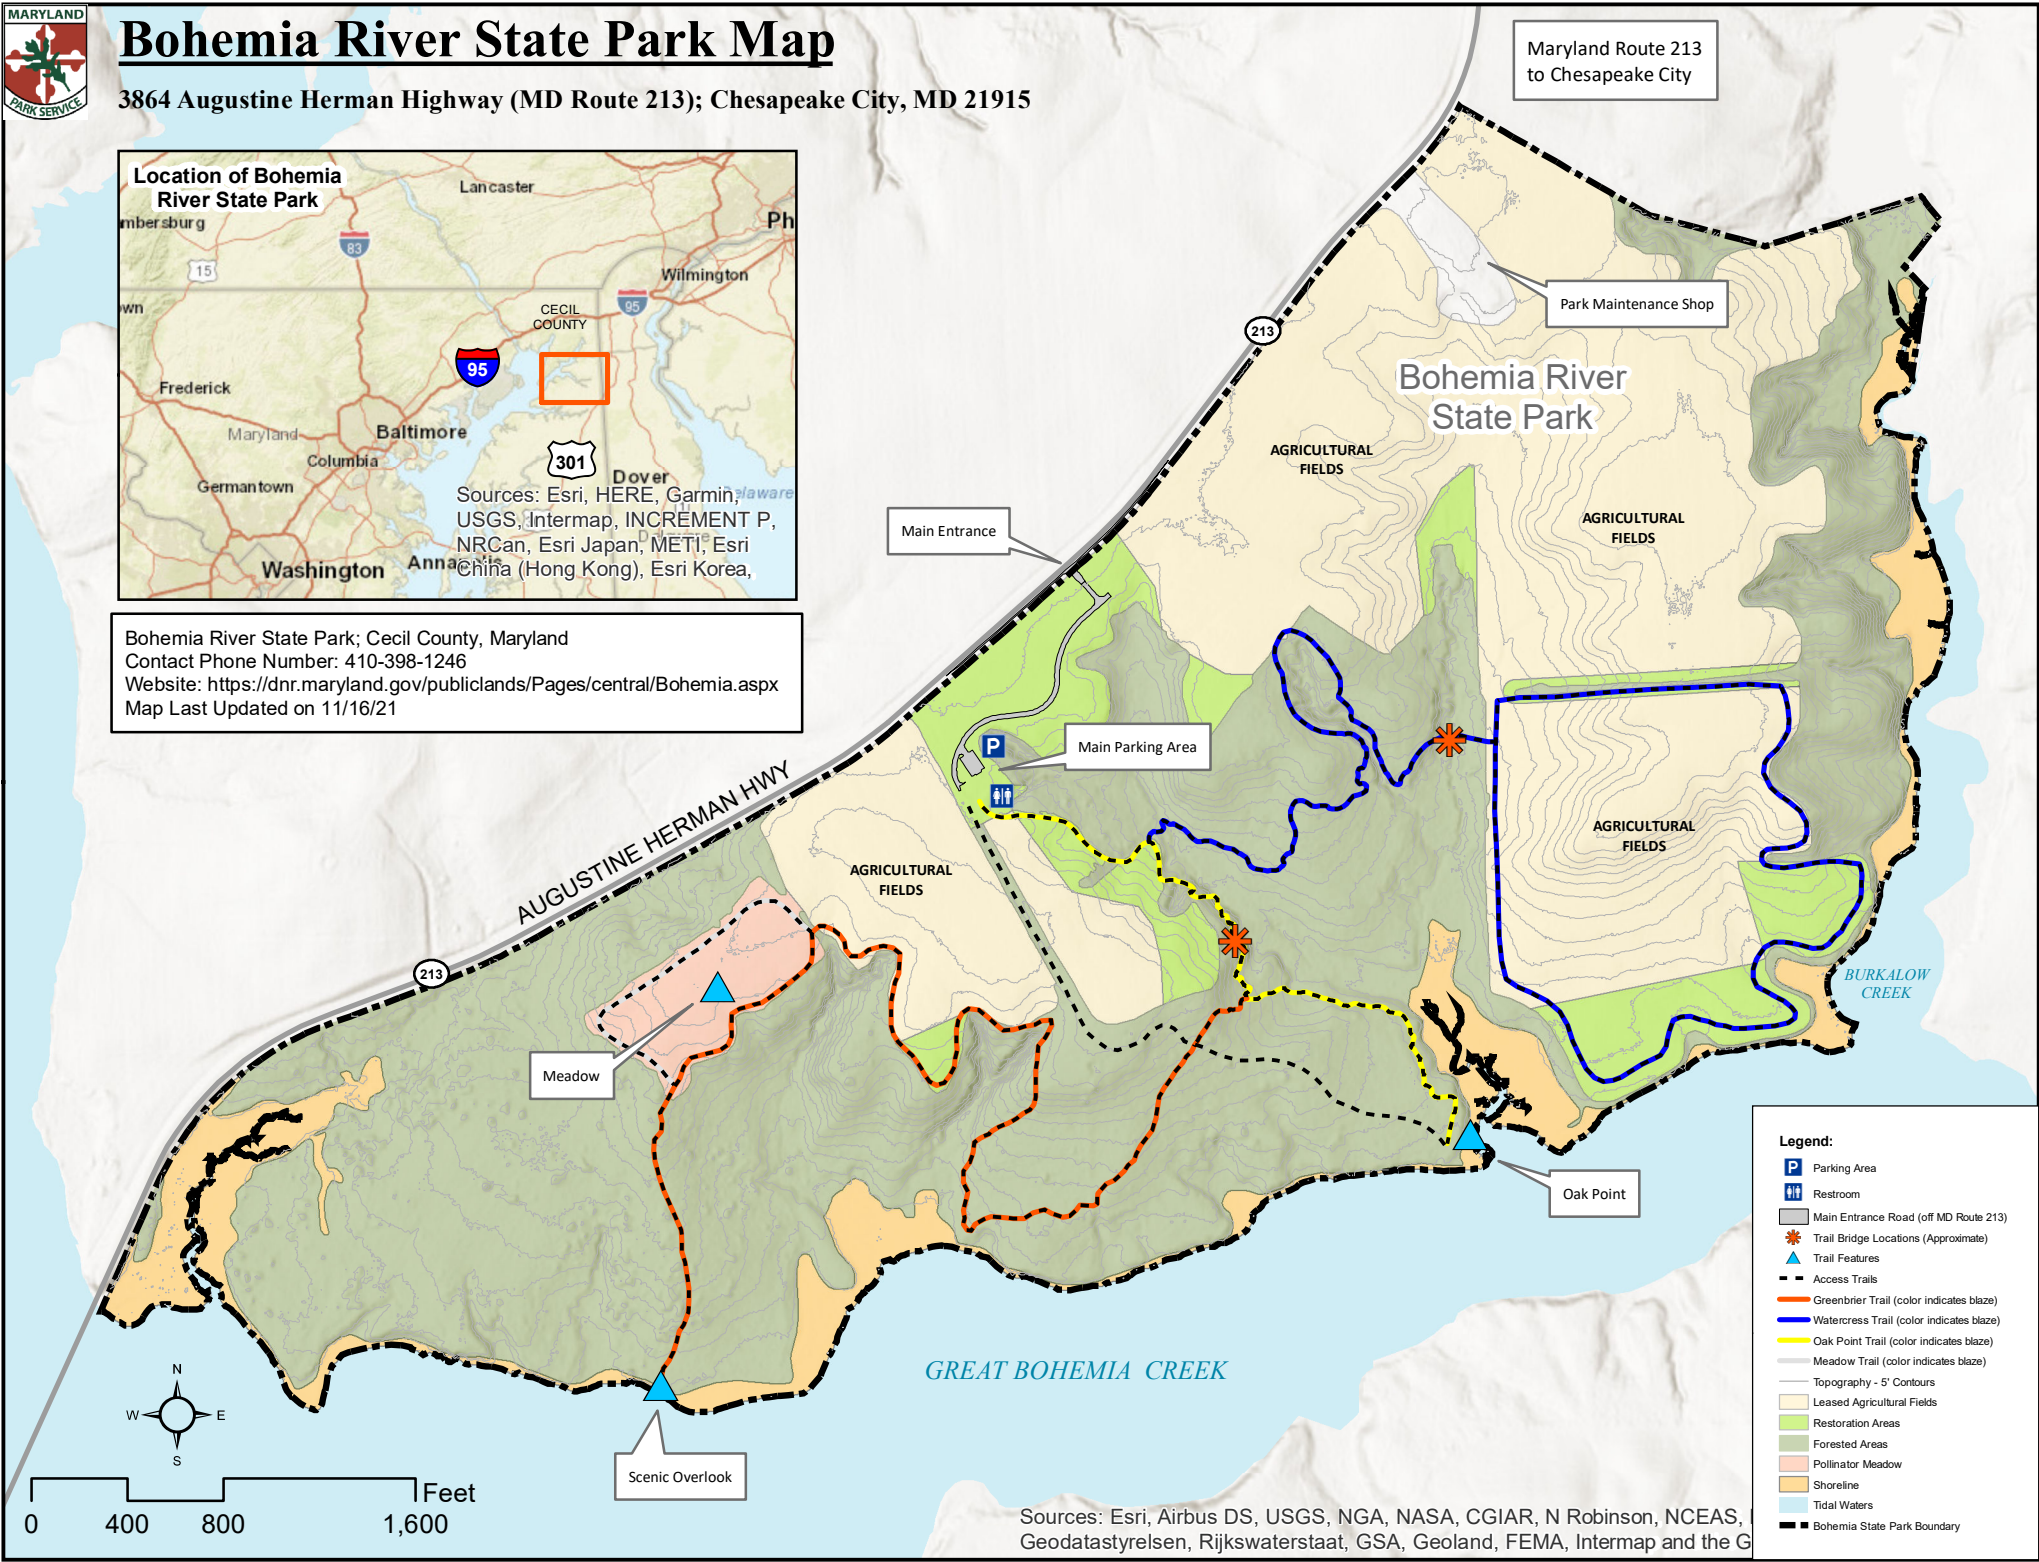

# Bohemia River State Park Map

3864 Augustine Herman Highway (MD Route 213); Chesapeake City, MD 21915

Maryland Route 213  
to Chesapeake City

Bohemia River State Park; Cecil County, Maryland  
 Contact Phone Number: 410-398-1246  
 Website: <https://dnr.maryland.gov/publiclands/Pages/central/Bohemia.aspx>  
 Map Last Updated on 11/16/21

**Legend:**

- Parking Area
- Restroom
- Main Entrance Road (off MD Route 213)
- Trail Bridge Locations (Approximate)
- Trail Features
- Access Trails
- Greenbrier Trail (color indicates blaze)
- Watercress Trail (color indicates blaze)
- Oak Point Trail (color indicates blaze)
- Meadow Trail (color indicates blaze)
- Topography - 5' Contours
- Leased Agricultural Fields
- Restoration Areas
- Forested Areas
- Pollinator Meadow
- Shoreline
- Tidal Waters
- Bohemia State Park Boundary

Sources: Esri, Airbus DS, USGS, NGA, NASA, CGIAR, N Robinson, NCEAS, Geodastystrelsen, Rijkswaterstaat, GSA, Geoland, FEMA, Intermap and the G