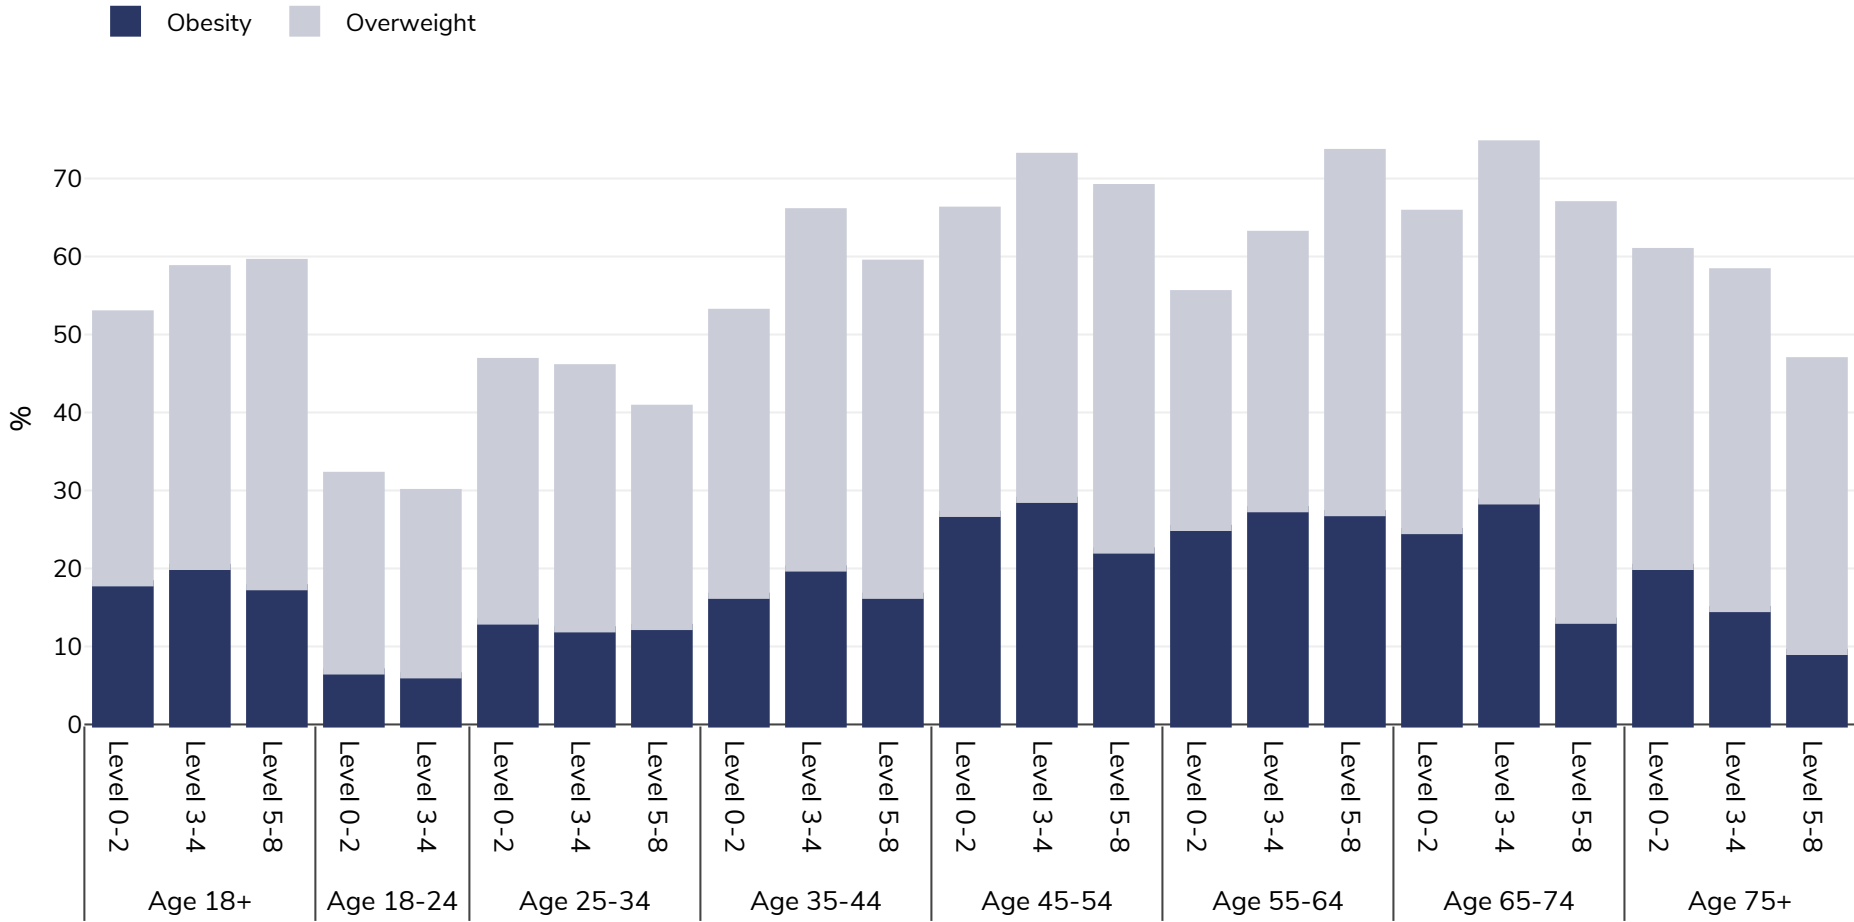

Estonia: Overweight/obesity by age and education

Men, 2014

Survey type: Self-reported

Area covered: National

References: Eurostat http://appsso.eurostat.ec.europa.eu/nui/show.do?dataset=hlth_ehis_bm1e&lang=en (last accessed 25.08.20)

Unless otherwise noted, overweight refers to a BMI between 25kg and 29.9kg/m², obesity refers to a BMI greater than 30kg/m².