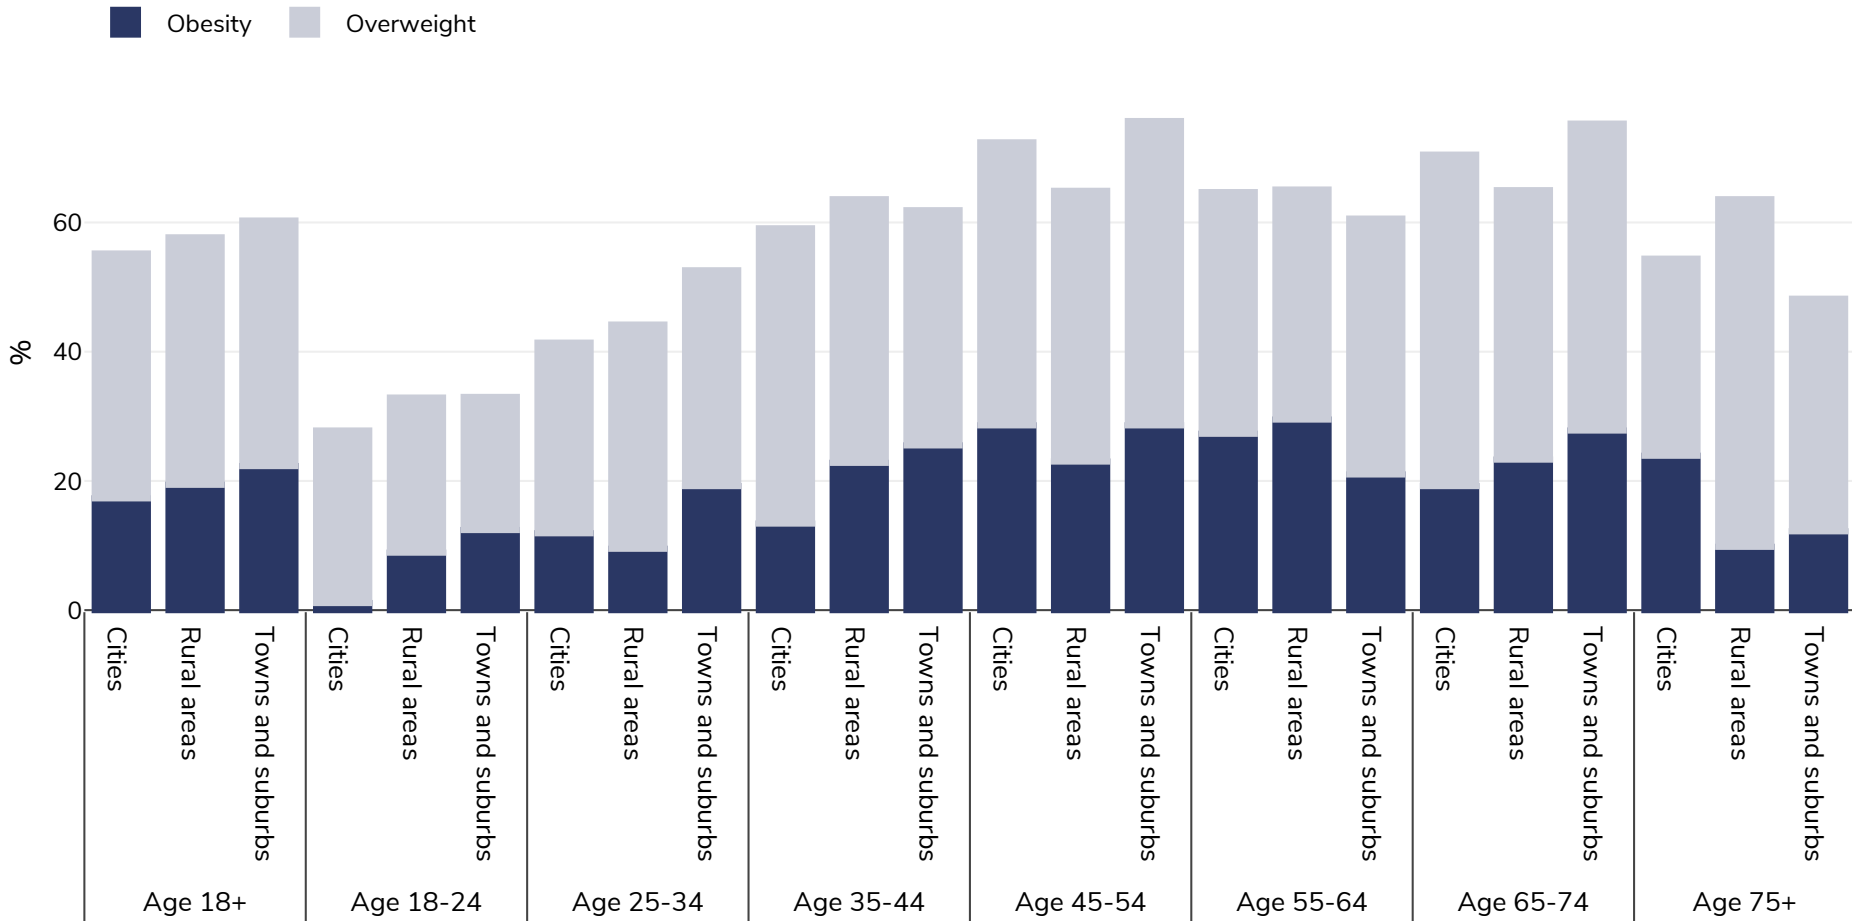

Estonia: Overweight/obesity by age and region

Men, 2014

Survey type: Self-reported

Area covered: National

References: Eurostat http://appsso.eurostat.ec.europa.eu/nui/show.do?dataset=hlth_ehis_bm1u&lang=en (last accessed 25.08.20)

Unless otherwise noted, overweight refers to a BMI between 25kg and 29.9kg/m², obesity refers to a BMI greater than 30kg/m².