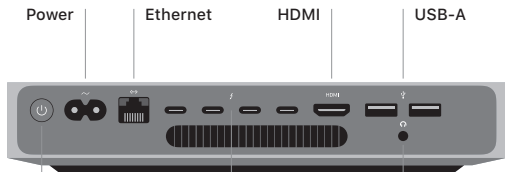

 **Mac mini**

Welcome to your Mac mini

Press the power button to start up Mac mini.
Setup Assistant helps get you up and running.

Power button

Thunderbolt 3
(USB-C)

Charge devices;
connect external
displays and
high-performance
peripherals.