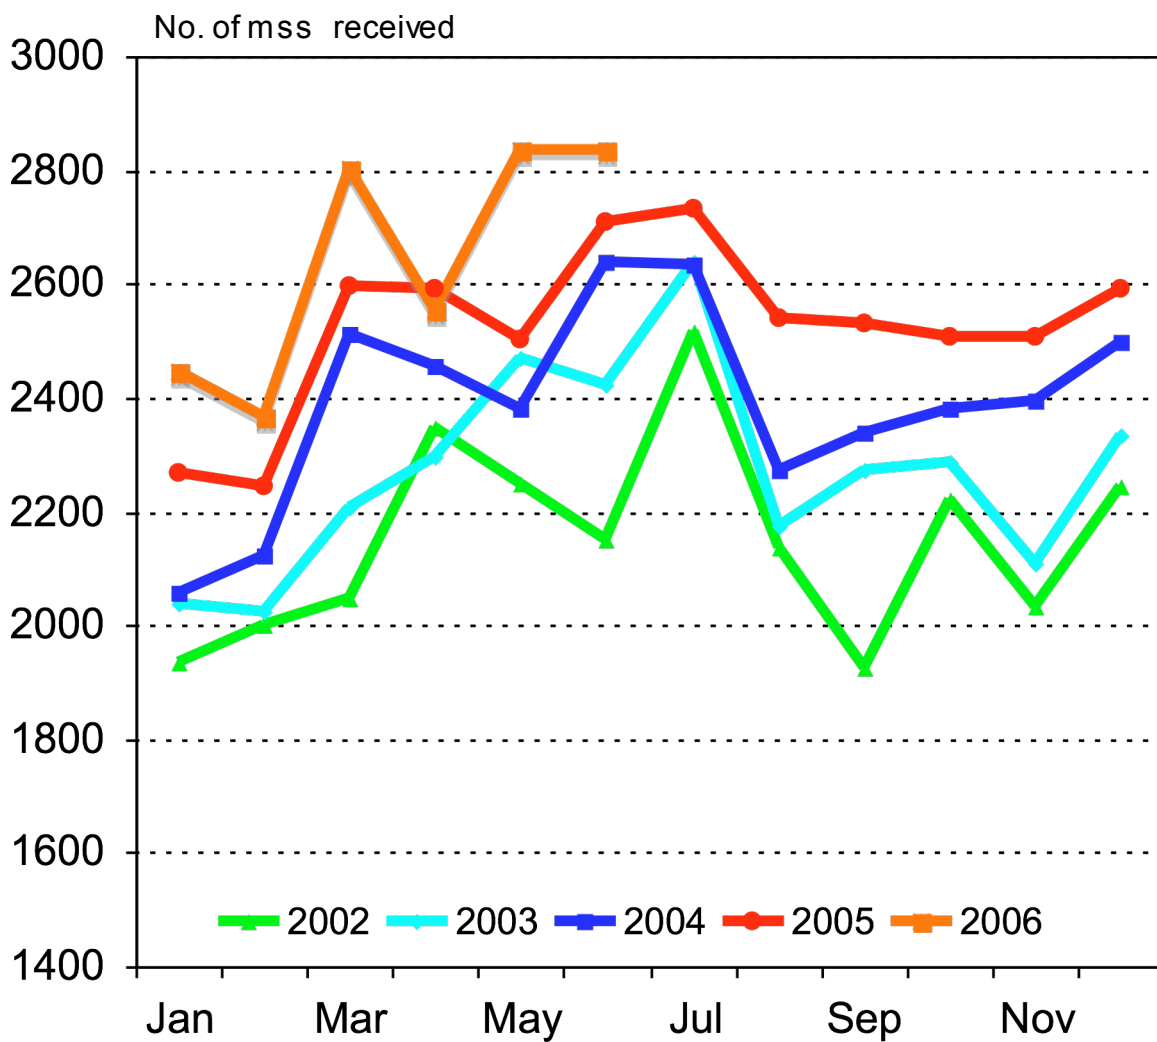

Physical Review and Physical Review Letters Submissions 1983 - 2005

Physical Review and Physical Review Letters Published 1983 - 2005

Physical Review and Physical Review Letters

Monthly Receipts

Physical Review and Physical Review Letters

Receipts do not include Errata. PRL Comments do not include replies.