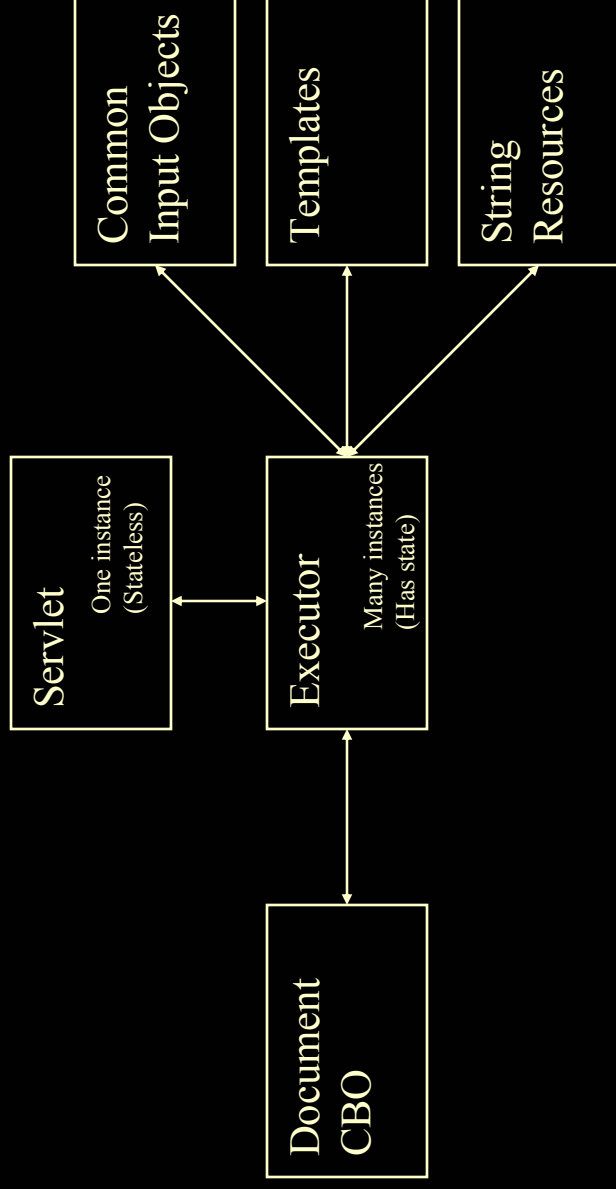

EDH Document Architecture

Overview

EDH Document Architecture

Document Structure

Document CBO

Contains:

Common CBO's

Provides:

Document
Services

Setting/getting of
values.
Application of
constraints.

Etc...

EDH Document Architecture

Servlet Structure

EDH Document Architecture

Managing Requests (submit)

EDH Document Architecture

Architectural Features

- Simple HTML and Javascript in Client.
- Uses well known Servlet Technology
 - Little more than Java knowledge required to write a document
- High degree of reusable components.
- State held in server persists if client disconnects
 - A user can recover a document being edited after client crash.