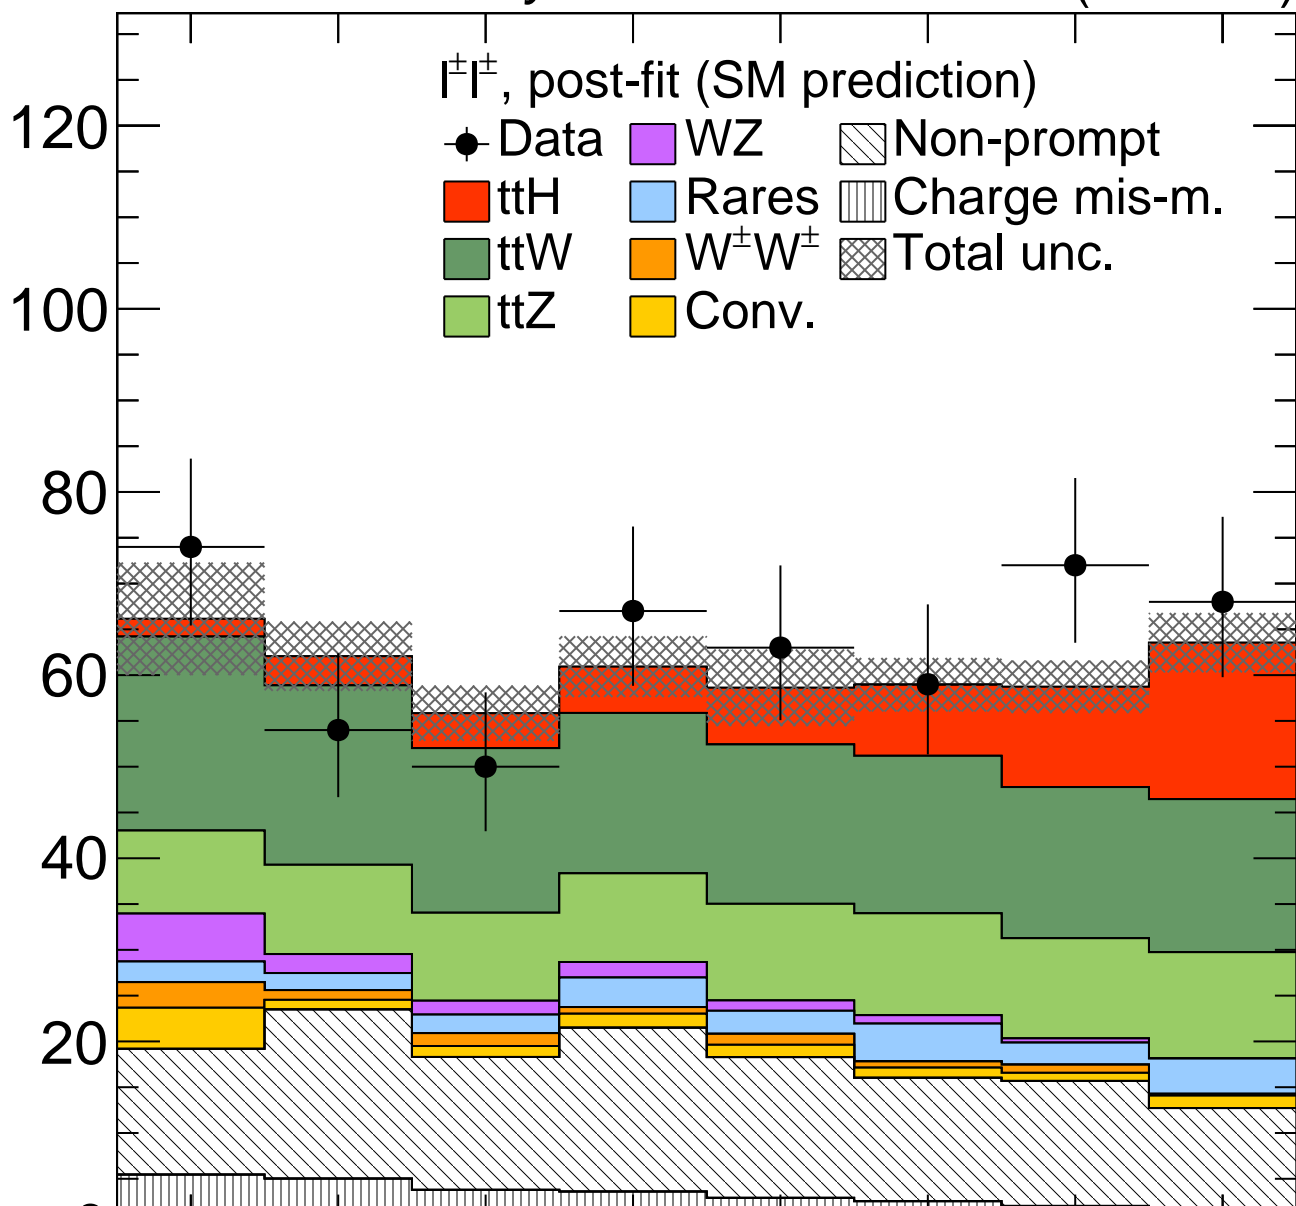

Events

Data/pred.

BDT (ttH, tt/ttV) bin