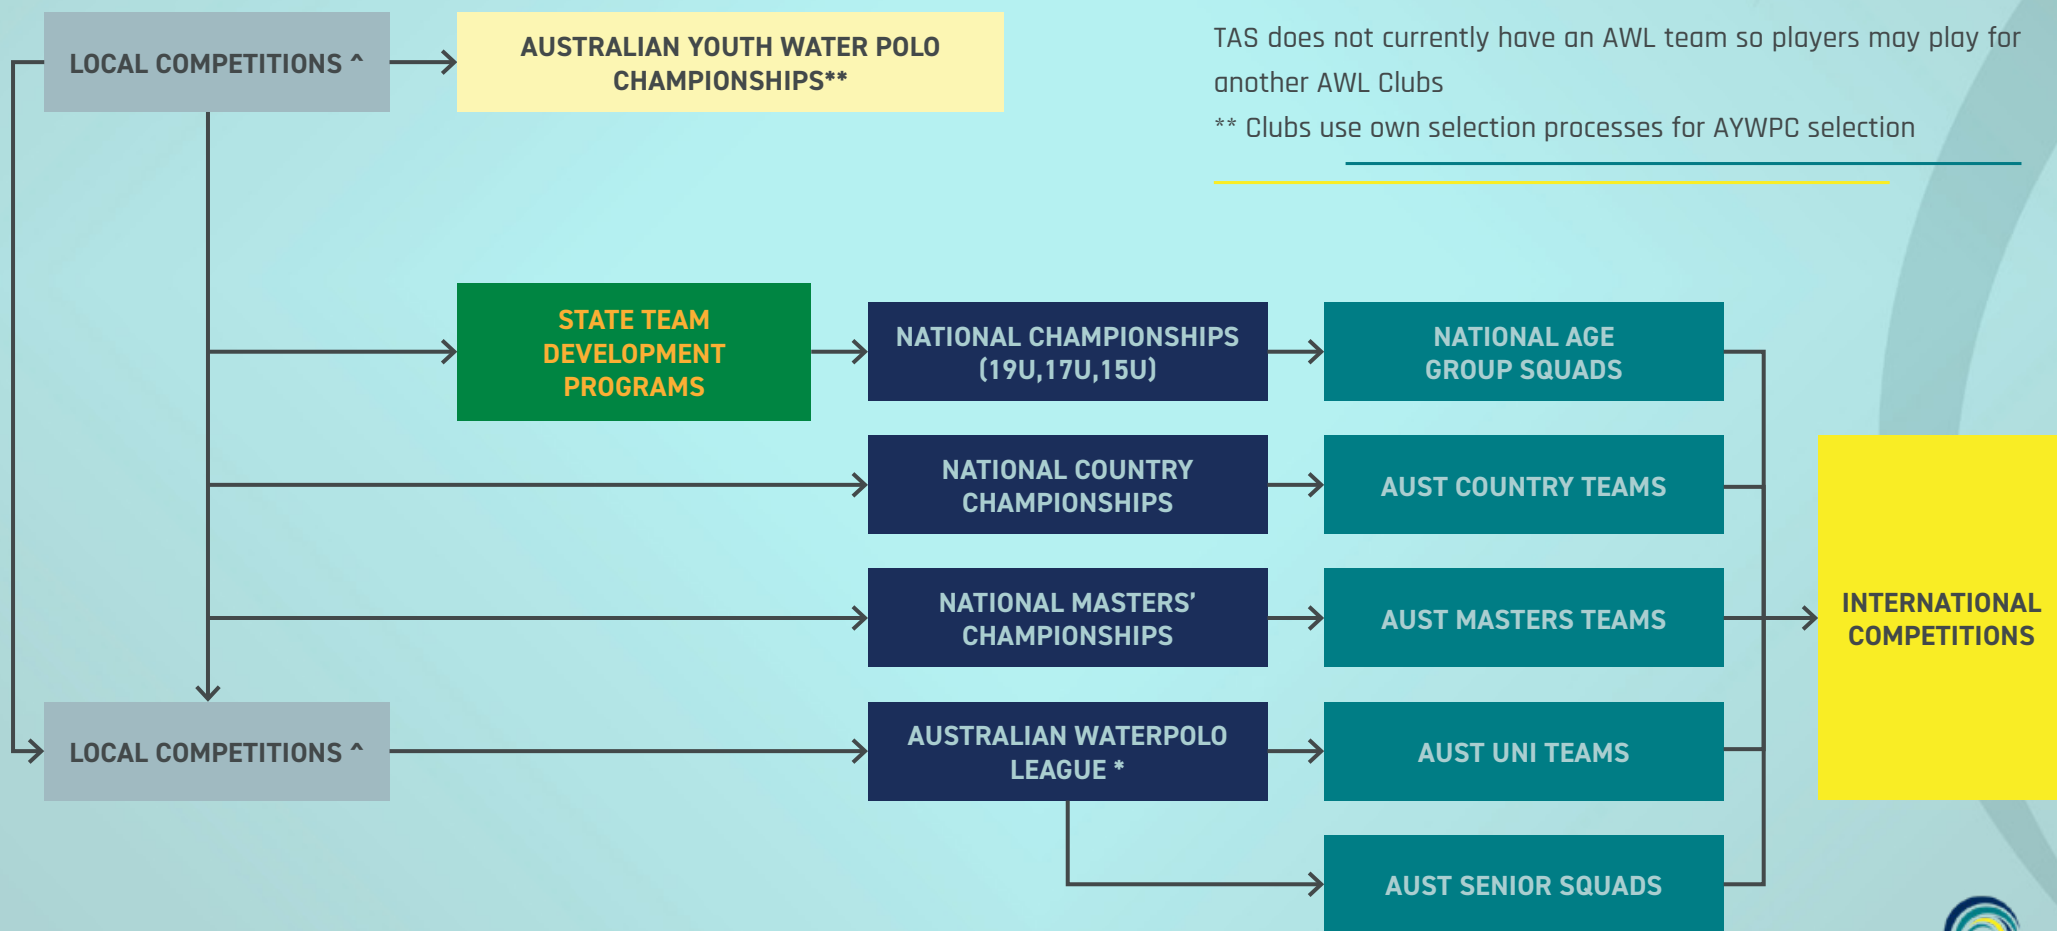

* Not currently in place

** Clubs use own selection processes for AYWPC selection

WATER POLO AUSTRALIA TALENT FRAMEWORK - ACT

COMPETITION FRAMEWORK FOR TALENT DEVELOPMENT
(PLAYERS, COACHES, REFEREES)

ACT doesn't currently have an AWL team so players may play for another AWL Clubs

** Clubs use own selection processes for AYWPC selection

^^ Only 16U and 18U teams entered in the AYWPC, while 14U is Club teams.

WATER POLO AUSTRALIA TALENT FRAMEWORK - VIC

COMPETITION FRAMEWORK FOR TALENT DEVELOPMENT
(PLAYERS, COACHES, REFEREES)

WATER POLO AUSTRALIA TALENT FRAMEWORK - SA

COMPETITION FRAMEWORK FOR TALENT DEVELOPMENT
(PLAYERS, COACHES, REFEREES)

** Clubs use own selection processes for AYWPC selection

WATER POLO AUSTRALIA TALENT FRAMEWORK - TAS

COMPETITION FRAMEWORK FOR TALENT DEVELOPMENT (PLAYERS, COACHES, REFEREES)

TAS does not currently have an AWL team so players may play for another AWL Clubs

** Clubs use own selection processes for AYWPC selection