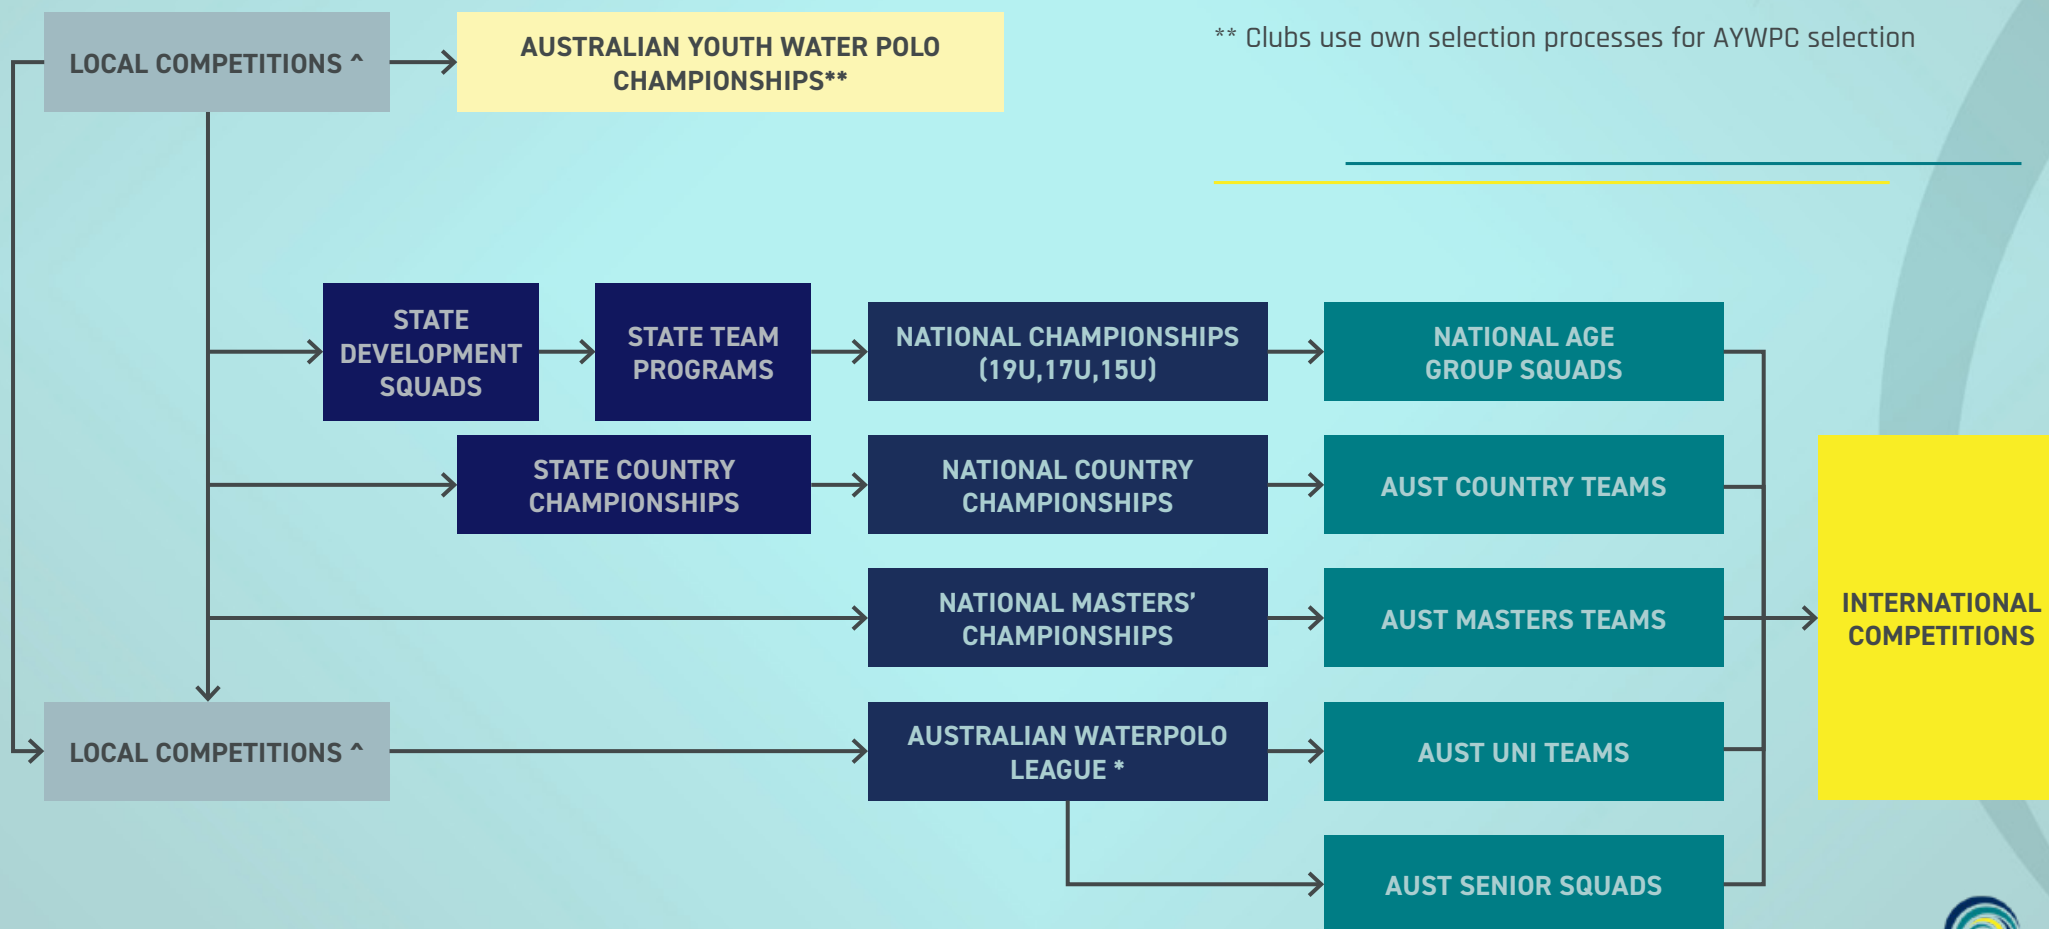

** Clubs use own selection processes for AYWPC selection

^ format varies form state to state.

WATER POLO AUSTRALIA TALENT FRAMEWORK - NSW

COMPETITION FRAMEWORK FOR TALENT DEVELOPMENT
(PLAYERS, COACHES, REFEREES)

* Not currently in place

** Clubs use own selection processes for AYWPC selection

WATER POLO AUSTRALIA TALENT FRAMEWORK - ACT

COMPETITION FRAMEWORK FOR TALENT DEVELOPMENT
(PLAYERS, COACHES, REFEREES)

ACT doesn't currently have an AWL team so players may play for another AWL Clubs

** Clubs use own selection processes for AYWPC selection

^^ Only 16U and 18U teams entered in the AYWPC, while 14U is Club teams.

WATER POLO AUSTRALIA TALENT FRAMEWORK - VIC

COMPETITION FRAMEWORK FOR TALENT DEVELOPMENT
(PLAYERS, COACHES, REFEREES)

WATER POLO AUSTRALIA TALENT FRAMEWORK - SA

COMPETITION FRAMEWORK FOR TALENT DEVELOPMENT
(PLAYERS, COACHES, REFEREES)

** Clubs use own selection processes for AYWPC selection

WATER POLO AUSTRALIA TALENT FRAMEWORK - TAS