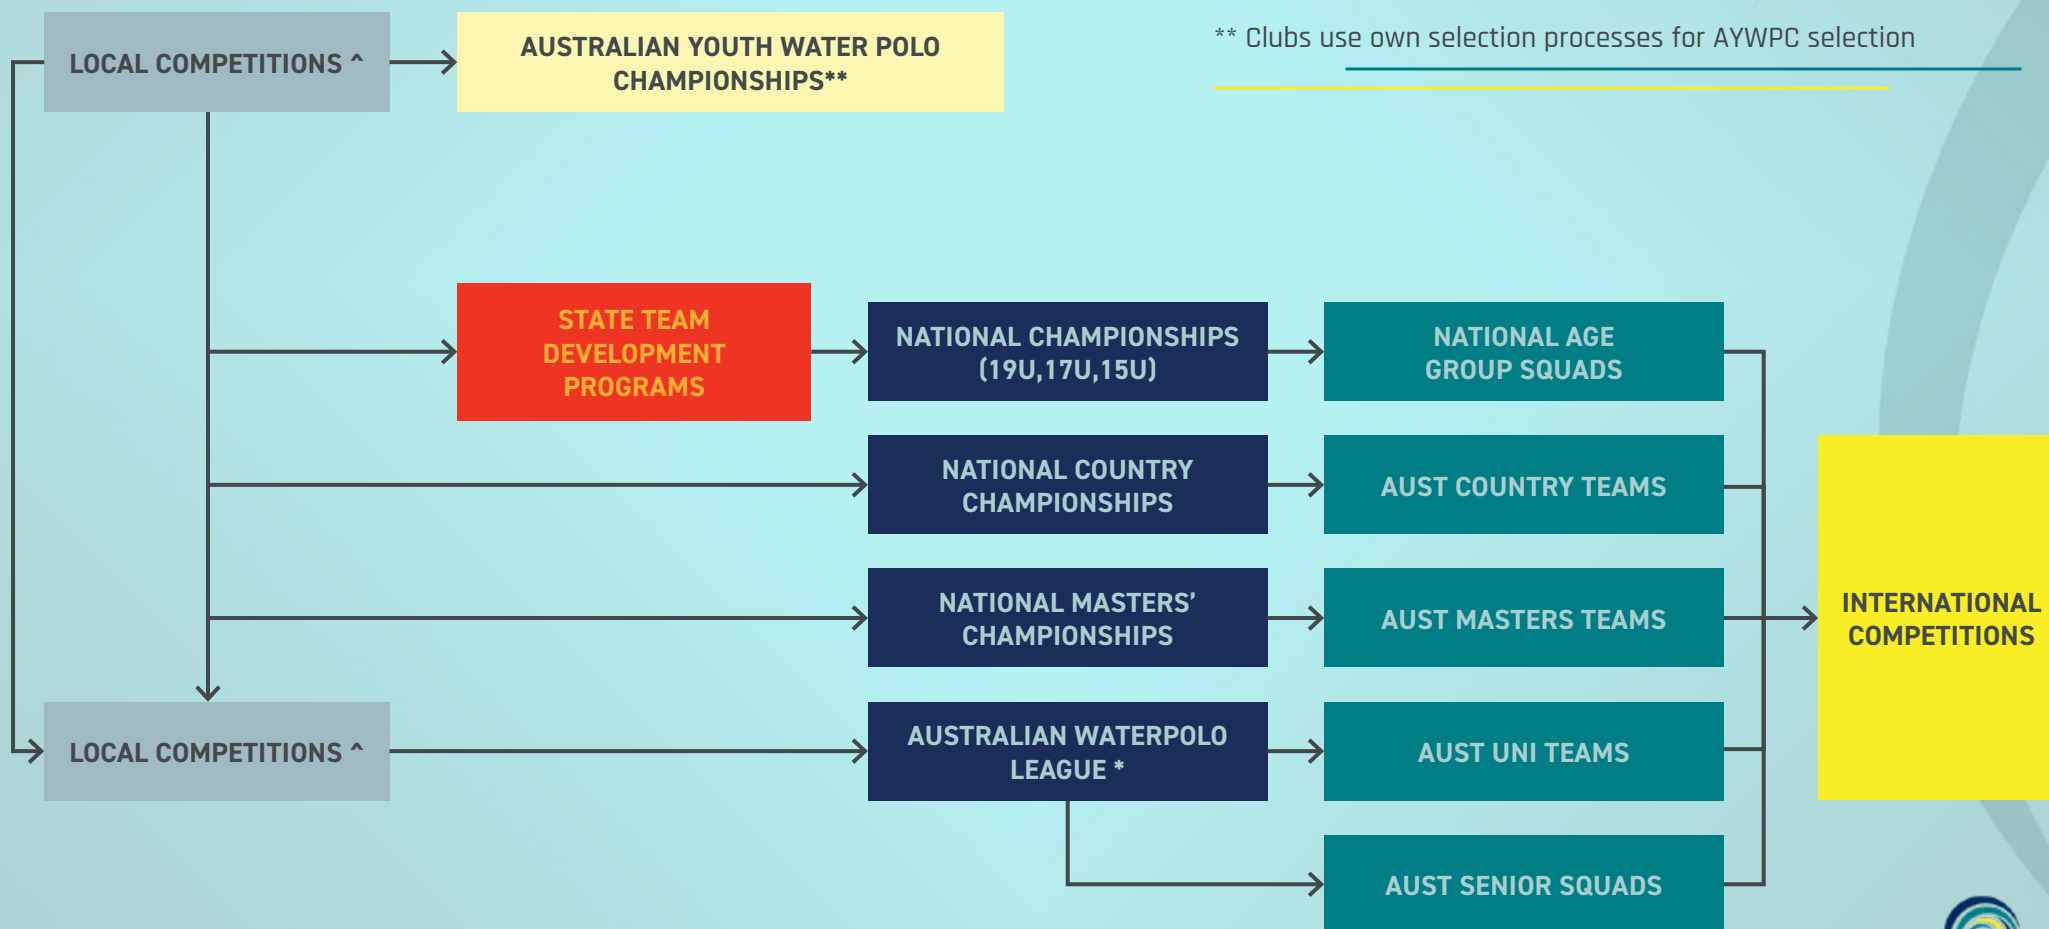

** Clubs use own selection processes for AYWPC selection

^ format varies form state to state.

WATER POLO AUSTRALIA TALENT FRAMEWORK - NSW

COMPETITION FRAMEWORK FOR TALENT DEVELOPMENT
(PLAYERS, COACHES, REFEREES)

* Not currently in place

** Clubs use own selection processes for AYWPC selection

WATER POLO AUSTRALIA TALENT FRAMEWORK - ACT

COMPETITION FRAMEWORK FOR TALENT DEVELOPMENT
(PLAYERS, COACHES, REFEREES)

ACT doesn't currently have an AWL team so players may play for another AWL Clubs

** Clubs use own selection processes for AYWPC selection

^^ Only 16U and 18U teams entered in the AYWPC, while 14U is Club teams.

WATER POLO AUSTRALIA TALENT FRAMEWORK - VIC

COMPETITION FRAMEWORK FOR TALENT DEVELOPMENT
(PLAYERS, COACHES, REFEREES)

WATER POLO AUSTRALIA TALENT FRAMEWORK - SA

COMPETITION FRAMEWORK FOR TALENT DEVELOPMENT
(PLAYERS, COACHES, REFEREES)

** Clubs use own selection processes for AYWPC selection

WATER POLO AUSTRALIA TALENT FRAMEWORK - TAS