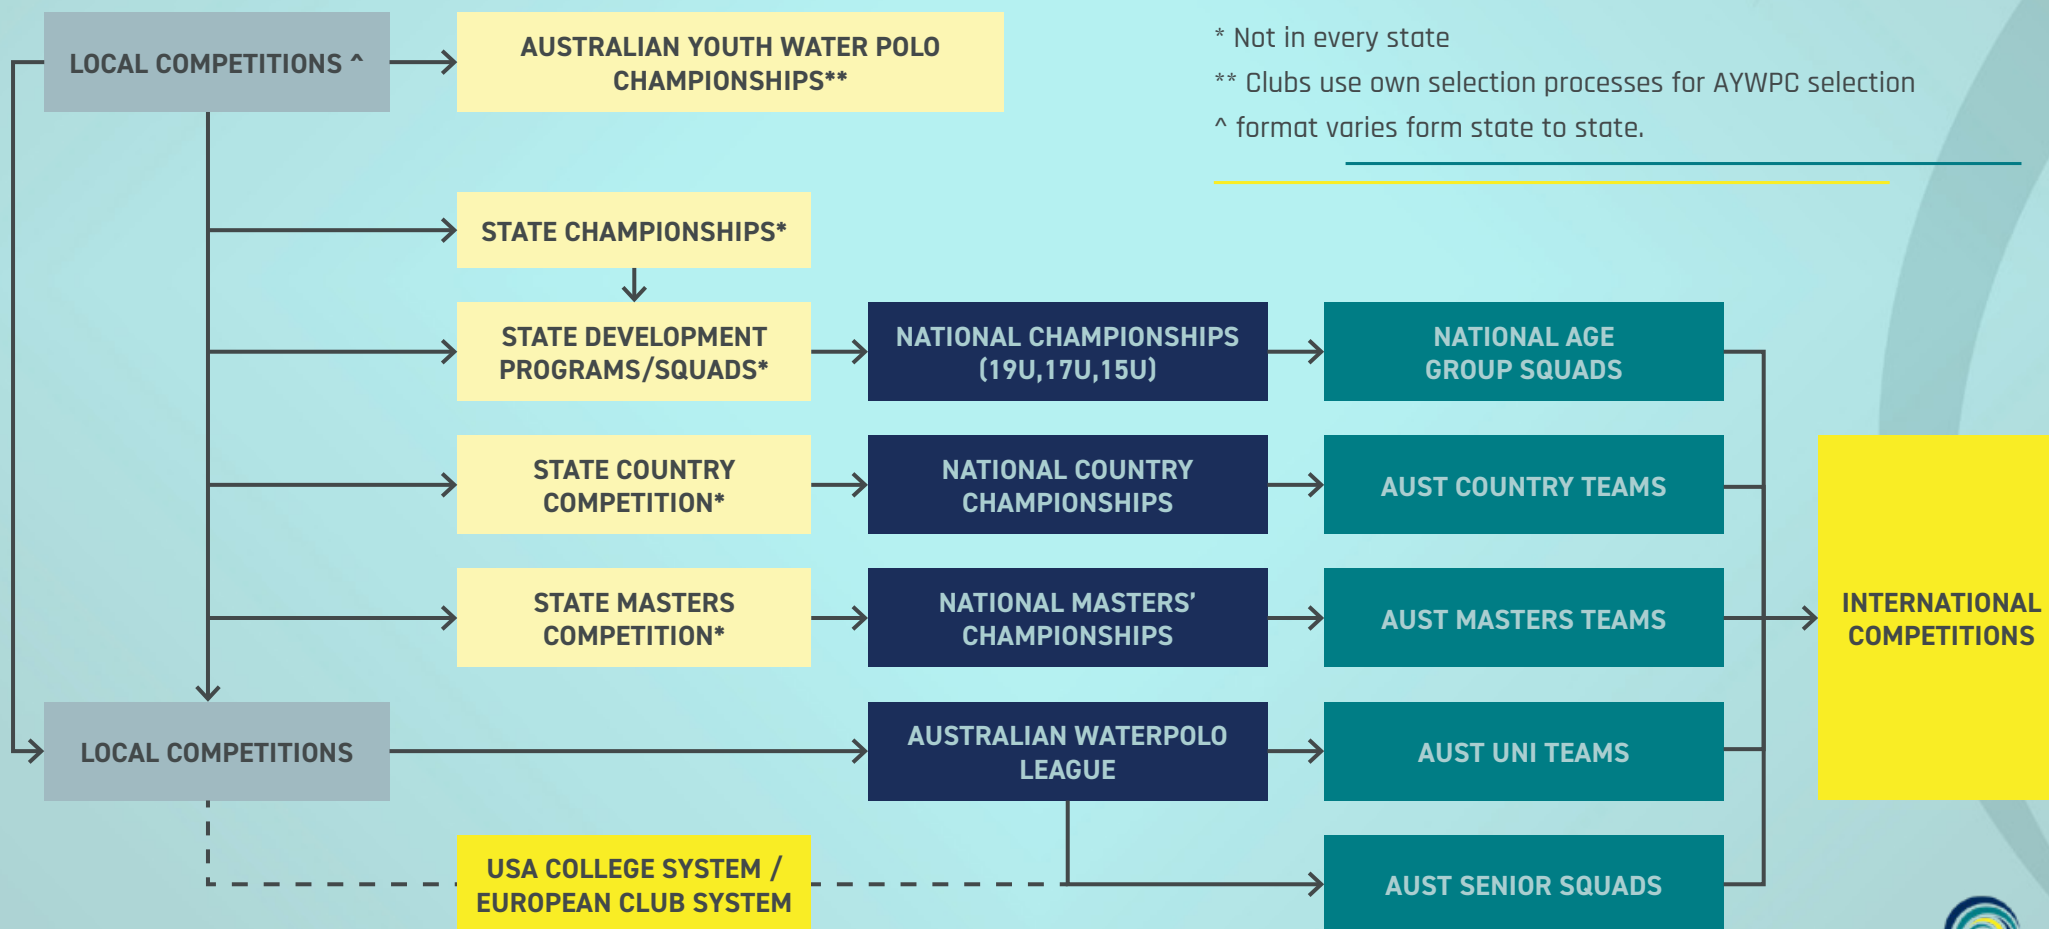

NATIONAL TALENT FRAMEWORK

FOR PLAYERS, COACHES & REFEREES
AS AT AUGUST 2022

Water Polo
AUSTRALIA

NATIONAL OVERVIEW

- The following National slide provides a high level summary of the framework for aspiring players, coaches and referees in terms of the competitions and programs they can be involved with.
- This summary does not represent all of the subtle differences in competition structures from state to state, but these are captured in later slides
- Please click [here](#) for a link to National Competition Framework which provides more information on each Competition conducted by WPA.

WATER POLO AUSTRALIA TALENT FRAMEWORK OVERVIEW

COMPETITION FRAMEWORK FOR TALENT DEVELOPMENT
(PLAYERS, COACHES, REFEREES)

* Not in every state

** Clubs use own selection processes for AYWPC selection

^ format varies form state to state.

WATER POLO AUSTRALIA TALENT FRAMEWORK - QLD

COMPETITION FRAMEWORK FOR TALENT DEVELOPMENT
(PLAYERS, COACHES, REFEREES)

WATER POLO AUSTRALIA TALENT FRAMEWORK - WA

COMPETITION FRAMEWORK FOR TALENT DEVELOPMENT (PLAYERS, COACHES, REFEREES)

** Clubs use own selection processes for AYWPC selection

^ format varies form state to state.

WATER POLO AUSTRALIA TALENT FRAMEWORK - NSW

COMPETITION FRAMEWORK FOR TALENT DEVELOPMENT
(PLAYERS, COACHES, REFEREES)