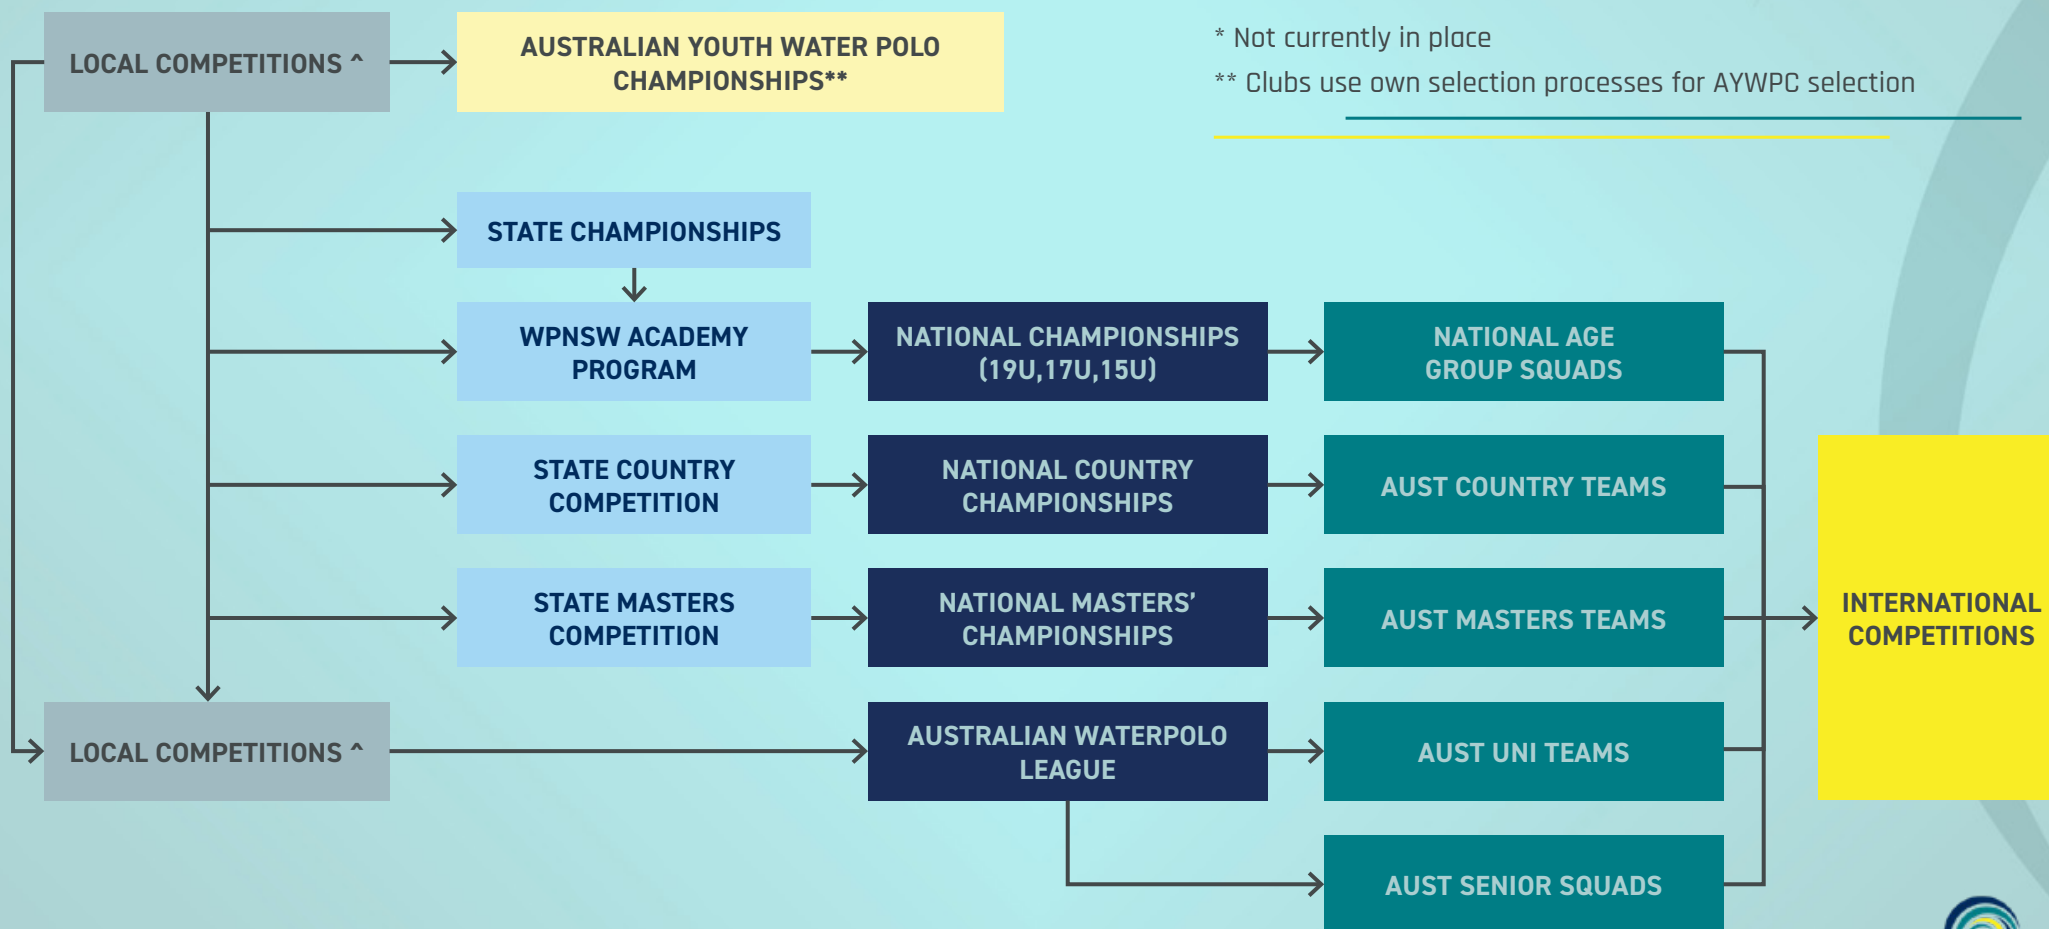

WATER POLO AUSTRALIA TALENT FRAMEWORK OVERVIEW

COMPETITION FRAMEWORK FOR TALENT DEVELOPMENT
(PLAYERS, COACHES, REFEREES)

* Not in every state

** Clubs use own selection processes for AYWPC selection

^ format varies form state to state.

WATER POLO AUSTRALIA TALENT FRAMEWORK - QLD

COMPETITION FRAMEWORK FOR TALENT DEVELOPMENT
(PLAYERS, COACHES, REFEREES)

WATER POLO AUSTRALIA TALENT FRAMEWORK - WA

COMPETITION FRAMEWORK FOR TALENT DEVELOPMENT (PLAYERS, COACHES, REFEREES)

** Clubs use own selection processes for AYWPC selection

^ format varies form state to state.

WATER POLO AUSTRALIA TALENT FRAMEWORK - NSW

COMPETITION FRAMEWORK FOR TALENT DEVELOPMENT
(PLAYERS, COACHES, REFEREES)

* Not currently in place

** Clubs use own selection processes for AYWPC selection

WATER POLO AUSTRALIA TALENT FRAMEWORK - ACT

COMPETITION FRAMEWORK FOR TALENT DEVELOPMENT
(PLAYERS, COACHES, REFEREES)

ACT doesn't currently have an AWL team so players may play for another AWL Clubs