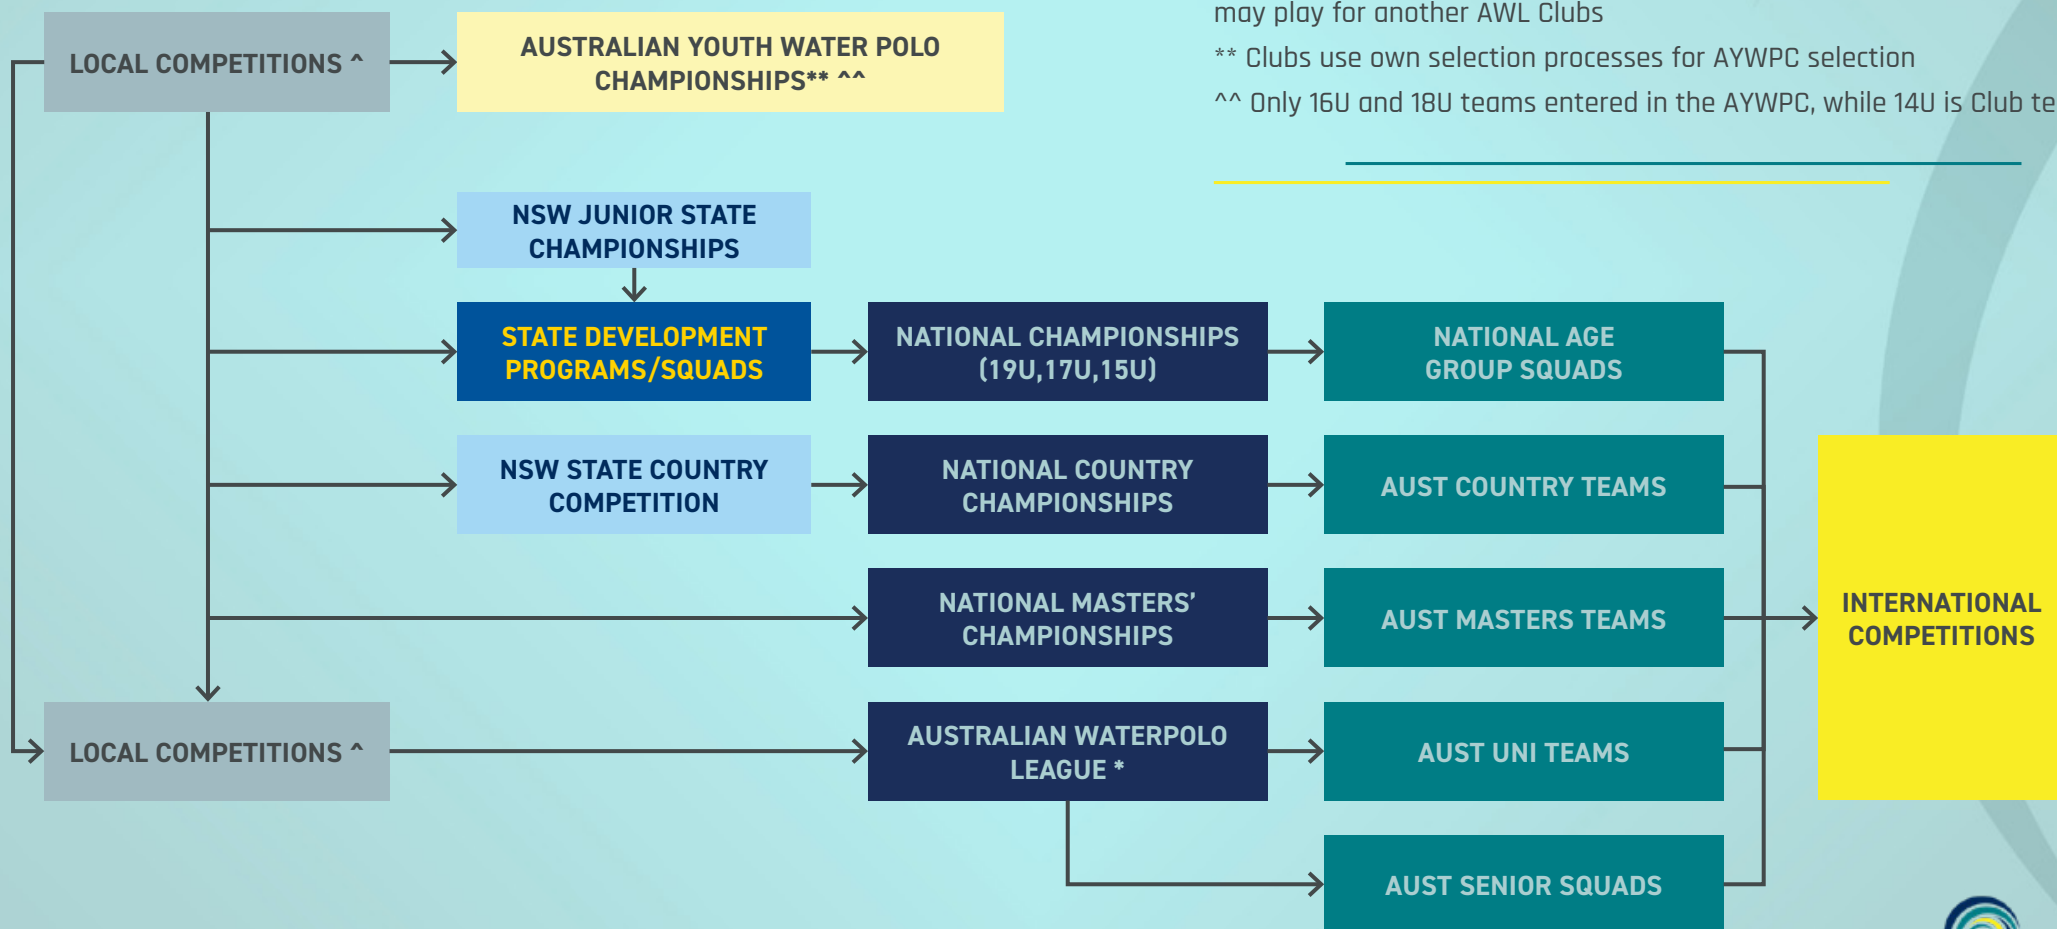

WATER POLO AUSTRALIA TALENT FRAMEWORK OVERVIEW

COMPETITION FRAMEWORK FOR TALENT DEVELOPMENT
(PLAYERS, COACHES, REFEREES)

* Not in every state

** Clubs use own selection processes for AYWPC selection

^ format varies form state to state.

** Clubs use own selection processes for AYWPC selection

^ format varies form state to state.

WATER POLO AUSTRALIA TALENT FRAMEWORK - NSW

COMPETITION FRAMEWORK FOR TALENT DEVELOPMENT
(PLAYERS, COACHES, REFEREES)

* Not currently in place

** Clubs use own selection processes for AYWPC selection

WATER POLO AUSTRALIA TALENT FRAMEWORK - ACT

COMPETITION FRAMEWORK FOR TALENT DEVELOPMENT
(PLAYERS, COACHES, REFEREES)

ACT doesn't currently have an AWL team so players may play for another AWL Clubs

** Clubs use own selection processes for AYWPC selection

^^ Only 16U and 18U teams entered in the AYWPC, while 14U is Club teams.

WATER POLO AUSTRALIA TALENT FRAMEWORK - VIC

COMPETITION FRAMEWORK FOR TALENT DEVELOPMENT
(PLAYERS, COACHES, REFEREES)