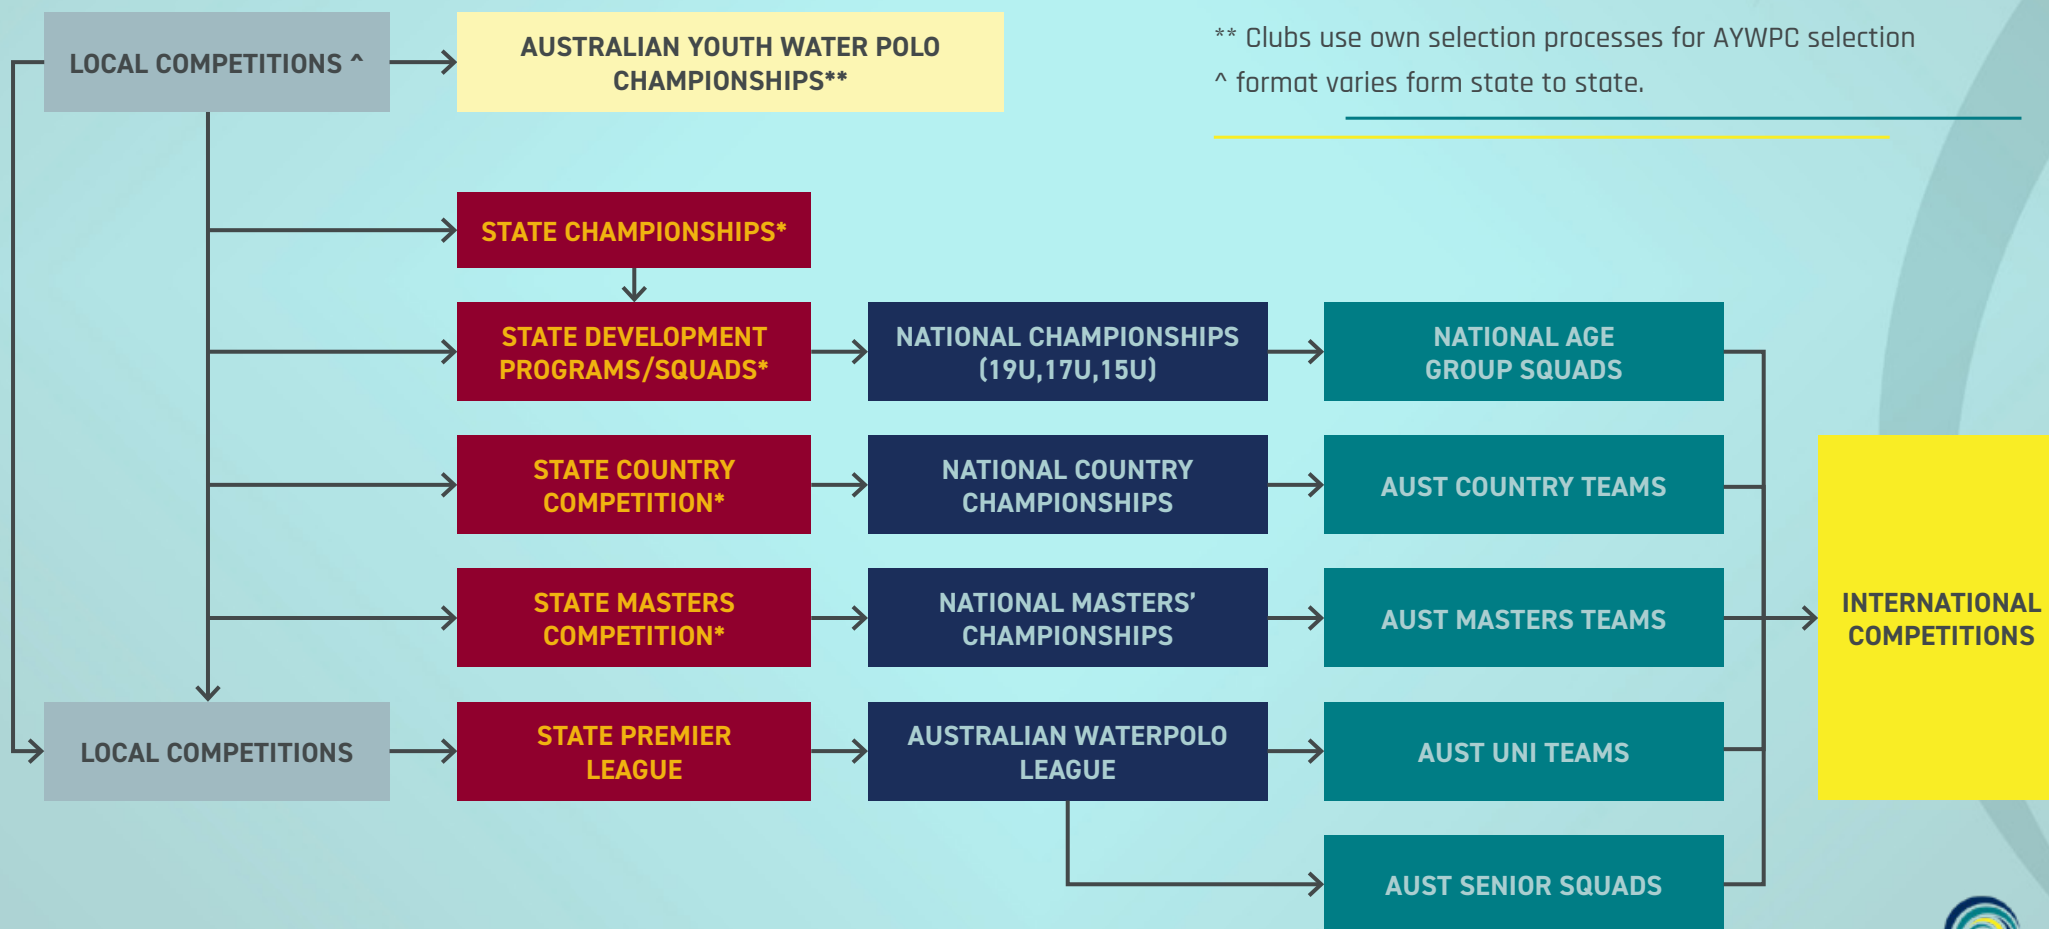

NATIONAL TALENT FRAMEWORK

FOR PLAYERS, COACHES & REFEREES
AS AT AUGUST 2022

Water Polo
AUSTRALIA

NATIONAL OVERVIEW

- The following National slide provides a high level summary of the framework for aspiring players, coaches and referees in terms of the competitions and programs they can be involved with.
- This summary does not represent all of the subtle differences in competition structures from state to state, but these are captured in later slides
- Please click [here](#) for a link to National Competition Framework which provides more information on each Competition conducted by WPA.

WATER POLO AUSTRALIA TALENT FRAMEWORK OVERVIEW

COMPETITION FRAMEWORK FOR TALENT DEVELOPMENT
(PLAYERS, COACHES, REFEREES)

* Not in every state

** Clubs use own selection processes for AYWPC selection

^ format varies form state to state.

WATER POLO AUSTRALIA TALENT FRAMEWORK - QLD

COMPETITION FRAMEWORK FOR TALENT DEVELOPMENT
(PLAYERS, COACHES, REFEREES)

WATER POLO AUSTRALIA TALENT FRAMEWORK - WA

COMPETITION FRAMEWORK FOR TALENT DEVELOPMENT (PLAYERS, COACHES, REFEREES)

** Clubs use own selection processes for AYWPC selection

^ format varies form state to state.

WATER POLO AUSTRALIA TALENT FRAMEWORK - NSW

COMPETITION FRAMEWORK FOR TALENT DEVELOPMENT
(PLAYERS, COACHES, REFEREES)