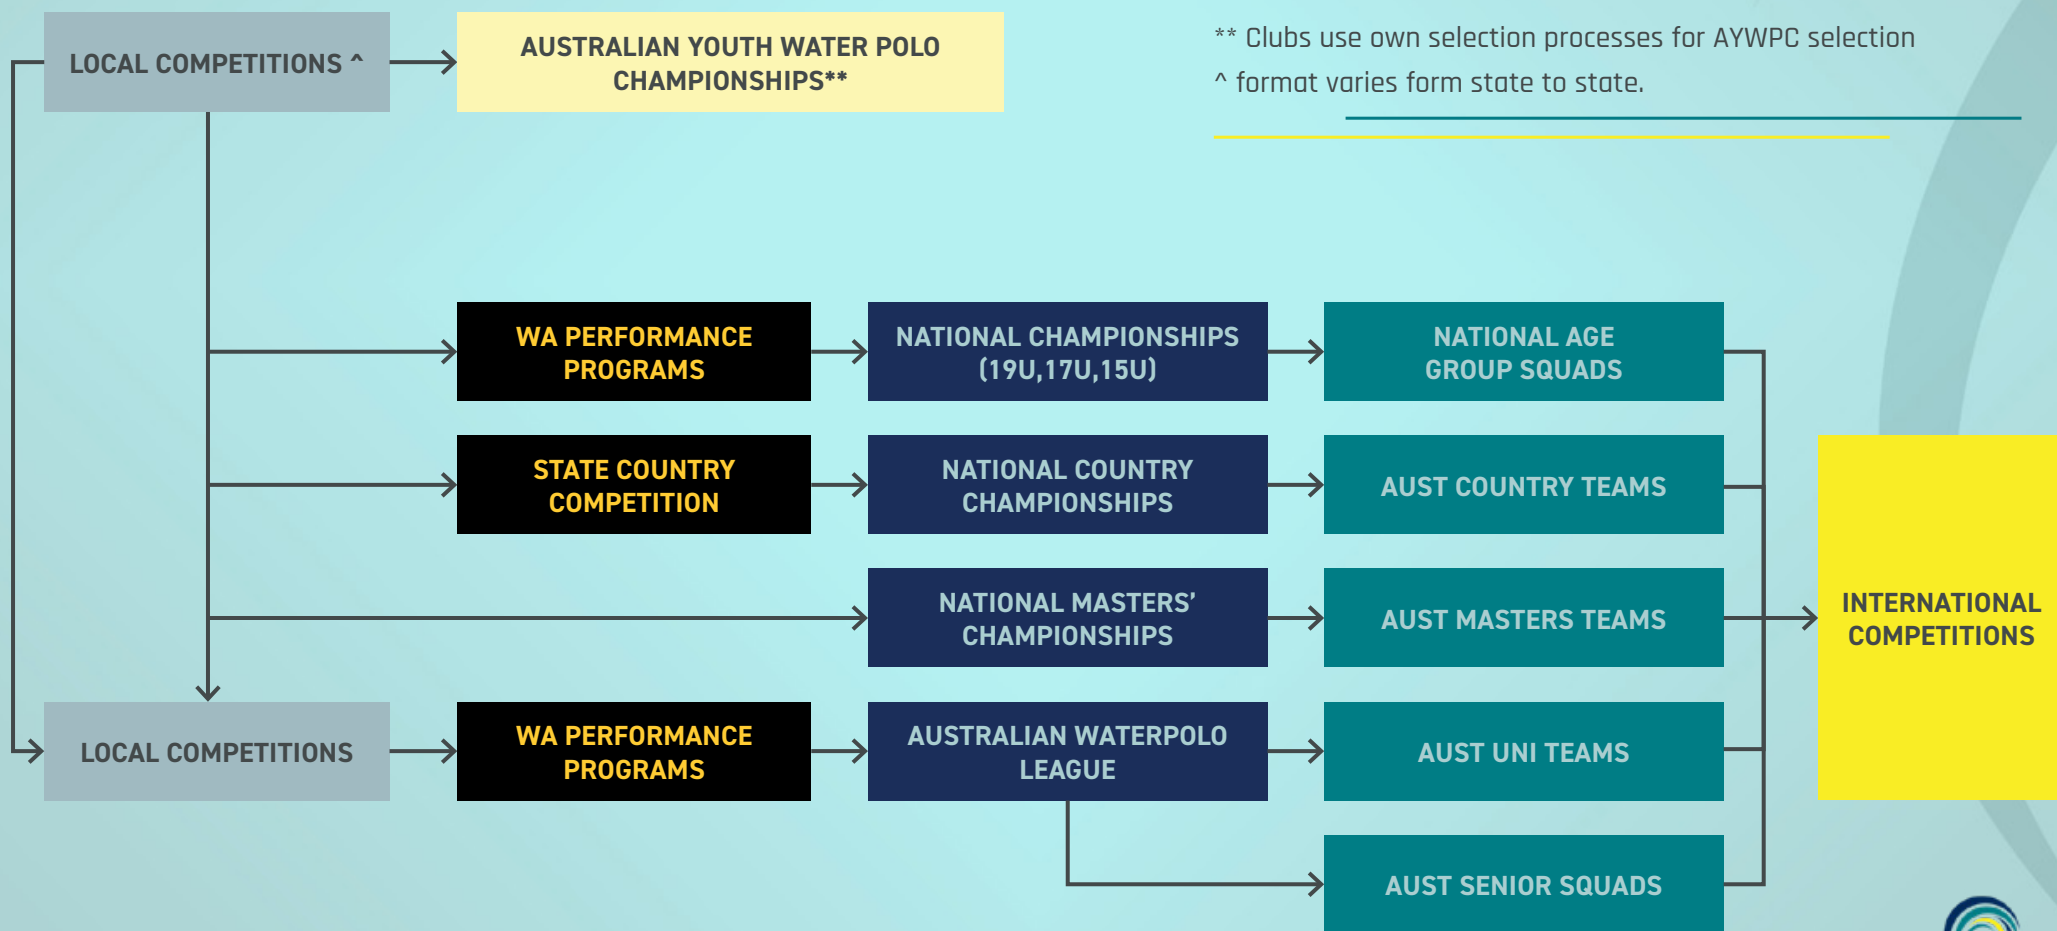

NATIONAL TALENT FRAMEWORK

FOR PLAYERS, COACHES & REFEREES
AS AT AUGUST 2022

Water Polo
AUSTRALIA

NATIONAL OVERVIEW

- The following National slide provides a high level summary of the framework for aspiring players, coaches and referees in terms of the competitions and programs they can be involved with.
- This summary does not represent all of the subtle differences in competition structures from state to state, but these are captured in later slides
- Please click [here](#) for a link to National Competition Framework which provides more information on each Competition conducted by WPA.

WATER POLO AUSTRALIA TALENT FRAMEWORK OVERVIEW

COMPETITION FRAMEWORK FOR TALENT DEVELOPMENT
(PLAYERS, COACHES, REFEREES)

* Not in every state

** Clubs use own selection processes for AYWPC selection

^ format varies form state to state.

WATER POLO AUSTRALIA TALENT FRAMEWORK - QLD

COMPETITION FRAMEWORK FOR TALENT DEVELOPMENT
(PLAYERS, COACHES, REFEREES)

WATER POLO AUSTRALIA TALENT FRAMEWORK - WA

COMPETITION FRAMEWORK FOR TALENT DEVELOPMENT (PLAYERS, COACHES, REFEREES)

** Clubs use own selection processes for AYWPC selection

^ format varies form state to state.

WATER POLO AUSTRALIA TALENT FRAMEWORK - NSW

COMPETITION FRAMEWORK FOR TALENT DEVELOPMENT
(PLAYERS, COACHES, REFEREES)