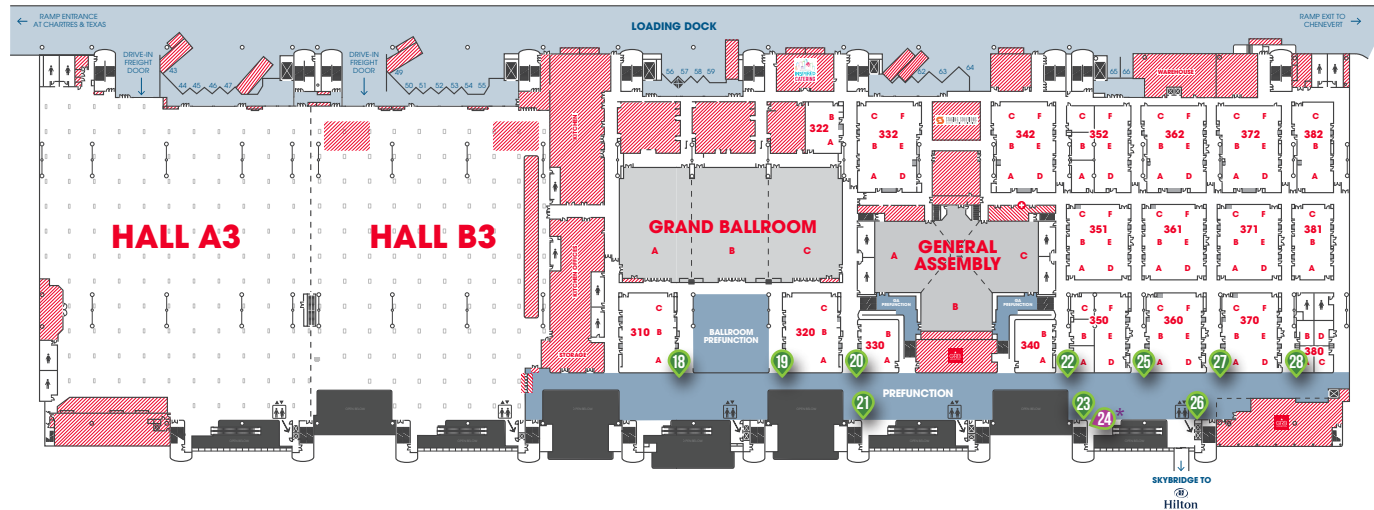

# FACILITY MAP & DIGITAL SIGNAGE LOCATIONS

Map is provided for reference only and does not imply the approval to display content on facility-affixed digital displays. Please contact your Convention Services Manager to discuss digital signage options and availability during your event. The Facility reserves the the right to rescind usage approval of facility-affixed monitors at any time.

## LEVEL 3

**Number of Displays: 11**

**Types:** LCD Monitors, LED Wall

**Locations:** Pre-Function Area Along Meeting Room Corridor, Escalator Landings, Elevator Bank Lobbies

## LEVEL 2

**Number of Displays: 6**

**Types:** LCD Monitors

**Locations:** Escalator Landings, Elevator Bank Lobbies, Info Desk

## LEVEL 1

**Number of Displays: 13**

**Types:** LCD Monitors, LED Walls, Curved LED Display, LED Marquees

**Locations:** Concourse Area by Exhibit Halls, Grand Lobby & Concierge Desk in Concourse C, Elevator Bank Lobbies, Exterior of Building at Halls A & E