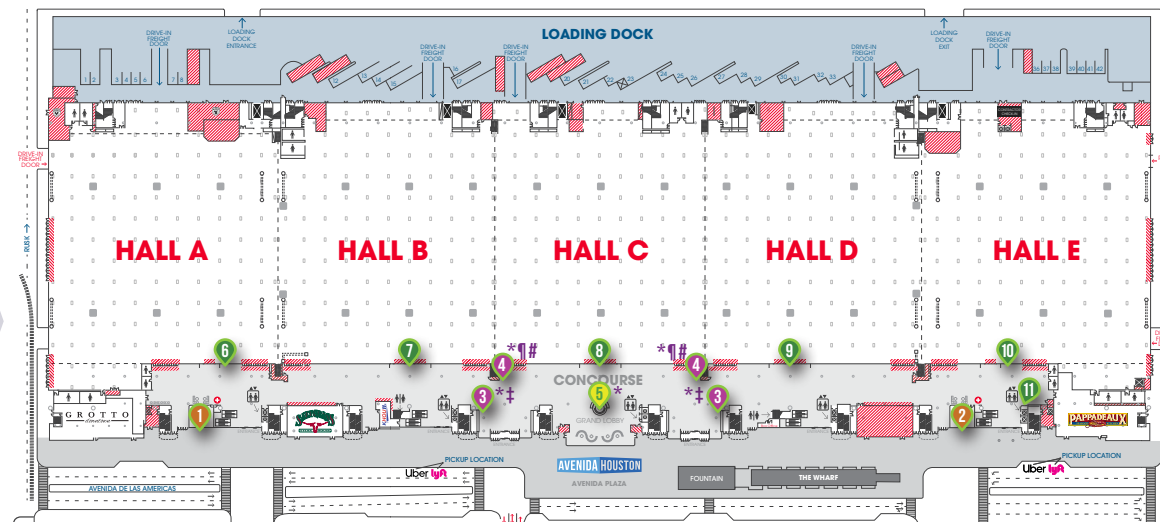

## LEVEL 3

**Number of Displays: 11**

**Types:** LCD Monitors, LED Wall

**Locations:** Pre-Function Area Along Meeting Room Corridor, Escalator Landings, Elevator Bank Lobbies

## LEVEL 2

**Number of Displays: 6**

**Types:** LCD Monitors

**Locations:** Escalator Landings, Elevator Bank Lobbies, Info Desk

## LEVEL 1

**Number of Displays: 13**

**Types:** LCD Monitors, LED Walls, Curved LED Display, LED Marquees

**Locations:** Concourse Area by Exhibit Halls, Grand Lobby & Concierge Desk in Concourse C, Elevator Bank Lobbies, Exterior of Building at Halls A & E

## LEGEND

- LCD Monitor
- LED Wall
- Curved LED Display
- Exterior LED Marquee

- \* Usage of these displays by request only
- ‡ Displays show same content
- † Displays show same content
- # Displays have 90° bend on right or left side