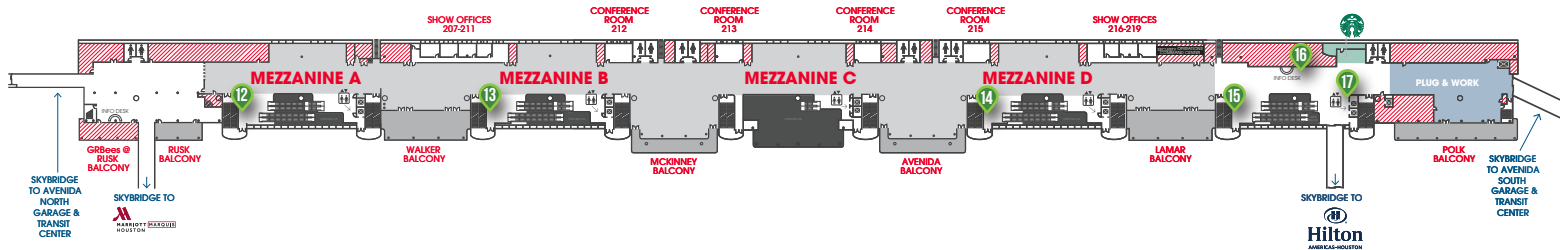

# FACILITY MAP & DIGITAL SIGNAGE LOCATIONS

Map is provided for reference only and does not imply the approval to display content on facility-affixed digital displays. Please contact your Convention Services Manager to discuss digital signage options and availability during your event. The Facility reserves the the right to rescind usage approval of facility-affixed monitors at any time.

## LEVEL 3

**Number of Displays: 11**

**Types:** LCD Monitors, LED Wall

**Locations:** Pre-Function Area Along Meeting Room Corridor, Escalator Landings, Elevator Bank Lobbies

## LEVEL 2

**Number of Displays: 6**

**Types:** LCD Monitors

**Locations:** Escalator Landings, Elevator Bank Lobbies, Info Desk

## LEVEL 1

**Number of Displays: 13**

**Types:** LCD Monitors, LED Walls, Curved LED Display, LED Marquees

**Locations:** Concourse Area by Exhibit Halls, Grand Lobby & Concierge Desk in Concourse C, Elevator Bank Lobbies, Exterior of Building at Halls A & E