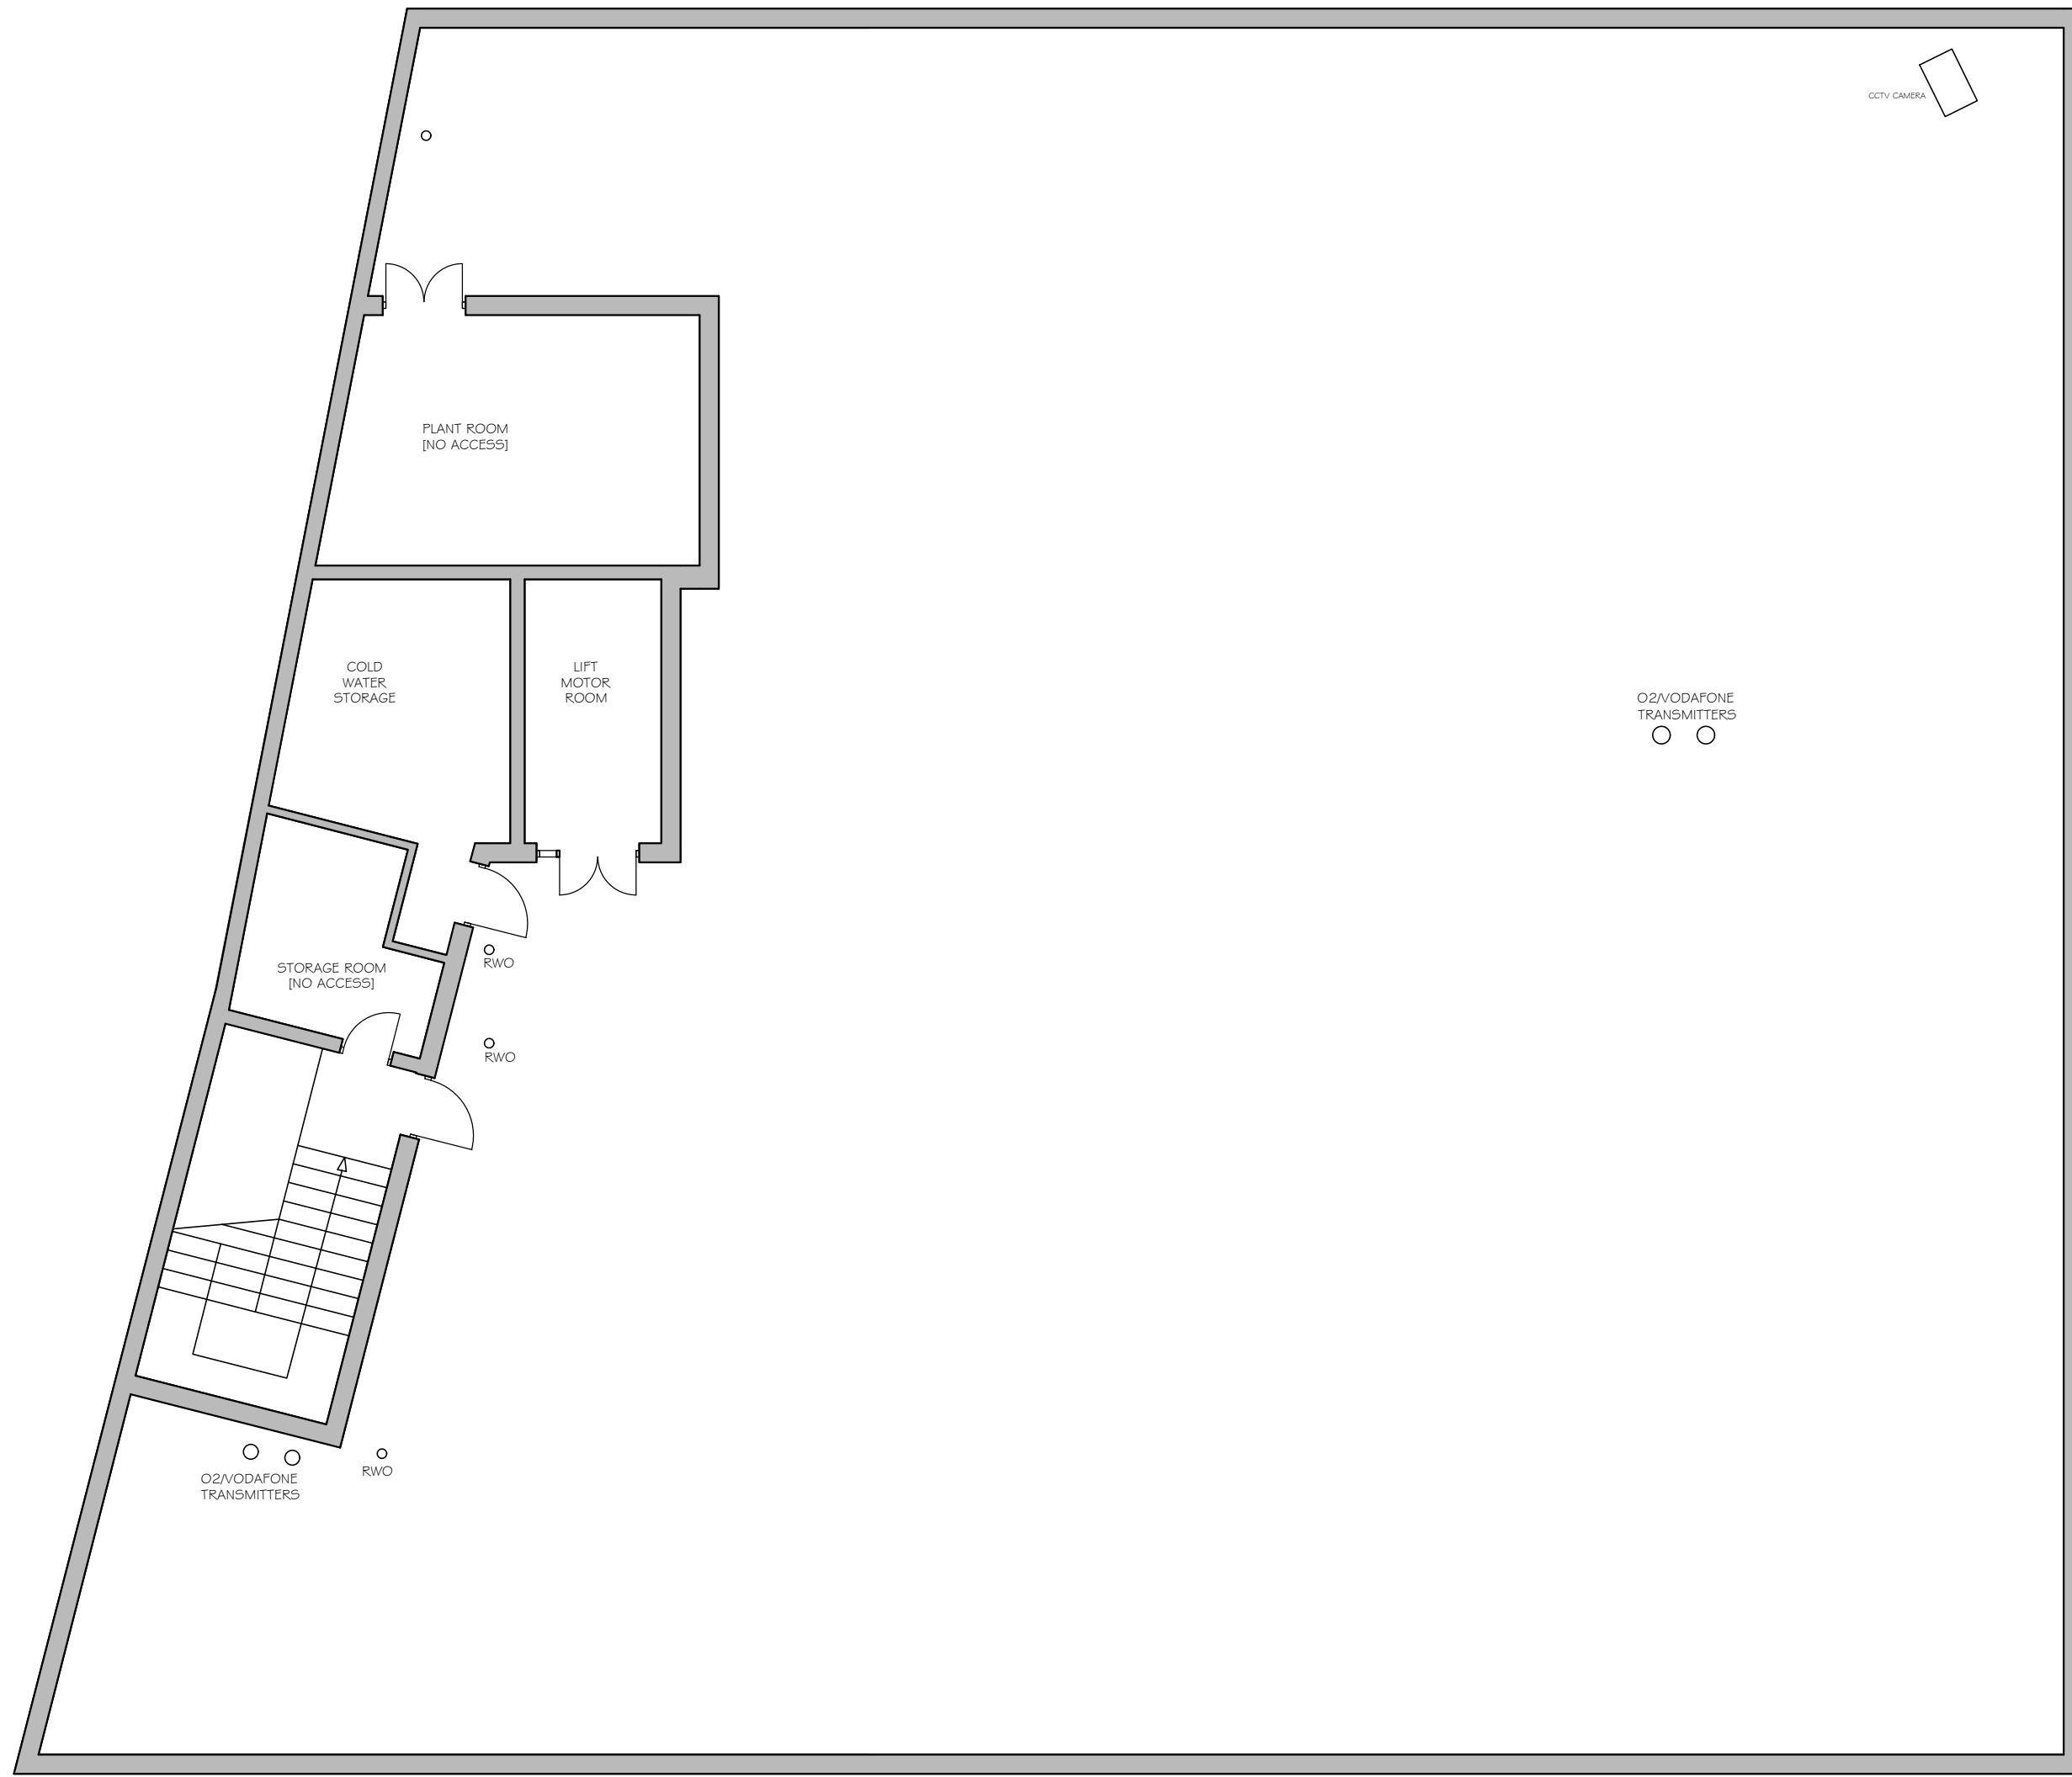

NOTE - Responsibility is not accepted for errors made by others in scaling from this drawing. All construction information should be taken from figured dimensions only

kdpa | kdesign
 kdproject management
 kdarchitecture

Adur Business Centre
 Little High Street
 Shoreham by Sea
 West Sussex BN43 5EG

t: 01273 467518
 e: info@kdpaine.co.uk
 www.kdpaine.co.uk

CLIENT	JD WETHERSPOON PLC	
PROJECT	PUB NO: 0000 BAIRD'S DEPARTMENT STORE HAMILTON	
DRAWING	EXISTING THIRD FLOOR PLAN	
SCALE	DATE	DRAWN
A3/1:100	FEB 2017	ALS
PROJECT No	DRAWING No	REVISION
7393	04	