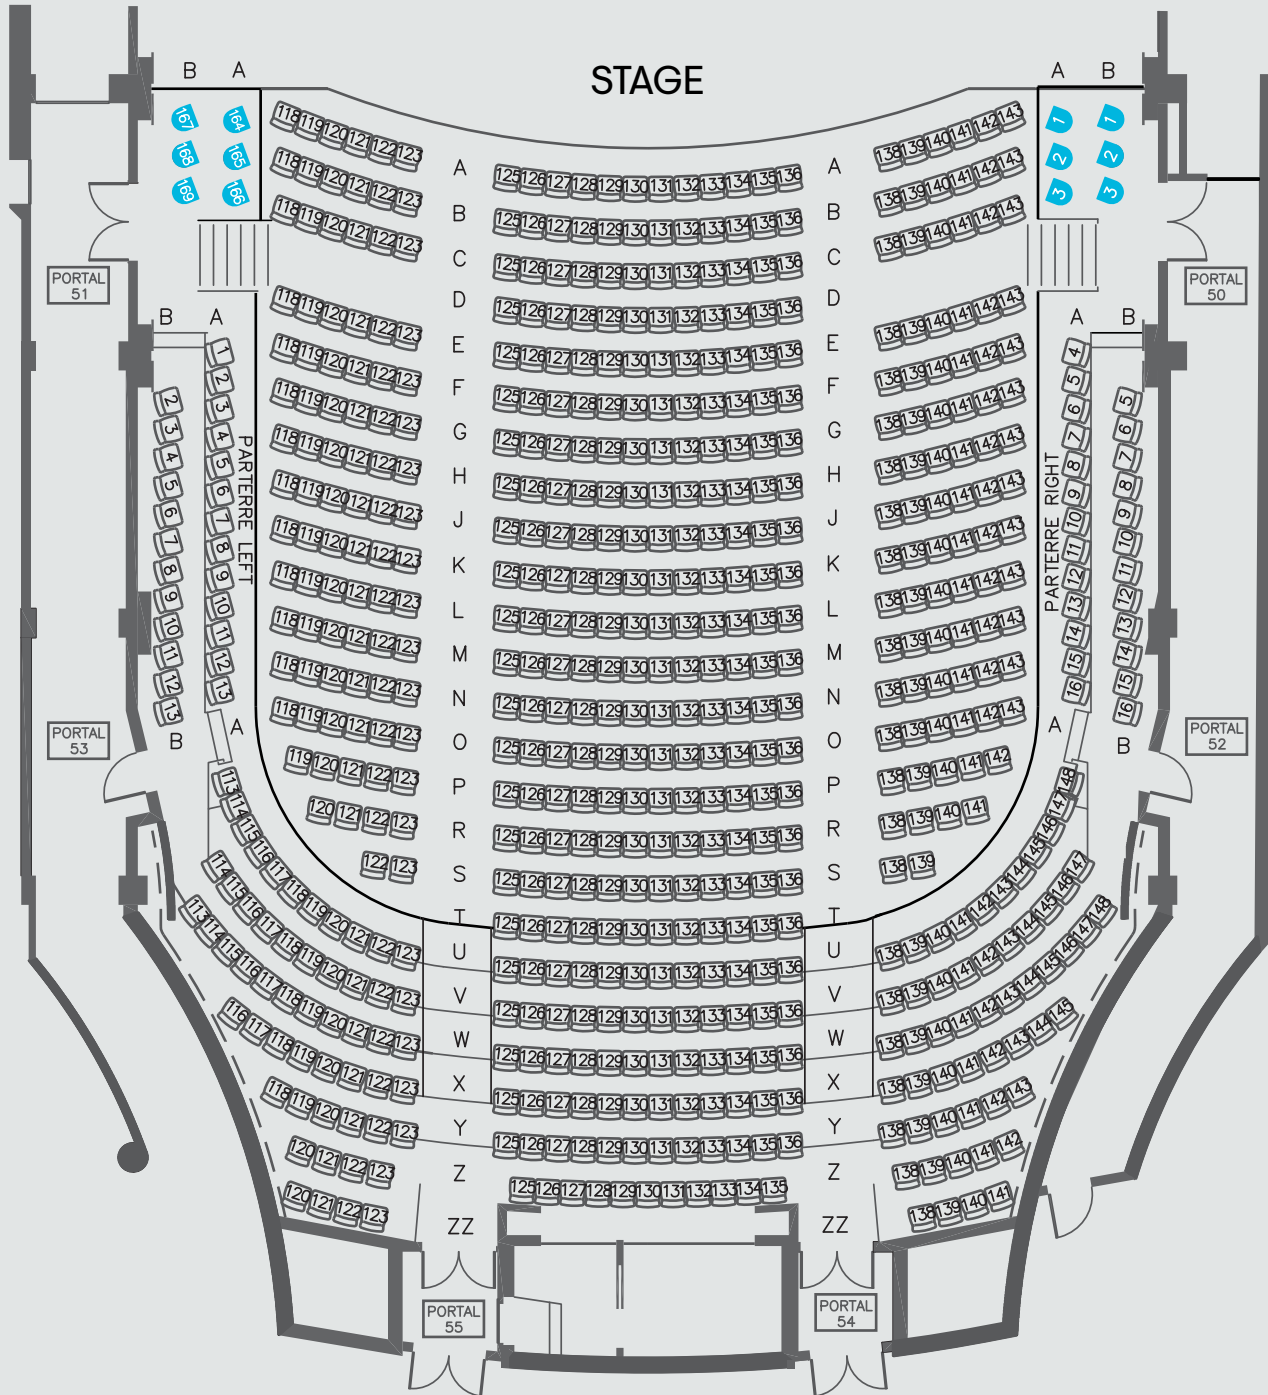

TO Live

GEORGE WESTON RECITAL HALL

1,036
SEATS

TO Live

GEORGE WESTON RECITAL HALL

1,036
SEATS