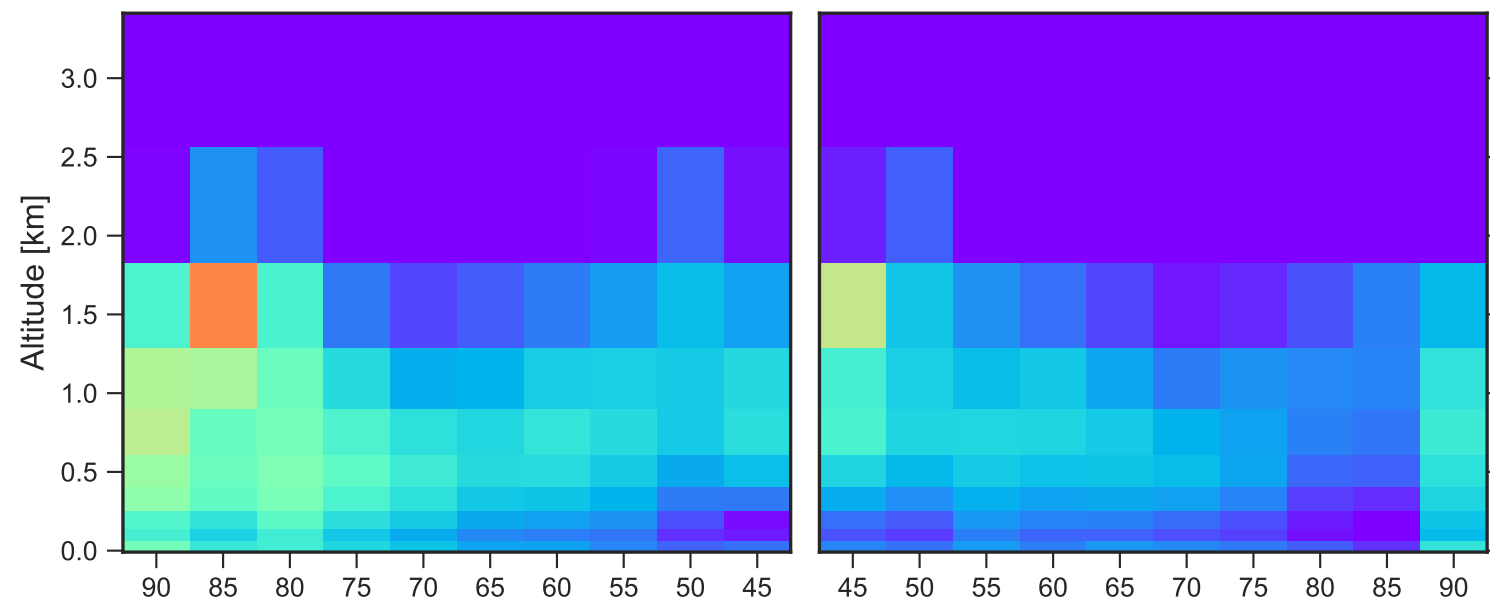

(a) NM - BrO diurnal variation - ASO

(b) AH - BrO diurnal variation - ASO

(c) NM - BrO diurnal variation - NDJ

(d) AH - BrO diurnal variation - NDJ

(e) NM - BrO diurnal variation - FMA

(f) AH - BrO diurnal variation - FMA