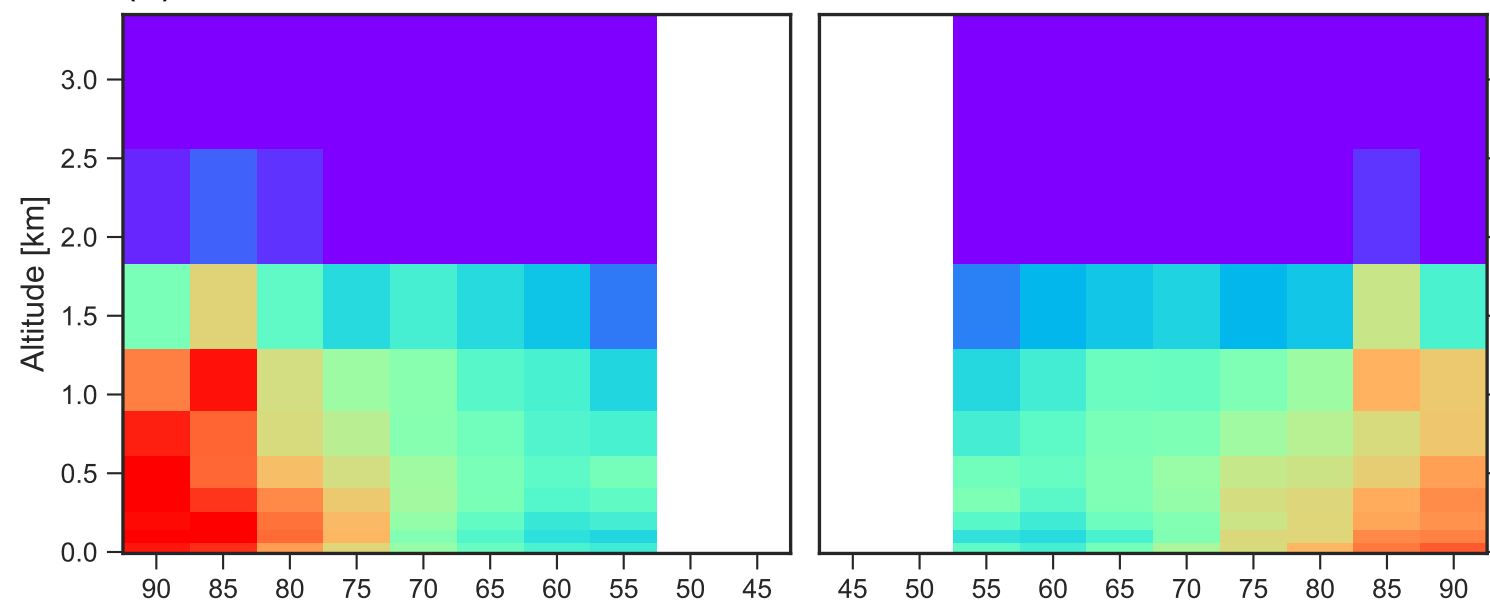

(a) NM - BrO diurnal variation - ASO

(b) AH - BrO diurnal variation - ASO

(c) NM - BrO diurnal variation - NDJ

(d) AH - BrO diurnal variation - NDJ

(e) NM - BrO diurnal variation - FMA

(f) AH - BrO diurnal variation - FMA