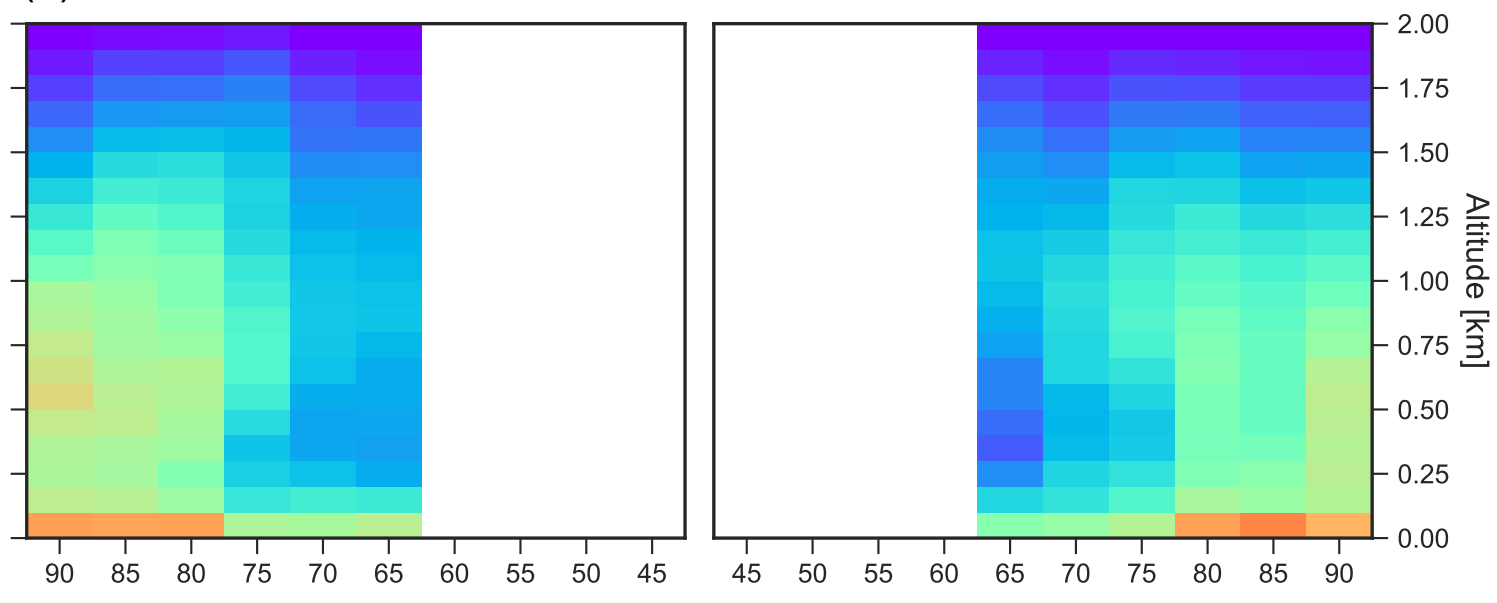

(a) NM - BrO diurnal variation - ASO

(b) AH - BrO diurnal variation - ASO

(c) NM - BrO diurnal variation - NDJ

(d) AH - BrO diurnal variation - NDJ

(e) NM - BrO diurnal variation - FMA

(f) AH - BrO diurnal variation - FMA