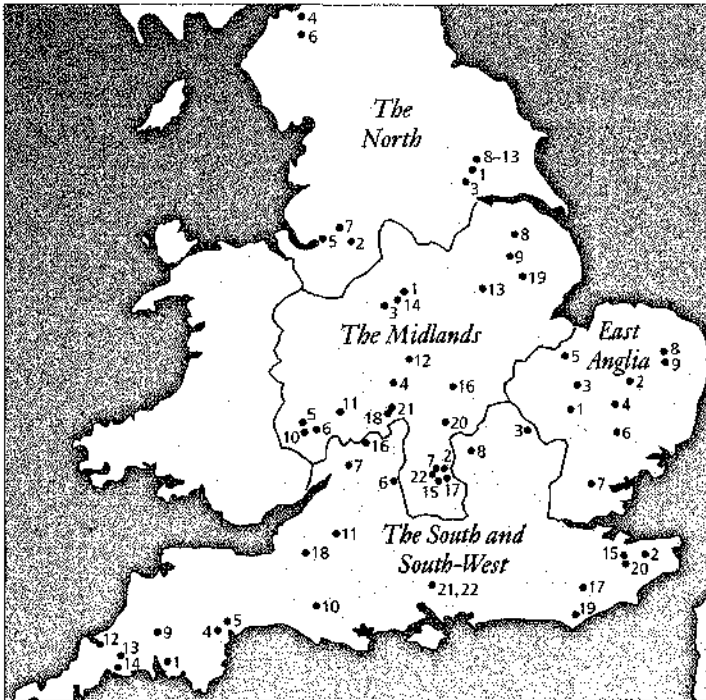

Contents

The numbers preceding place names below correspond with those on the map, left.
Names of churches in *bold italic* indicate that they are the subject of a special feature.

Introduction: The Art of Light 8

The North

1. 1 Acaster Malbis (North Yorkshire) - Holy Trinity 28
2. 2 Ashton under Lyne (Greater Manchester) — St Michael and All Angels 29
3. 3 Bolton Percy (North Yorkshire) - All Saints 30
4. 4 Carlisle (Cumbria) - Carlisle Cathedral 31
5. 5 Grappenhall (Cheshire) - St Wilfrid 32
6. 6 Greystoke (Cumbria) — St Andrew 32
7. 7 Middleton (Greater Manchester) - St Leonard 34
8. 8 York (North Yorkshire) - All Saints, Pavement 35
9. 9 York (North Yorkshire) - All Saints, North Street 36
10. 10 York (North Yorkshire) - Holy Trinity, Goodramgate 38
11. 11 York (North Yorkshire) - St Denys, Walmgate 40
12. 12 York (North Yorkshire) - St Michael, Spurriergate 40
13. 13 York (North Yorkshire) - *York Minster* 42

The Midlands

1. 1 Ashbourne (Derbyshire) - St Oswald 48
2. 2 Beckley (Oxfordshire) - Assumption of the Blessed Virgin Mary 48
3. 3 Checkley (Staffordshire) - St Mary and All Saints 48
4. 4 Coventry (West Midlands) - St Mary's Guildhall 50
5. 5 Eaton Bishop (Herefordshire) - St Michael and All Angels 50
6. 6 Hereford (Herefordshire) - Hereford Cathedral 52
7. 7 Kidlington (Oxfordshire) - St Mary 52
8. 8 Kingerby (Lincolnshire) - St Peter 53

p. 1 East window, **Malvern Priory**, c. 1440

pp. 2-3 Detail from **Canterbury Cathedral**, c. 1220

p. 3 Detail from **St Mary the Virgin, Saxlingham Nethergate**, 15th century

Any copy of this book issued by the publisher as a paperback is sold subject to the condition that it shall not by way of trade or otherwise be lent, resold, hired out or otherwise circulated without the publisher's prior consent in any form of binding or cover other than that in which it is published and without a similar condition including these words being imposed on a subsequent purchaser.

First published in the United Kingdom in 2008 by Thames & Hudson Ltd,
181A High Holborn, London WC1V 7QX

www.thamesandhudson.com

© 2008 Thames & Hudson Ltd, London

All photographs, unless otherwise stated, © Painton Cowen

All Rights Reserved. No part of this publication may be reproduced or transmitted in any form or by any means, electronic or mechanical, including photocopy, recording or any other information storage and retrieval system, without prior permission in writing from the publisher.

British Library Cataloguing-in-Publication Data

A catalogue record for this book is available from the British Library

ISBN 978-0-500-23846-2

Printed and bound in Singapore by C. S. Graphics

UNIVERSITÄTS-
BIBLIOTHEK
HEIDELBERG

9008 1 10200