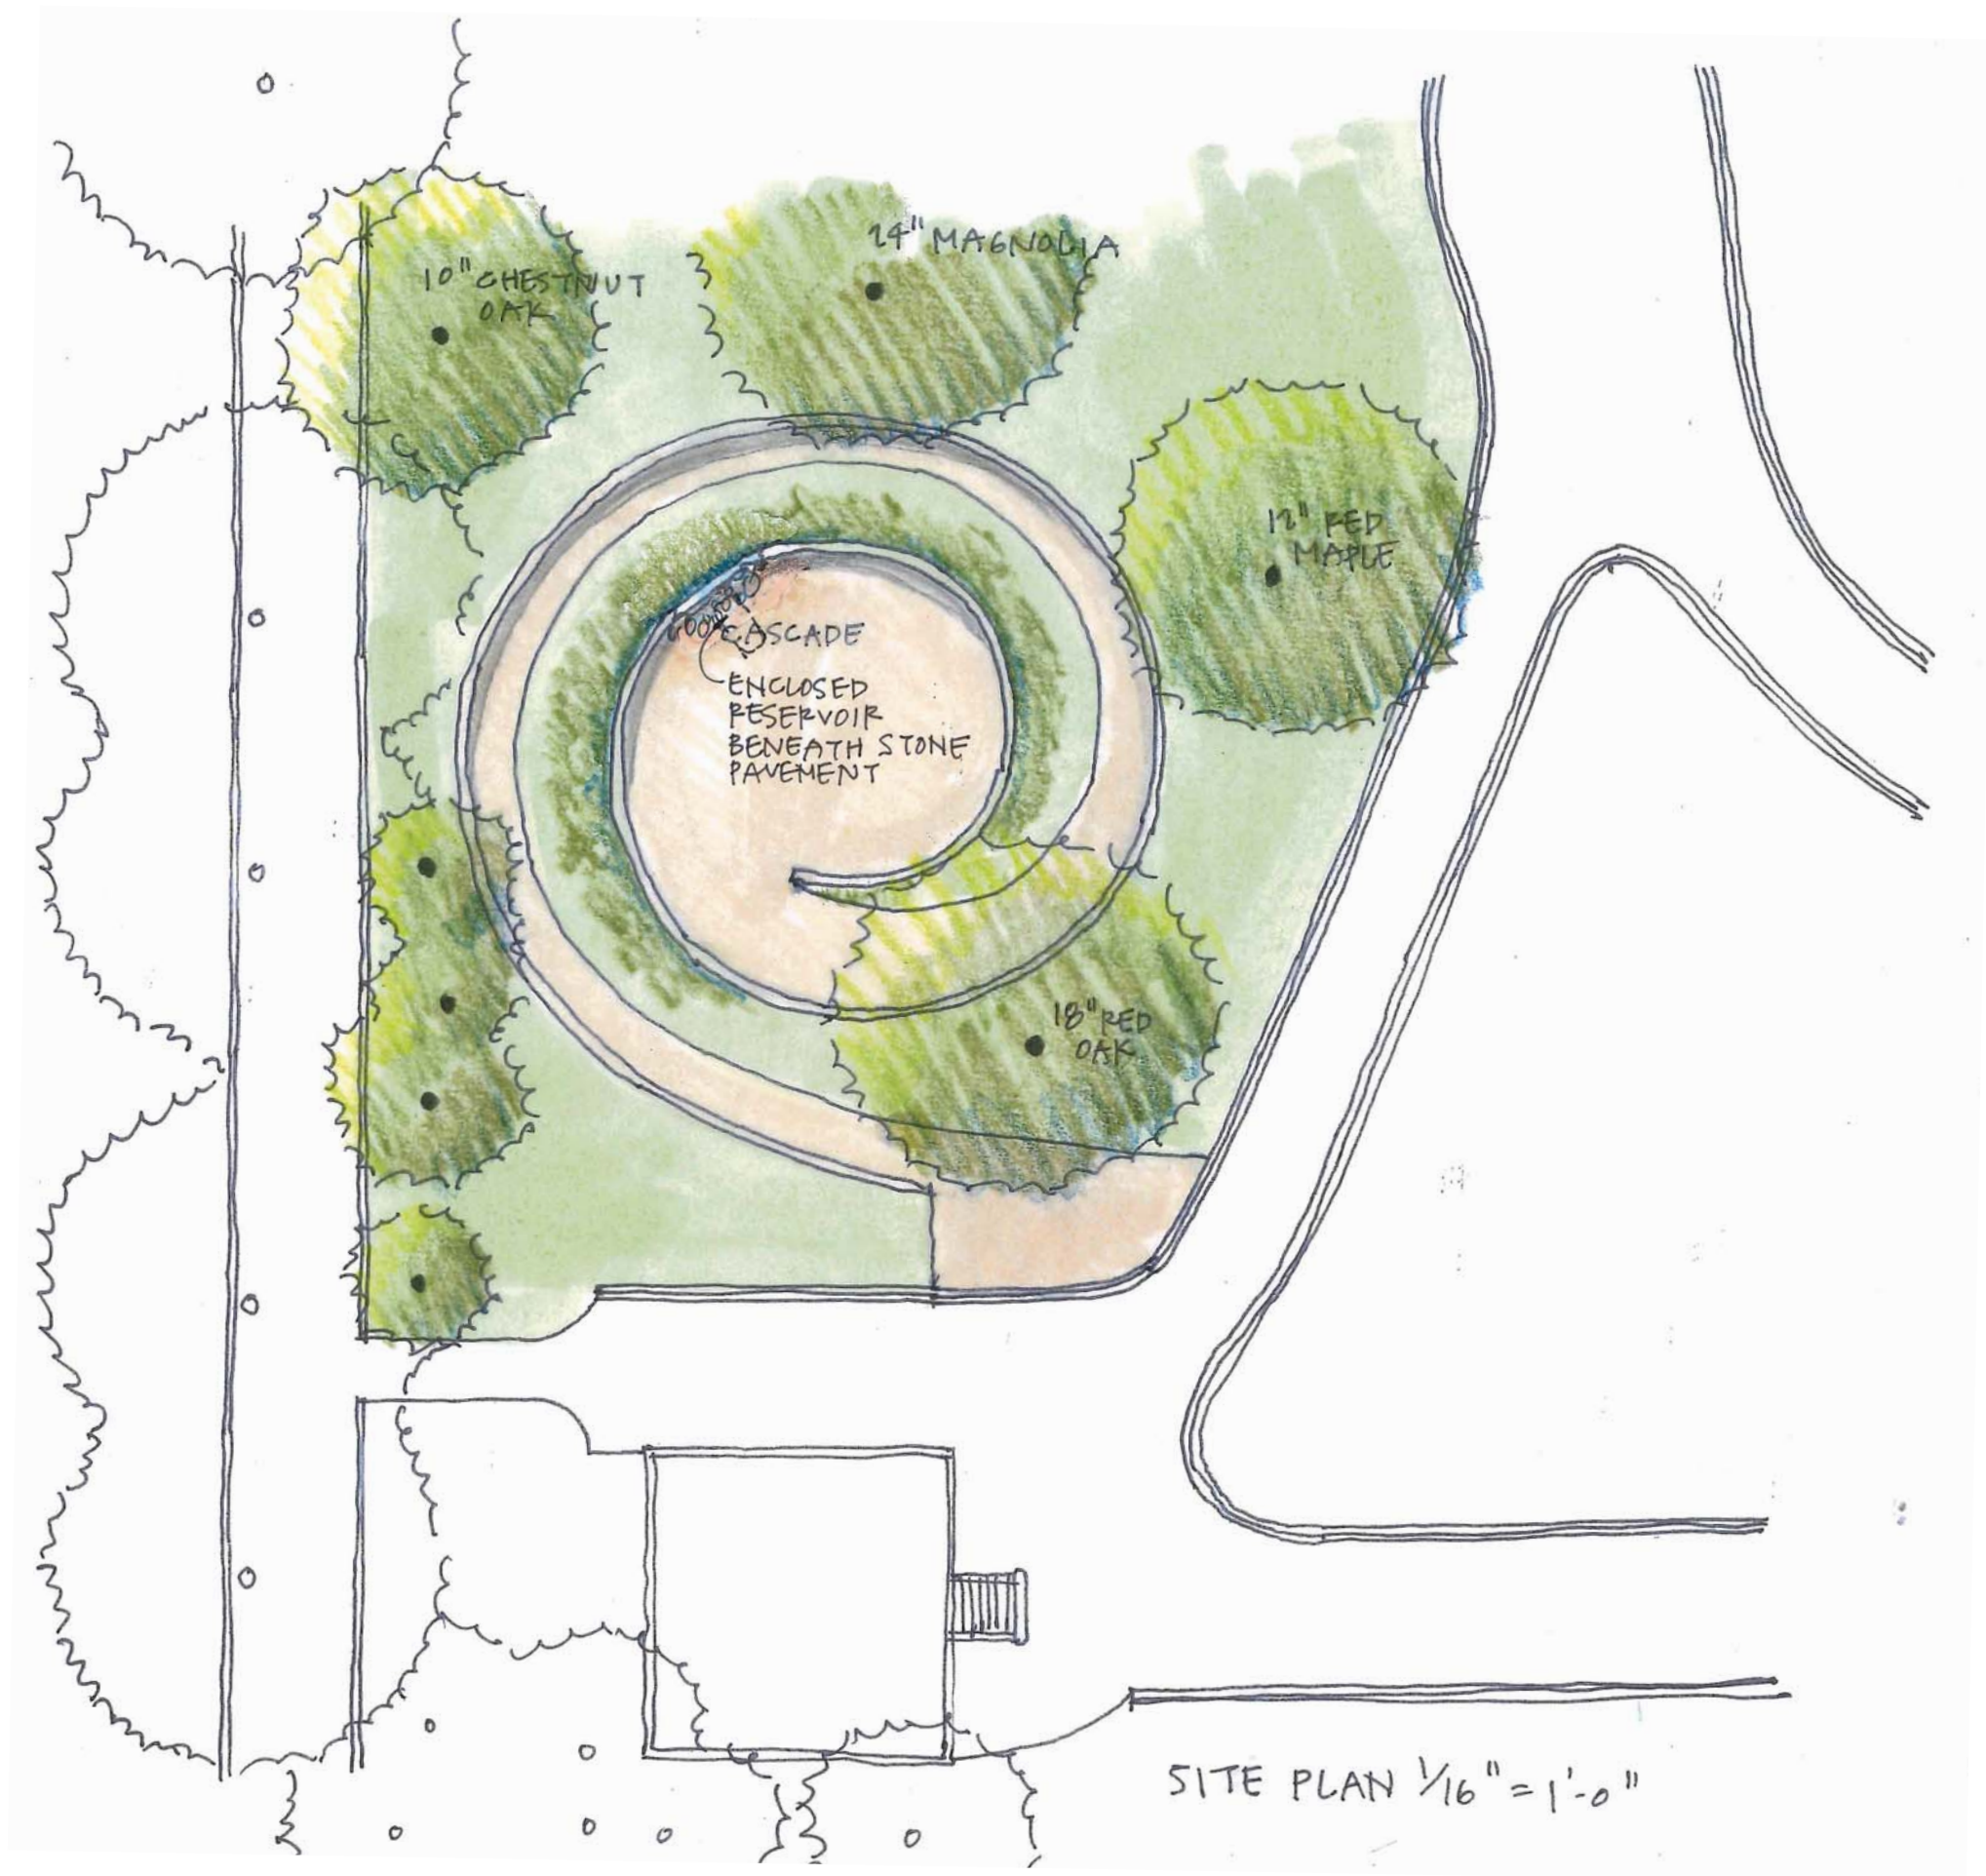

Mantle

A Tribute to Virginia's Tribes

Site location on Capitol Square

Powhatan's Mantle

*This Map describing the Situation of the several Nations of Indians in the NW. of South Carolina was copied from a Draught drawn & painted on a Deer Skin by an Indian Cacique and presented to Francis Nicholson Esq. Governour of South Carolina by whom it is here humbly Dedicated to His Royal Highness GEORGE Prince of Wales*

Plan showing topography

New York Botanical Garden

Great Falls of Virginia

Site panorama looking Southwest

Site panorama looking West

Aerial looking South

View looking Southwest

Cross section of Mantle at water course