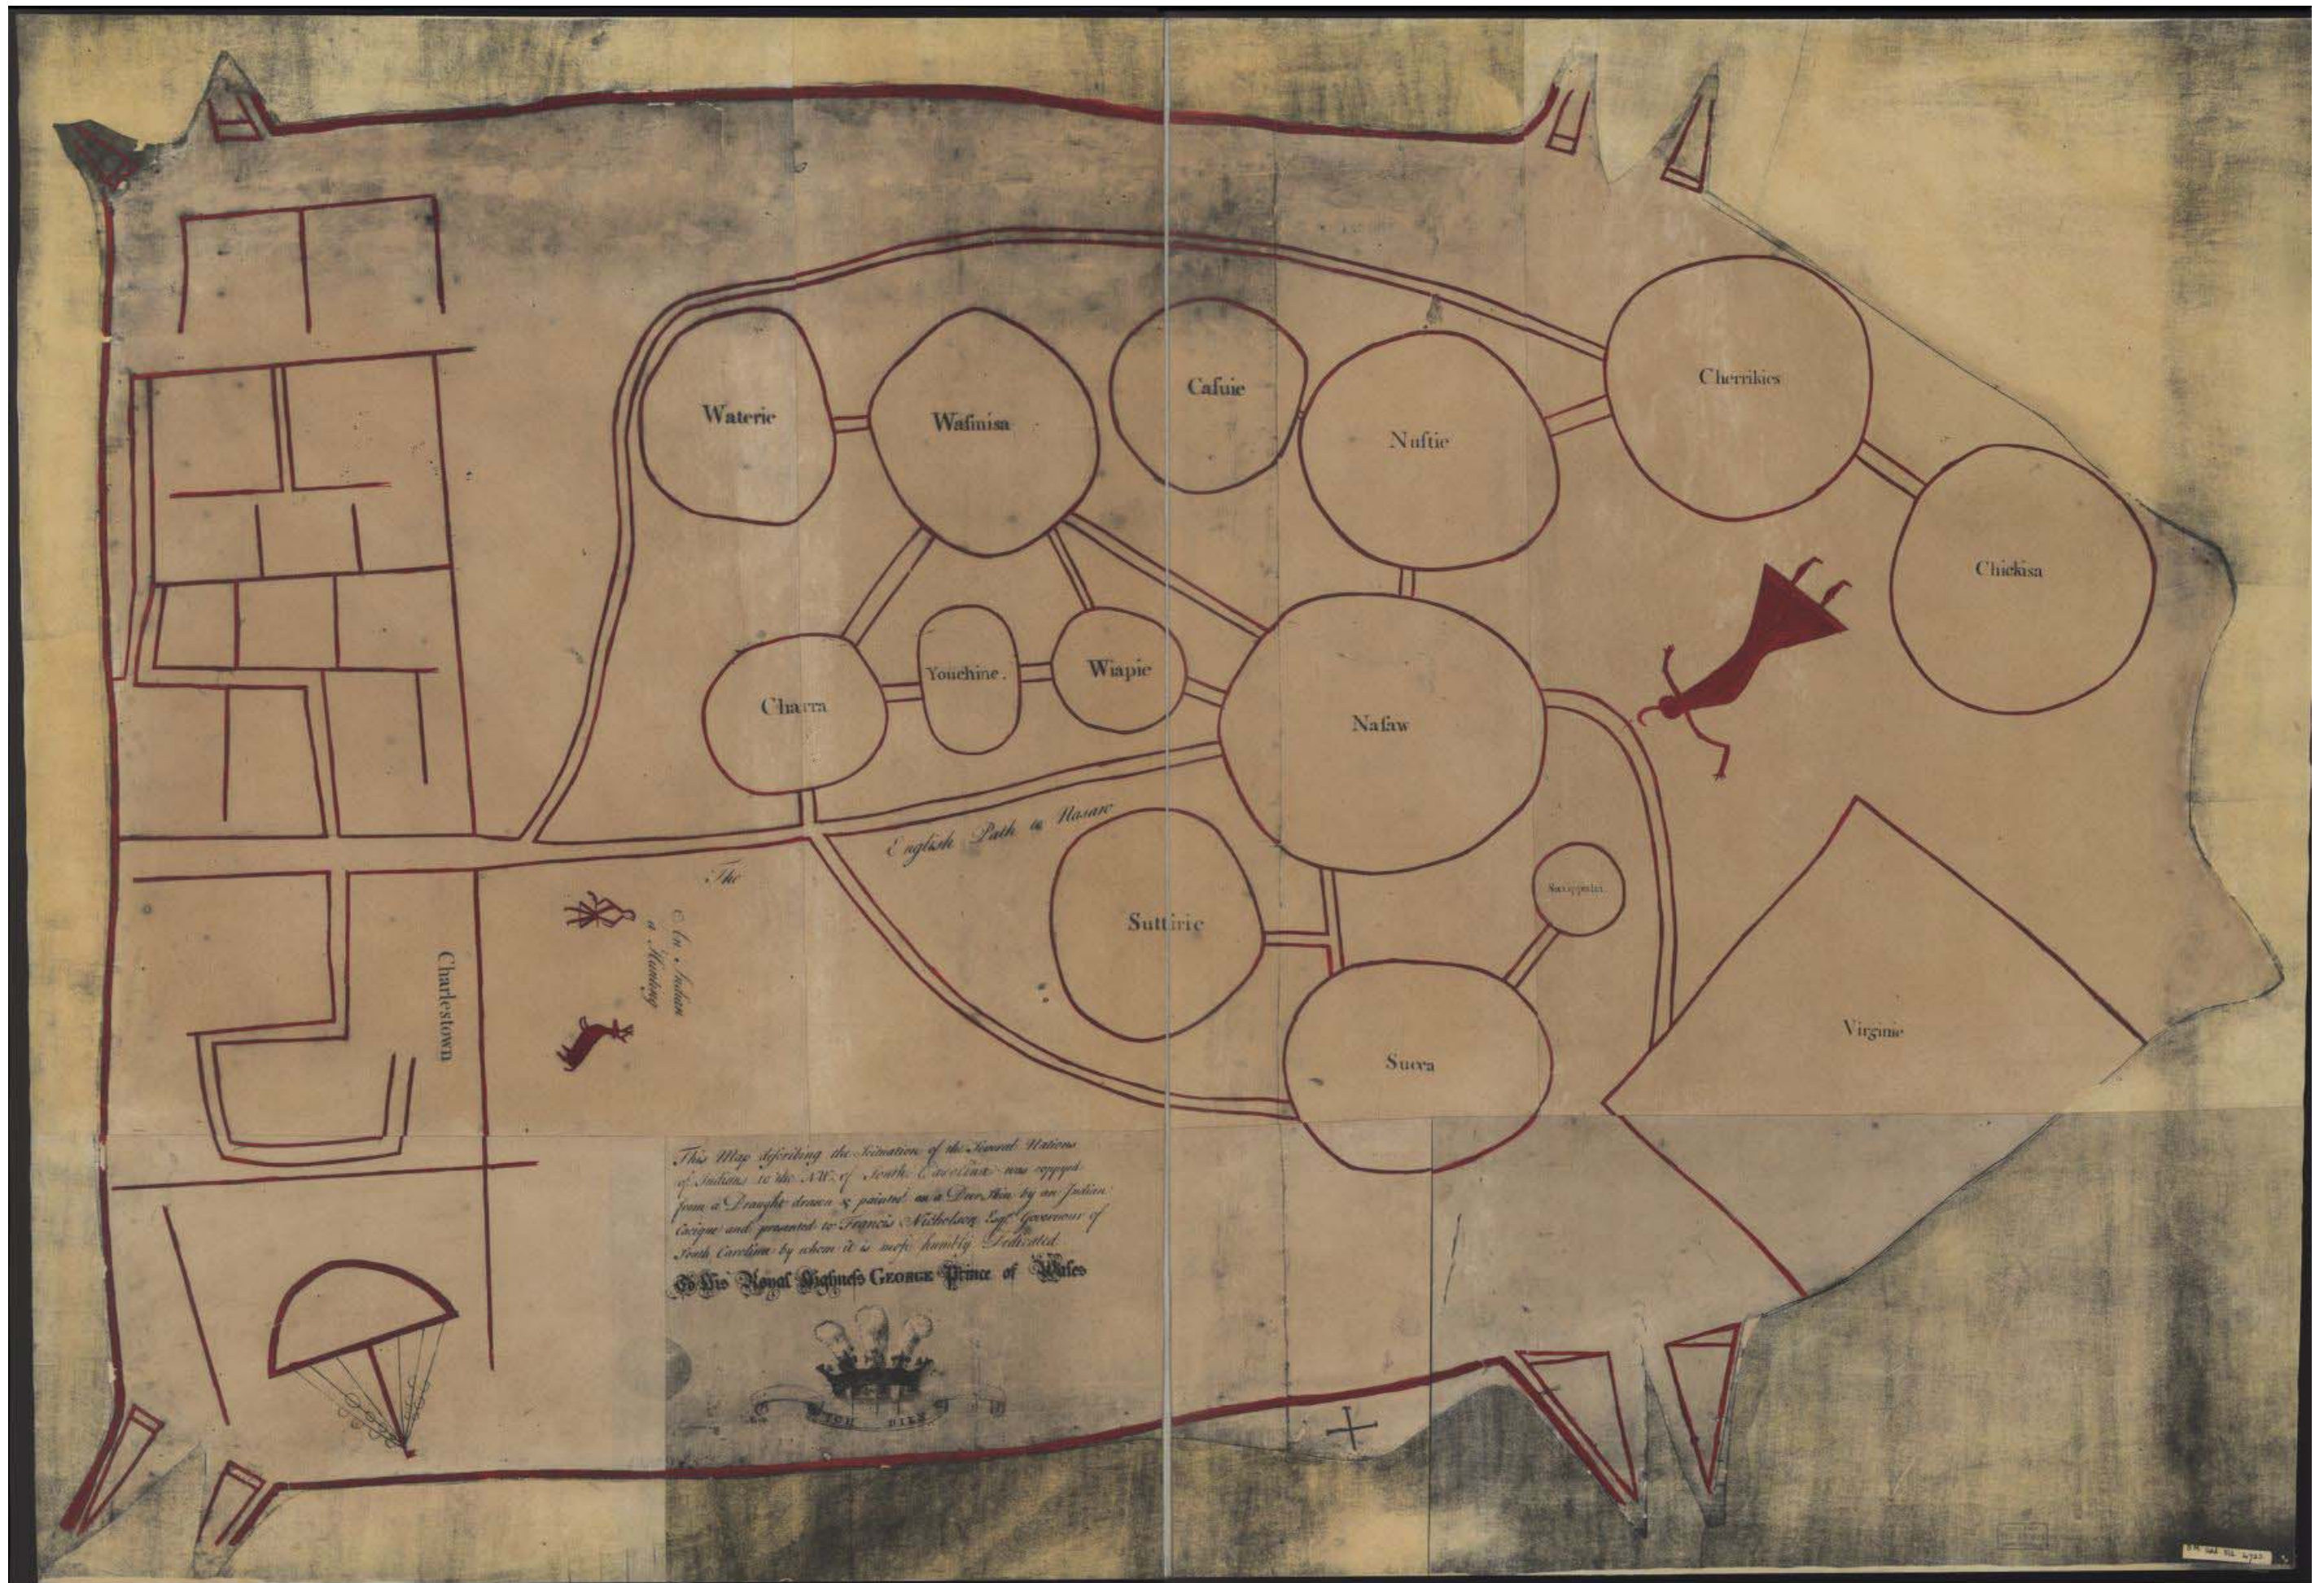

Mantle

A Tribute to Virginia's Tribes

Site location on Capitol Square

Powhatan's Mantle

*This Map describing the Situation of the several Nations of Indians in the NW. of South Carolina was copied from a Draught drawn & painted on a Deer Skin by an Indian Cacique and presented to Francis Nicholson Esq. Governour of South Carolina by whom it is here humbly Dedicated to His Royal Highness GEORGE Prince of Wales*

Plan showing topography

New York Botanical Garden

Great Falls of Virginia

Site panorama looking Southwest

Site panorama looking West

Aerial looking South

View looking Southwest

Cross section of Mantle at water course