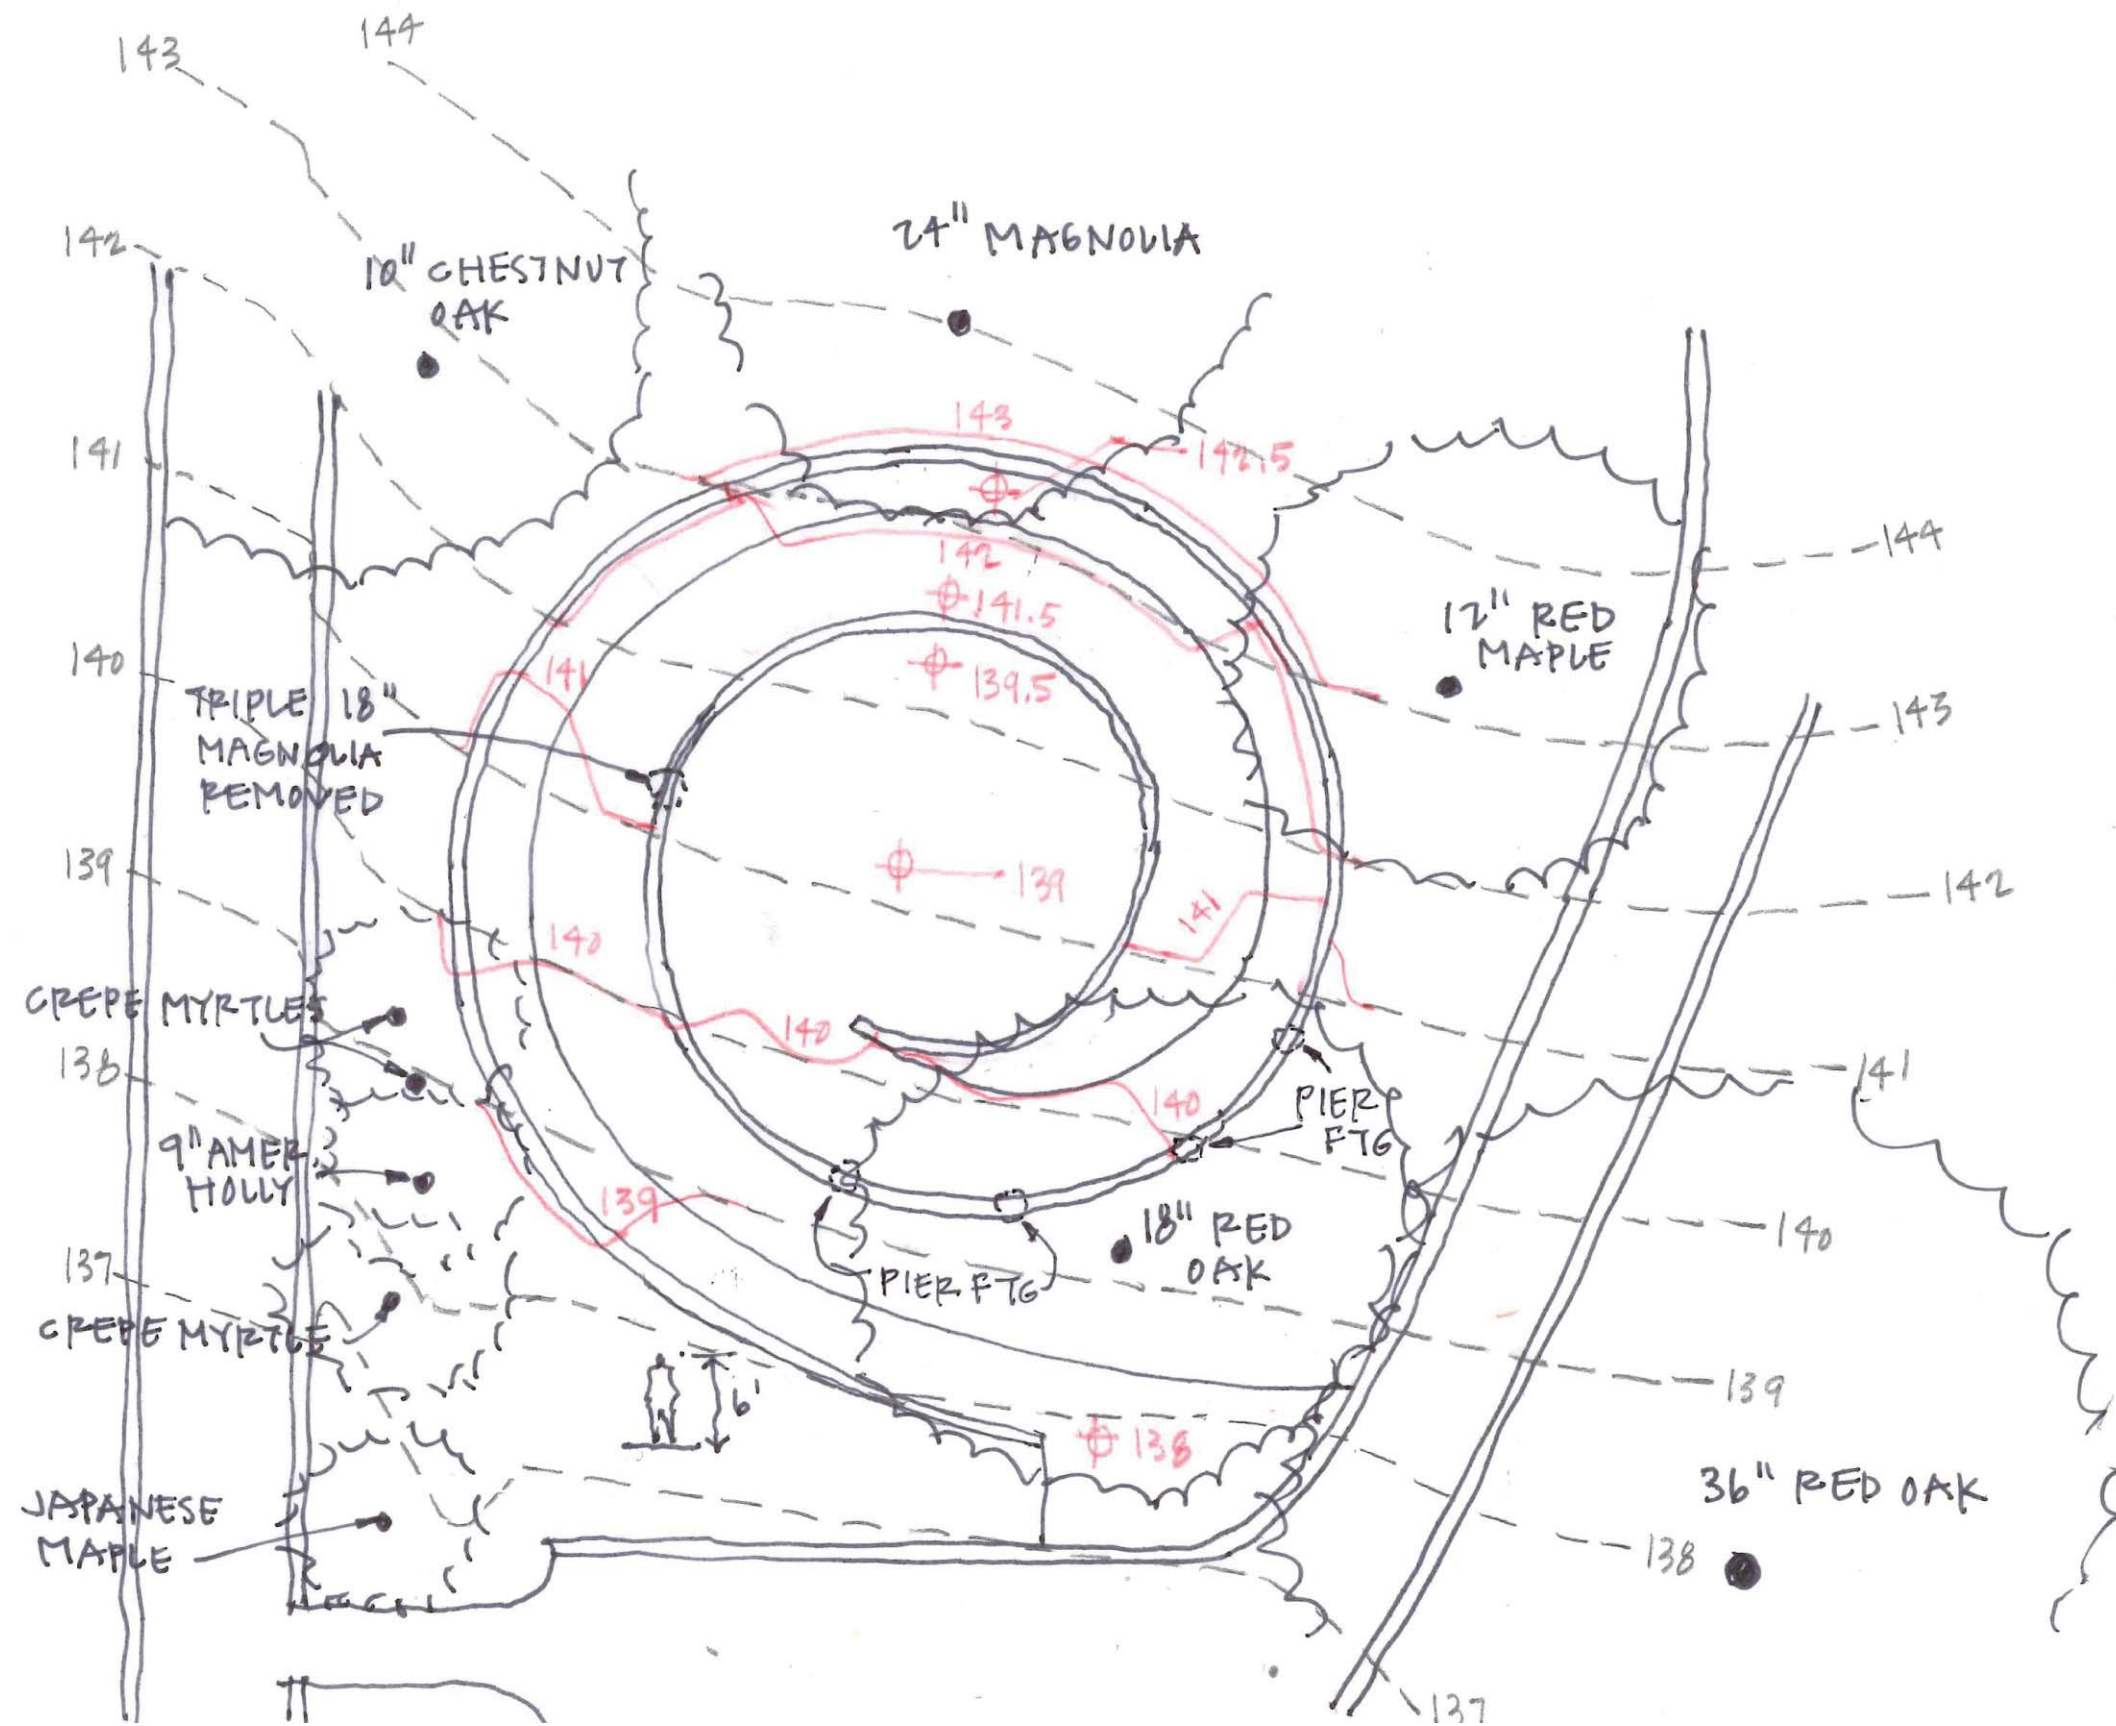

Mantle

A Tribute to Virginia's Tribes

Site location on Capitol Square

Powhatan's Mantle

*This Map describing the Situation of the several Nations of Indians in the NW. of South Carolina was copied from a Draught drawn & painted on a Deer Skin by an Indian Cacique and presented to Francis Nicholson Esq. Governour of South Carolina by whom it is here humbly Dedicated to His Royal Highness GEORGE Prince of Wales*

Plan showing topography

New York Botanical Garden

Great Falls of Virginia

Site panorama looking Southwest

Site panorama looking West

Aerial looking South

View looking Southwest

Cross section of Mantle at water course