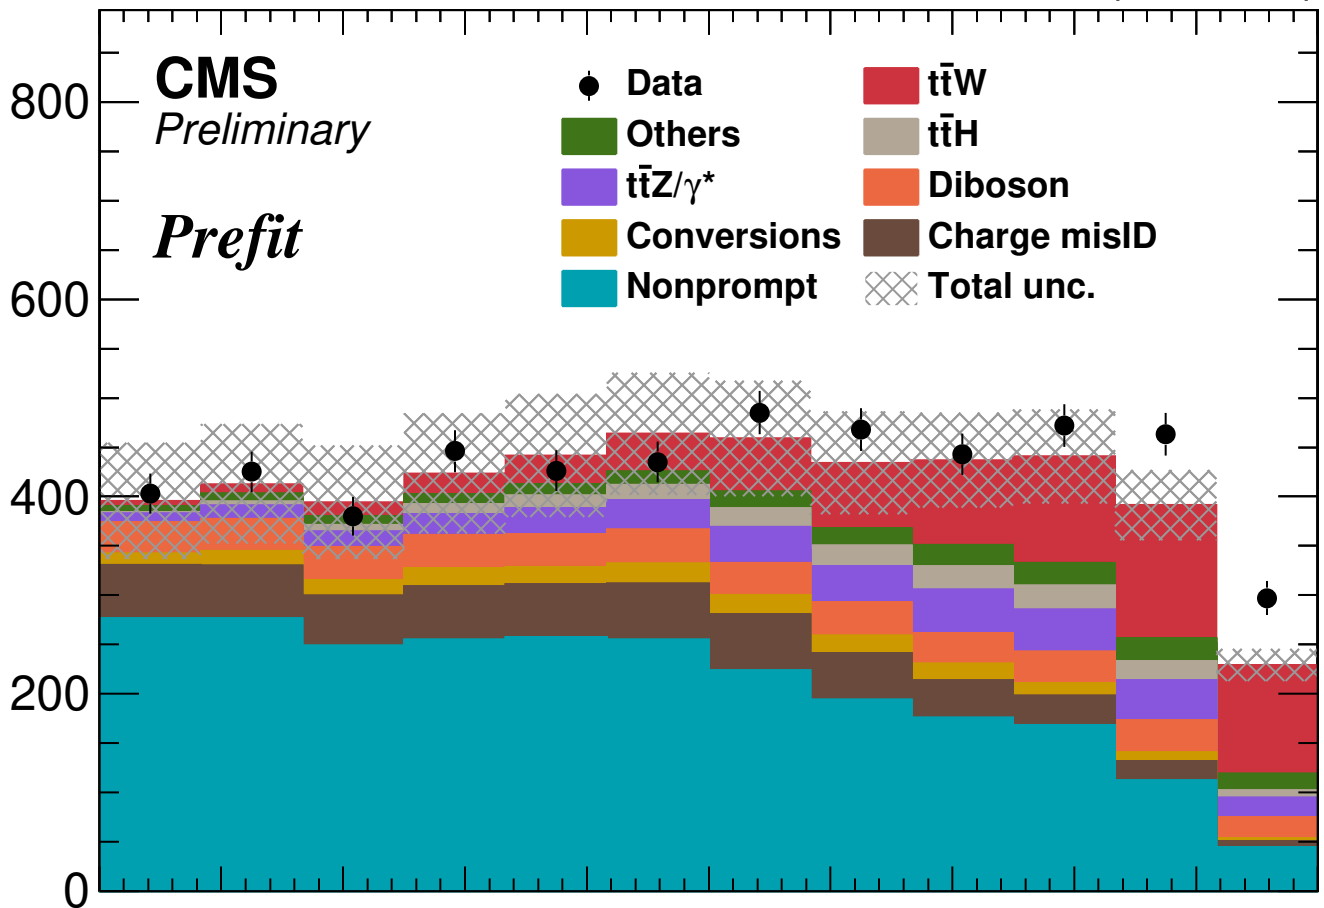

138 fb<sup>-1</sup> (13 TeV)

Events / 0.083

Data / Pred.

Event NN discriminant