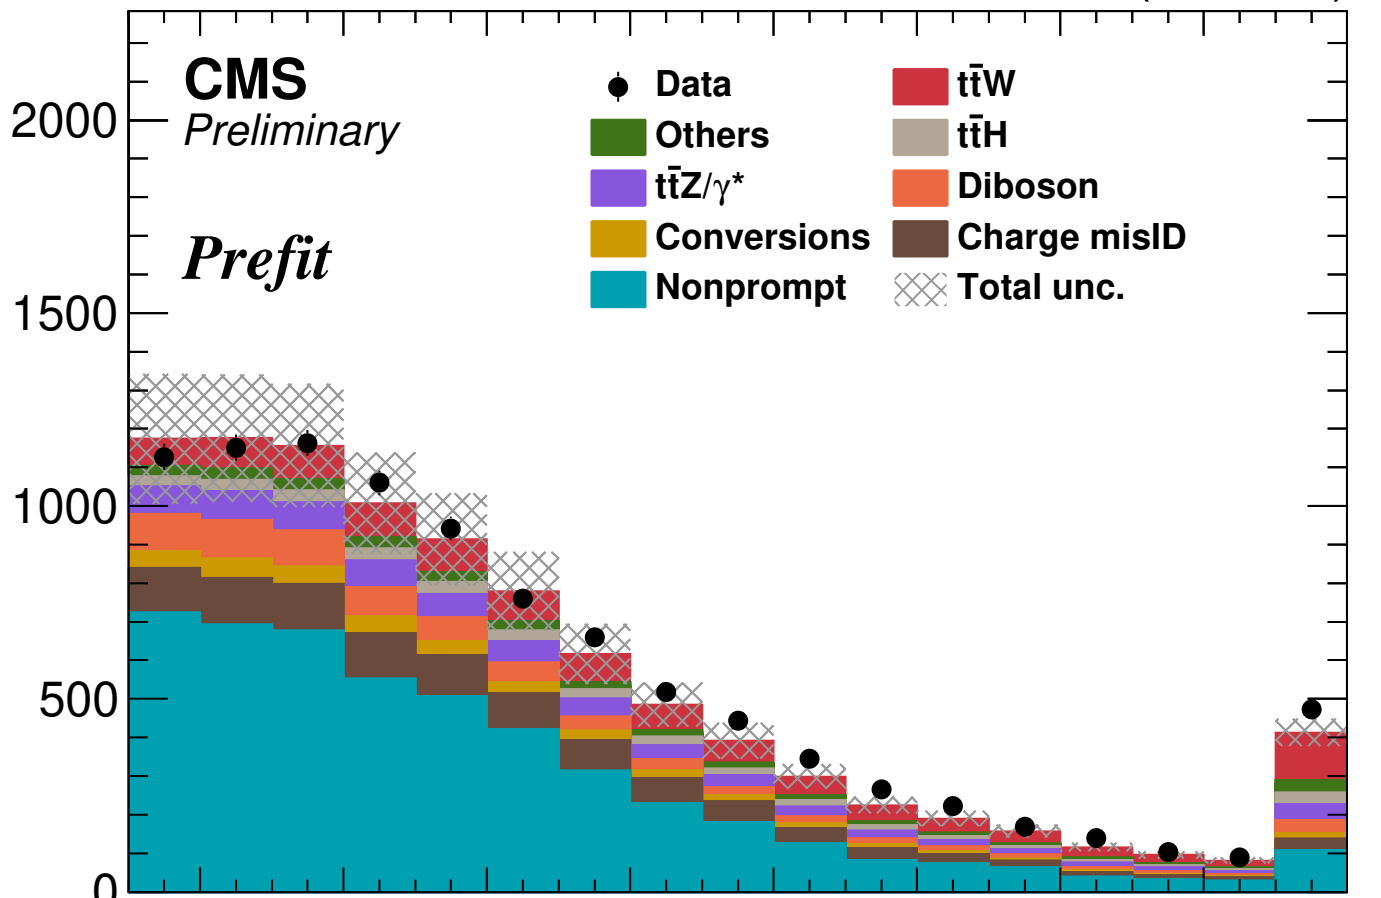

138 fb⁻¹ (13 TeV)

Events / 10 GeV

Data / Pred.