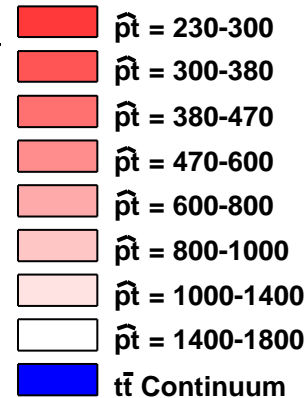

# Anti-Tag Plus Probe Sample

CMS Preliminary, 100 pb<sup>-1</sup>

Number Of Jets