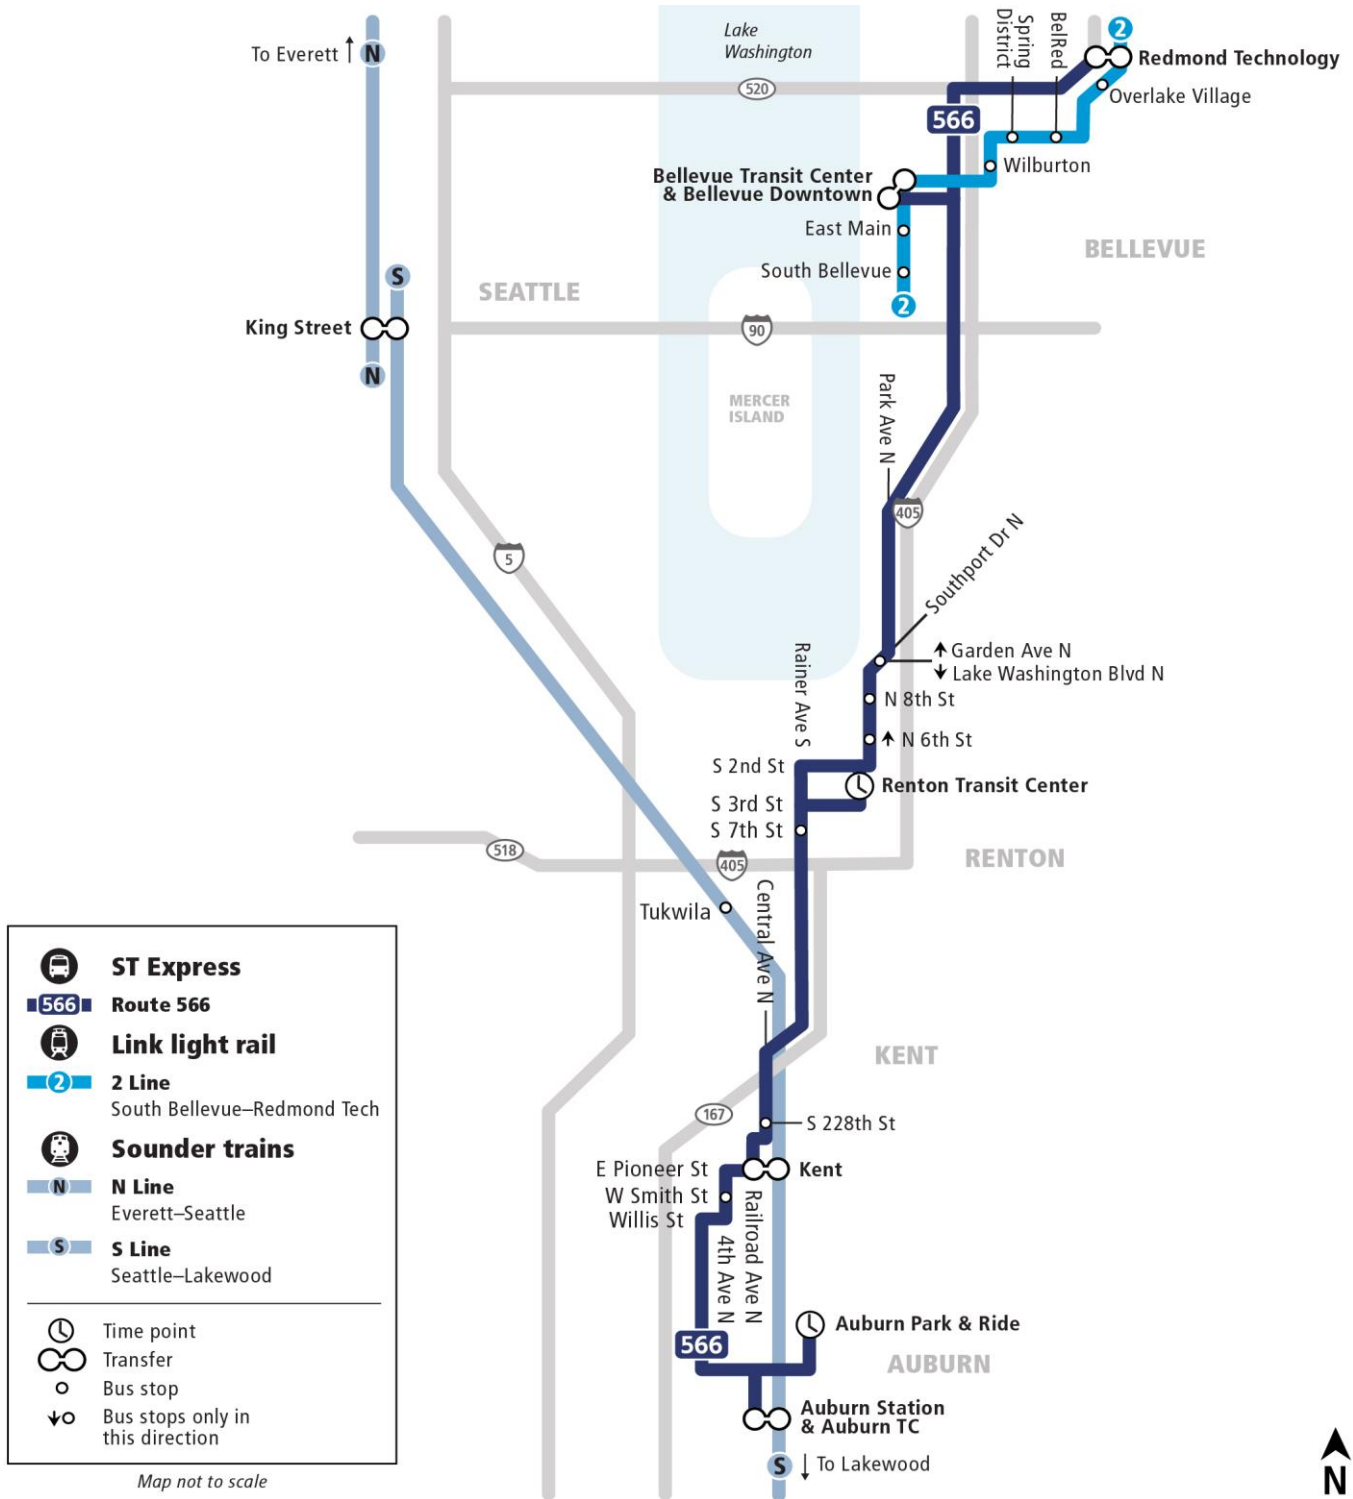

ST Express 566

Auburn – Redmond

Sept. 14, 2024 – March 28, 2025

ST Express bus fares	Price
Adult	$3.25
ORCA LIFT	$1.00
Senior/Disabled	$1.00
Youth (18 and under)	Free

For more information visit [soundtransit.org/ride-with-us](https://www.soundtransit.org/ride-with-us)
Get updates: [soundtransit.org/subscribe](https://www.soundtransit.org/subscribe)