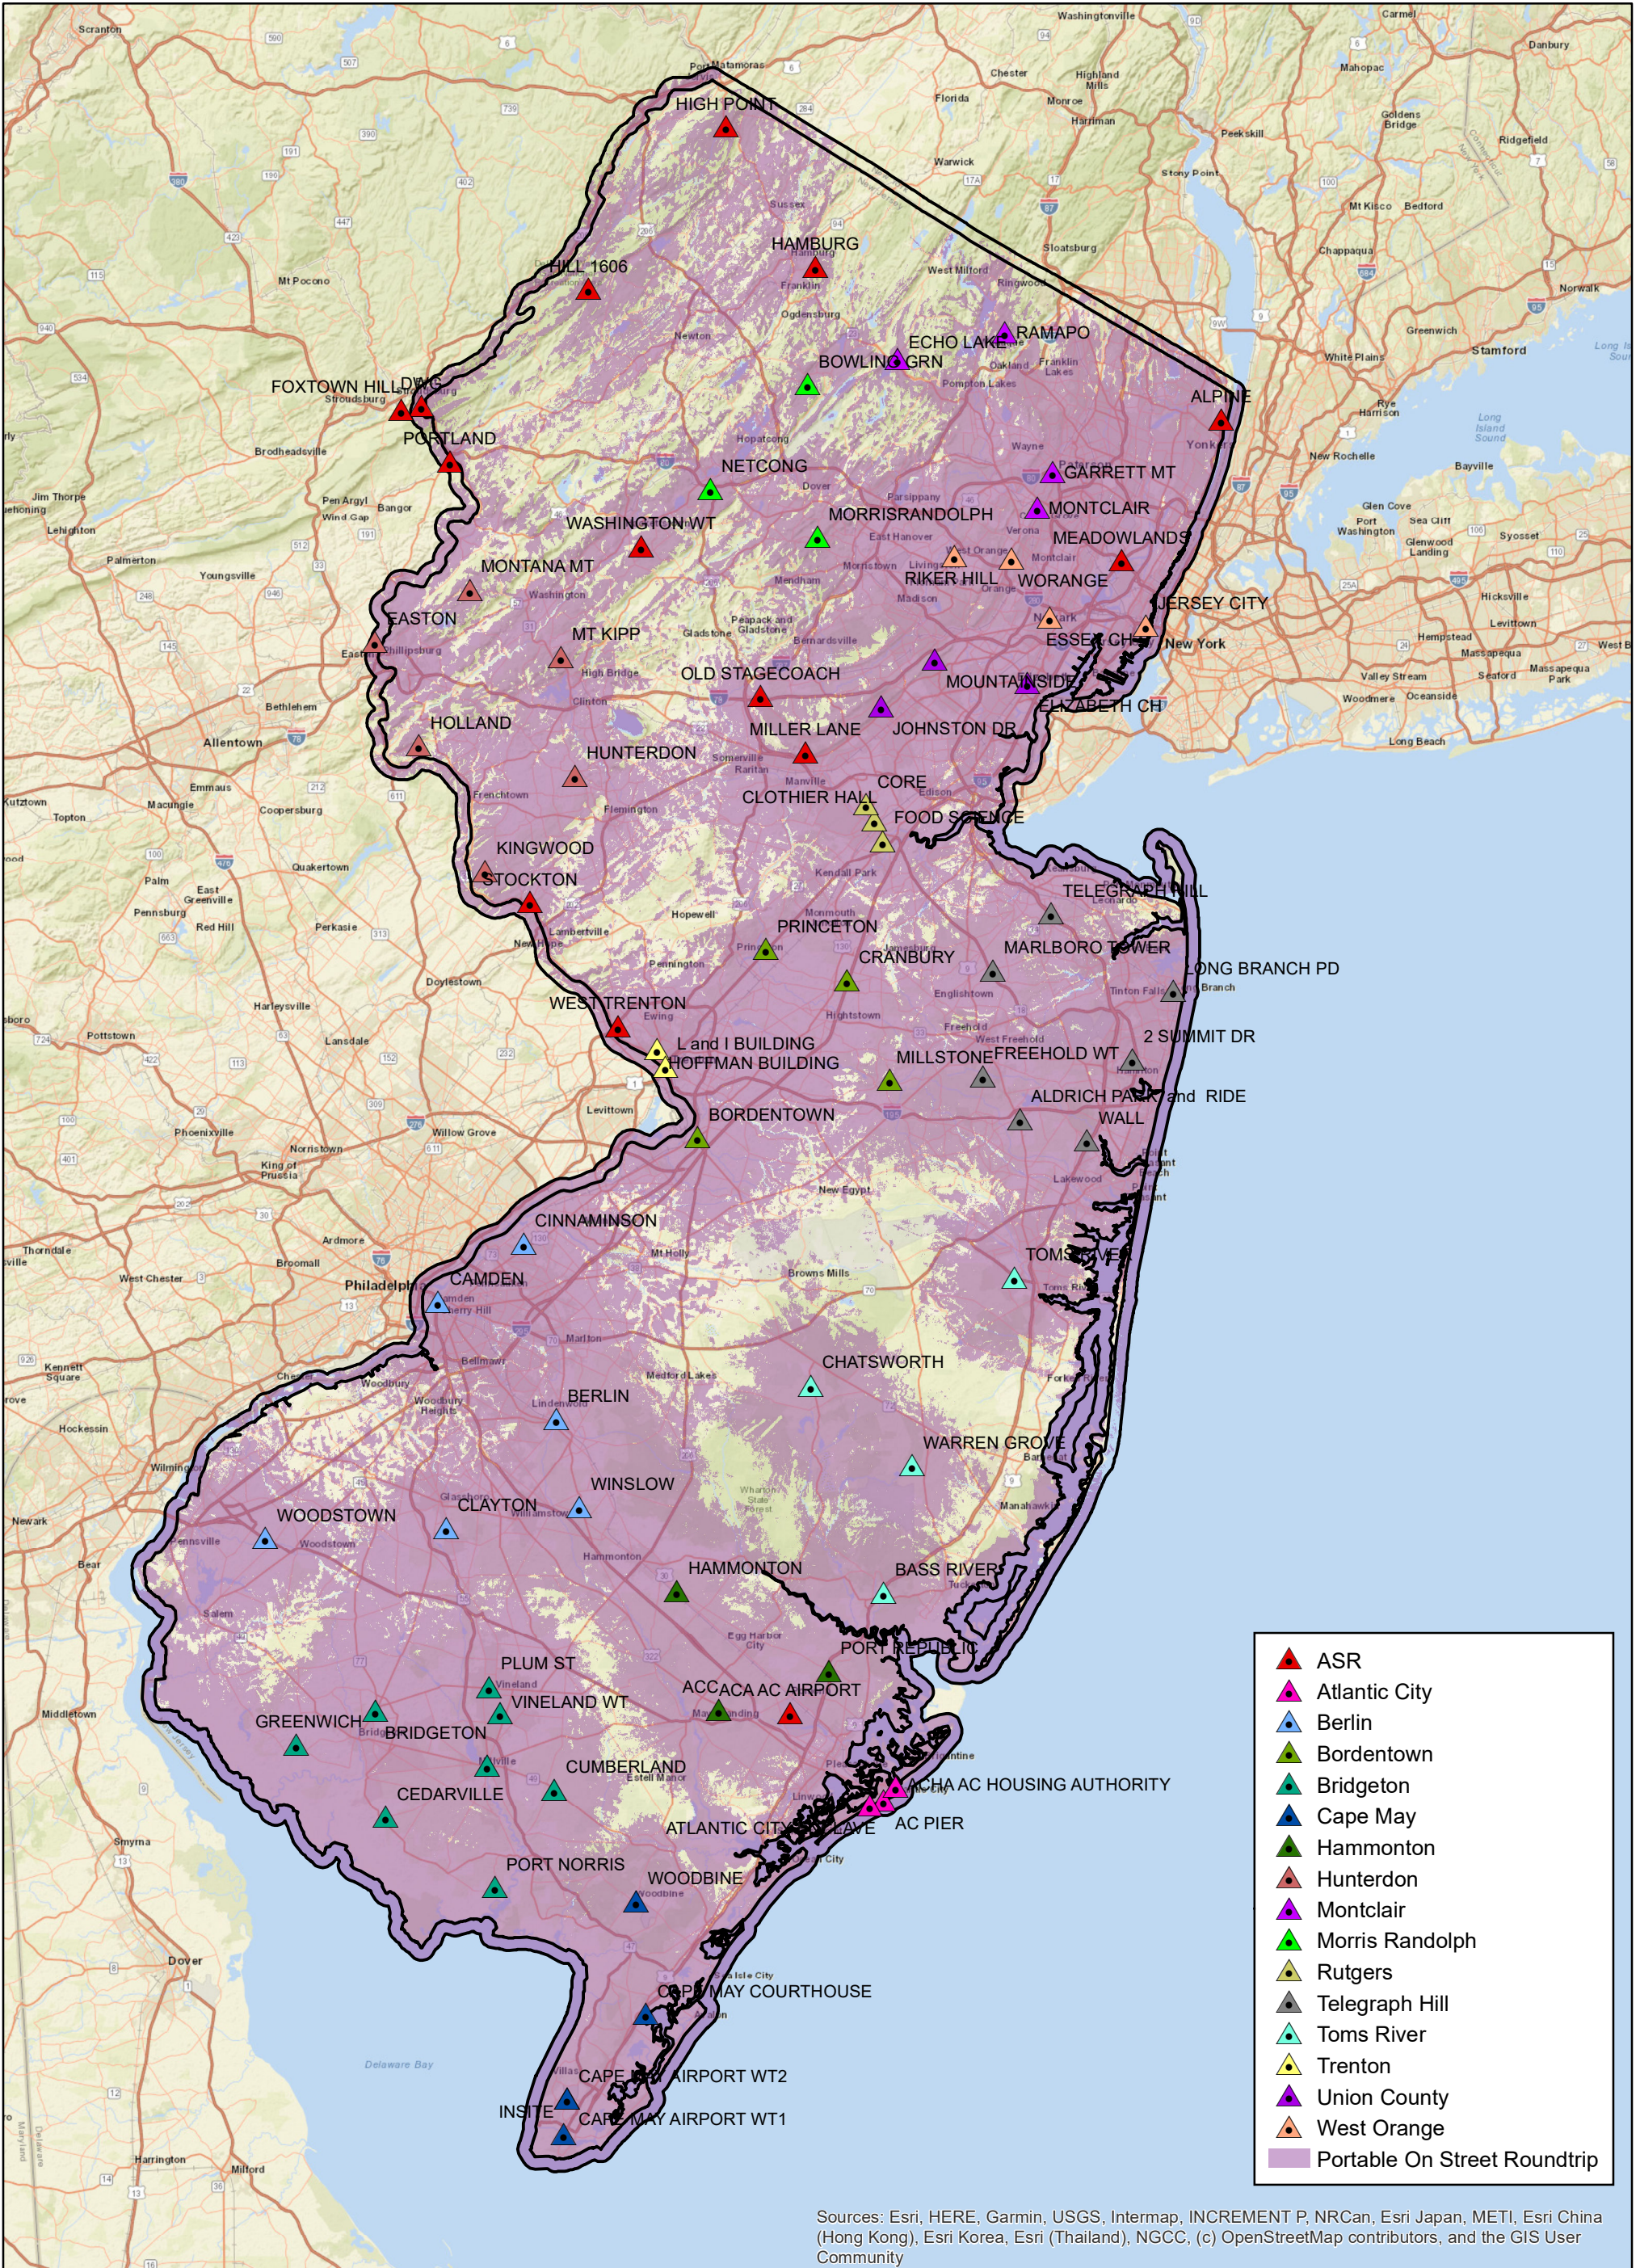

MOTOROLA SOLUTIONS

NJSP Statewide, NJ

For Information Only

4-Site Astro P25 700MHz TDMA Simulcast Cell
Shaded Area Represents 95% Covered Area Reliability at DAQ-3.4

Sources: Esri, HERE, Garmin, USGS, Intermap, INCREMENT P, NRCan, Esri Japan, METI, Esri China (Hong Kong), Esri Korea, Esri (Thailand), NGCC, (c) OpenStreetMap contributors, and the GIS User Community

Portable Configuration
APX 8000, 2.5W, KT00026A01 Tri-Band Antenna
Tx/Rx at Hip in Beltclip with RSM

State of NJ
1821211788.1.Design 21
BPMK83

May 29, 2023
Hydra Stratus 3.0.5.0

This map is intended solely for the equipment configuration stated above.
Coverage can vary significantly if different configurations are used.