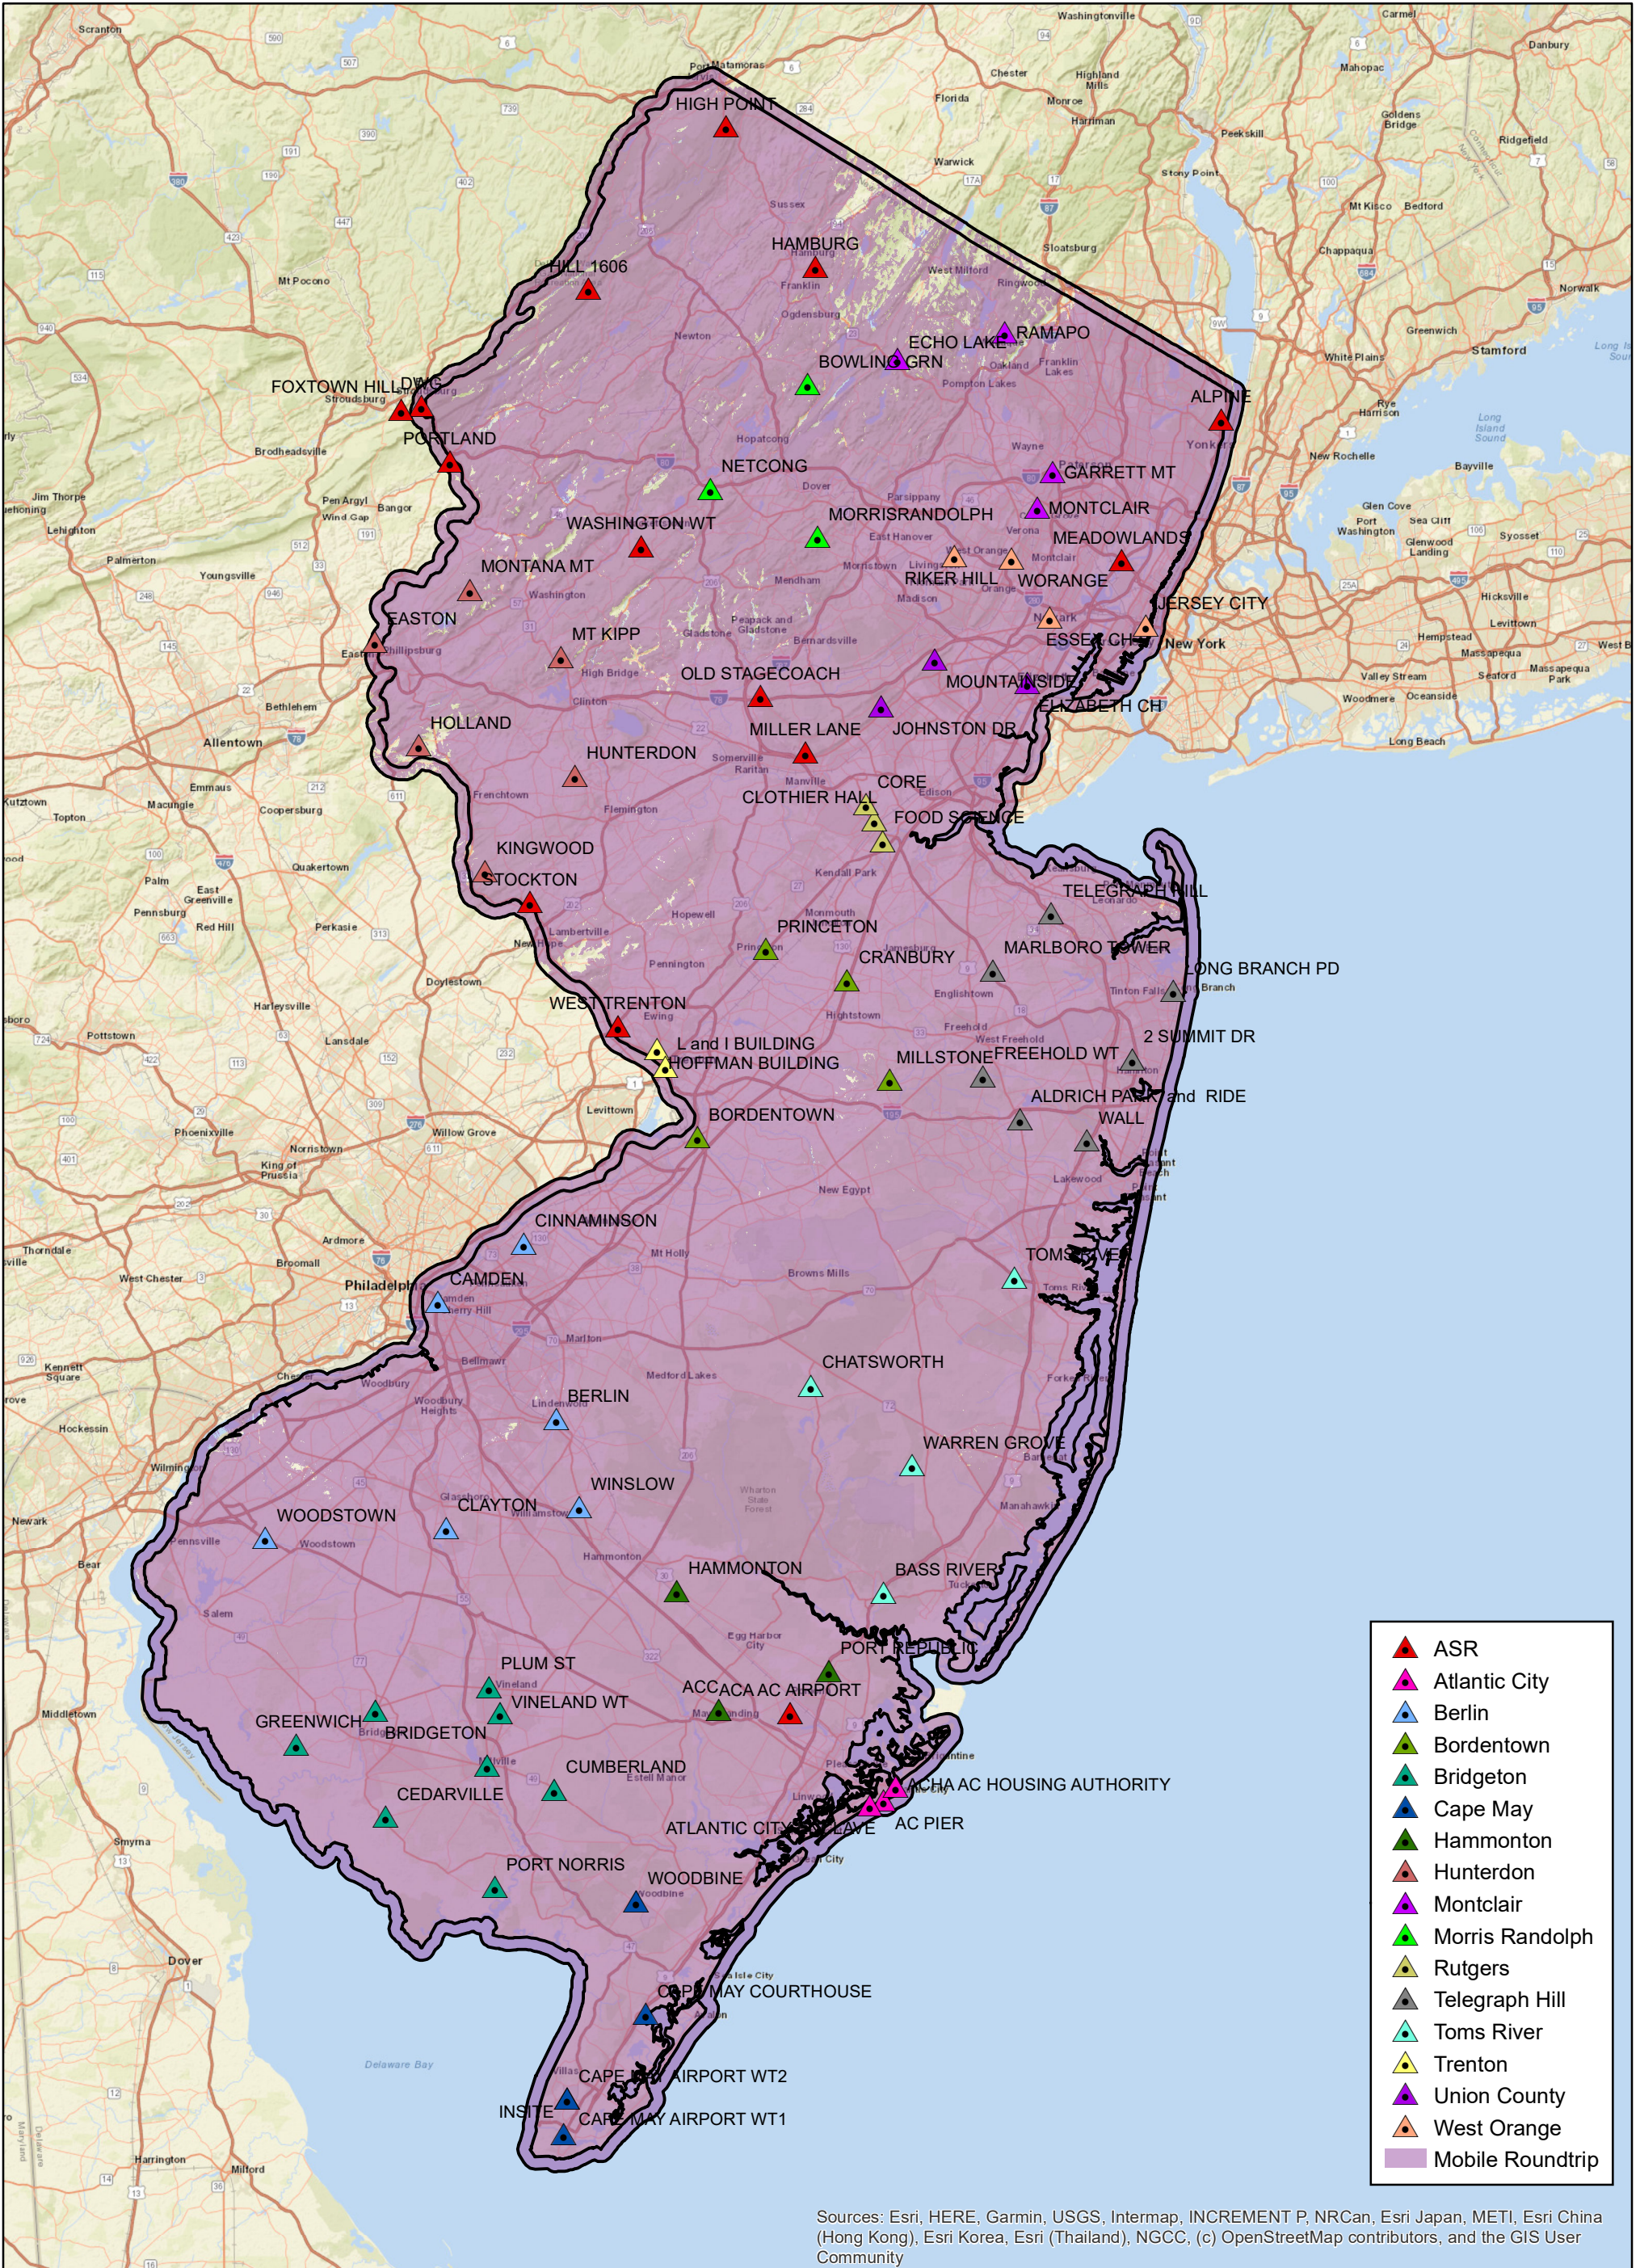

NJSP Statewide, NJ

For Information Only

4-Site Astro P25 700MHz TDMA Simulcast Cell
Shaded Area Represents 95% Covered Area Reliability at DAQ-3.4

Sources: Esri, HERE, Garmin, USGS, Intermap, INCREMENT P, NRCan, Esri Japan, METI, Esri China (Hong Kong), Esri Korea, Esri (Thailand), NGCC, (c) OpenStreetMap contributors, and the GIS User Community

Mobile Configuration:
APX 6500, 15W, 1/4 Wave Antenna
Tx/Rx Mounted at Roof Center

State of NJ
1821211788.1.Design 21
BPMK83

May 29, 2023
Hydra Stratus 3.0.5.0

This map is intended solely for the equipment configuration stated above.
Coverage can vary significantly if different configurations are used.