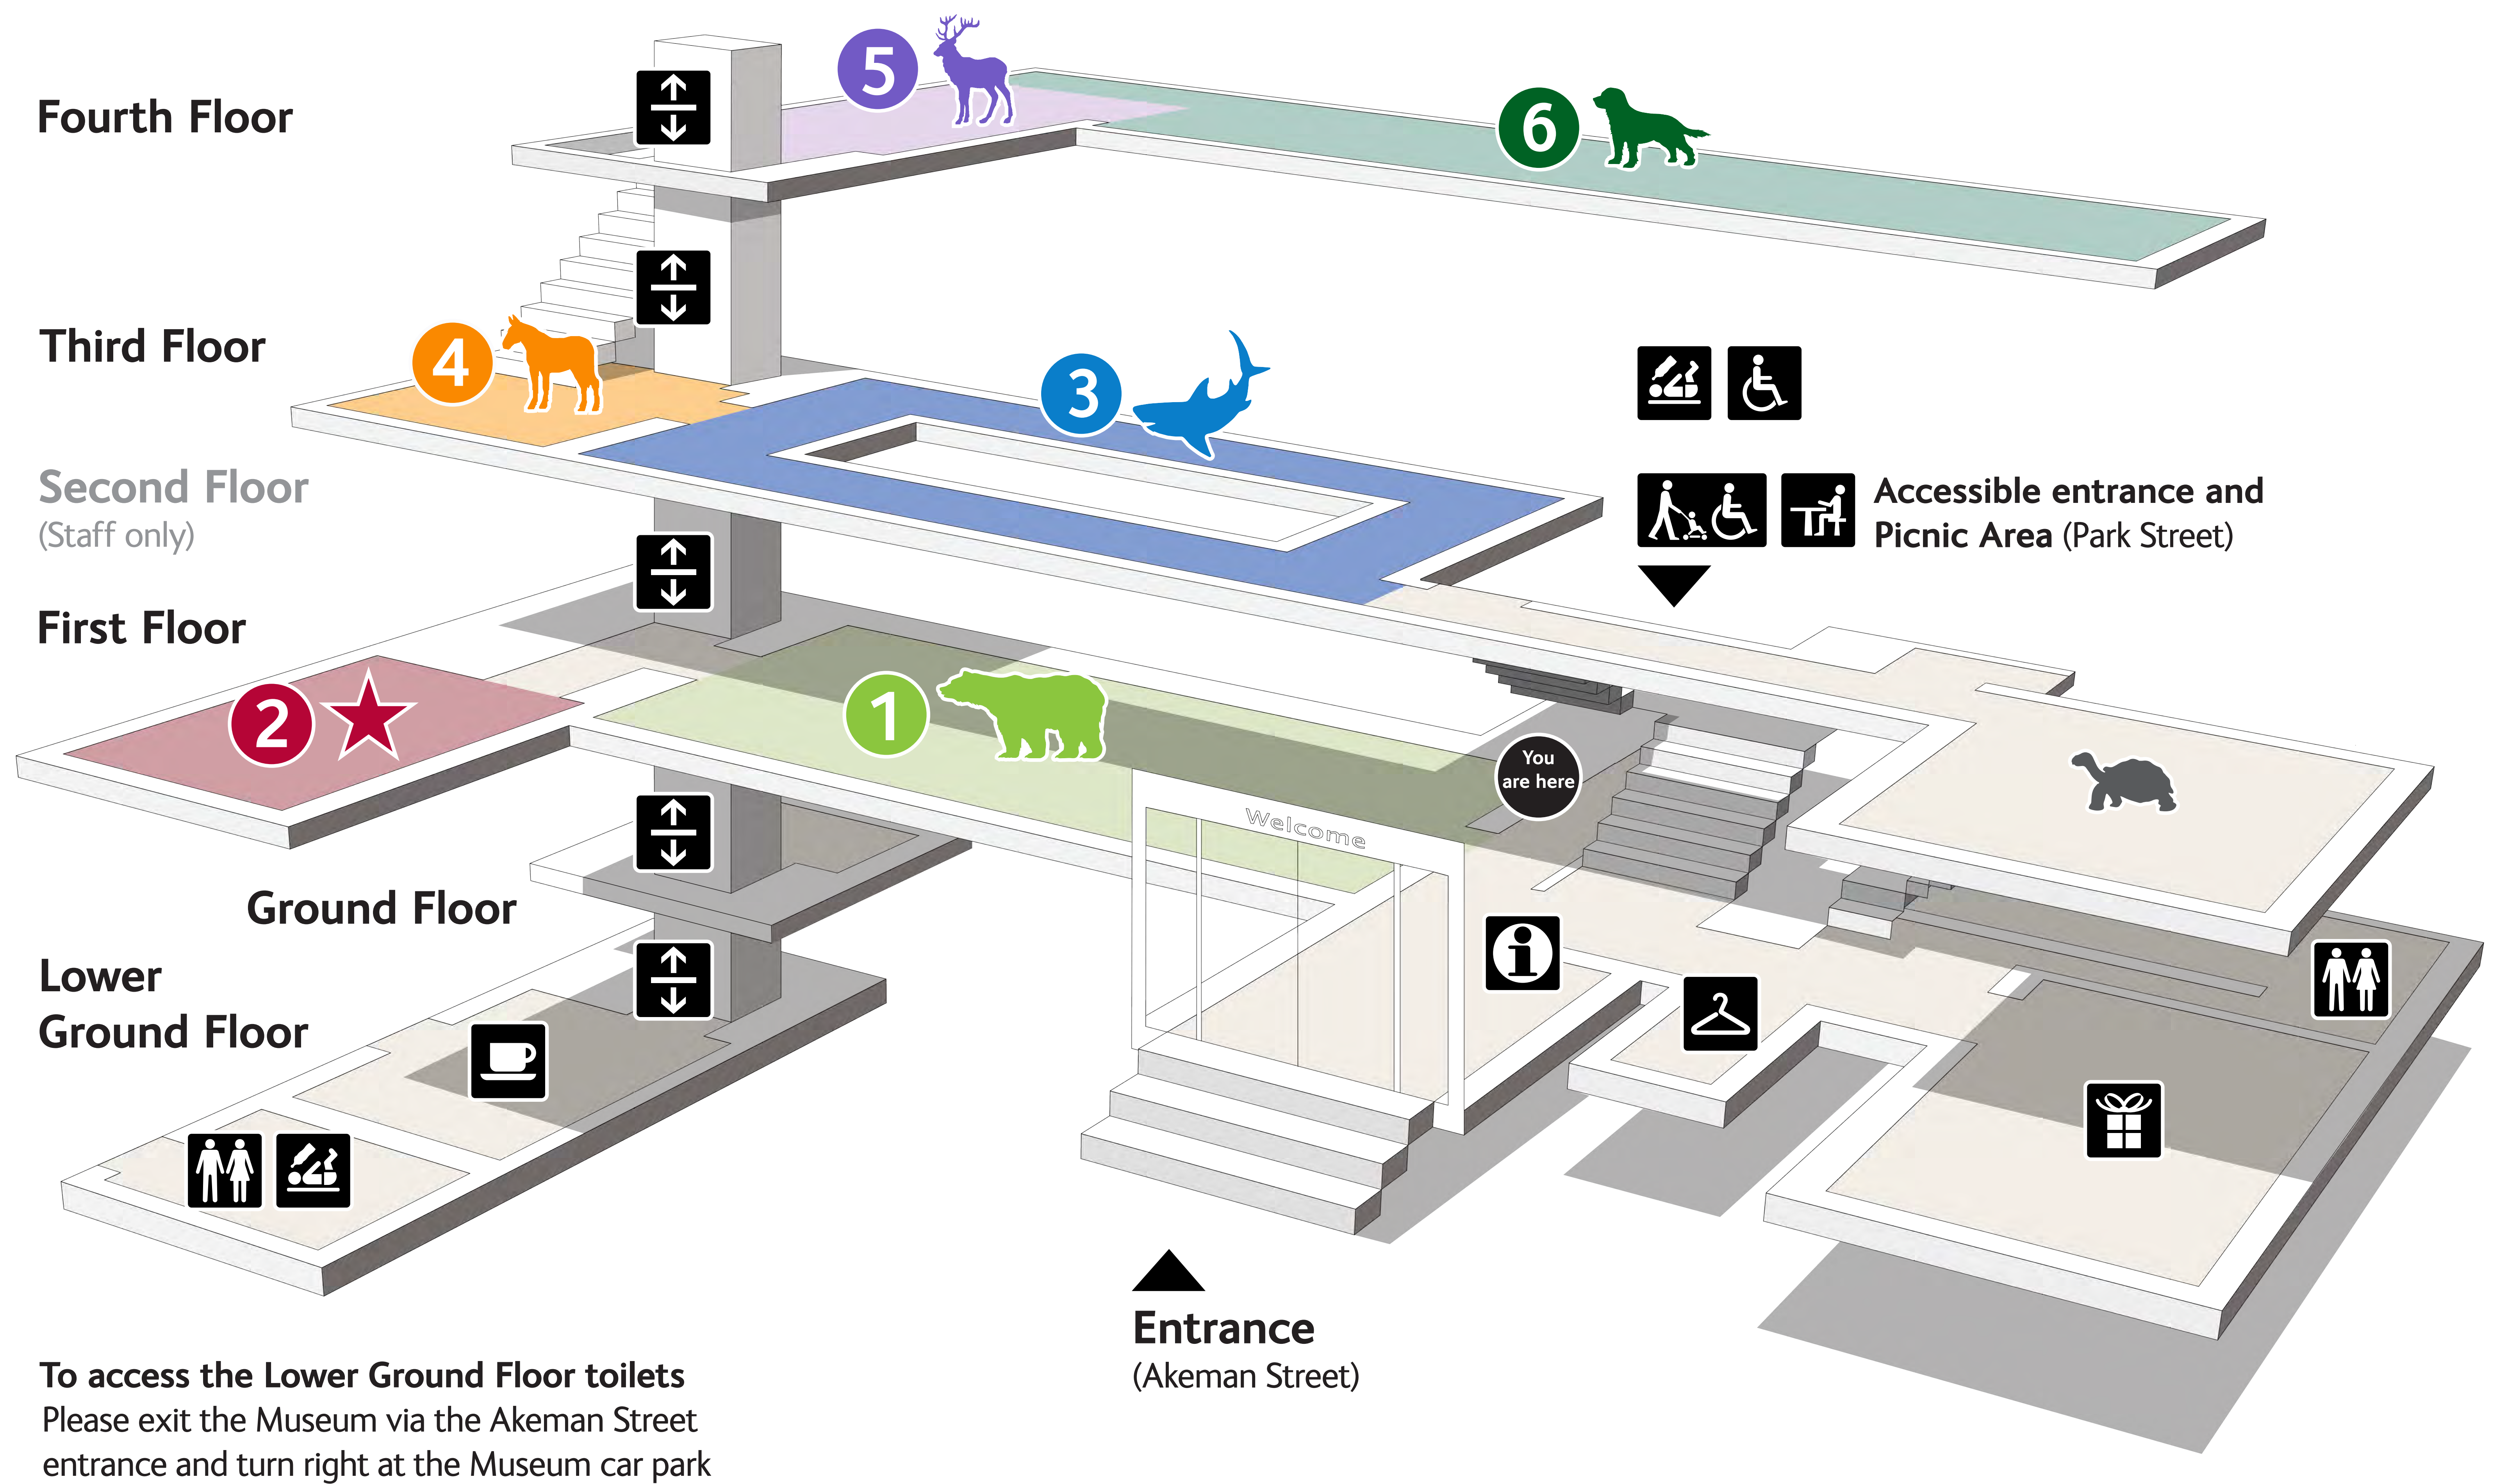

Map

Key

- Toilets
- Accessible toilet
- Baby care
- Cloakroom
- Information
- Zebra Café
- Shop and tickets
- Picnic Area
- Lift

Gallery 1

Gallery 2
Temporary exhibition

Gallery 3

Gallery 4

Gallery 5

Gallery 6

Rothschild Room

Map

Key

-  Toilets
-  Accessible toilet
-  Baby care
-  Cloakroom
-  Information
-  Zebra Café
-  Shop and tickets
-  Picnic Area
-  Lift

- Gallery 1** 
- Gallery 2**  Temporary exhibition
- Gallery 3** 
- Gallery 4** 
- Gallery 5** 
- Gallery 6** 
- Rothschild Room** 