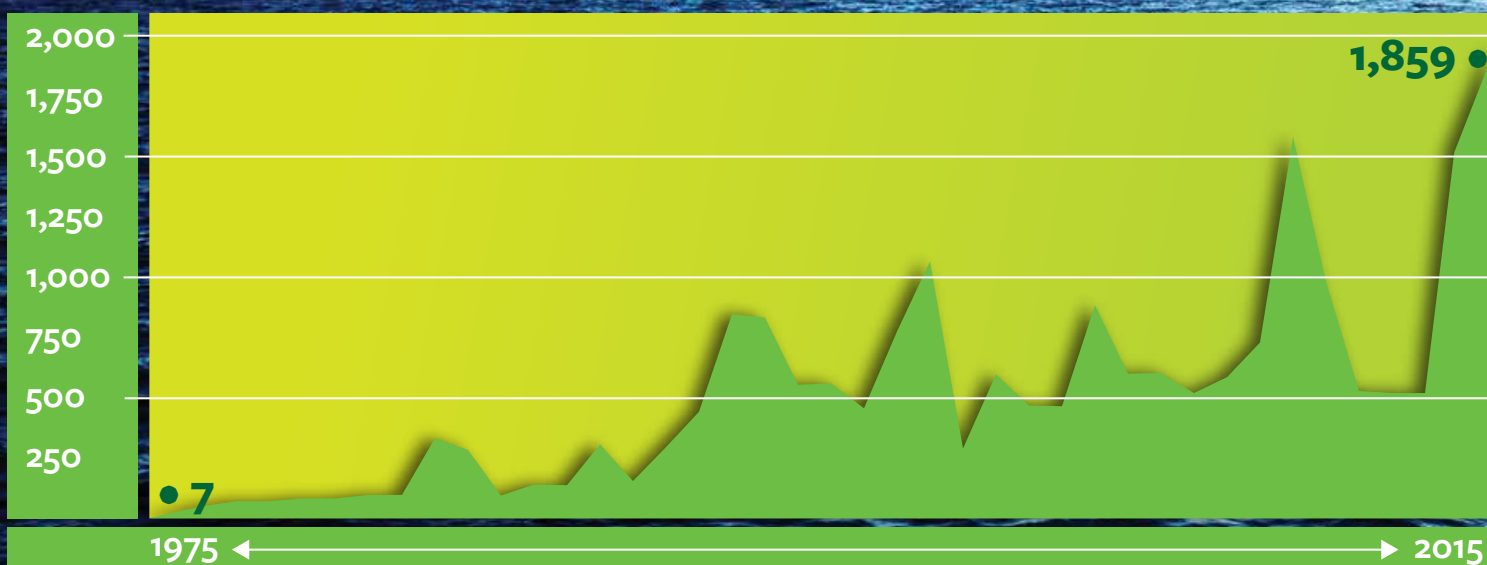

ADAPTING ANIMAL CARE IN A CRISIS

Over the course of four decades, The Marine Mammal Center's animal care standards have evolved to lead the industry in best practices. And we continually adapt our treatment based on our scientific findings to give our patients the best chance at survival.

Over the last few years, warming waters along the West Coast have affected food availability for nursing sea lion mothers, leaving starving pups to fend for themselves. In 2015, we rescued more than 1,000 young sea lions in extremely emaciated condition—smaller in size than ever before. What our researchers learned from those that didn't survive led to changes in how veterinarians care for animals suffering from severe malnutrition.

Yearly Admit Stats from 1975-2015