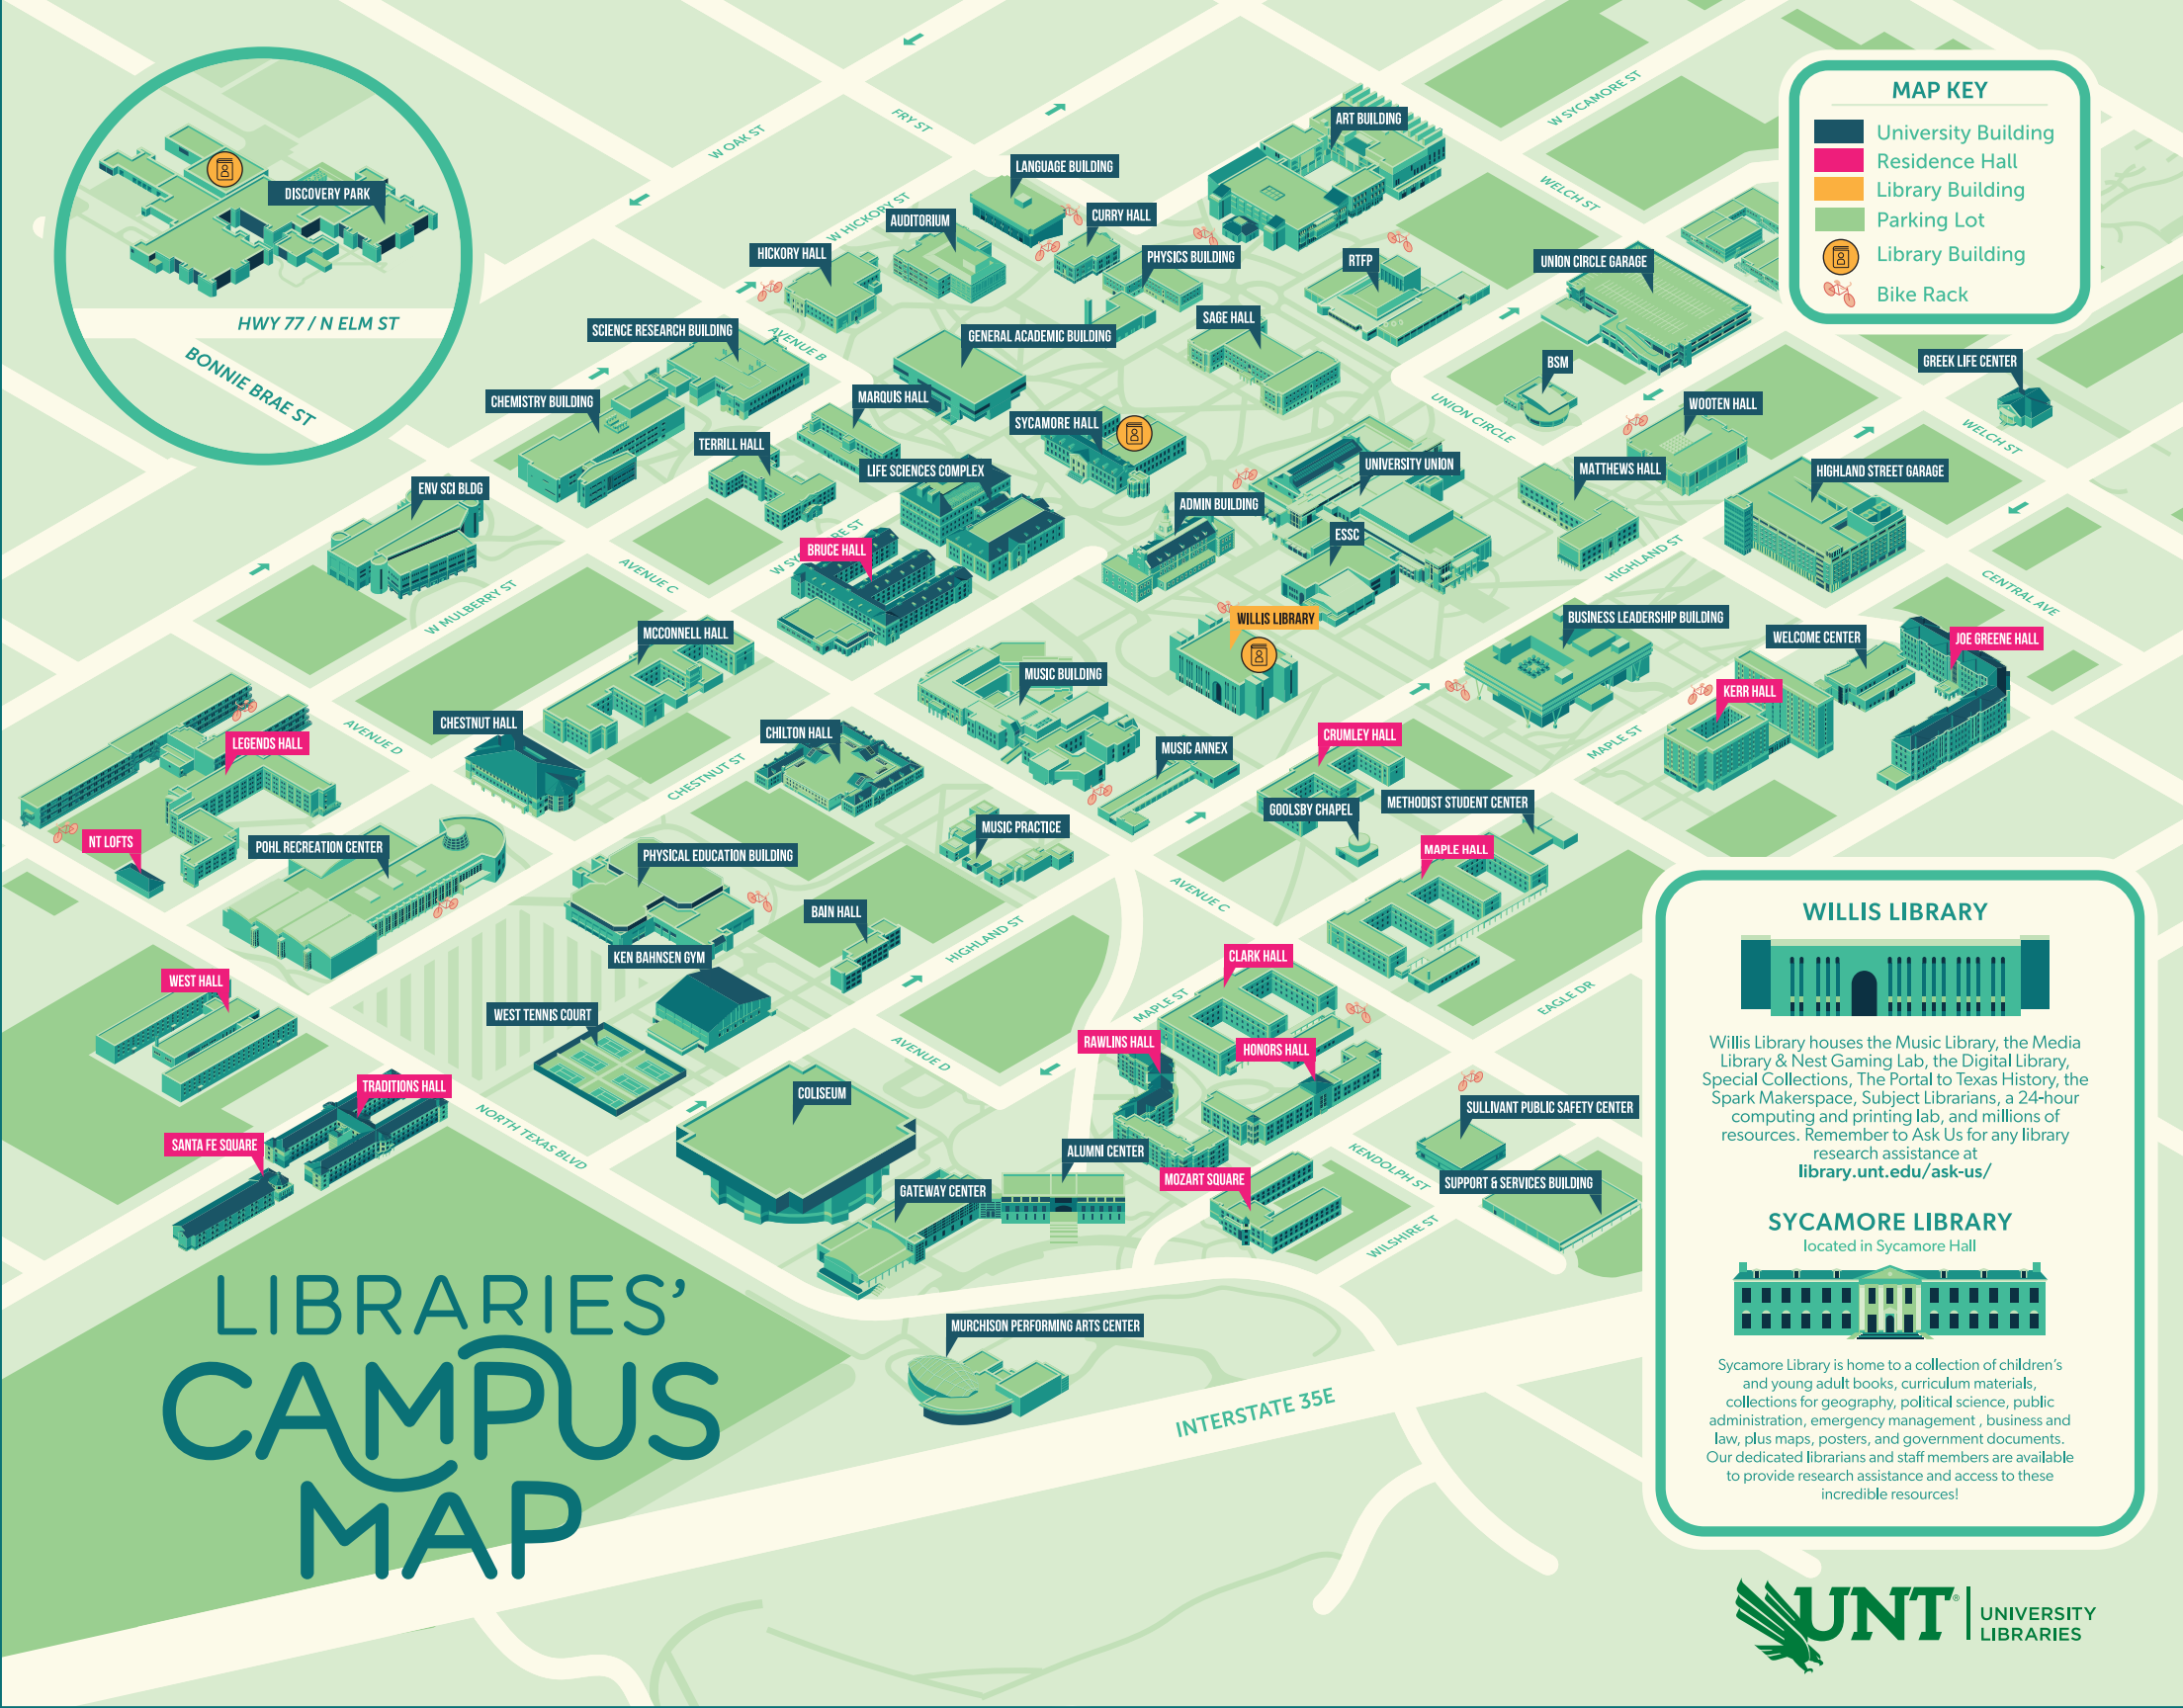

MAP KEY

- University Building
- Residence Hall
- Library Building
- Parking Lot
- Library Building
- Bike Rack

WILLIS LIBRARY

Willis Library houses the Music Library, the Media Library & Nest Gaming Lab, the Digital Library, Special Collections, The Portal to Texas History, the Spark Makerspace, Subject Librarians, a 24-hour computing and printing lab, and millions of resources. Remember to Ask Us for any library research assistance at library.unt.edu/ask-us/

SYCAMORE LIBRARY

located in Sycamore Hall

Sycamore Library is home to a collection of children's and young adult books, curriculum materials, collections for geography, political science, public administration, emergency management, business and law, plus maps, posters, and government documents. Our dedicated librarians and staff members are available to provide research assistance and access to these incredible resources!

Popular Reading Collection
College of Engineering Resources
College of Information Resources
Career and Skill-Building Resources
Whiteboards
Course Reserved Materials
Math Kit Checkouts

TECHNOLOGY

Print, Scan, & Copy
Calculator Checkouts
PC Community Workstations
Laptop Checkouts
Study Rooms

Print, Scan & Copy
24-hour Computer Lab & Printers
The Spark Makerspace
PC & Console Gaming Stations
On & Off Campus Access

Accessibility Tools
Laptop Checkouts
Movie Viewing Stations
Coding & Software Workshops
A/V Equipment Checkouts