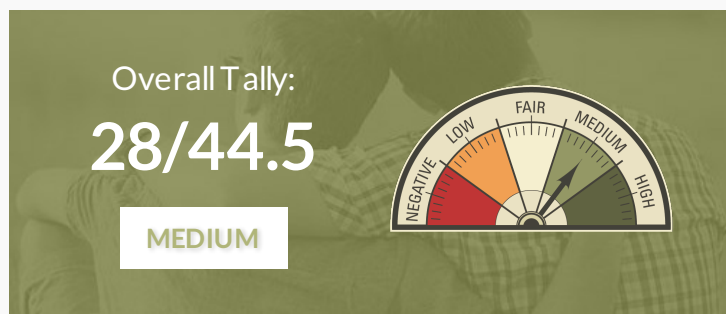

NEW HAMPSHIRE'S EQUALITY PROFILE

Quick Facts About New Hampshire

New Hampshire's LGBTQ Policy Tally

MAP's "LGBTQ Policy Tally" examines each state's LGBTQ policy climate, as measured by over 50 pro- or anti-LGBTQ laws and policies. These laws are grouped into seven major categories: relationship and parental recognition; non-discrimination; religious exemptions; LGBTQ youth; healthcare; criminal justice; and the ability for transgender people to correct name and gender markers on identity documents. See the state's full profile for more detailed information.