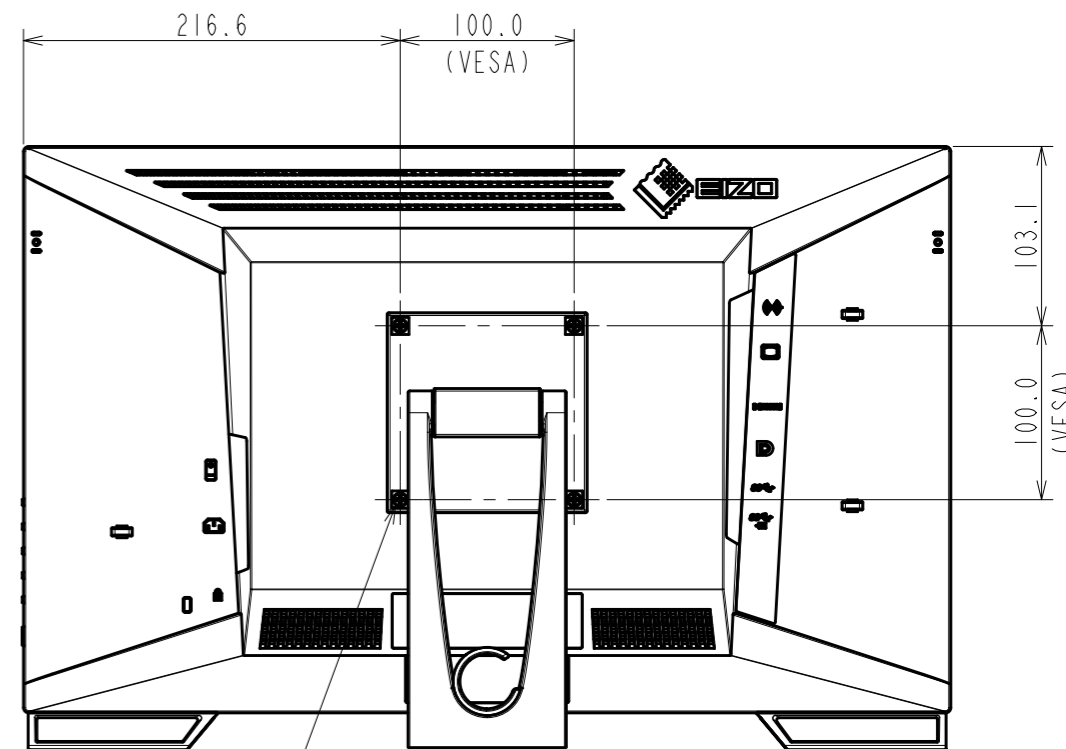

OUTLINE DIMENSIONS

MODEL FDF2182WT
UNIT mm

EIZO Corporation

4xM4(Max Depth 10.0mm)