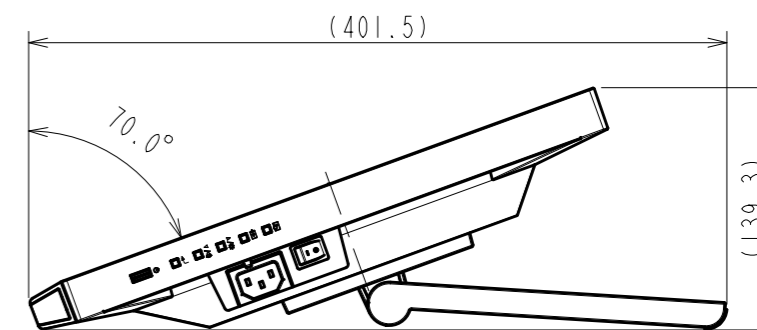

OUTLINE DIMENSIONS

MODEL FDF2182WT
UNIT mm

EIZO Corporation

4xM4(Max Depth 10.0mm)