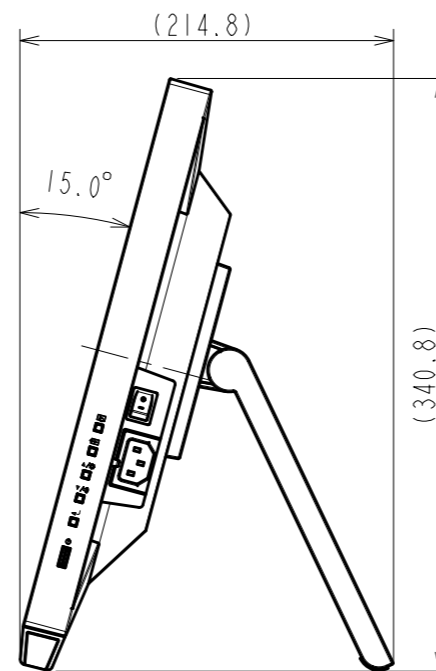

OUTLINE DIMENSIONS

MODEL FDF2182WT
UNIT mm

EIZO Corporation

4xM4(Max Depth 10.0mm)