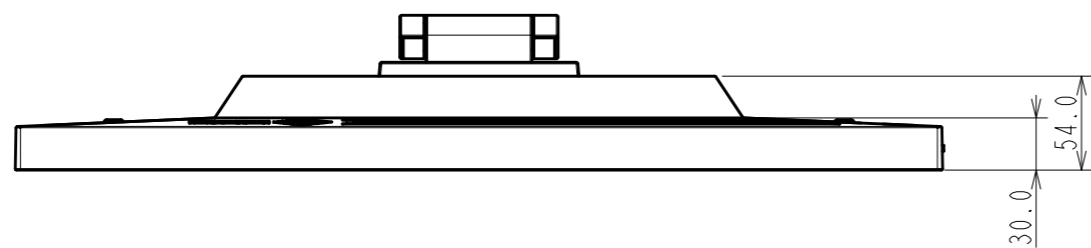

OUTLINE DIMENSIONS

MODEL FDF2182WT
UNIT mm

EIZO Corporation

4xM4(Max Depth 10.0mm)