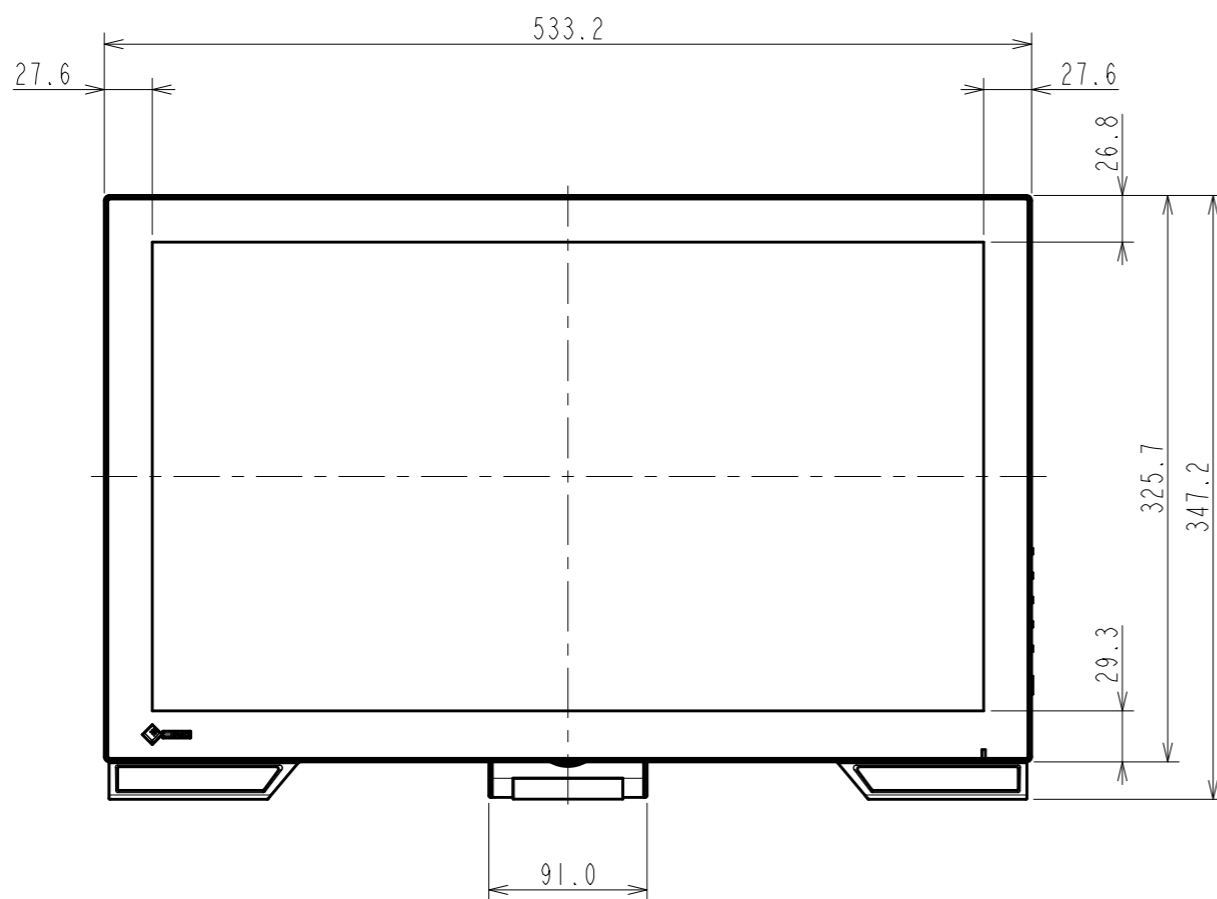

OUTLINE DIMENSIONS

MODEL FDF2182WT
UNIT mm

EIZO Corporation

4xM4(Max Depth 10.0mm)