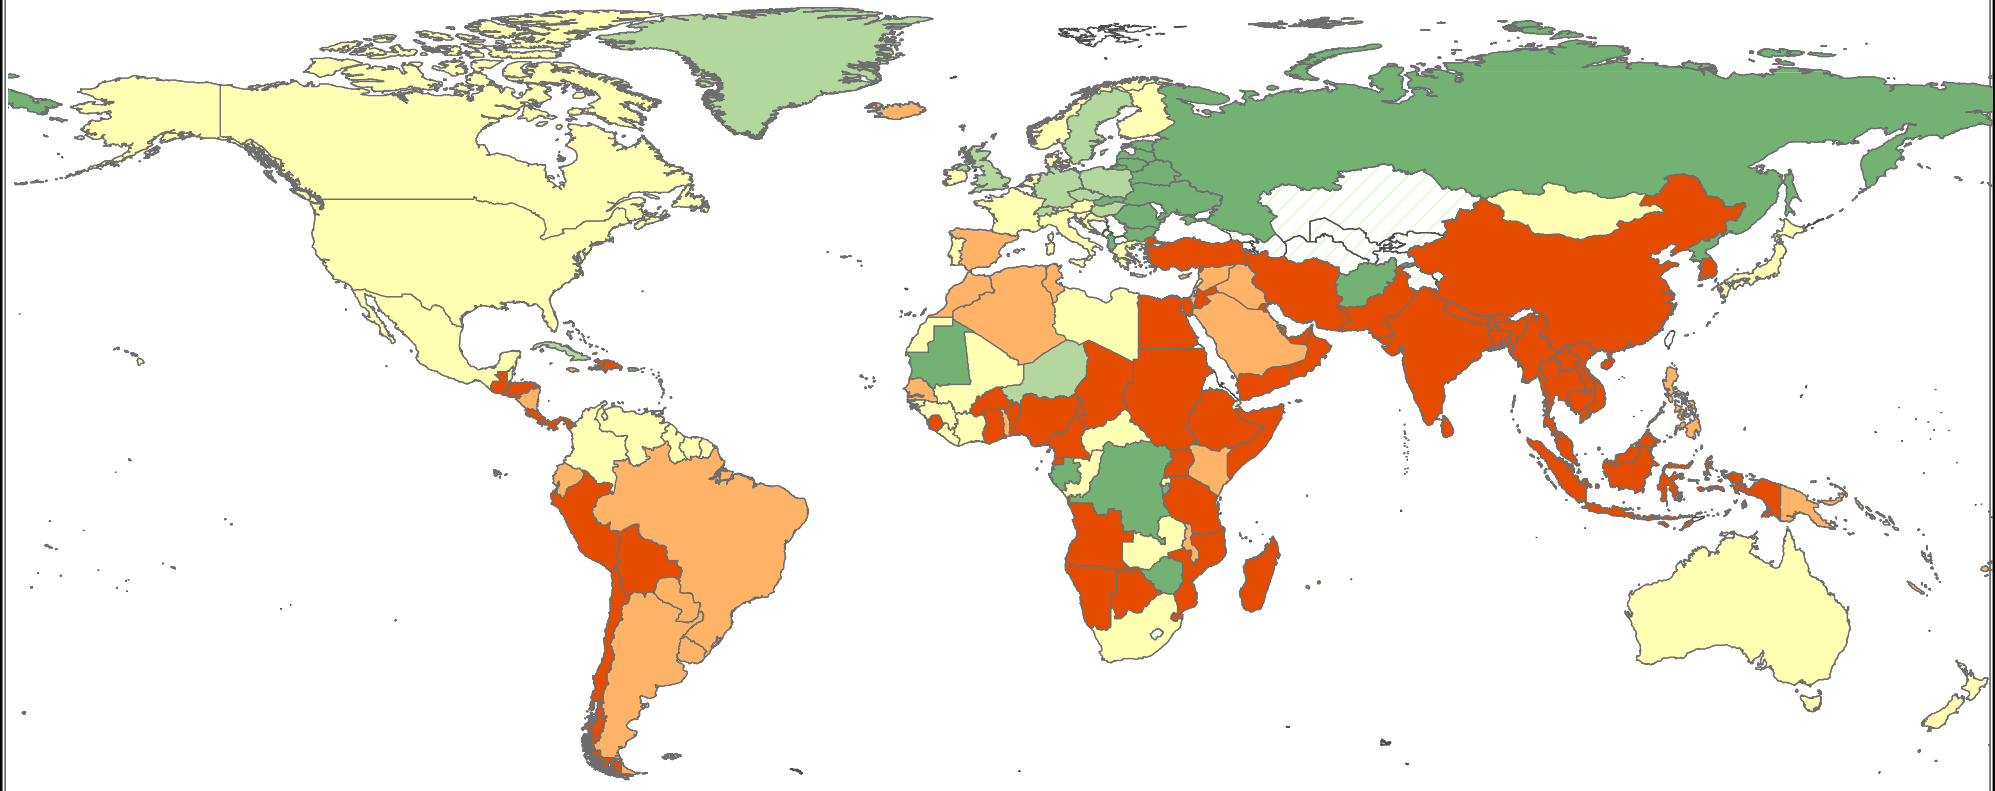

Change of CO₂ Emissions from 1990 to 2007

Units: %

Data Source: UNSD MDGs Database
Map Source: UNGIWG

Last Update: July 2010
Map available at: <http://unstats.un.org/unsd/environment/qindicators>