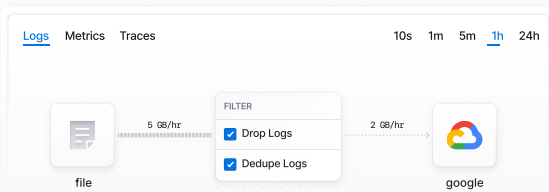

A complete observability pipeline

Empowering the modern observability team by transforming and simplifying telemetry operations to improve efficiency and ease-of-use.

Reduce

Trim log volume via filtering, direct compliance data to affordable storage, and analyze only high-value logs.