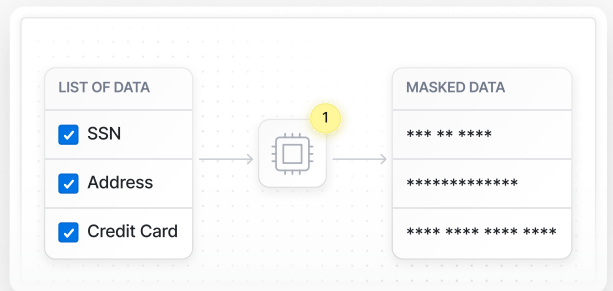

3

Streamline Cloud Migration

Transition to the cloud seamlessly with BindPlane. We make cloud migration smooth and efficient, reducing downtime and ensuring data continuity.