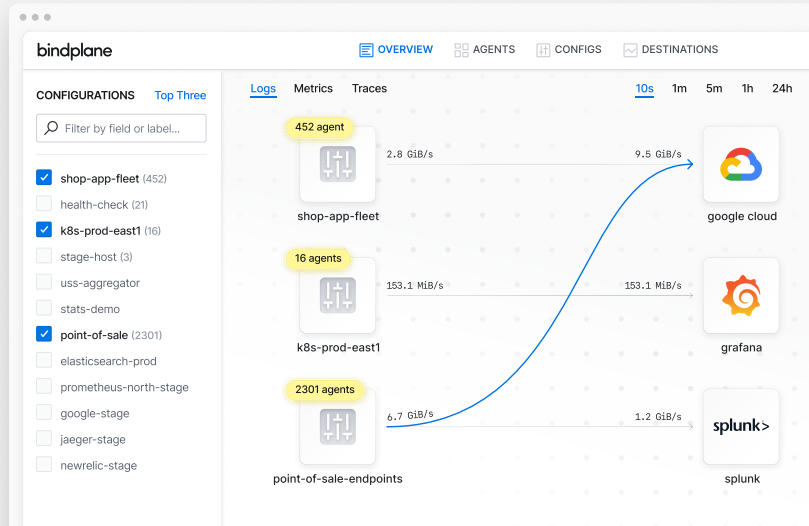

Your Unified Telemetry Platform

Reduce your observability costs by 40% or more, route your telemetry from any source to any destination, and manage your entire fleet of agents.

Use cases

Customizable solutions for your needs

Get flexible solutions that fit your environment and give you full control of your observability data.

1

Reducing Log Volumes

Address overwhelming log data with BindPlane. We efficiently filter unnecessary log data, aiding resource management and enhancing system performance.

A complete observability pipeline

Empowering the modern observability team by transforming and simplifying telemetry operations to improve efficiency and ease-of-use.

Reduce

Trim log volume via filtering, direct compliance data to affordable storage, and analyze only high-value logs.