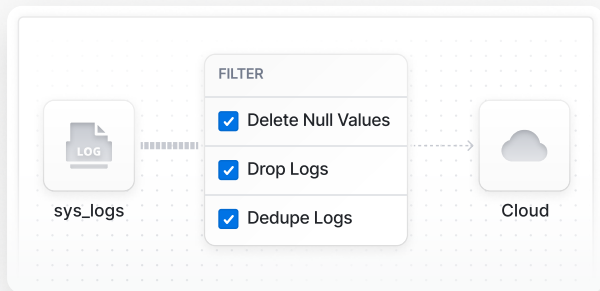

Use cases

Customizable solutions for your needs

Get flexible solutions that fit your environment and give you full control of your observability data.

1

Reducing Log Volumes

Address overwhelming log data with BindPlane. We efficiently filter unnecessary log data, aiding resource management and enhancing system performance.

Redact and Mask Sensitive Data

Remove or encrypt sensitive data before it leaves your servers, making compliance and security simple.

2