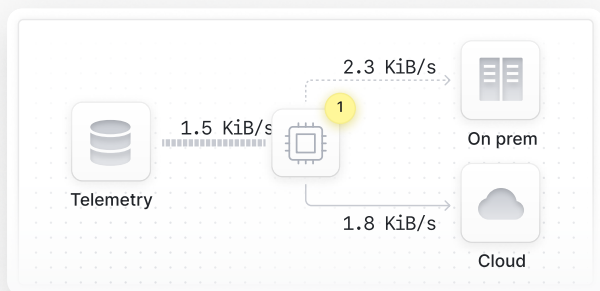

3

Streamline Cloud Migration

Transition to the cloud seamlessly with BindPlane. We make cloud migration smooth and efficient, reducing downtime and ensuring data continuity.