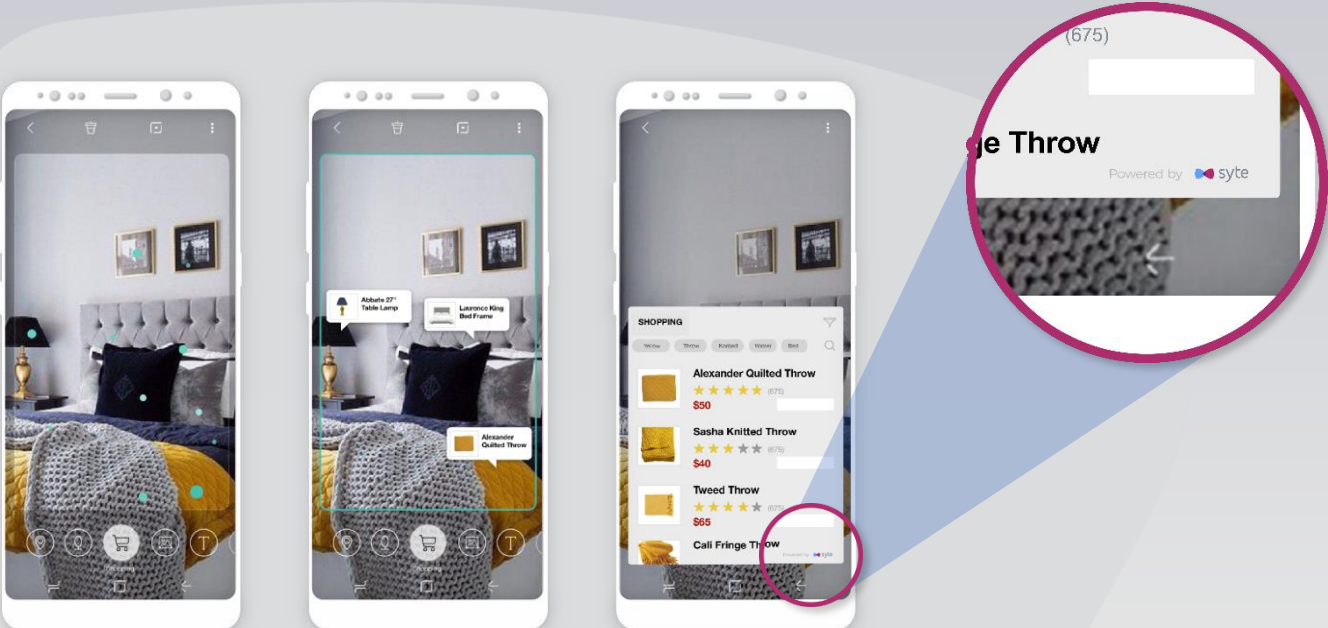

Deep Tagging

- Descriptive tags

 Type: Loveseat

 Legs Material: Wood

 Back Cushion Type: Cushion Back

 Upholstery Fabric: Cotton

 ArmStyle: Armless

 Color: Pattern

In Store Solutions: Smart Mirror

... and others..

SAMSUNG

Selected by **Samsung** to power 800,000,000 phones with Visual AI through Bixby Vision as a part of Syte Marketplace, the first cross-retailer Visual AI discovery platform that connects retailers and customers in an intuitive way.