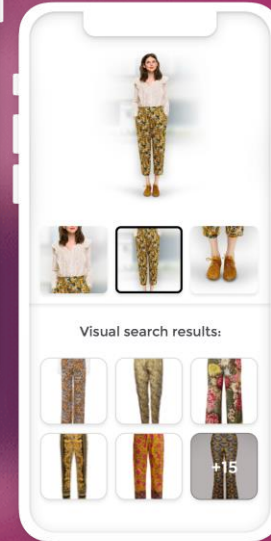

“Data is the new oil”

“An image says more than 1000 words”

plenty of opportunities for ‘our’ skills

Camera Search

- upload a photo
- search/shop similar item within the retailer's inventory.

 Wooden Leg Armless Loveseat

Deep Tagging

- Descriptive tags

 Type: Loveseat

 Legs Material: Wood

 Back Cushion Type: Cushion Back

 Upholstery Fabric: Cotton

 ArmStyle: Armless

 Color: Pattern