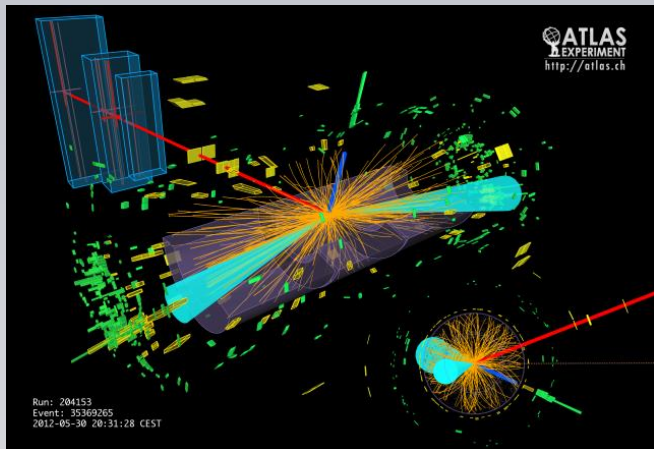

From Particle Physics to

Visual Search for Shopping

Helge Voss

Co-founder and CTO at
Syte - Visual Conception Ltd.

Branching ratio measurements at LEP

Triple Gauge Boson Couplings at LEP2

LHCb Silicon Tracker

TMVA

Syte - Visual Conception

Object Detection

Classification

Search similar

Deep Learning

Machine Learning

(and statistical analyses)