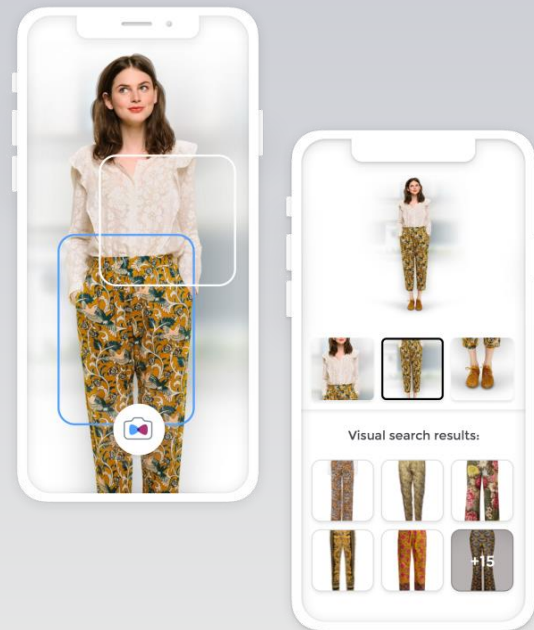

From Particle Physics to

Visual Search for Shopping

Helge Voss

Co-founder and CTO at
Syte - Visual Conception Ltd.

Branching ratio measurements at LEP

Triple Gauge Boson Couplings at LEP2

LHCb Silicon Tracker

TMVA

Syte - Visual Conception

Object Detection

Classification

Search similar

Deep Learning

Machine Learning

(and statistical analyses)

“Data is the new oil”

“An image says more than 1000 words”

plenty of opportunities for ‘our’ skills

Camera Search

- upload a photo
- search/shop similar item within the retailer's inventory.

 Wooden Leg Armless Loveseat