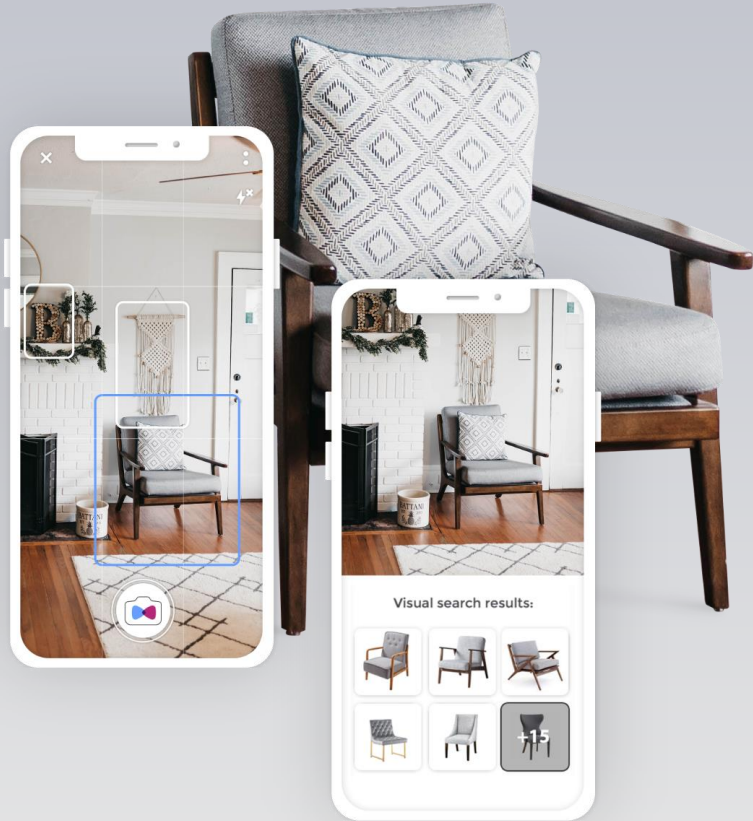

From Particle Physics to

Visual Search for Shopping

Helge Voss

Co-founder and CTO at
Syte - Visual Conception Ltd.

Branching ratio measurements at LEP

Triple Gauge Boson Couplings at LEP2

LHCb Silicon Tracker

TMVA

Syte - Visual Conception

Object Detection

Classification

Search similar

Deep Learning

Machine Learning

(and statistical analyses)

“Data is the new oil”

“An image says more than 1000 words”

plenty of opportunities for ‘our’ skills

Camera Search

- upload a photo
- search/shop similar item within the retailer's inventory.

 Wooden Leg Armless Loveseat