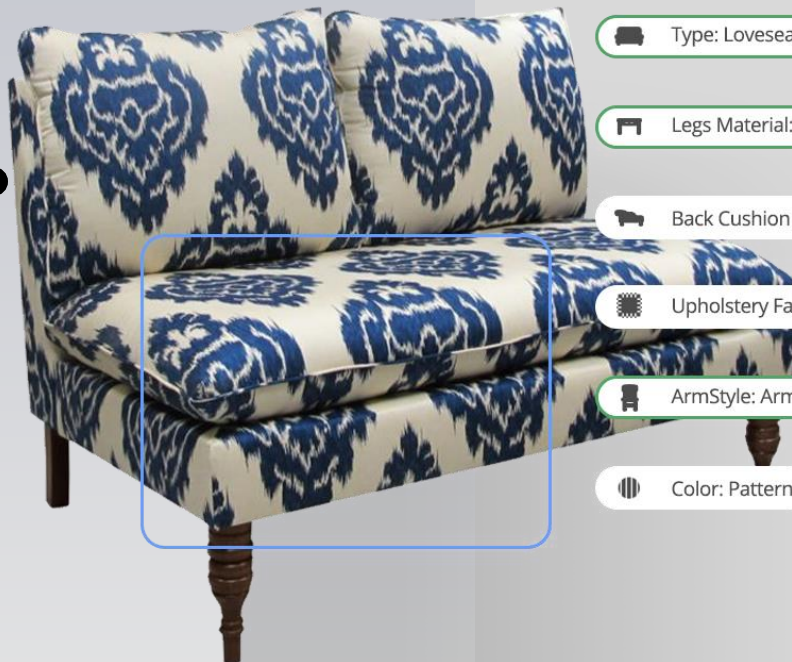

“Data is the new oil”

“An image says more than 1000 words”

plenty of opportunities for ‘our’ skills

Camera Search

- upload a photo
- search/shop similar item within the retailer's inventory.

 Wooden Leg Armless Loveseat

Deep Tagging

- Descriptive tags

 Type: Loveseat

 Legs Material: Wood

 Back Cushion Type: Cushion Back

 Upholstery Fabric: Cotton

 ArmStyle: Armless

 Color: Pattern