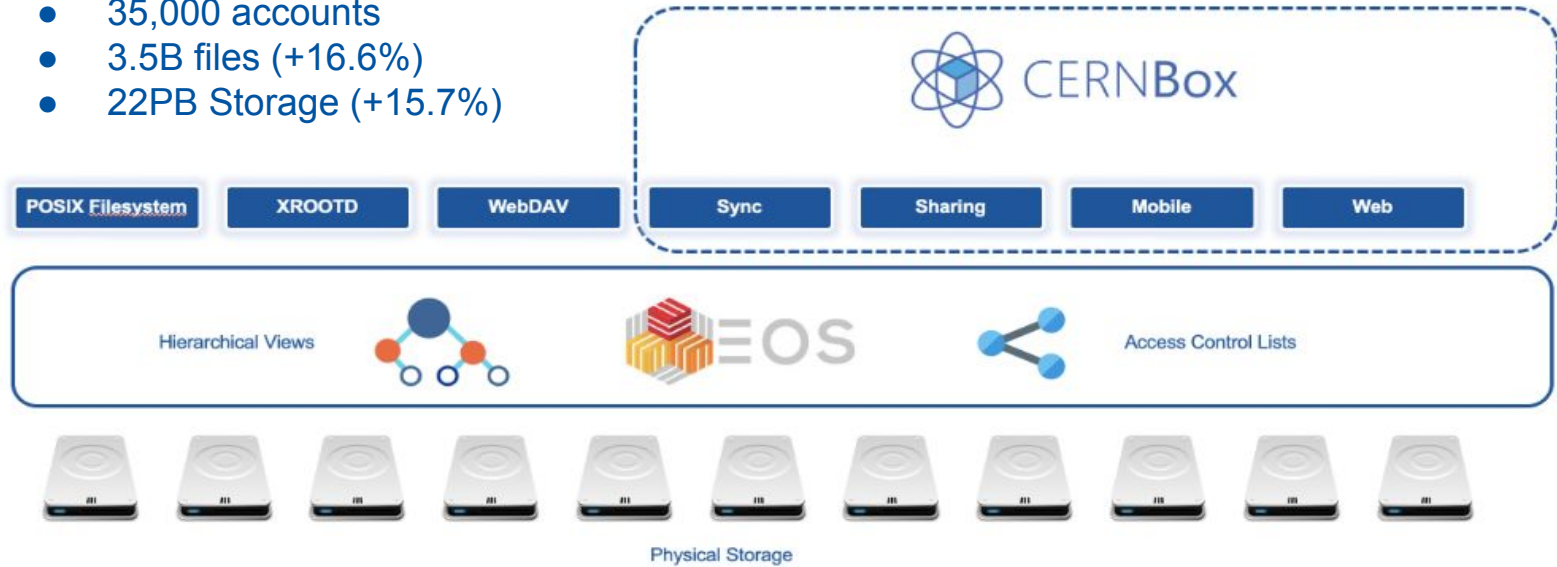

CERNBox Update

CERNBox

IT-SD-GSS, CERN

15 March 2024

CERNBox: EOS for Homes/Project/Media

- 35,000 accounts
- 3.5B files (+16.6%)
- 22PB Storage (+15.7%)

EOS (HPM) overview

EOS for	Instances	Diskservers	Capacity	Used for
Homes	5	56	11.5/18.8 PB	General purpose home directories
Projects	3	25	6.2/9.9 PB	Collaboration project spaces
Media	1	13	4.2/4.8 PB	Audio visual storage, websites, document repositories

MGM + QuarkDB (x3)

- CC7
- Intel Xeon, 32 cores
- 192-384GB RAM
- 2 x 2T SSD
- 10G network

Hardware per instance

FST (diskservers)

- CC7
- Intel Xeon/AMD Epyc, 20/32 cores
- 64/256GB RAM
- 48 x 6/20TB JBOD
- 10/100G network