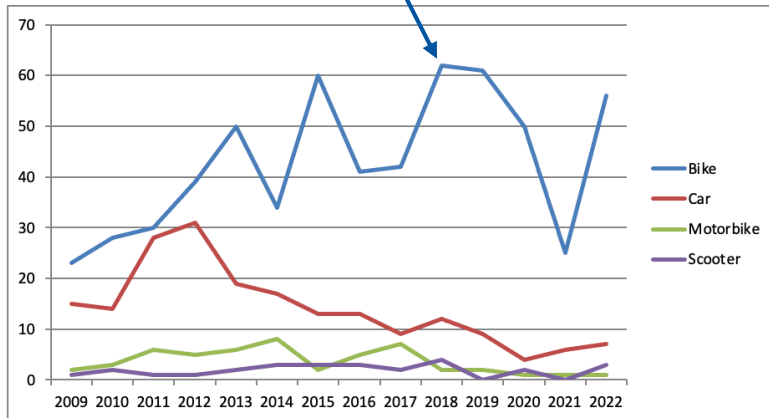

# Key messages from the video?

Cycling at CERN

Respect Safety signs and Safety Rules

Be aware / be prepared to handle unforeseen circumstances

'Bike Riding' e-learning required  
<https://lms.cern.ch/>

- Required equip. on bikes
- Important Safety tips