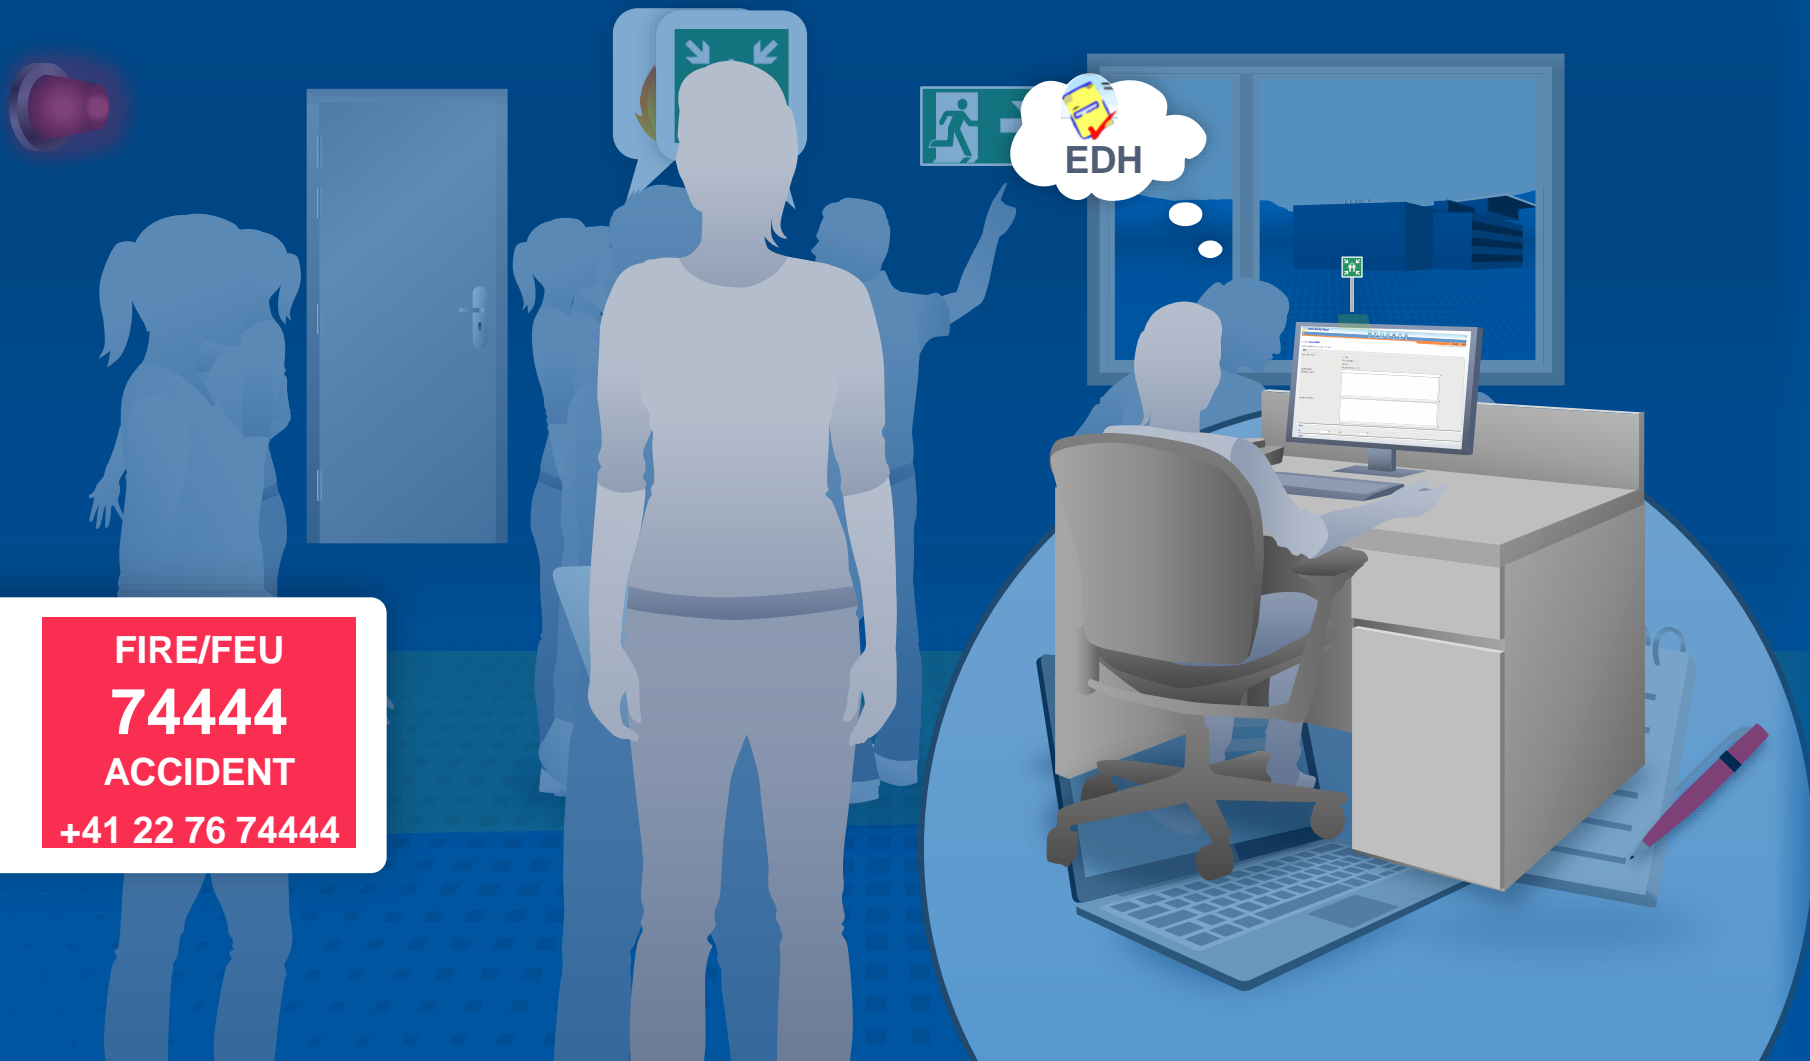

Safety at CERN

CERN working environment

A safe work place!

CERN working environment

What will you gain from safety training?

In case of emergency

Keep calm, keep thinking and act!

FIRE/FEU
74444
ACCIDENT
+41 22 76 74444

Be exemplary

Respect Safety signs and Safety instructions!

Helpful attachments

Your guidebook in the foreign country

HSE

Occupational Health & Safety
and Environmental Protection Unit

CONTACTS

Supervisor
Colleagues
Safety Officers
Fire and rescue service
Medical service