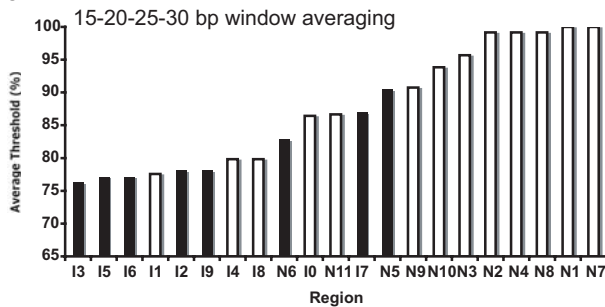

S4A

Mouse N7 (background)

B

Empty vector (background)

S5A**B****C**

S5D**E**

15 bp window ■
 20 bp window ■
 25 bp window ■
 30 bp window ■
 15-20 bp window averaging ■

15 bp window ■
 16 bp window ■
 17 bp window ■
 18 bp window ■
 19 bp window ■
 14 bp window ■