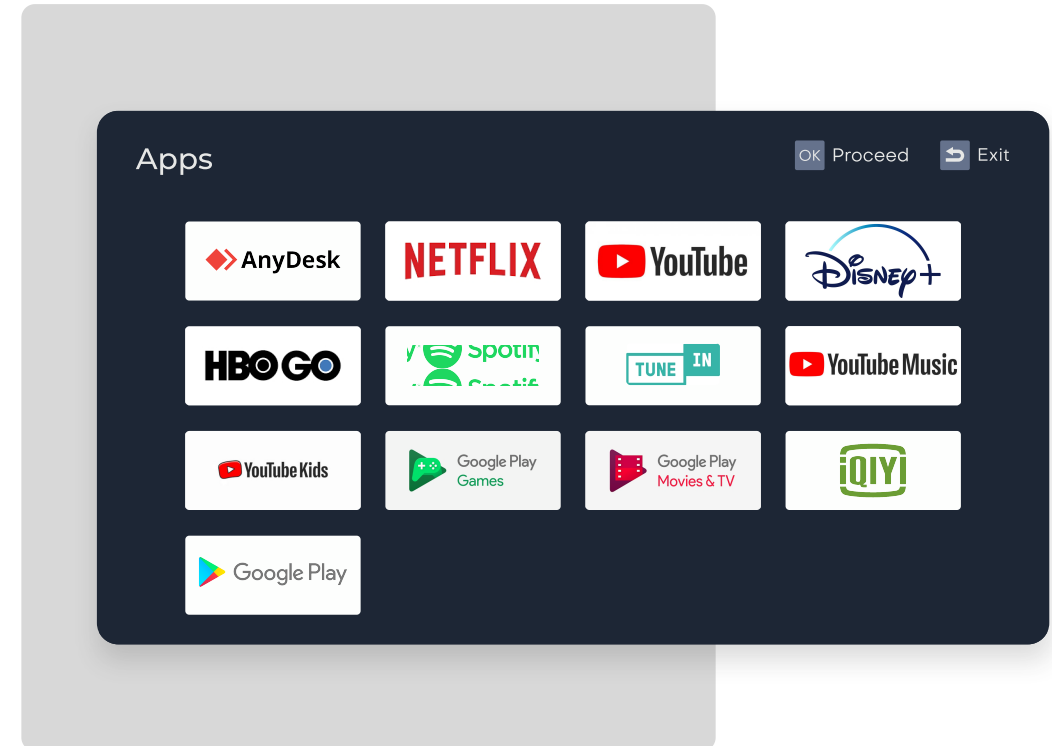

Features

✓ Digital Signage Platform

Allows hotel to display their content or advertisement in room to increase revenue.

✓ Support Digital Receiver or IPTV

Coaxial FHD Digital TV input or UDP IP Channel.

✓ Single Remote Control

Single Remote with dedicated Netflix and YouTube button for greater accessibility.

✓ Automatic Clearing of Cache

Upon check out, guest account passwords or downloaded apps will be automatically deleted to ensure compliance with privacy issues as well as ensuring a standardized interface for every guest.