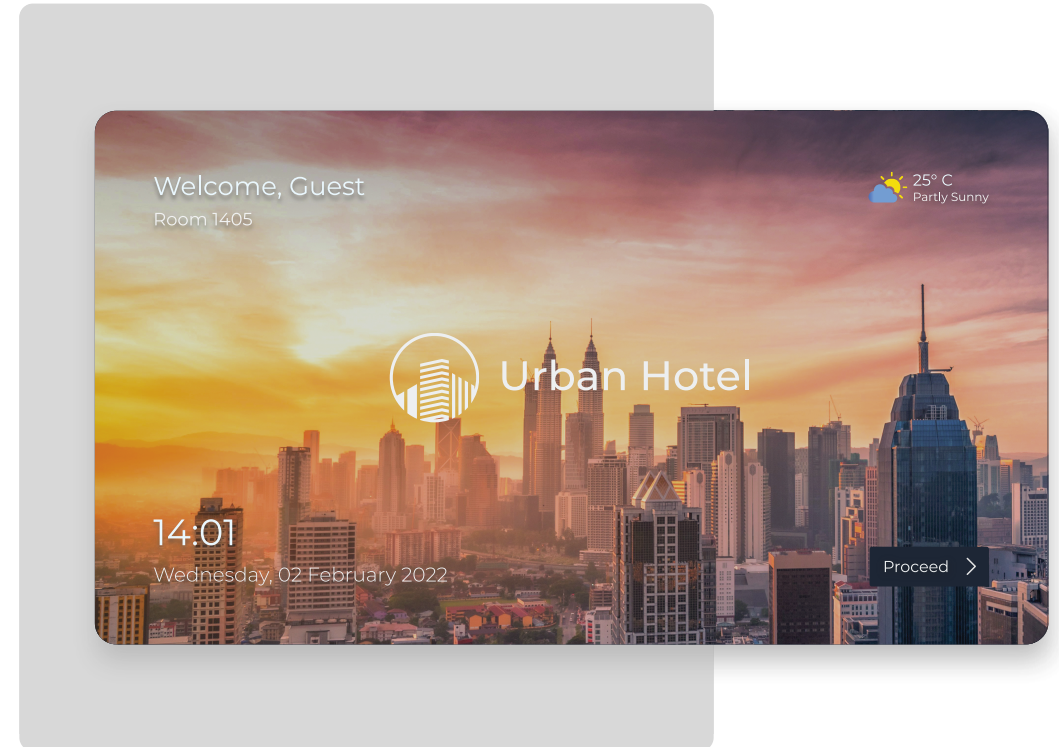

esTV

Hospitality Suite

- ✓ Fully customized theme to suit your hotel's branding.
- ✓ Targeted promotion advertisements.
- ✓ Digital hotel information.