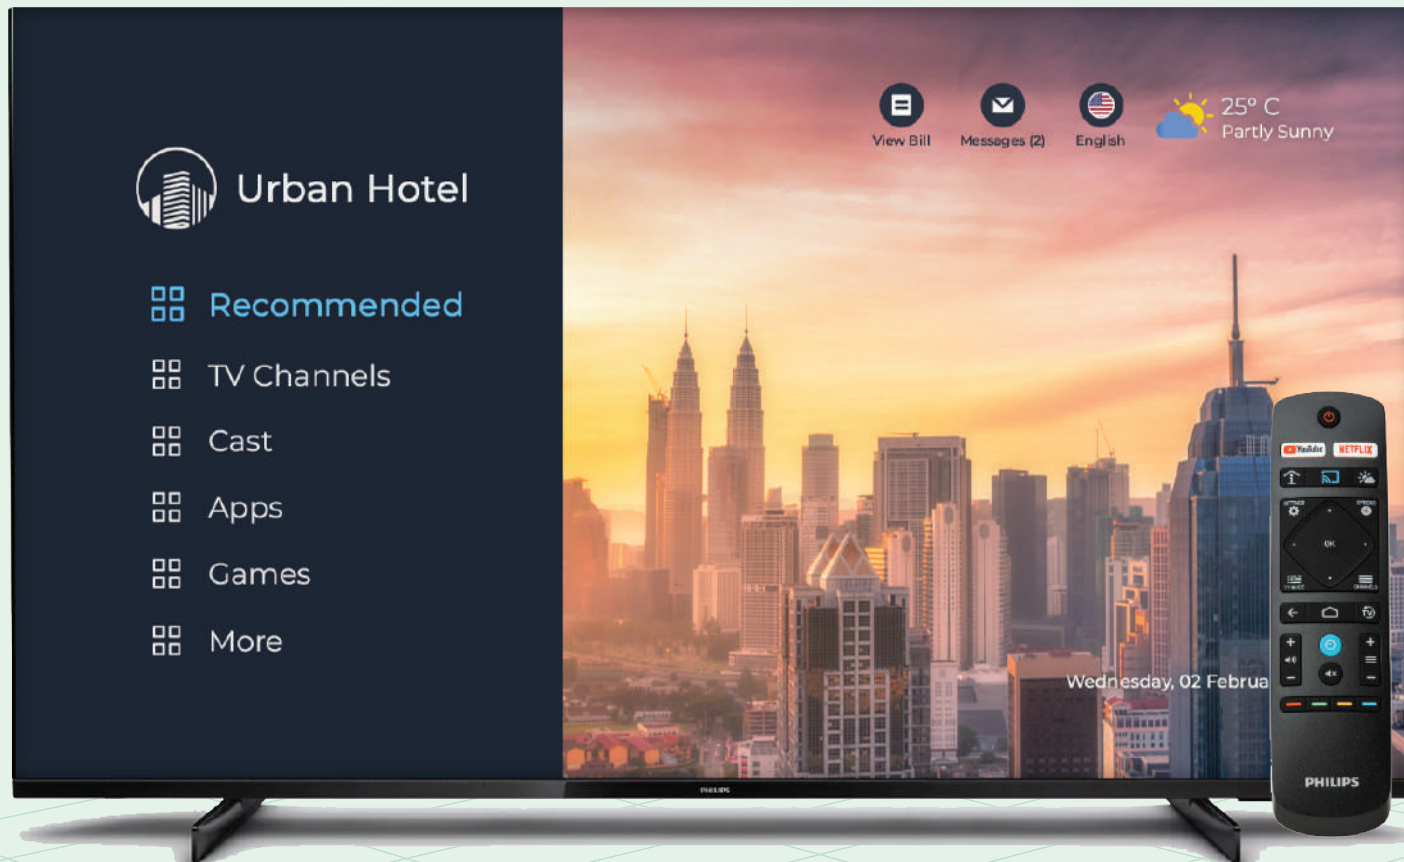

Available on
Philips 43" / 50" / 55" MediaSuite
Professional TV models.