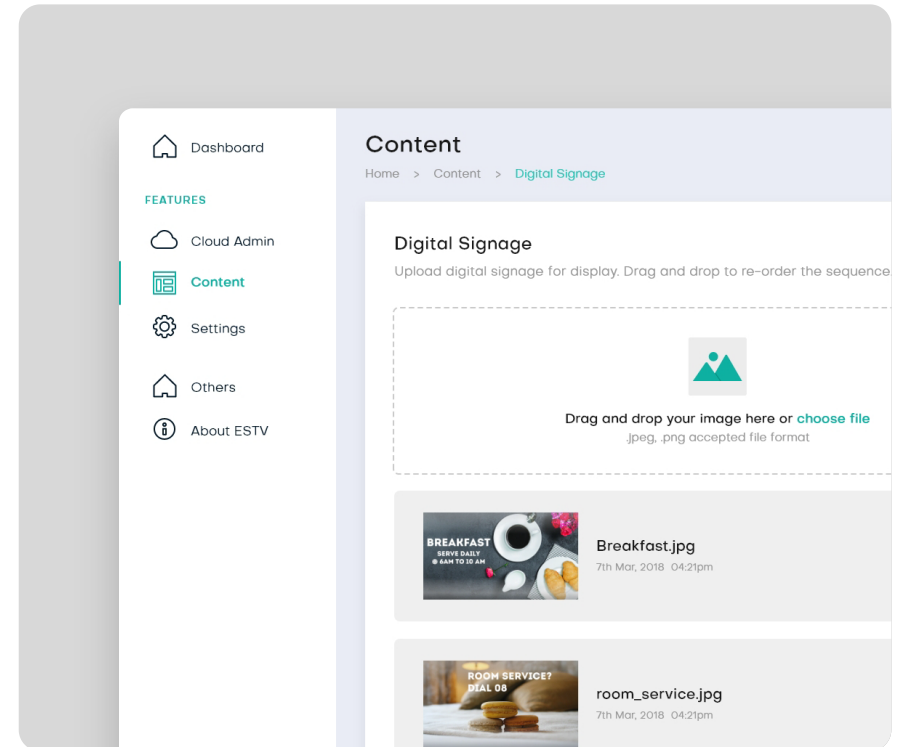

Coaxial FHD Digital TV input or UDP IP Channel.

✓ Single Remote Control

Single Remote with dedicated Netflix and YouTube button for greater accessibility.

✓ Automatic Clearing of Cache

Upon check out, guest account passwords or downloaded apps will be automatically deleted to ensure compliance with privacy issues as well as ensuring a standardized interface for every guest.

esTV

Hospitality Suite

- ✓ Fully customized theme to suit your hotel's branding.
- ✓ Targeted promotion advertisements.
- ✓ Digital hotel information.

esTV

Centralized Cloud Content Management System

- ✓ Manage all the scheduling.
- ✓ Digital signage content and important text message.
- ✓ Conveniently accessible to view, upload and manage efficiently and securely.
- ✓ The system supports PMS Interface such as Opera & HMS.