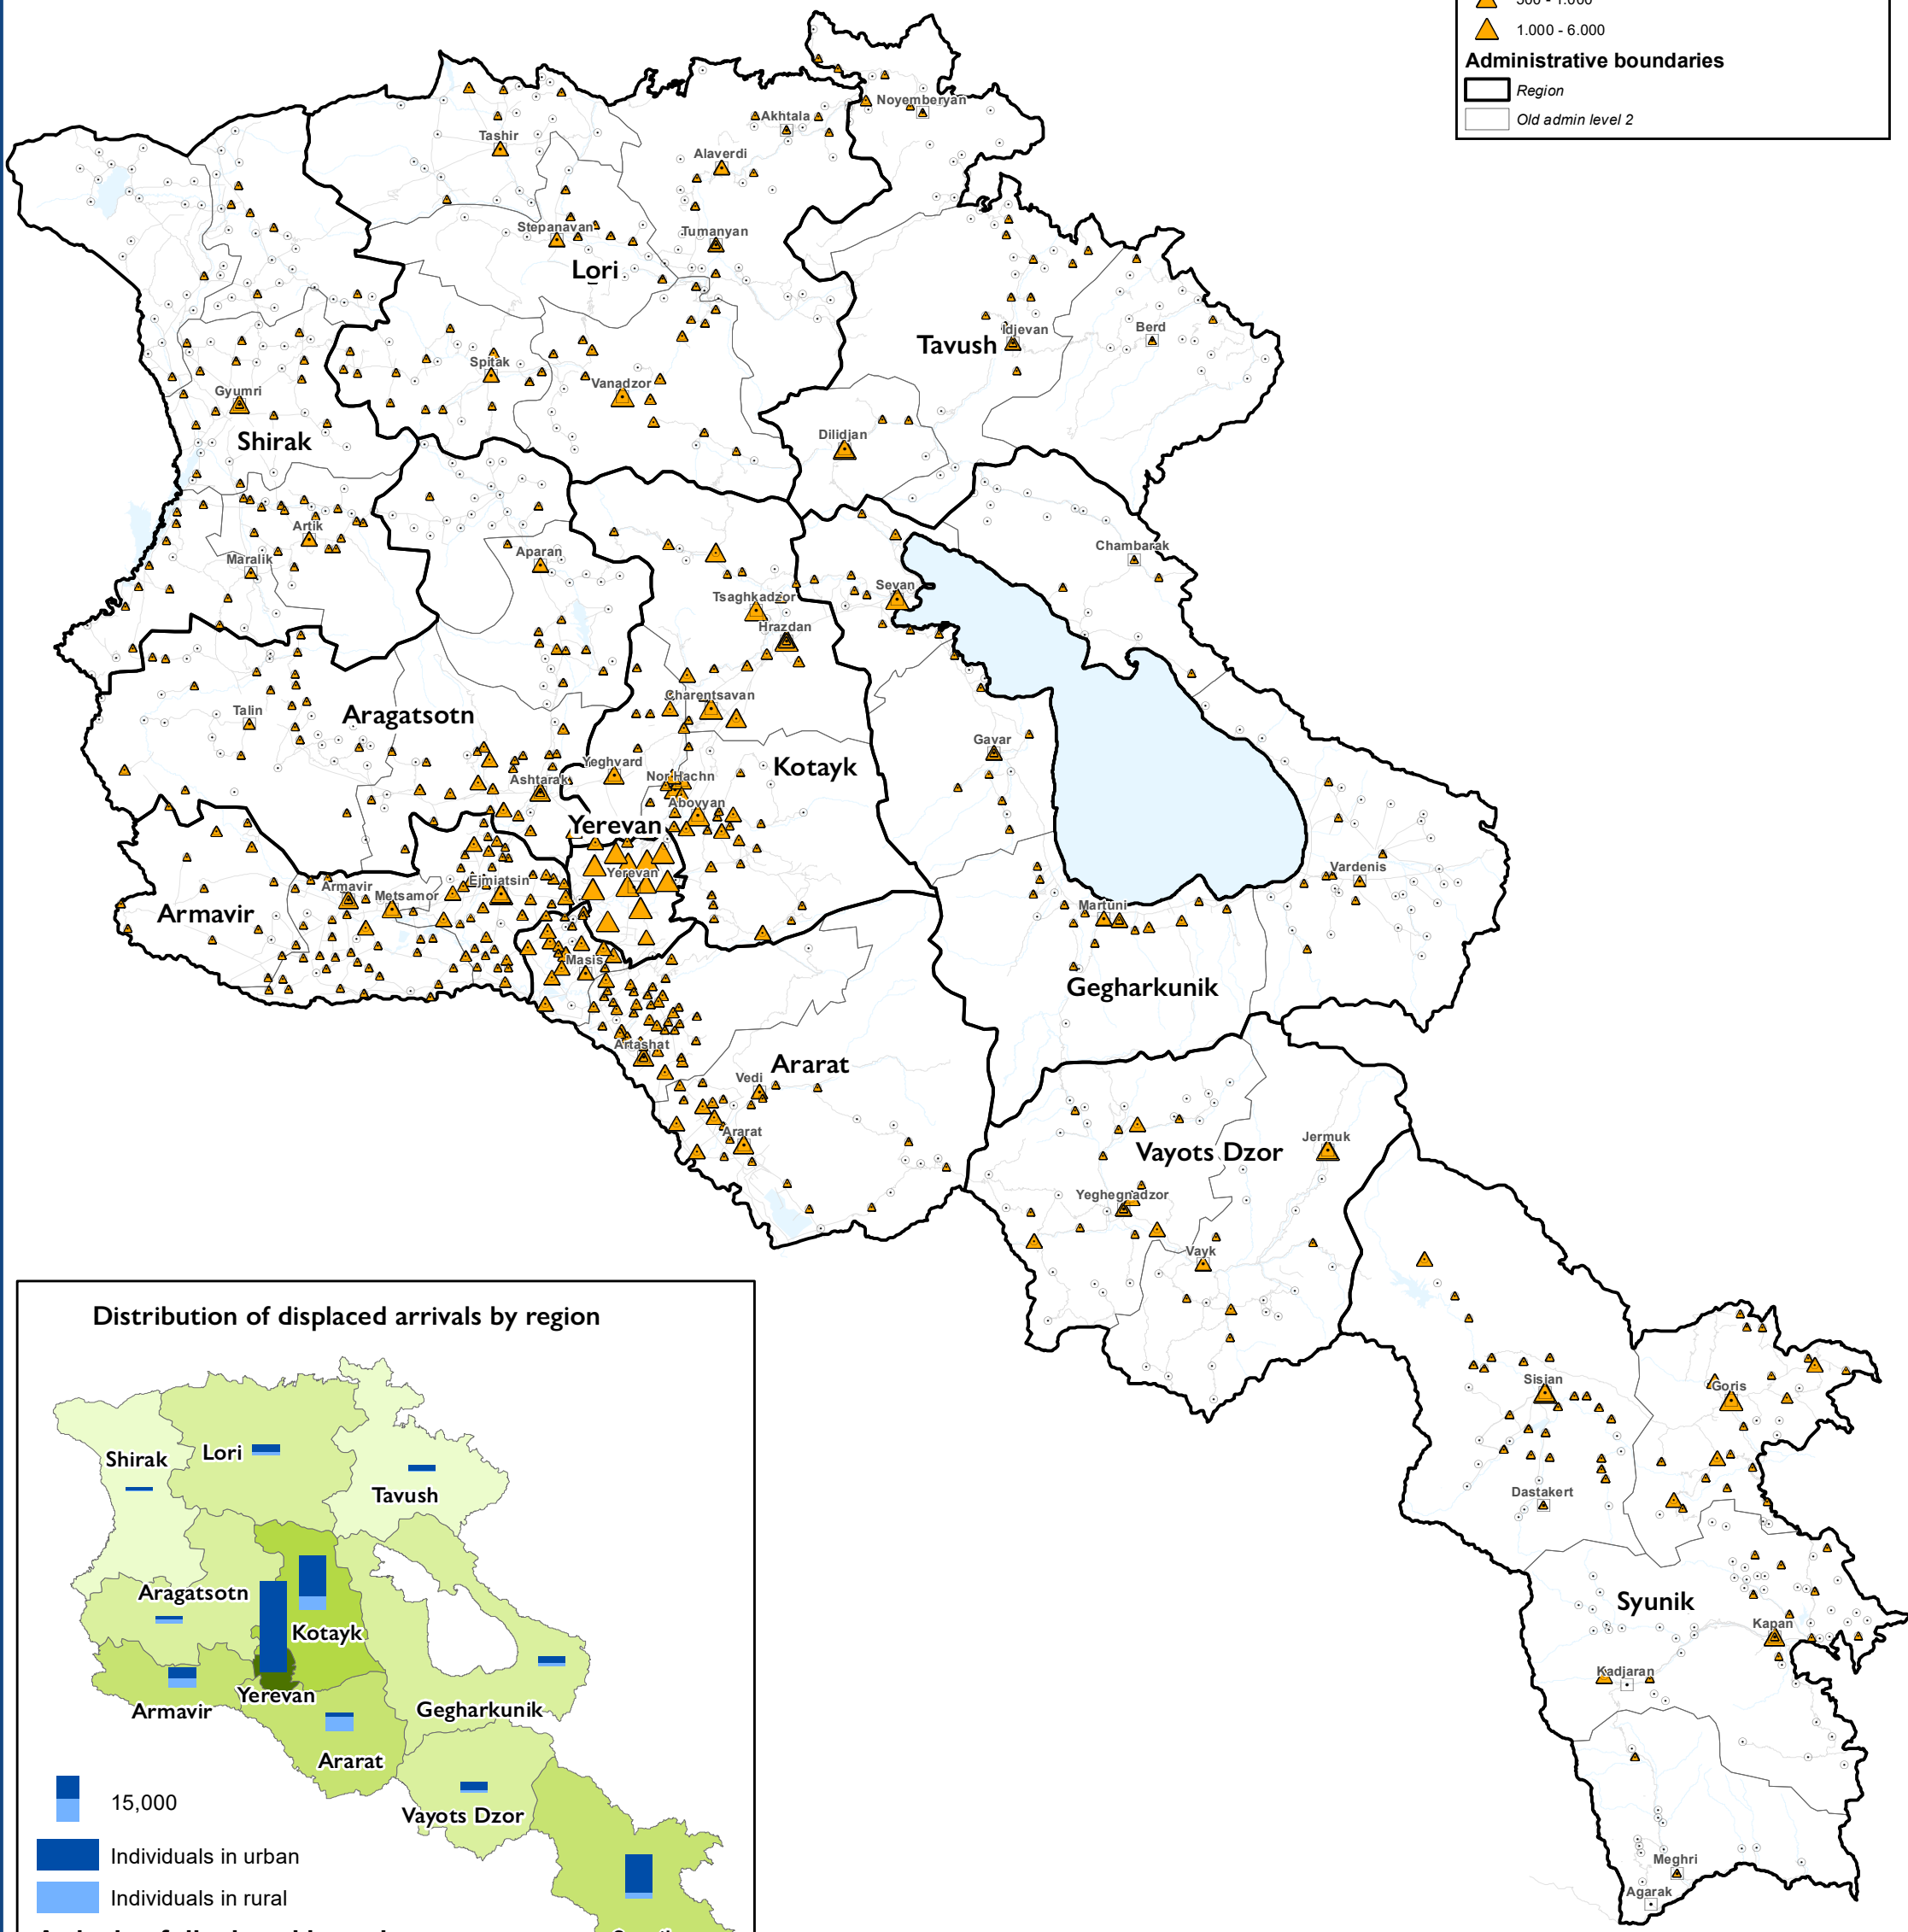

ARMENIA OVERVIEW MAP

IOM - DTM

Arrivals of displaced individuals in settlements

Information as of November 2020

Source : HDX, IOM - DTM, Migration Services

Disclaimer : This map is for illustration purposes only. The boundaries and names shown and the designations used on this map do not imply official endorsement or acceptance by the International Organization for Migration.

Settlements

- Urban
- Rural

DTM - Individuals displaced in settlements

- 1 - 50
- 50 - 100
- 100 - 500
- 500 - 1.000
- 1.000 - 6.000

Administrative boundaries

- Region
- Old admin level 2

Distribution of displaced arrivals by region