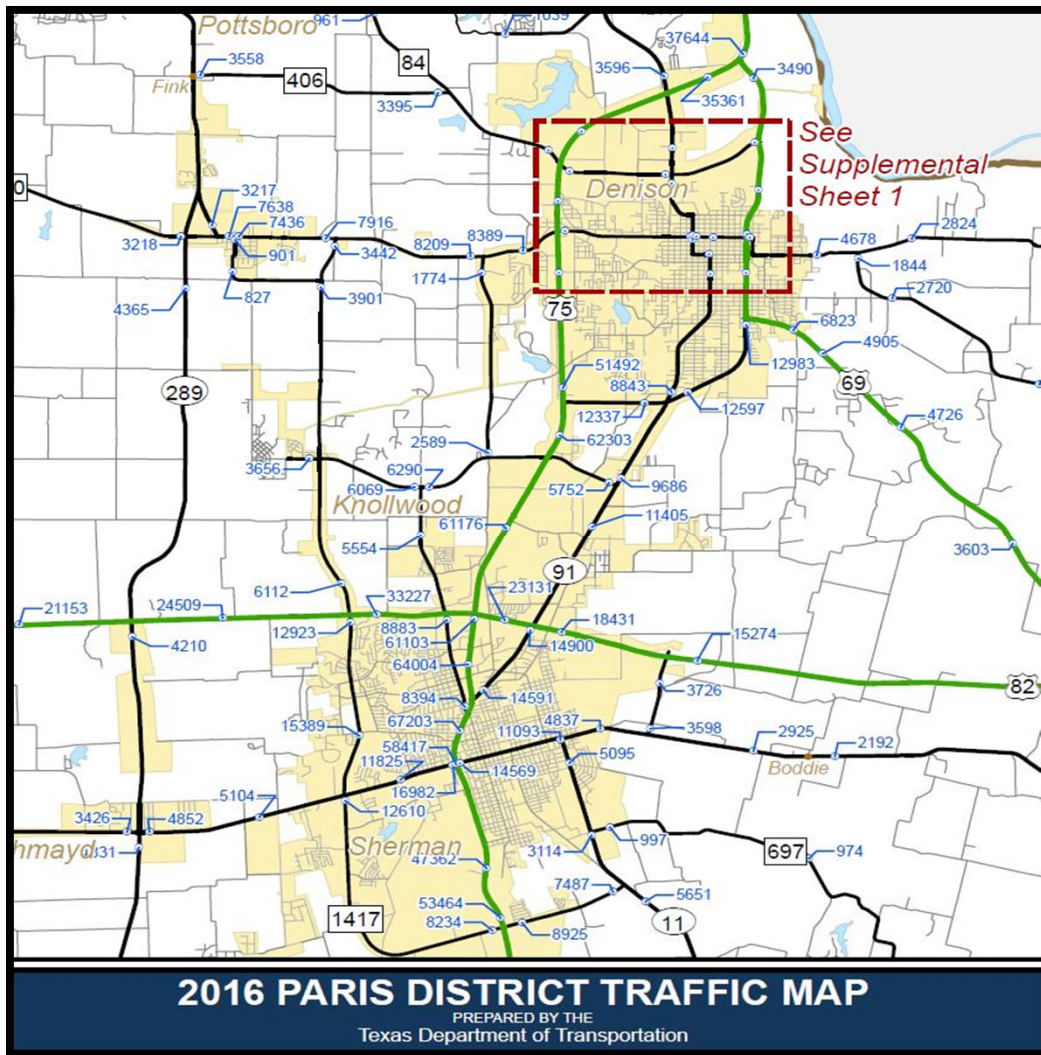

TxDOT Traffic Maps - 2016

Paris District Supplemental Sheet 1 - Excerpt Denison Only

Paris District Base Map Excerpt